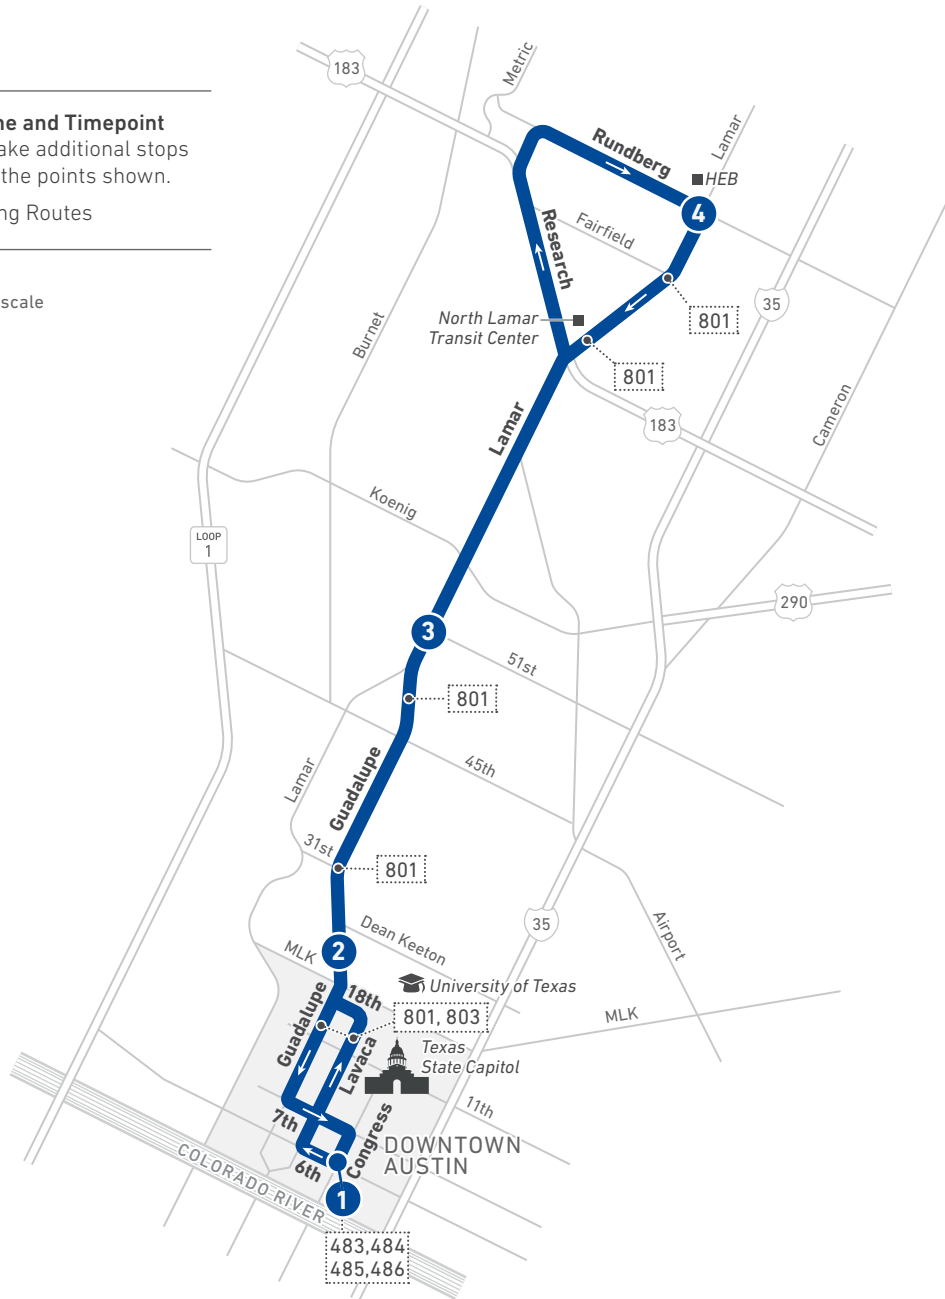

## LEGEND

**1** Route Line and Timepoint  
Buses make additional stops between the points shown.

**1** Connecting Routes

Scan the QR code to see an online version of this route map.

## DESTINATIONS

- Downtown Austin
- University of Texas
- North Lamar Transit Center
- HEB

## NOTES

Guadalupe at 21st is a timepoint only going Southbound.

**481 MON.–FRI. LATE NIGHTS/NORTHBOUND**

<b>1</b> 6th at Congress	<b>3</b> Lamar at 51st	<b>4</b> Lamar at Rundberg	To Route/Garage
12:10	12:24	12:41	
12:30	12:44	1:01	
12:50	1:04	1:21	
1:10	1:24	1:41	
1:30	1:44	2:01	
1:50	2:04	2:21	
2:10	2:24	2:41	
2:30	2:44	3:01	
2:50	3:04	3:21	
3:10	3:24	3:41	

**481 MON.–FRI. LATE NIGHTS/SOUTHBOUND**

<b>4</b> Lamar at Rundberg	<b>3</b> Lamar at 51st	<b>2</b> Guadalupe at 21st	<b>1</b> 6th at Congress	To Route/Garage
12:41	12:49	12:58	1:04	
1:01	1:09	1:18	1:24	
1:21	1:29	1:38	1:44	
1:41	1:49	1:58	2:04	
2:01	2:09	2:18	2:24	
2:21	2:29	2:38	2:44	
2:41	2:49	2:58	3:04	
3:01	3:09	3:18	3:24	G
3:21	3:29	3:38	3:44	G
3:41	3:49	3:58	4:04	G