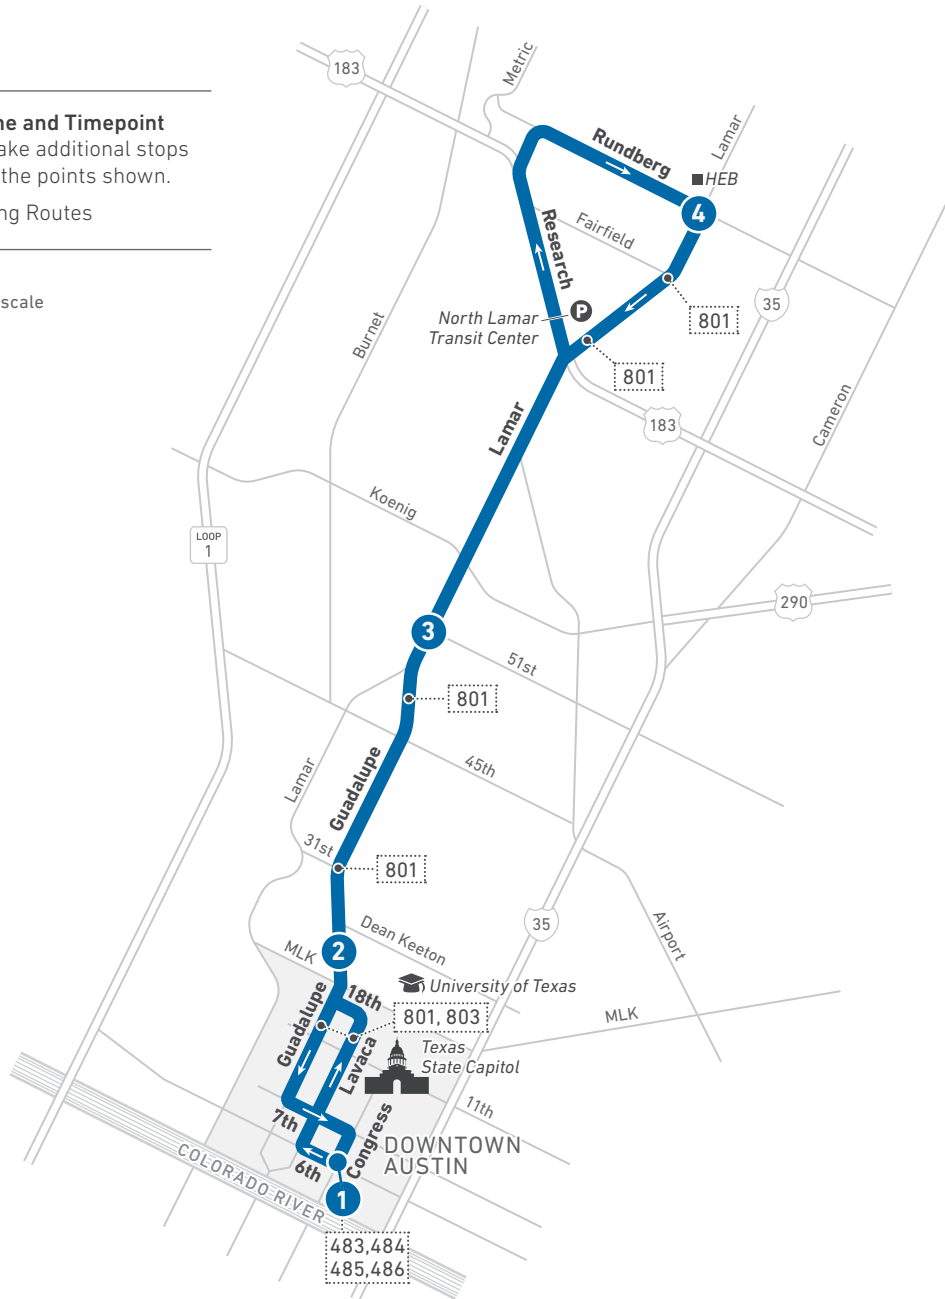

## LEGEND

**Route Line and Timepoint**  
Buses make additional stops between the points shown.

**Connecting Routes**

Map not to scale

Scan the QR code to see an online version of this route map.

## DESTINATIONS

- Downtown Austin
- University of Texas
- North Lamar Transit Center
- HEB

## NOTES

Guadalupe at 21st is a timepoint only going Southbound.

**481 MON.–FRI. LATE NIGHTS/NORTHBOUND**

<b>1</b> 6th at Congress	<b>3</b> Lamar at 51st	<b>4</b> Lamar at Rundberg	To Route/Garage
12:10	12:24	12:41	
12:30	12:44	1:01	
12:50	1:04	1:21	
1:10	1:24	1:41	
1:30	1:44	2:01	
1:50	2:04	2:21	
2:10	2:24	2:41	
2:30	2:44	3:01	
2:50	3:04	3:21	
3:10	3:24	3:41	

**481 MON.–FRI. LATE NIGHTS/SOUTHBOUND**

<b>4</b> Lamar at Rundberg	<b>3</b> Lamar at 51st	<b>2</b> Guadalupe at 21st	<b>1</b> 6th at Congress	To Route/Garage
12:41	12:49	12:58	1:04	
1:01	1:09	1:18	1:24	
1:21	1:29	1:38	1:44	
1:41	1:49	1:58	2:04	
2:01	2:09	2:18	2:24	
2:21	2:29	2:38	2:44	
2:41	2:49	2:58	3:04	
3:01	3:09	3:18	3:24	G
3:21	3:29	3:38	3:44	G
3:41	3:49	3:58	4:04	G