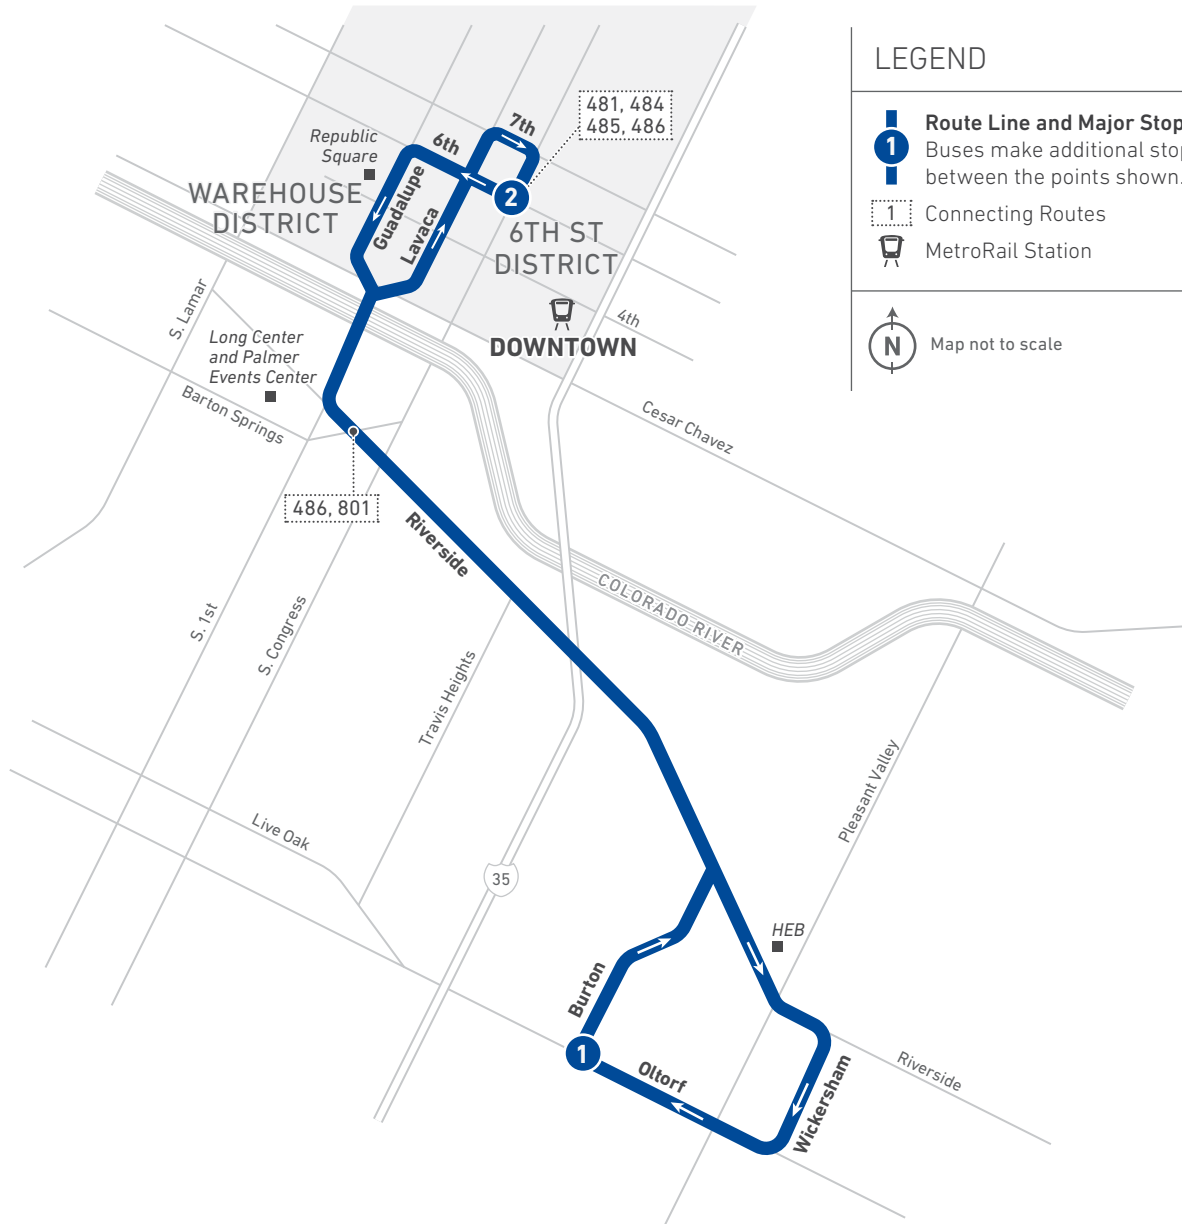

483

Night Owl Riverside

Scan the QR code to see an online version of this route map.

DESTINATIONS

- HEB
- Long Center
- Palmer Events Center
- Republic Square
- Downtown Austin
- Downtown Station

483 MON.–FRI. LATE NIGHTS/SOUTHBOUND

2 6th at Congress	1 Oltorf at Burton	To Route/Garage
12:10	12:29	
12:45	1:04	
1:20	1:39	
1:55	2:14	
2:30	2:49	
3:05	3:24	

483 MON.–FRI. LATE NIGHTS/NORTHBOUND

1 Oltorf at Burton	2 6th at Congress	To Route/Garage
12:29	12:40	
1:04	1:15	
1:39	1:50	
2:14	2:25	
2:49	3:00	
3:24	3:35	G

483 SAT. LATE NIGHTS/SOUTHBOUND

2 6th at Congress	1 Oltorf at Burton	To Route/Garage
12:10	12:29	
12:45	1:04	
1:20	1:39	
1:55	2:14	
2:30	2:49	
3:05	3:24	

483 SAT. LATE NIGHTS/NORTHBOUND

1 Oltorf at Burton	2 6th at Congress	To Route/Garage
12:29	12:40	
1:04	1:15	
1:39	1:50	
2:14	2:25	
2:49	3:00	
3:24	3:35	G