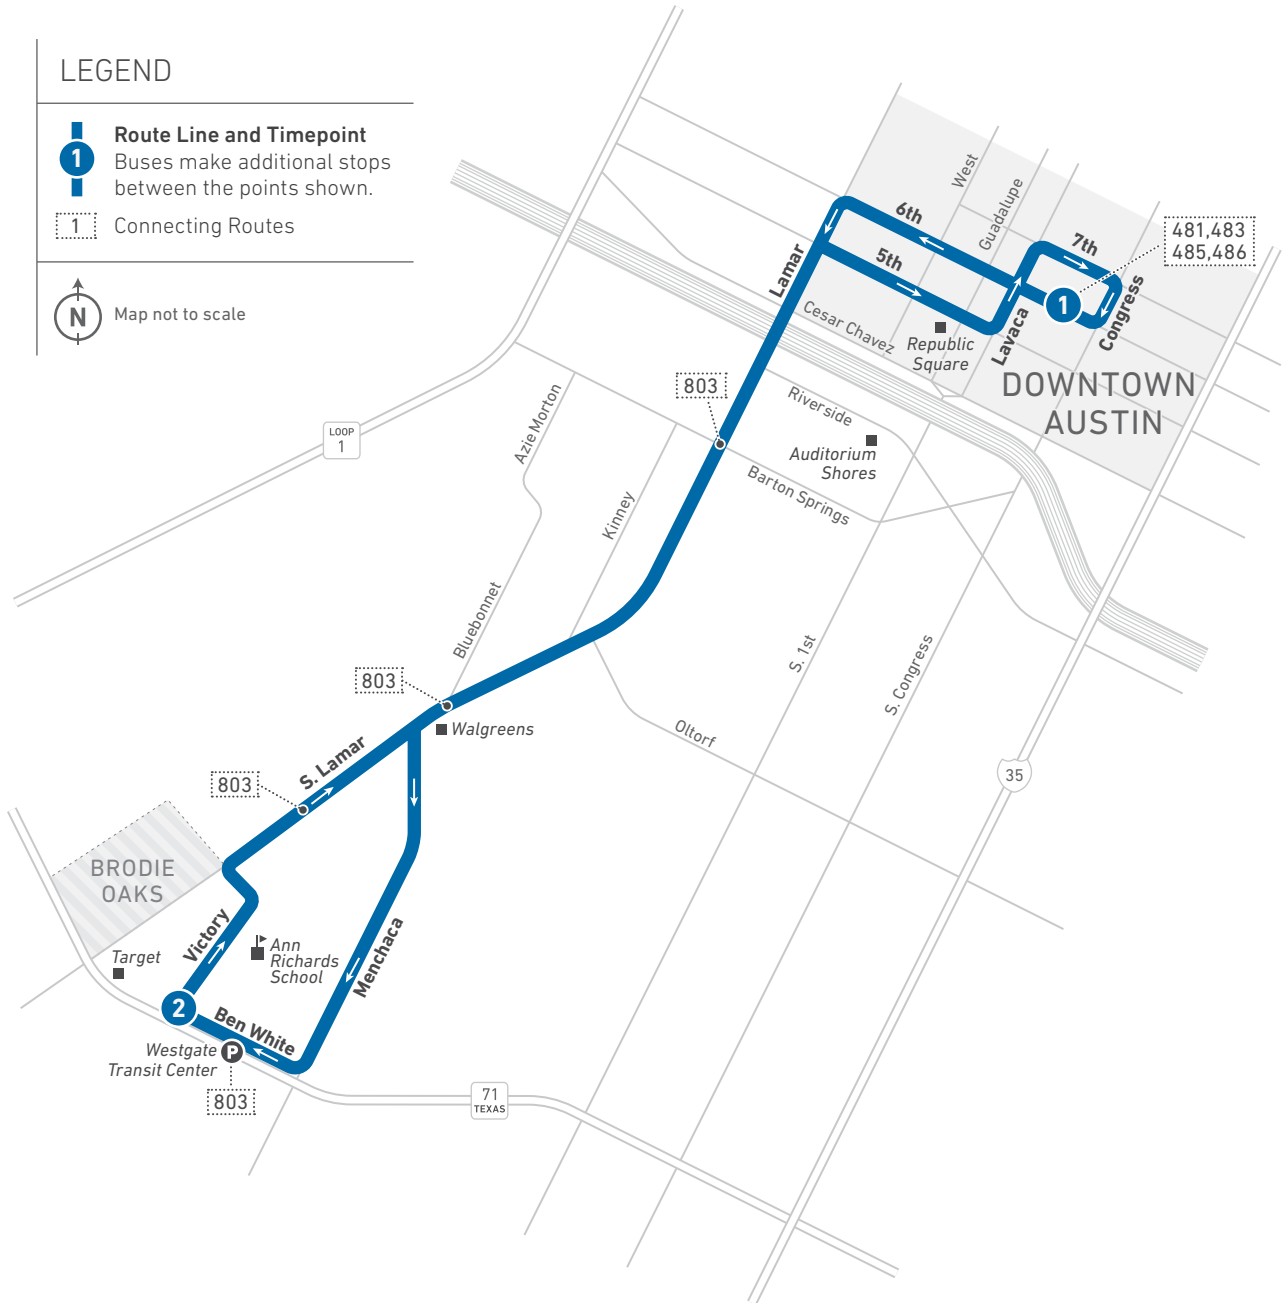

484

Night Owl South Lamar

LEGEND

- Route Line and Timepoint**
1 Buses make additional stops between the points shown.
- 1 Connecting Routes

Scan the QR code to see an online version of this route map.

DESTINATIONS

- Downtown Austin
- Republic Square
- Auditorium Shores
- Walgreens
- Brodie Oaks Shopping Center
- Target
- Ann Richards School
- Westgate Transit Center

484 MON.–FRI. LATE NIGHTS/SOUTHBOUND

484 MON.–FRI. LATE NIGHTS/NORTHBOUND

1 6th at Congress	2 Victory at Ben White	To Route/Garage	2 Victory at Ben White	1 6th at Congress	To Route/Garage
12:10	12:26		12:26	12:40	
12:45	1:01		1:01	1:15	
1:20	1:36		1:36	1:50	
1:55	2:11		2:11	2:25	
2:30	2:46		2:46	3:00	
3:05	3:21		3:21	3:35	G

484 SAT. LATE NIGHTS/SOUTHBOUND

484 SAT. LATE NIGHTS/NORTHBOUND

1 6th at Congress	2 Victory at Ben White	To Route/Garage	2 Victory at Ben White	1 6th at Congress	To Route/Garage
12:10	12:26		12:26	12:40	
12:45	1:01		1:01	1:15	
1:20	1:36		1:36	1:50	
1:55	2:11		2:11	2:25	
2:30	2:46		2:46	3:00	
3:05	3:21		3:21	3:35	G