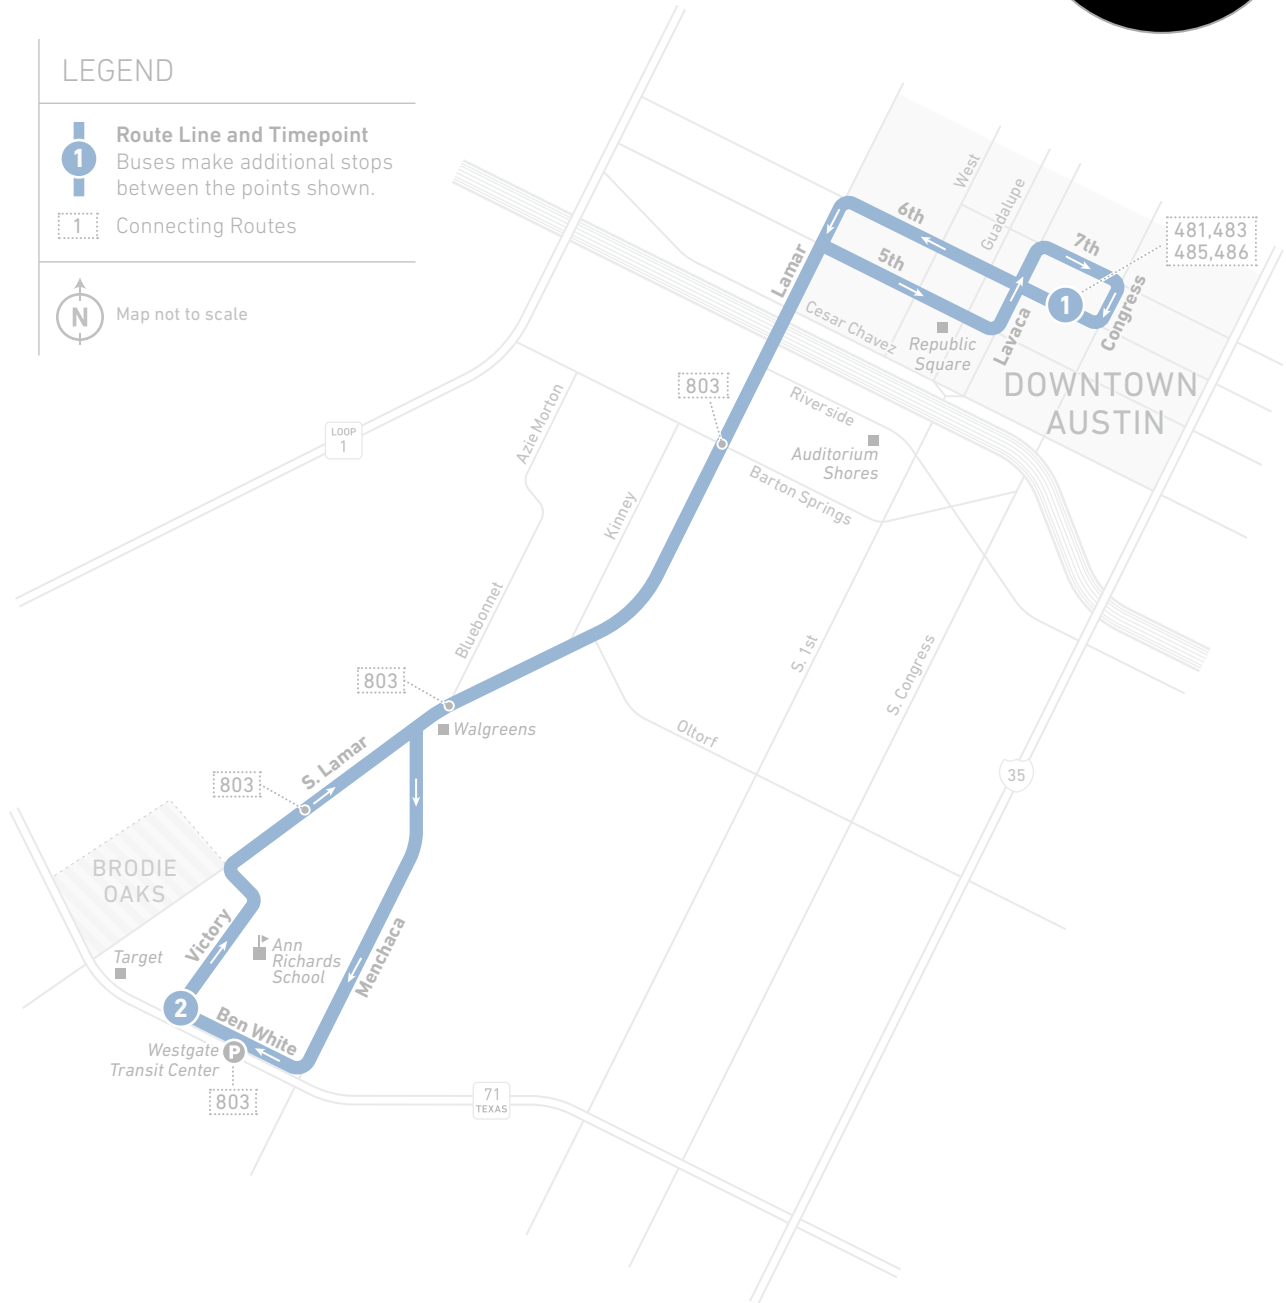

# Night Owl South Lamar

**ROUTE  
SUSPENDED  
FOR FALL**

## LEGEND

**1** **Route Line and Timepoint**  
Buses make additional stops between the points shown.

**1** **Connecting Routes**

Scan the QR code to see an online version of this route map.

## DESTINATIONS

- Downtown Austin
- Republic Square
- Auditorium Shores
- Walgreens
- Brodie Oaks Shopping Center
- Target
- Ann Richards School
- Westgate Transit Center

**484** MON.–FRI. LATE NIGHTS/SOUTHBOUND