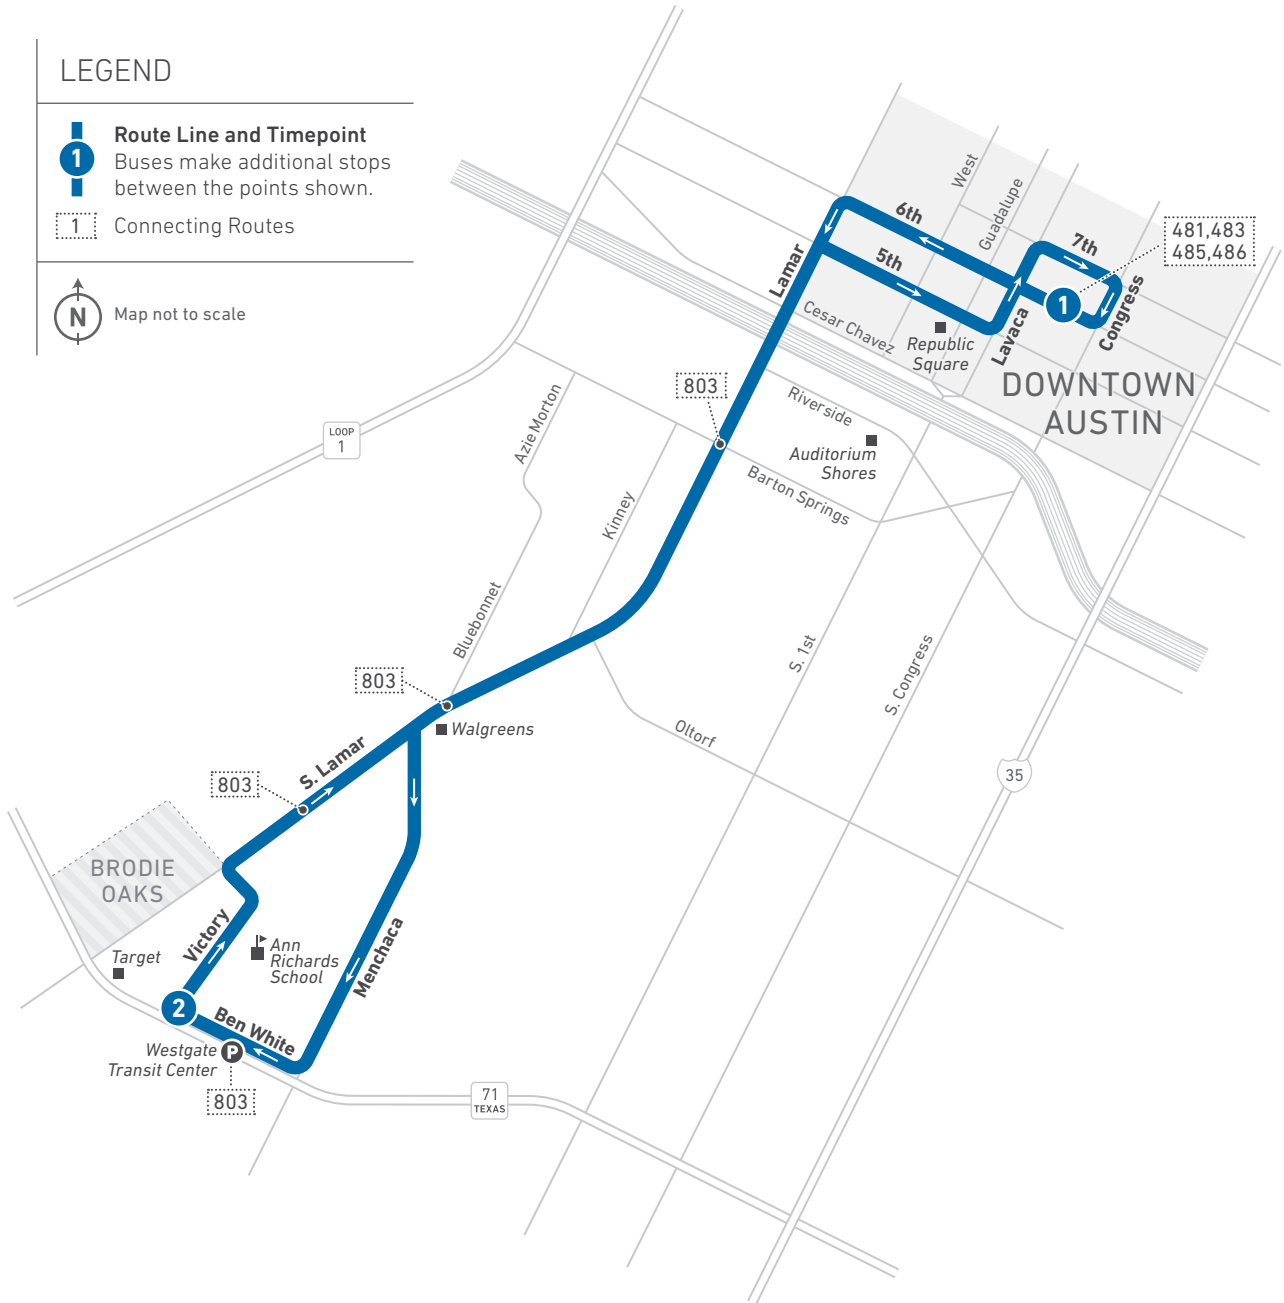

484

Night Owl South Lamar

LEGEND

- Route Line and Timepoint**
1 Buses make additional stops between the points shown.
- 1 Connecting Routes

Scan the QR code to see an online version of this route map.

DESTINATIONS

- Downtown Austin
- Republic Square
- Auditorium Shores
- Walgreens
- Brodie Oaks Shopping Center
- Target
- Ann Richards School
- Westgate Transit Center

484 MON.–FRI. LATE NIGHTS/SOUTHBOUND

1 6th at Congress	2 Victory at Ben White	To Route/Garage
12:10	12:26	
12:45	1:01	
1:20	1:36	
1:55	2:11	
2:30	2:46	
3:05	3:21	

484 MON.–FRI. LATE NIGHTS/NORTHBOUND

2 Victory at Ben White	1 6th at Congress	To Route/Garage
12:26	12:40	
1:01	1:15	
1:36	1:50	
2:11	2:25	
2:46	3:00	
3:21	3:35	G

484 SAT. LATE NIGHTS/SOUTHBOUND

1 6th at Congress	2 Victory at Ben White	To Route/Garage
12:10	12:26	
12:45	1:01	
1:20	1:36	
1:55	2:11	
2:30	2:46	
3:05	3:21	

484 SAT. LATE NIGHTS/NORTHBOUND

2 Victory at Ben White	1 6th at Congress	To Route/Garage
12:26	12:40	
1:01	1:15	
1:36	1:50	
2:11	2:25	
2:46	3:00	
3:21	3:35	G