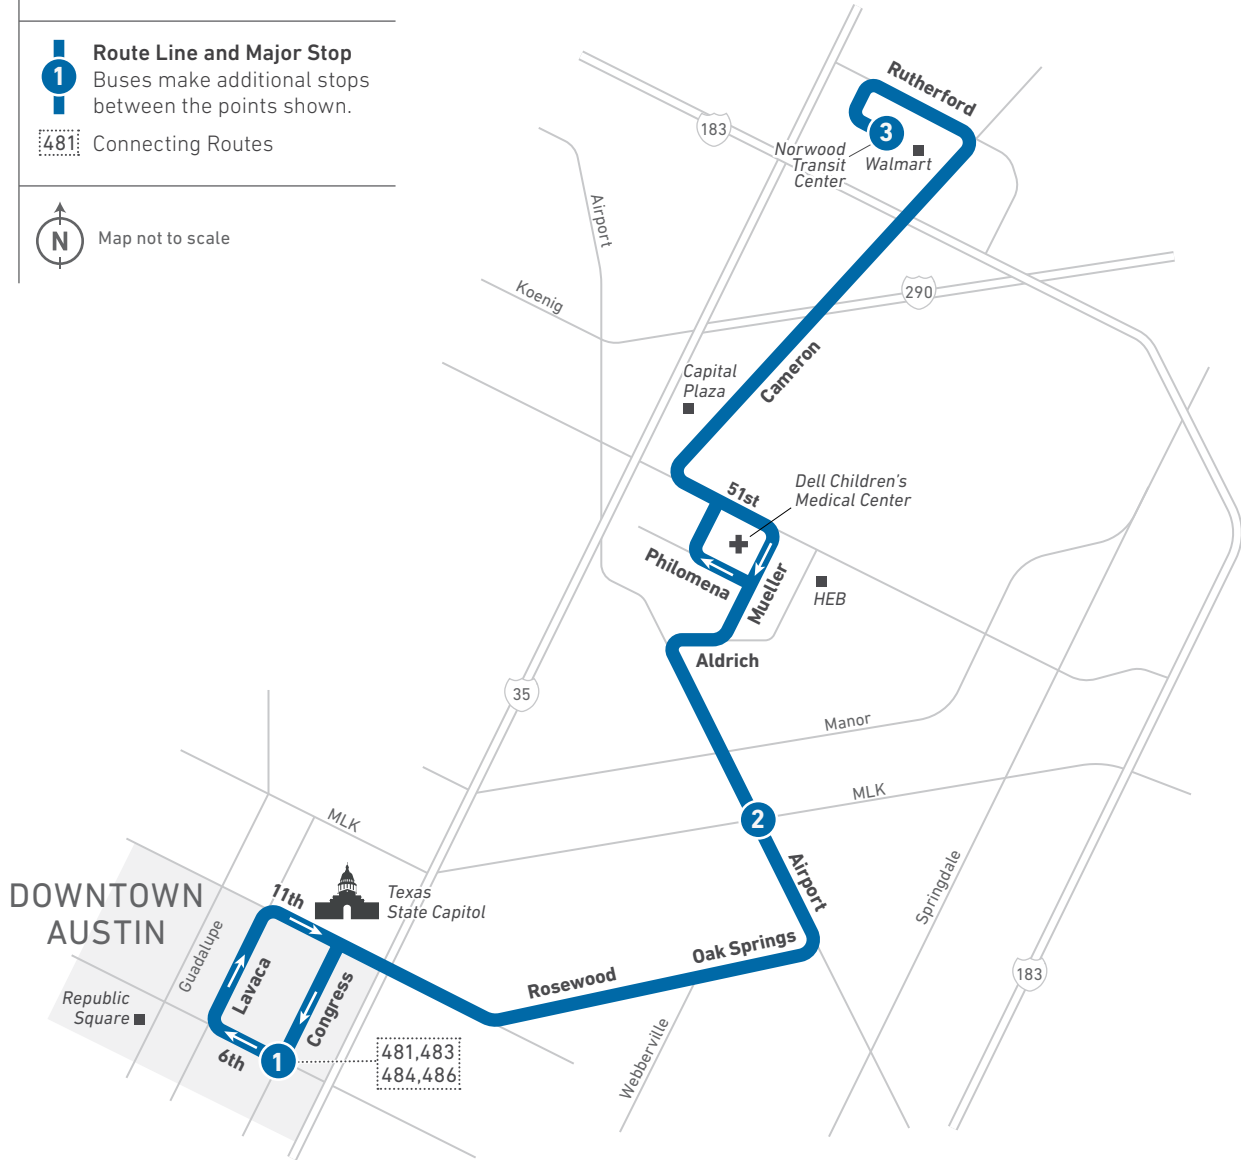

## LEGEND

- 1** Route Line and Major Stop  
Buses make additional stops between the points shown.
- 481 Connecting Routes

Scan the QR code to see an online version of this route map.

## DESTINATIONS

- Downtown Austin
- Republic Square
- Dell Children's Medical Center
- Mueller District
- Aldrich Street
- Capital Plaza
- Norwood Transit Center
- Walmart

**485 MON.-FRI. LATE NIGHTS/NORTHBOUND**

<b>1</b> 6th at Congress	<b>2</b> Airport at MLK	<b>3</b> Norwood Transit Center	To Route/Garage
12:10	12:24	12:41	
12:45	12:59	1:16	
1:20	1:34	1:51	
1:55	2:09	2:26	
2:30	2:44	3:01	
3:05	3:19	3:36	

**485 MON.-FRI. LATE NIGHTS/SOUTHBOUND**

<b>1</b> 6th at Congress	<b>2</b> Airport at MLK	<b>3</b> Norwood Transit Center	To Route/Garage
12:10	12:24	12:41	
12:45	12:59	1:16	
1:20	1:34	1:51	
1:55	2:09	2:26	
2:30	2:44	3:01	
3:05	3:19	3:36	

**485 SAT. LATE NIGHTS/SOUTHBOUND**