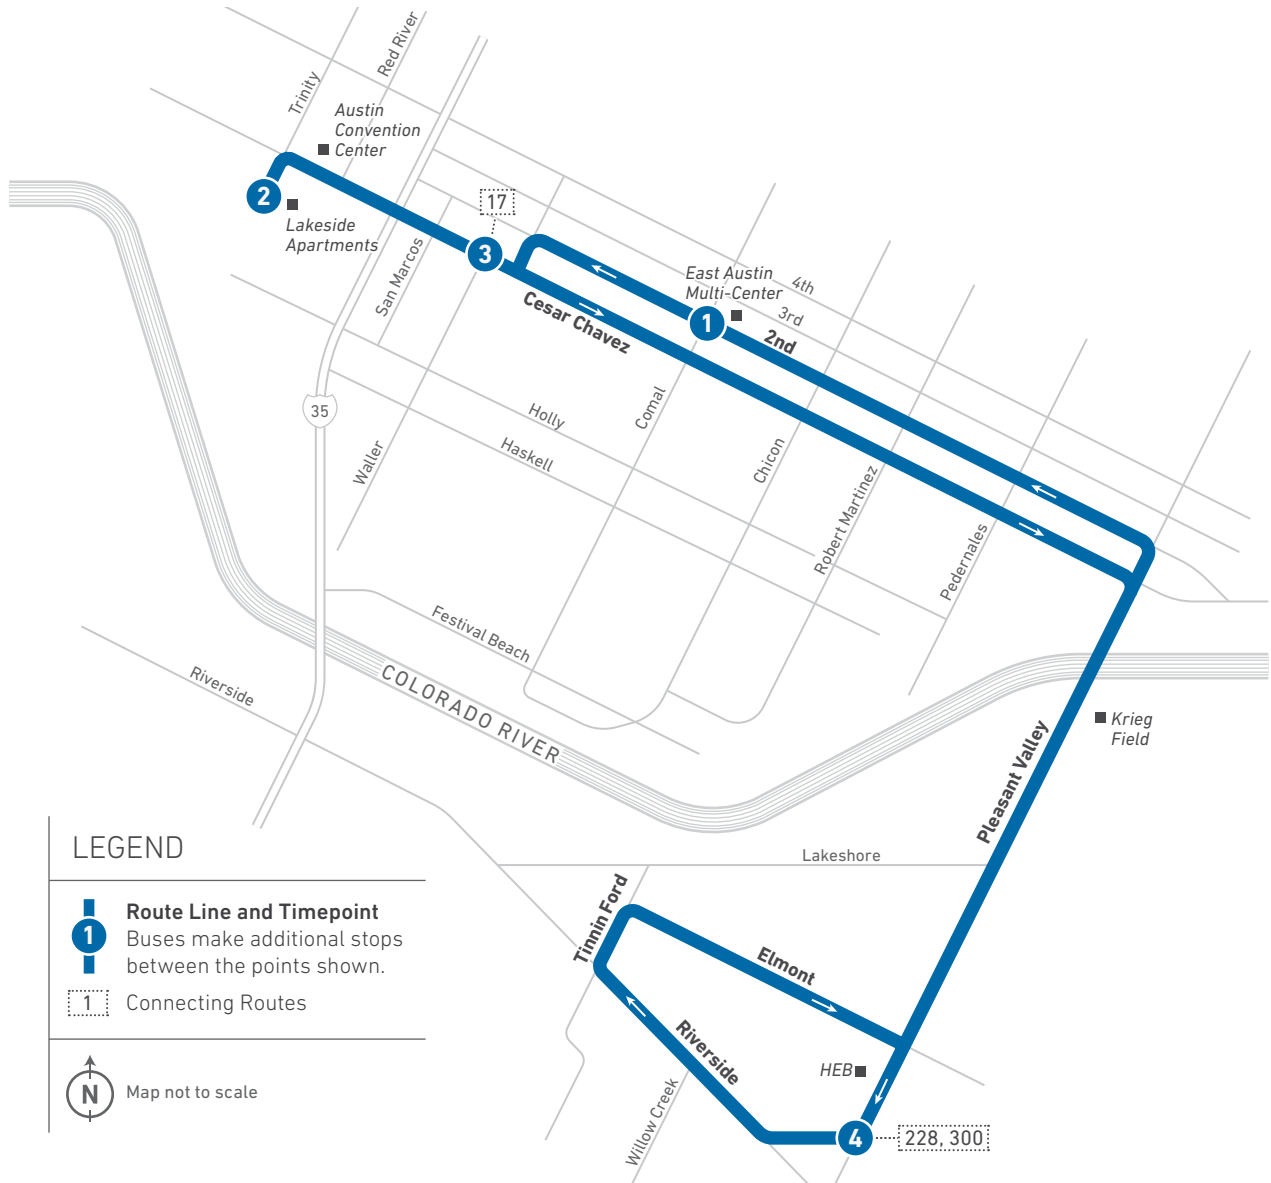

490

HEB Shuttle

LOCAL

Wednesday — 490 RBJ Center

LEGEND

- 1** Route Line and Timepoint
Buses make additional stops between the points shown.
- 1** Connecting Routes
- Map not to scale

490 WEDNESDAYS/OUTBOUND

490 WEDNESDAYS/INBOUND

1 RBJ Health Center	2 HEB River-side	To Route/Garage	2 HEB River-side	1 RBJ Health Center	To Route/Garage
1:25	1:35		1:38	1:51	
2:00	2:10		2:13	2:26	
2:35	2:45		2:48	3:01	
3:10	3:20		3:23	3:36	G

Scan the QR code to see an online version of this route map.

DESTINATIONS

- WEDNESDAYS**
- HEB
 - Krieg Field
 - Sanchez Elementary School
 - RBJ Center

- THURSDAYS**
- HEB
 - Krieg Field
 - East Austin Multi-Center
 - Austin Convention Center
 - Lakeside Apartments

Thursday — 490 Multi-Center/Lakeshore

LEGEND

- Route Line and Timepoint**
1 Buses make additional stops between the points shown.
- 1** Connecting Routes
- N** Map not to scale

490 THURSDAYS/OUTBOUND

490 THURSDAYS/INBOUND