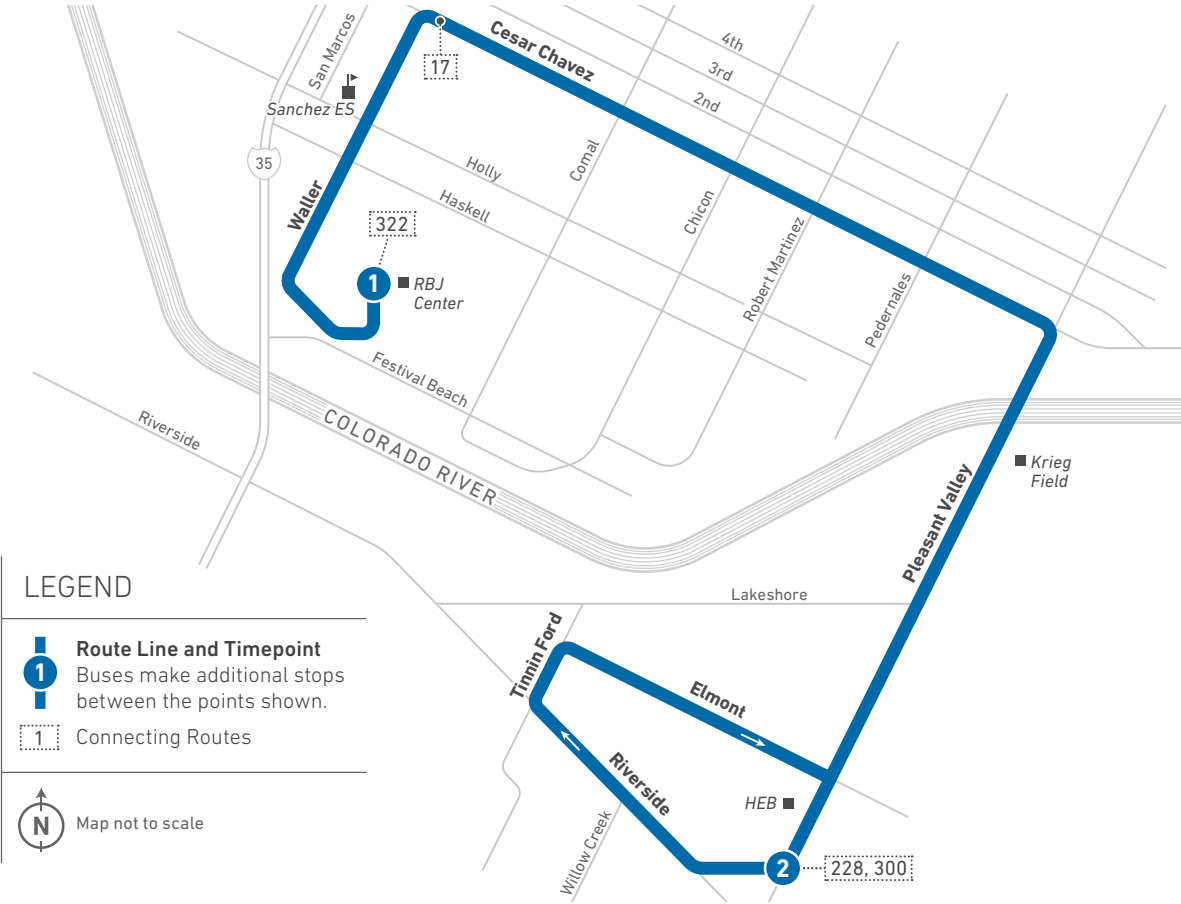

490

HEB Shuttle

LOCAL

Wednesday — 490 RBJ Center

LEGEND

- 1** Route Line and Timepoint
Buses make additional stops between the points shown.
- 1** Connecting Routes
- Map not to scale

490 WEDNESDAYS/OUTBOUND

490 WEDNESDAYS/INBOUND

1 RBJ Health Center	2 HEB River-side	To Route/Garage	2 HEB River-side	1 RBJ Health Center	To Route/Garage
1:25	1:35		1:38	1:51	
2:00	2:10		2:13	2:26	
2:35	2:45		2:48	3:01	
3:10	3:20		3:23	3:36	G

Scan the QR code to see an online version of this route map.

DESTINATIONS

- WEDNESDAYS**
- HEB
 - Krieg Field
 - Sanchez Elementary School
 - RBJ Center

- THURSDAYS**
- HEB
 - Krieg Field
 - East Austin Multi-Center
 - Austin Convention Center
 - Lakeside Apartments

Thursday — 490 Multi-Center/Lakeshore

LEGEND

- Route Line and Timepoint**
1 Buses make additional stops between the points shown.
- 1** Connecting Routes
- N** Map not to scale

490 THURSDAYS/OUTBOUND

490 THURSDAYS/INBOUND