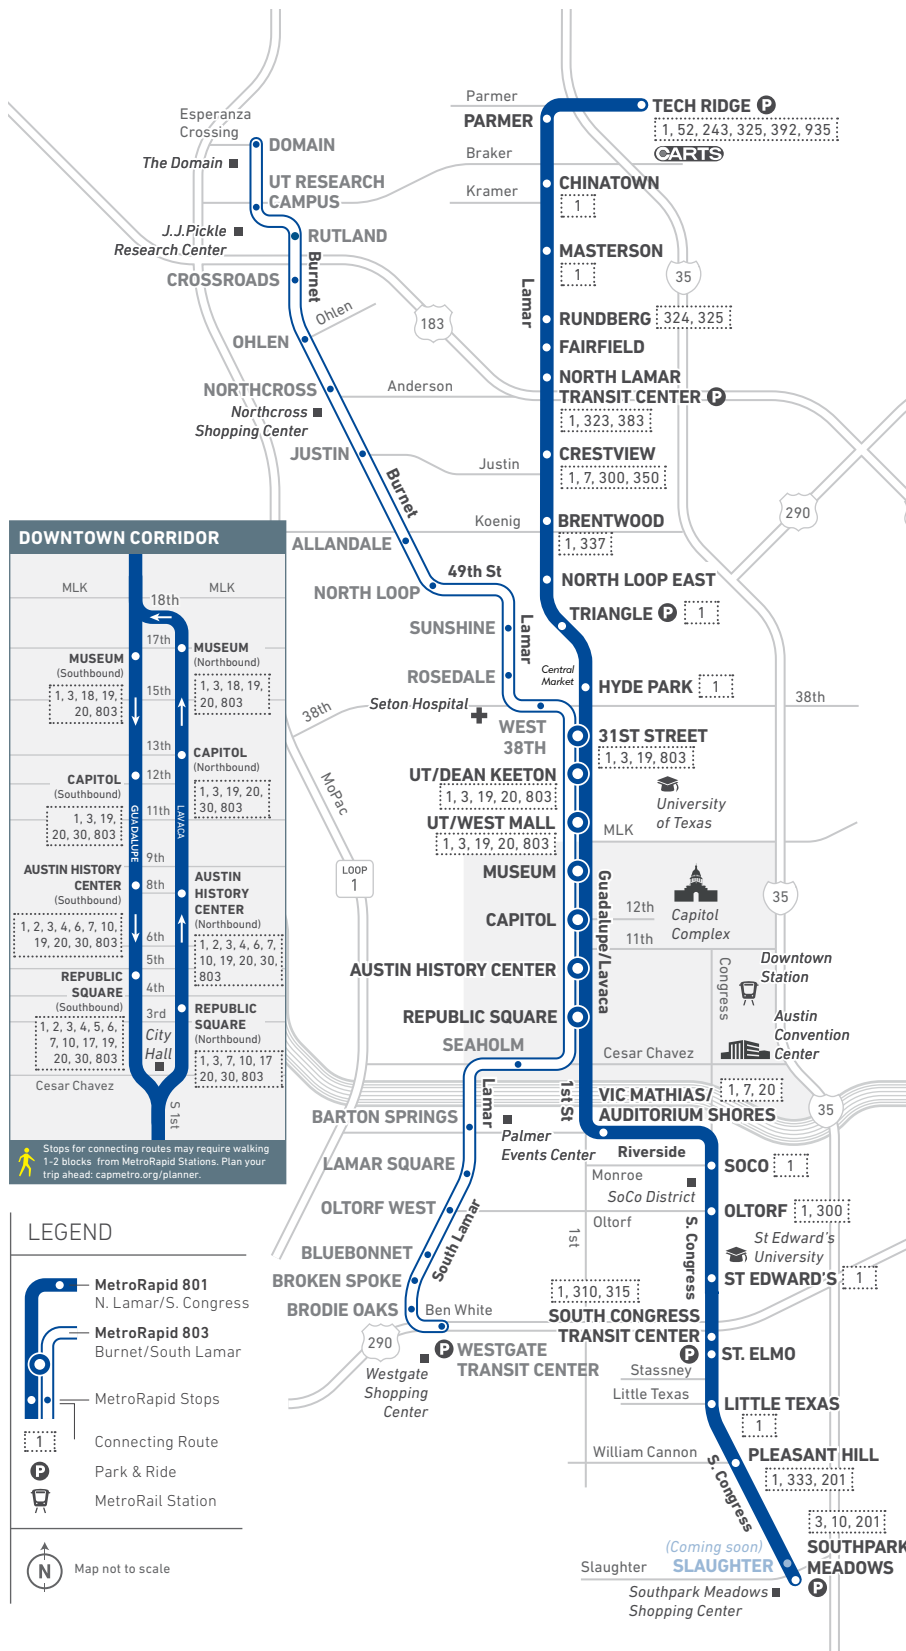

801

N. Lamar/S. Congress (HIGH FREQUENCY ROUTE)

LOCAL

DOWNTOWN CORRIDOR

18th	MLK	MLK
17th	MUSEUM (Southbound)	MUSEUM (Northbound)
15th	1, 3, 18, 19, 20, 803	1, 3, 18, 19, 20, 803
13th	CAPITOL (Southbound)	CAPITOL (Northbound)
12th	1, 3, 19	1, 3, 19, 20, 30, 803
11th	20, 30, 803	
9th	AUSTIN HISTORY CENTER (Southbound)	AUSTIN HISTORY CENTER (Northbound)
8th	1, 2, 3, 4, 6, 7, 10, 19, 20, 30, 803	1, 2, 3, 4, 6, 7, 10, 19, 20, 30, 803
6th	REPUBLIC SQUARE (Southbound)	REPUBLIC SQUARE (Northbound)
5th	1, 2, 3, 4, 5, 6, 7, 10, 17, 19, 20, 30, 803	1, 3, 7, 10, 17, 20, 30, 803
4th	City Hall	
3rd		

Stops for connecting routes may require walking 7-2 blocks from MetroRapid Stations. Plan your trip ahead: capmetro.org/planner.

LEGEND

- MetroRapid 801 N. Lamar/S. Congress
- MetroRapid 803 Burnet/South Lamar
- MetroRapid Stops
- Connecting Route
- Park & Ride
- MetroRail Station

Map not to scale

801 WEEKDAYS

5 AM – 7 AM	15 MIN
7 AM – 6 PM	10 MIN
6 PM – 8 PM	15 MIN
8 PM – 12:30 AM	20 MIN
Thursday & Friday only	
12:30 AM – 2:30 AM	20 MIN

801 SATURDAYS

6 AM – 8 PM	15 MIN
8 PM – 2:30 AM	20 MIN

801 SUNDAYS

6 AM – 7 PM	15 MIN
7 PM – 11:30 PM	20 MIN

MetroRapid is a frequency-based service. Real-time arrival/departure times may not be exact and may vary due to vehicular traffic and/or weather-related conditions.