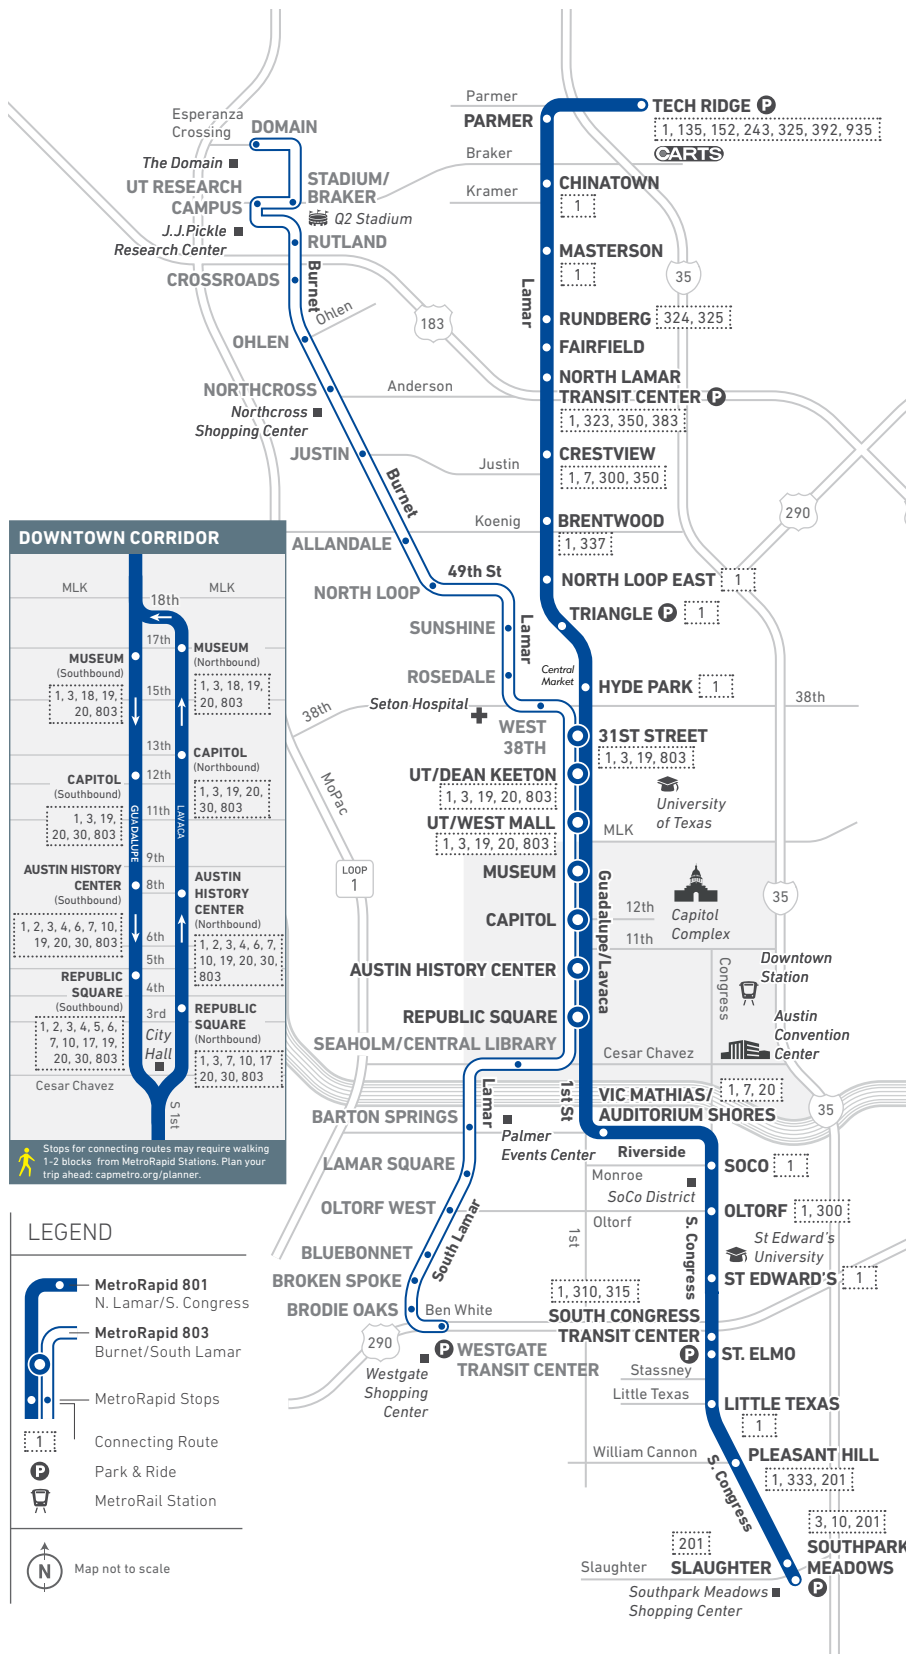

801

N. Lamar/S. Congress (HIGH FREQUENCY ROUTE)

DOWNTOWN CORRIDOR	
MLK	MLK
18th	18th
MUSEUM (Southbound)	MUSEUM (Northbound)
1, 3, 18, 19, 20, 803	1, 3, 18, 19, 20, 803
CAPITOL (Southbound)	CAPITOL (Northbound)
1, 3, 19, 20, 30, 803	1, 3, 19, 20, 30, 803
AUSTIN HISTORY CENTER (Southbound)	AUSTIN HISTORY CENTER (Northbound)
1, 2, 3, 4, 6, 7, 10, 19, 20, 30, 803	1, 2, 3, 4, 6, 7, 10, 19, 20, 30, 803
REPUBLIC SQUARE (Southbound)	REPUBLIC SQUARE (Northbound)
1, 2, 3, 4, 5, 6, 7, 10, 17, 19, 20, 30, 803	1, 2, 3, 4, 5, 6, 7, 10, 17, 19, 20, 30, 803

LEGEND

- MetroRapid 801 N. Lamar/S. Congress
- MetroRapid 803 Burnet/South Lamar
- MetroRapid Stops
- Connecting Route
- Park & Ride
- MetroRail Station

Map not to scale

801 WEEKDAYS

5 AM – 7 AM	15 MIN
7 AM – 6 PM	10 MIN
6 PM – 8 PM	15 MIN
8 PM – 12:30 AM	20 MIN

801 SATURDAYS

6 AM – 8 PM	15 MIN
8 PM – 12 AM	20 MIN

801 SUNDAYS

6 AM – 7 PM	15 MIN
7 PM – 11:30 PM	20 MIN

MetroRapid is a frequency-based service. Real-time arrival/departure times may not be exact and may vary due to vehicular traffic and/or weather-related conditions.