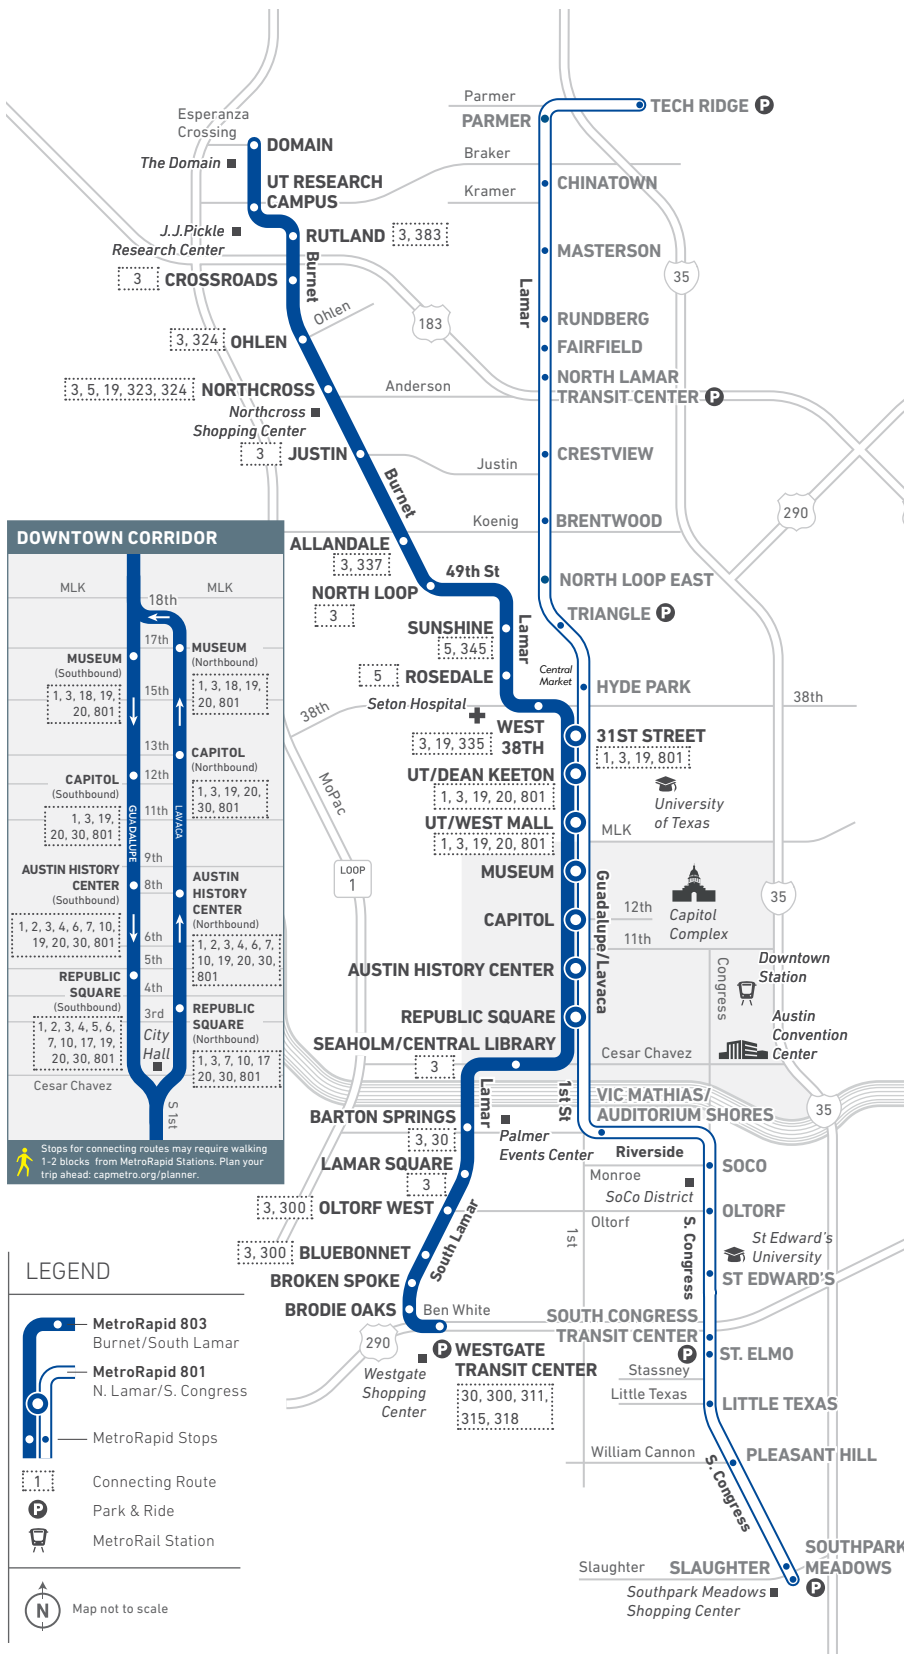

803

Burnet/S. Lamar (HIGH FREQUENCY ROUTE)

LOCAL

803 WEEKDAYS

5 AM – 7 AM	15 MIN
7 AM – 6 PM	10 MIN
6 PM – 8 PM	15 MIN
8 PM – 12:30 AM	20 MIN

803 SATURDAYS

6 AM – 8 PM	15 MIN
8 PM – 12:30 AM	20 MIN

803 SUNDAYS

6 AM – 7 PM	15 MIN
7 PM – 11:30 PM	20 MIN

MetroRapid is a frequency-based service. Real-time arrival/departure times may not be exact and may vary due to vehicular traffic and/or weather-related conditions.