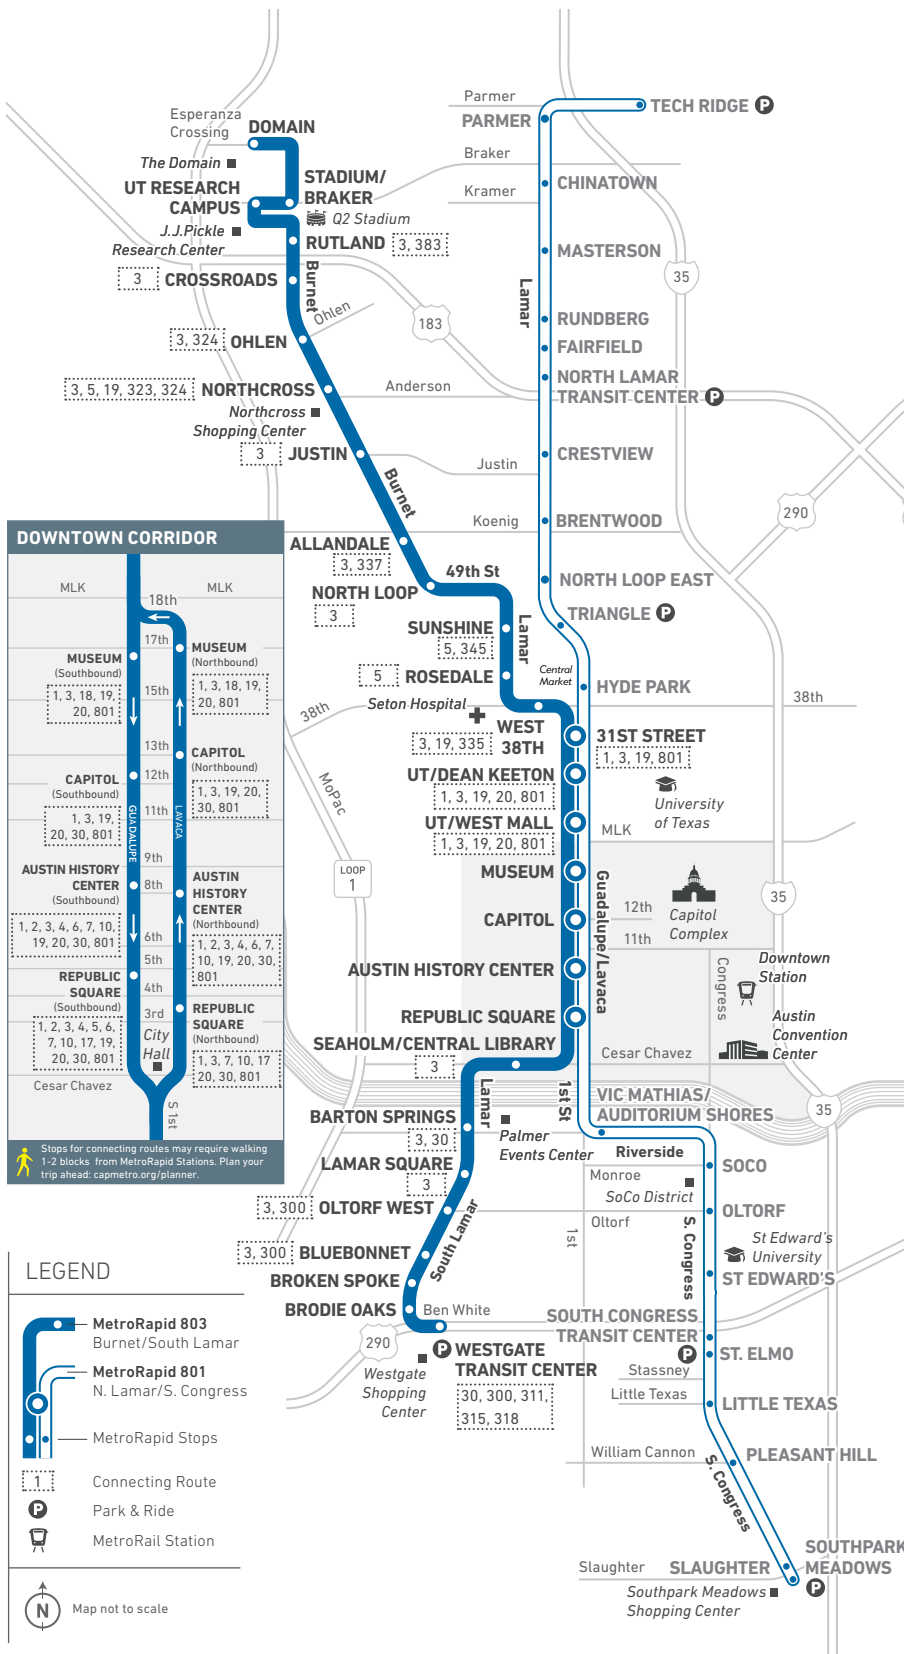

803

Burnet/S. Lamar (HIGH FREQUENCY ROUTE)

803 WEEKDAYS

5 AM – 7 AM	15 MIN
7 AM – 6 PM	10 MIN
6 PM – 8 PM	15 MIN
8 PM – 12:30 AM	20 MIN

803 SATURDAYS

6 AM – 8 PM	15 MIN
8 PM – 12 AM	20 MIN

803 SUNDAYS

6 AM – 7 PM	15 MIN
7 PM – 11:30 PM	20 MIN

MetroRapid is a frequency-based service. Real-time arrival/departure times may not be exact and may vary due to vehicular traffic and/or weather-related conditions.