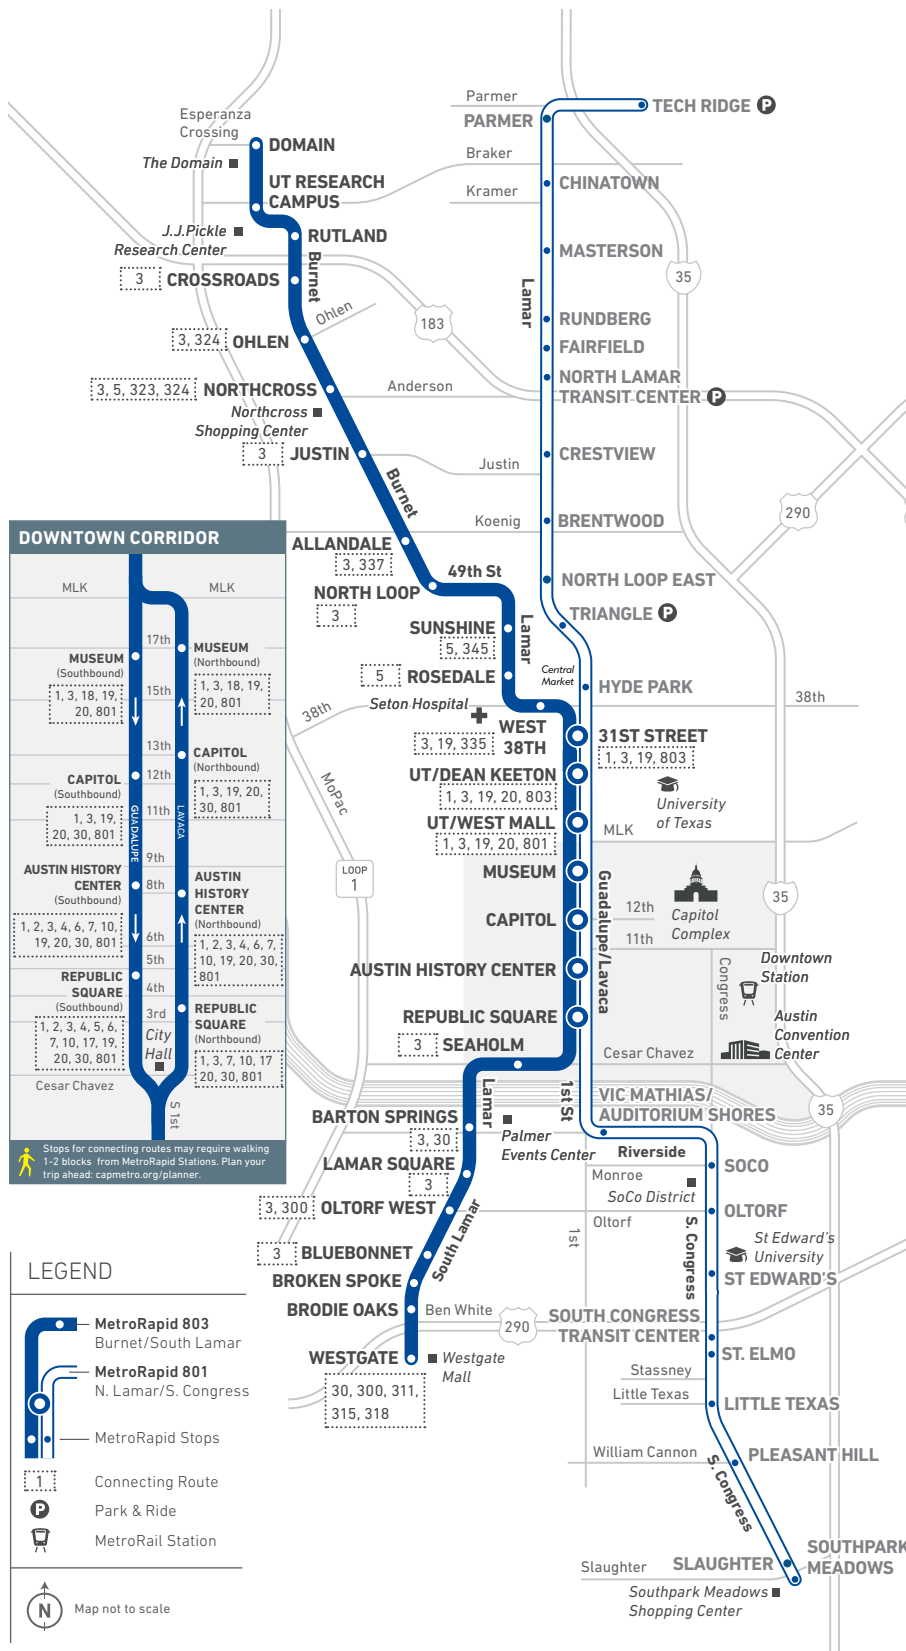

803

Burnet/S. Lamar (HIGH FREQUENCY ROUTE)

803 WEEKDAYS

5 AM – 7 AM	15 MIN
7 AM – 6 PM	10 MIN
6 PM – 8 PM	15 MIN
8 PM – 12:30 AM	20 MIN
Thursday & Friday only	
12:30 AM – 2:30 AM	20 MIN

803 SATURDAYS

6 AM – 8 PM	15 MIN
8 PM – 2:30 AM	20 MIN

803 SUNDAYS

6 AM – 7 PM	15 MIN
7 PM – 11:30 PM	20 MIN

MetroRapid is a frequency-based service. Real-time arrival/departure times may not be exact and may vary due to vehicular traffic and/or weather-related conditions.