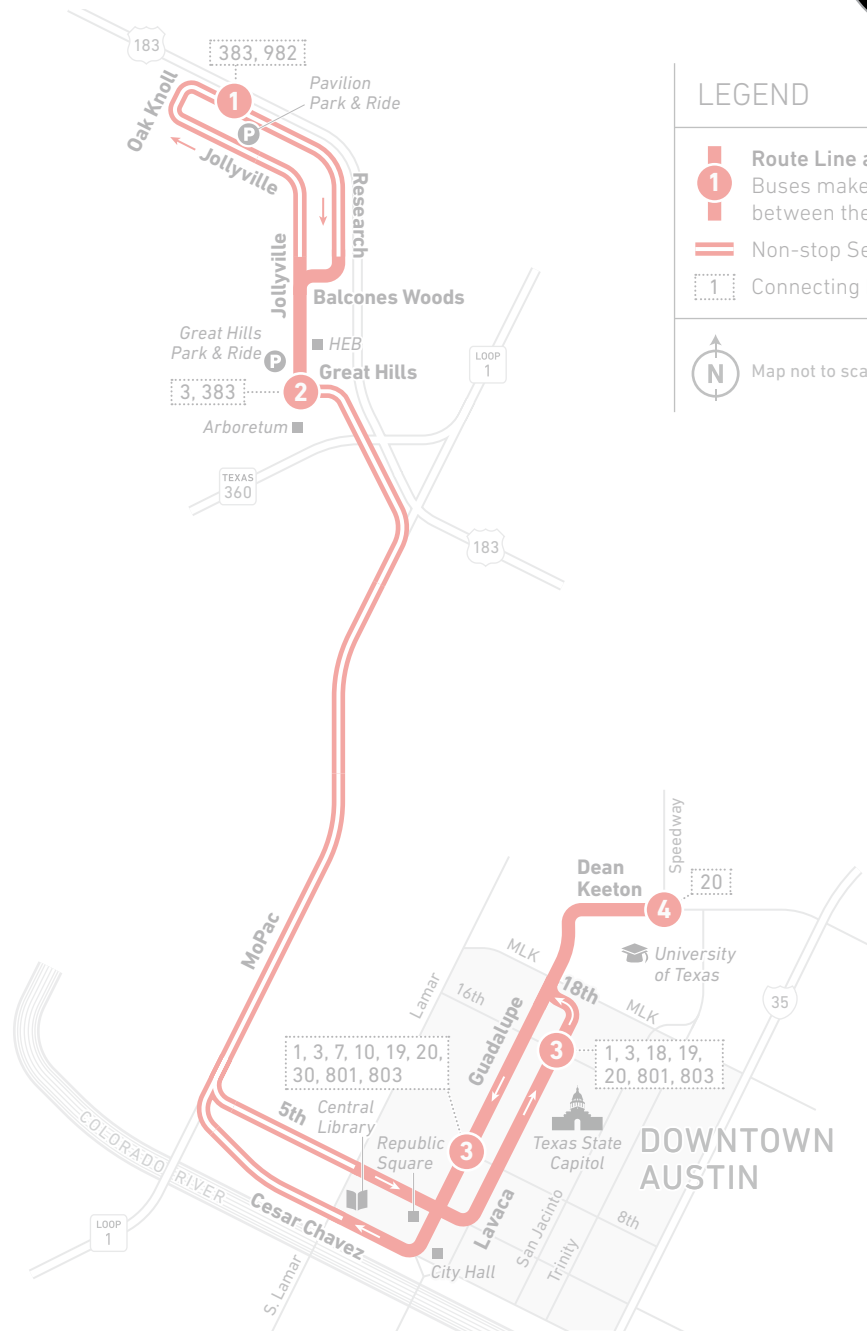

981

Oak Knoll Express

 **COMMUTER**

**ROUTE
SUSPENDED
FOR SPRING**

LEGEND

-  **Route Line and Timepoint**
Buses make additional stops between the points shown.
-  Non-stop Service
-  Connecting Routes

 Map not to scale

Scan the QR code to see an online version of this route map.

DESTINATIONS

- Pavilion Park & Ride
- HEB
- Great Hills Park & Ride
- Arboretum
- Central Library
- Republic Square
- City Hall
- Downtown Austin
- Texas State Capitol
- University of Texas

NOTES

Southbound—after departing the Arboretum, all buses are instructed to “make best time” as traffic and safety will allow. The scheduled times for arrival to the University and downtown areas are approximate.

Northbound—all buses are instructed to adhere to all timepoints within the downtown area. After departing downtown, all buses are instructed to “make best time” as traffic and safety will allow. The scheduled times for arrival to the Arboretum are approximate.