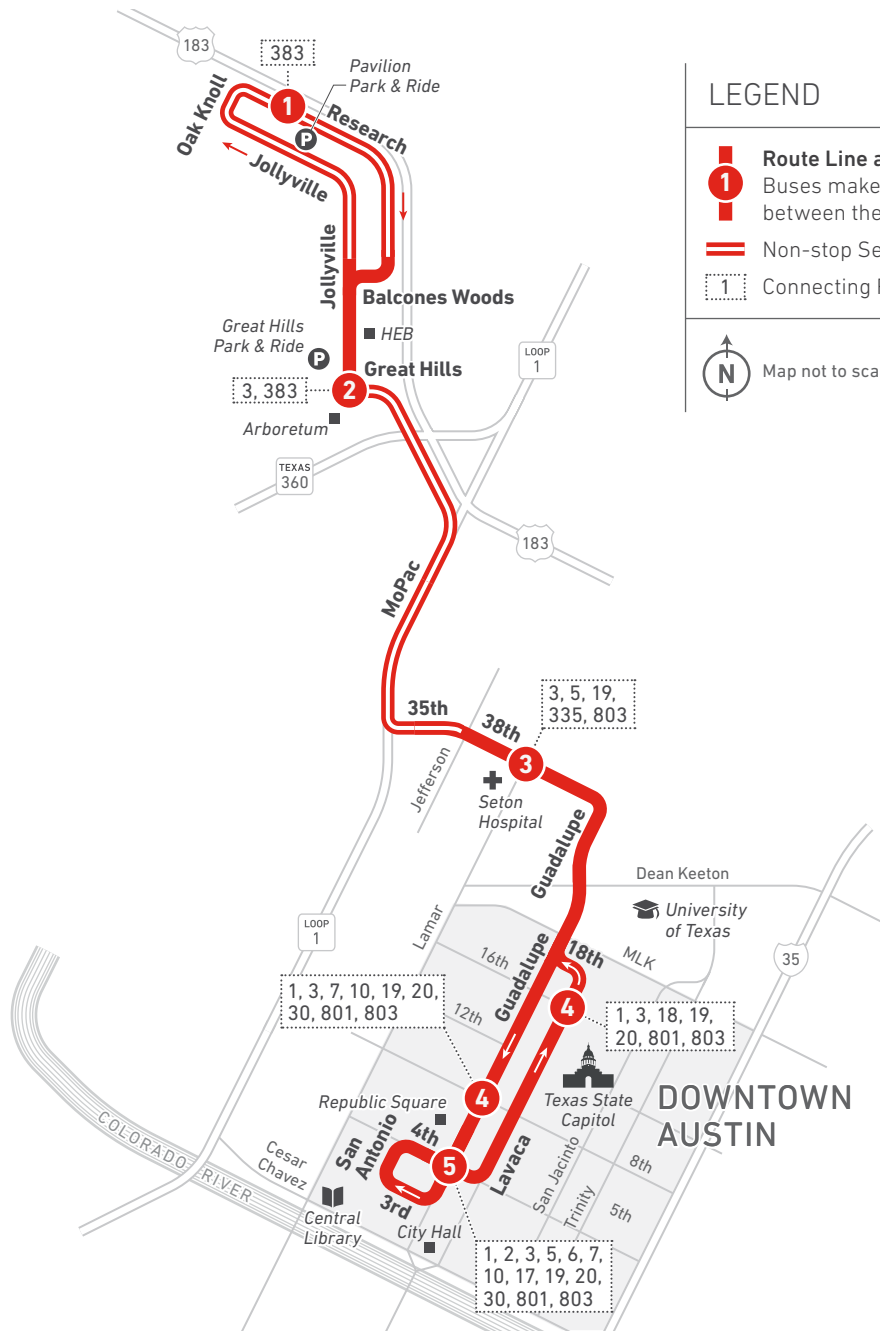

## LEGEND

- Route Line and Timepoint**  
Buses make additional stops between the points shown.
- Non-stop Service
- Connecting Routes

Scan the QR code to see an online version of this route map.

### DESTINATIONS

- Pavillion Park & Ride
- HEB
- Great Hills Park & Ride
- Arboretum
- Seton Hospital
- University of Texas
- Texas State Capitol
- Downtown Austin
- Central Library
- Republic Square
- City Hall

### NOTES

Southbound—after departing the Arboretum, all buses are instructed to “make best time” as traffic and safety will allow. The scheduled times for arrival to points along 38th St., the UT campus and downtown areas are approximate.

After departing 38th and Lamar, service will be “drop-off” only (no additional passengers will be allowed to board).

Northbound—all buses are instructed to adhere to all timepoints within the downtown area. After departing 38th/Lamar, all buses are instructed to “make best time” as traffic and safety will allow. The scheduled times for arrival and departure from Arboretum (Jollyville/Braker) are approximate.