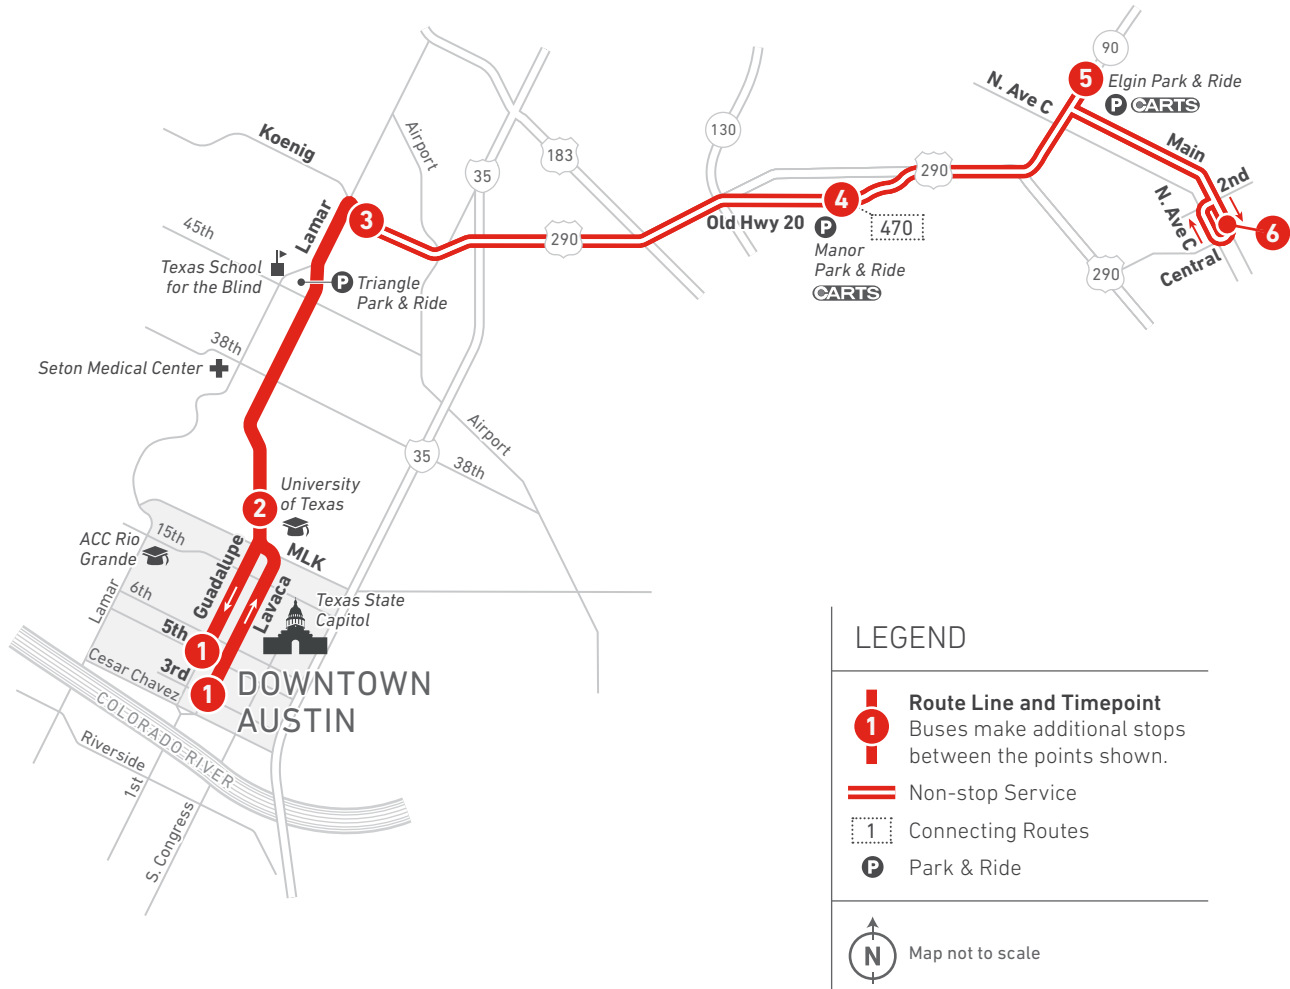

990 Manor/Elgin Express

COMMUTER

Scan the QR code to see an online version of this route map.

DESTINATIONS

- Downtown Austin
- University of Texas
- Texas State Capitol
- ACC Rio Grande
- Seton Medical Center
- Texas School for the Blind
- Triangle Park & Ride
- Manor Park & Ride
- Elgin Park & Ride

NOTES

Westbound—after departing Manor Park & Ride, all buses are instructed to “make best time” as traffic and safety will allow. The scheduled times for points along Koenig, Lamar and Guadalupe (the university and downtown) are approximate. After departing Manor Park & Ride, service will be “drop off” only (no additional passengers will be allowed to board).

Eastbound—all buses are instructed to adhere to all timepoints within

the downtown area. After departing Guadalupe/23rd, all buses are instructed to “make best time” as traffic and safety will allow. The scheduled times for arrival to Manor and Elgin Park & Rides are approximate.

990 WEEKDAYS / EASTBOUND

6 Elgin (Main at Depot)	5 Elgin Park & Ride	4 Manor Park & Ride	3 Koenig at Guadalupe	2 UT West Mall Station (SB)	1 Guadalupe at 6th	To Route/Garage	1 Lavaca at 3rd	2 UT West Mall Station (NB)	3 Koenig at Guadalupe	4 Manor Park & Ride	5 Elgin Park & Ride	6 Elgin (Main at Depot)	To Route/Garage	
5:38	5:45	6:02	6:25	6:40	6:47		4:10	4:22	4:39	5:03	5:21	5:26		
6:23	6:30	7:02	7:25	7:40	7:47	G	5:10	5:22	5:39	6:03	6:21	6:26	G	
7:38	7:45	8:02	8:28	8:43	8:50	G	6:20	6:32	6:49	7:13	7:31	7:36	G	
MORNING								AFTERNOON						