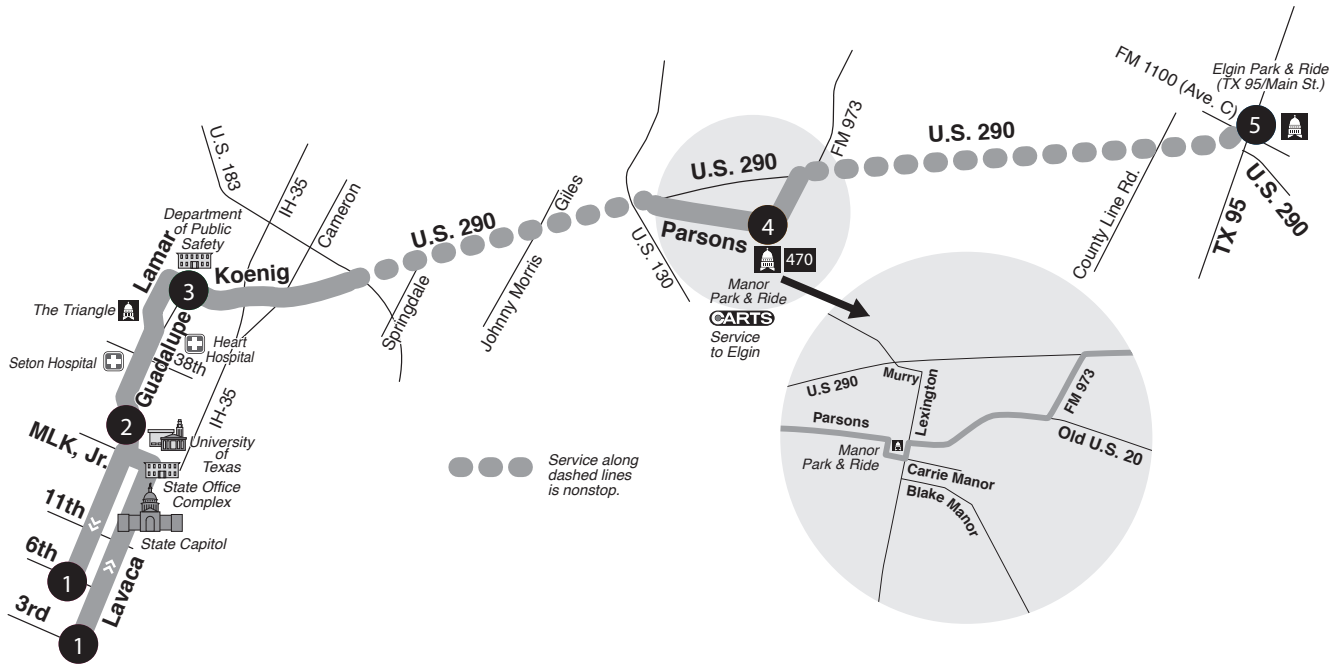

990

Manor/Elgin Express

LEGEND/NOTES:

- 1** Scheduled Timepoints
- 7•300** Connecting Routes

Westbound—after departing Manor Park & Ride, all buses are instructed to “make best time” as traffic and safety will allow. The scheduled times for points along Koenig, Lamar and Guadalupe (the university and downtown) are approximate. After departing Manor Park & Ride, service will be “drop off” only (no additional passengers will be allowed to board).

Eastbound—all buses are instructed to adhere to all timepoints within the downtown area. After departing Guadalupe/23rd, all buses are instructed to “make best time” as traffic and safety will allow. The scheduled times for arrival to Manor and Elgin Park & Rides are approximate.

Regular Capital Metro fares apply between Austin and Manor. Continuing service to/from Elgin is provided by CARTS at an additional cost. Visit ridecarts.com for more information.

DESTINATIONS

- Elgin Park & Ride
- Manor Park & Ride
- Department of Public Safety
- 38th Street Hospitals
- Downtown

990 WEEKDAYS / WESTBOUND

990 WEEKDAYS / EASTBOUND

5	4	3	2	1	To Route/Garage	1	2	3	4	5	To Route/Garage
Elgin Park & Ride	Manor Park & Ride	Koenig at Guadalupe	Guadalupe at 23rd	Guadalupe at 6th		Lavaca at 3rd	Guadalupe at 23rd	Koenig at Guadalupe	Manor Park & Ride	Elgin Park & Ride	
5:45	6:02	6:25	6:40	6:47		4:10	4:22	4:39	5:03	5:21	
6:30	7:02	7:25	7:40	7:47	G	5:10	5:22	5:39	6:03	6:21	G
7:45	8:02	8:28	8:43	8:50	G	6:20	6:32	6:49	7:13	7:31	G
MORNING						AFTERNOON					