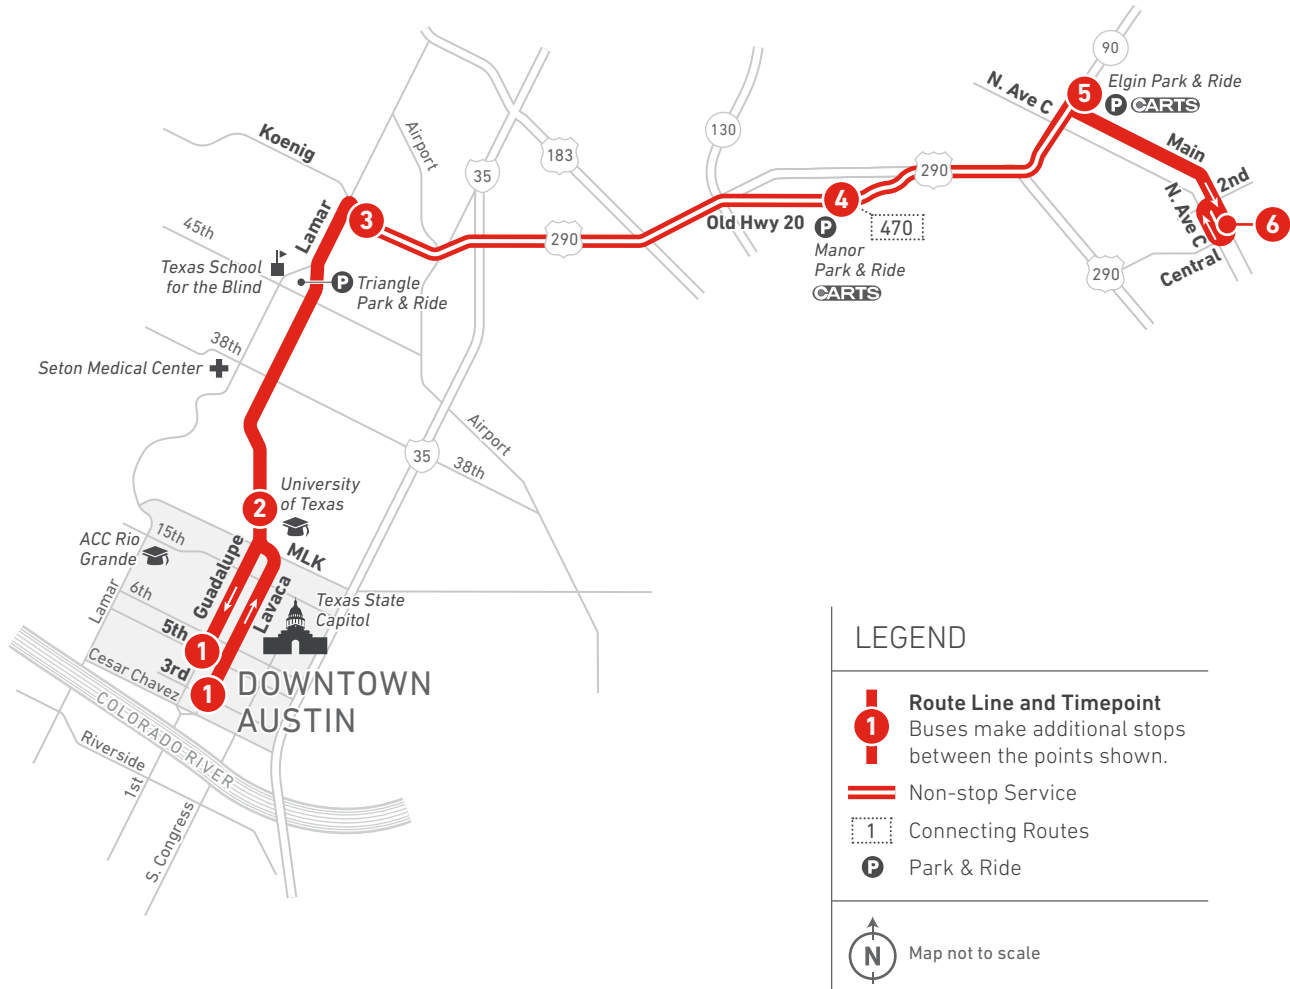

990

Manor/Elgin Express

COMMUTER

Scan the QR code to see an online version of this route map.

DESTINATIONS

- Downtown Austin
- University of Texas
- Texas State Capitol
- ACC Rio Grande
- Seton Medical Center
- Texas School for the Blind
- Triangle Park & Ride
- Manor Park & Ride
- Elgin Park & Ride

NOTES

Westbound—after departing Manor Park & Ride, all buses are instructed to “make best time” as traffic and safety will allow. The scheduled times for points along Koenig, Lamar and Guadalupe (the university and downtown) are approximate. After departing Manor Park & Ride, service will be “drop off” only (no additional passengers will be allowed to board).

Eastbound—all buses are instructed to adhere to all timepoints within

the downtown area. After departing Guadalupe/23rd, all buses are instructed to “make best time” as traffic and safety will allow. The scheduled times for arrival to Manor and Elgin Park & Rides are approximate.

990 WEEKDAYS / EASTBOUND

6 Elgin (Main at Depot)	5 Elgin Park & Ride	4 Manor Park & Ride	3 Koenig at Guadalupe	2 UT West Mall Station (SB)	1 Guadalupe at 6th	To Route/Garage	1 Lavaca at 3rd	2 UT West Mall Station (NB)	3 Koenig at Guadalupe	4 Manor Park & Ride	5 Elgin Park & Ride	6 Elgin (Main at Depot)	To Route/Garage
5:38	5:45	6:02	6:25	6:40	6:47		4:10	4:22	4:39	5:03	5:21	5:26	
6:23	6:30	7:02	7:25	7:40	7:47	G	5:10	5:22	5:39	6:03	6:21	6:26	G
7:38	7:45	8:02	8:28	8:43	8:50	G	6:20	6:32	6:49	7:13	7:31	7:36	G
MORNING							AFTERNOON						