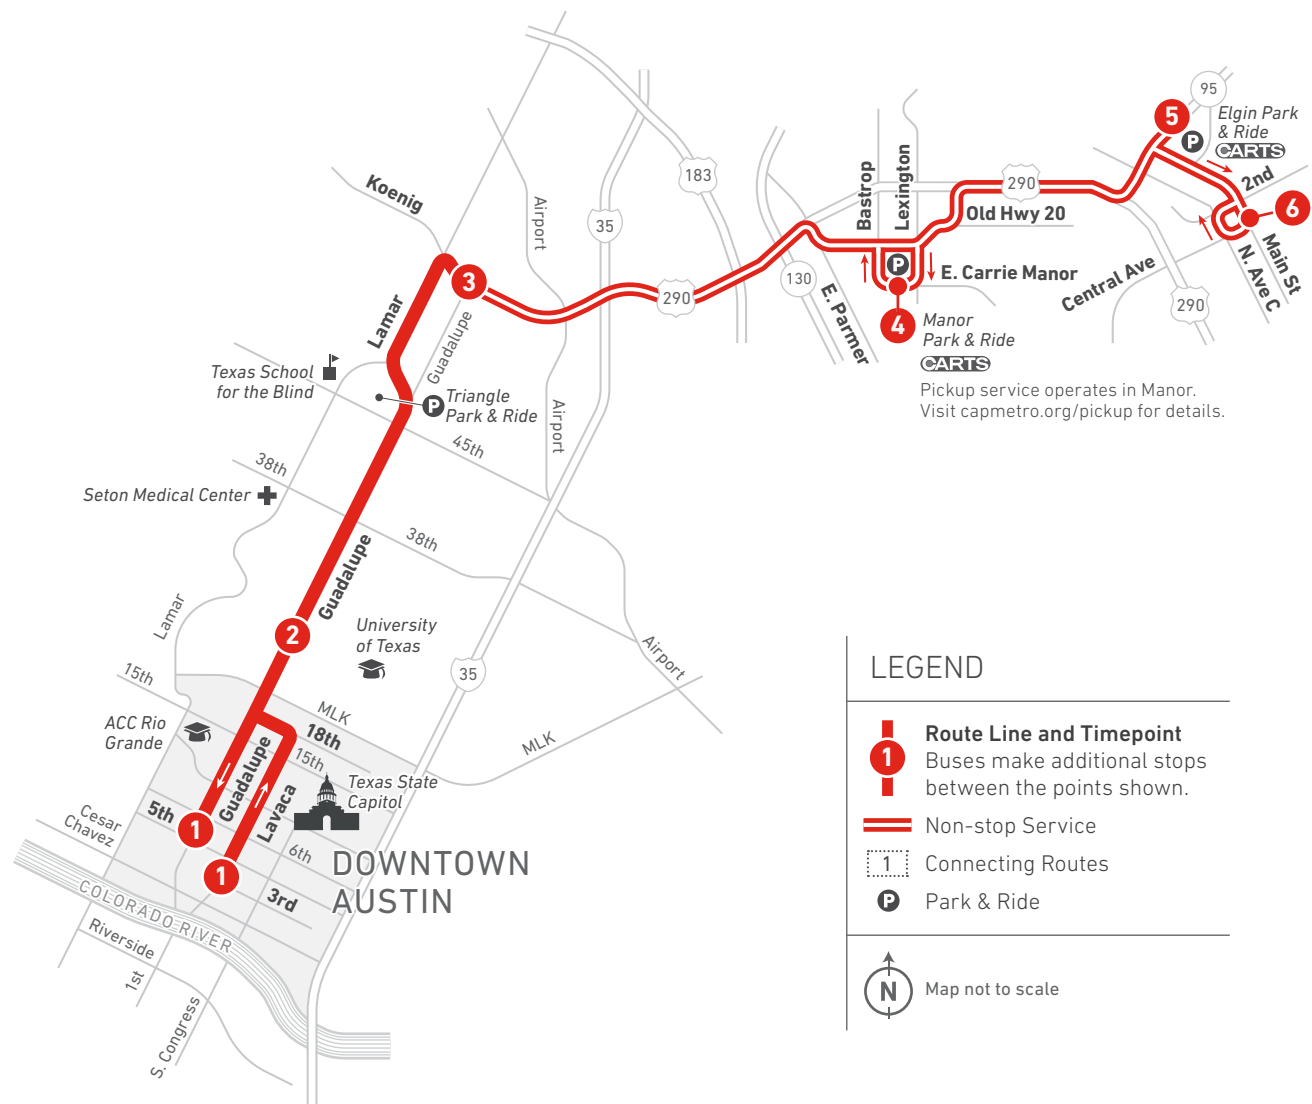

990 Manor/Elgin Express

COMMUTER

Pickup service operates in Manor. Visit capmetro.org/pickup for details.

LEGEND

- Route Line and Timepoint**
Buses make additional stops between the points shown.
- Non-stop Service
- Connecting Routes
- Park & Ride
- Map not to scale

Scan the QR code to see an online version of this route map.

DESTINATIONS

- Downtown Austin
- University of Texas
- Texas State Capitol
- ACC Rio Grande
- Seton Medical Center
- Texas School for the Blind
- Triangle Park & Ride
- Manor Park & Ride
- Elgin Park & Ride

NOTES

Westbound—after departing Manor Park & Ride, all buses are instructed to “make best time” as traffic and safety will allow. The scheduled times for points along Koenig, Lamar and Guadalupe (the university and downtown) are approximate. After departing Manor Park & Ride, service will be “drop off” only (no additional passengers will be allowed to board).

Eastbound—all buses are instructed to adhere to all timepoints within

the downtown area. After departing Guadalupe/23rd, all buses are instructed to “make best time” as traffic and safety will allow. The scheduled times for arrival to Manor and Elgin Park & Rides are approximate.