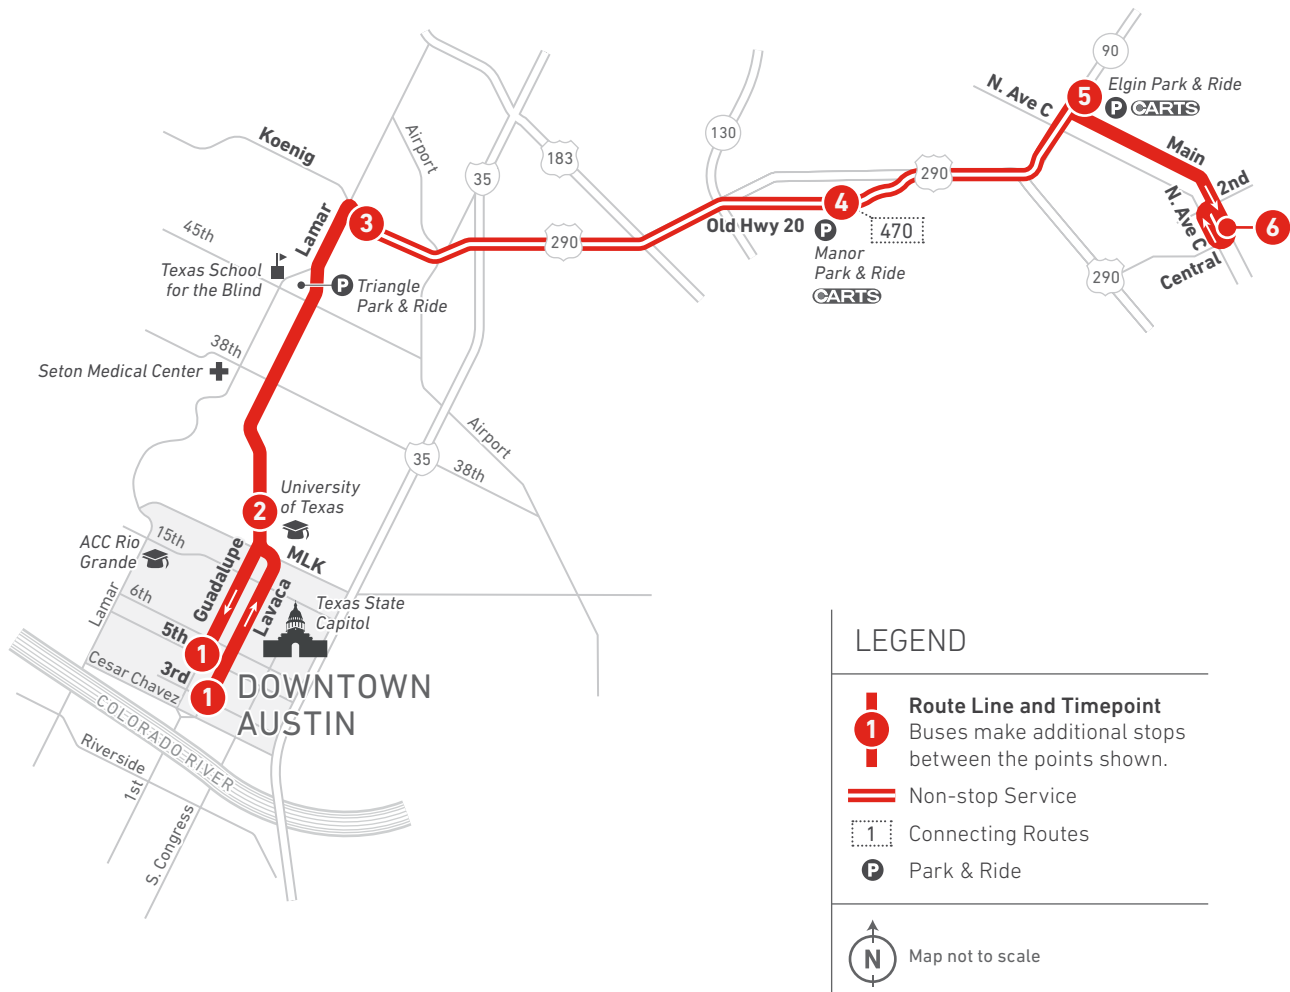

990 | Manor/Elgin Express

Scan the QR code to see an online version of this route map.

DESTINATIONS

- Downtown Austin
- University of Texas
- Texas State Capitol
- ACC Rio Grande
- Seton Medical Center
- Texas School for the Blind
- Triangle Park & Ride
- Manor Park & Ride
- Elgin Park & Ride

NOTES

Westbound—after departing Manor Park & Ride, all buses are instructed to “make best time” as traffic and safety will allow. The scheduled times for points along Koenig, Lamar and Guadalupe (the university and downtown) are approximate. After departing Manor Park & Ride, service will be “drop off” only (no additional passengers will be allowed to board).

Eastbound—all buses are instructed to adhere to all timepoints within

the downtown area. After departing Guadalupe/23rd, all buses are instructed to “make best time” as traffic and safety will allow. The scheduled times for arrival to Manor and Elgin Park & Rides are approximate.

990 WEEKDAYS / EASTBOUND

6 Elgin (Main at Depot)	5 Elgin Park & Ride	4 Manor Park & Ride	3 Koenig at Guadalupe	2 UT West Mall Station (SB)	1 Guadalupe at 6th	To Route/Garage	1 Lavaca at 3rd	2 UT West Mall Station (NB)	3 Koenig at Guadalupe	4 Manor Park & Ride	5 Elgin Park & Ride	6 Elgin (Main at Depot)	To Route/Garage
5:38	5:45	6:02	6:25	6:40	6:47		4:10	4:22	4:39	5:03	5:21	5:26	
6:23	6:30	7:02	7:25	7:40	7:47	G	5:10	5:22	5:39	6:03	6:21	6:26	G
7:38	7:45	8:02	8:28	8:43	8:50	G	6:20	6:32	6:49	7:13	7:31	7:36	G
MORNING							AFTERNOON						