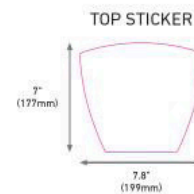

TECHNICAL SPECIFICATIONS

Docking Point