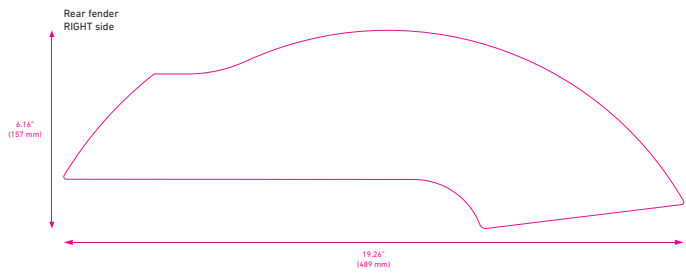

TECHNICAL SPECIFICATIONS

Docking Point

Kiosk

ANTENNA WRAP

SIDE WRAP

TECHNICAL SPECIFICATIONS

E-FIT Bike

CapMetro Bikeshare E-Fit Bike Decal Specs 100% Scale