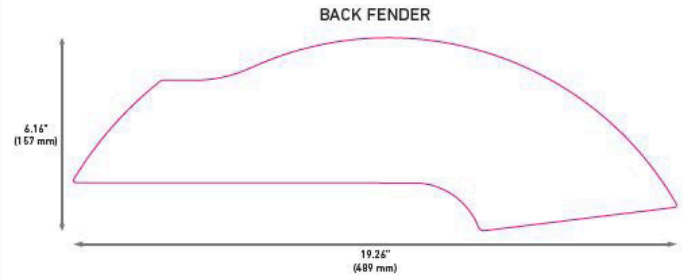

TECHNICAL SPECIFICATIONS

Docking Point

Kiosk

ANTENNA WRAP

SIDE WRAP

TECHNICAL SPECIFICATIONS

E-FIT Bike

CapMetro Bikeshare E-Fit Bike Decal Specs 100% Scale