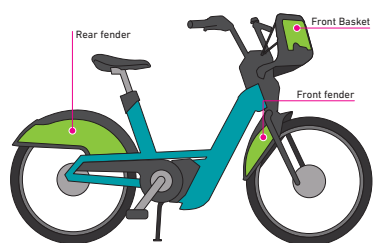

TECHNICAL SPECIFICATIONS

Docking Point

Kiosk

ANTENNA WRAP

SIDE WRAP

TECHNICAL SPECIFICATIONS

E-FIT Bike

CapMetro Bikeshare E-Fit Bike Decal Specs 100% Scale