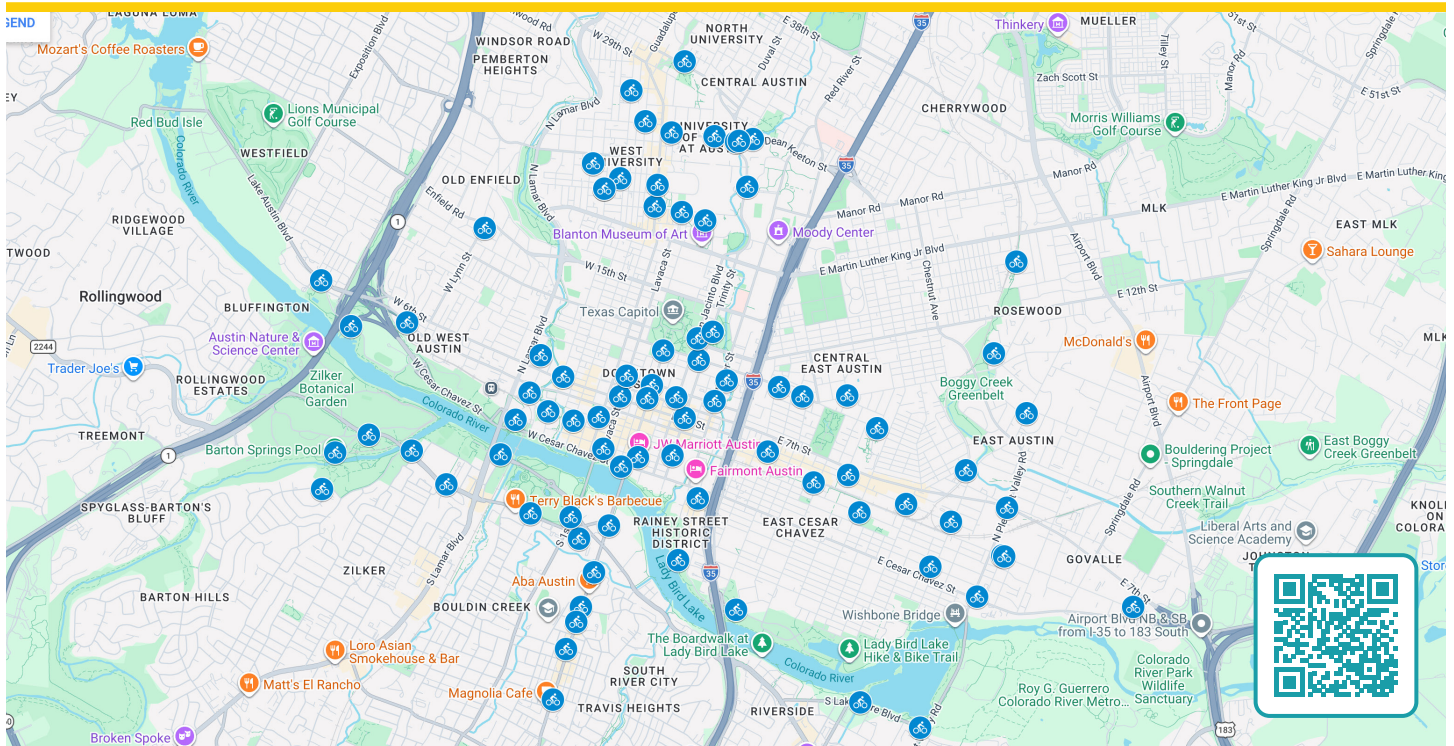

CapMetro *Bikeshare*

BIKESHARE MEDIA KIT

RATES & INFORMATION

POWERING AUSTIN ON TWO WHEELS

CapMetro operated system of e-bikes around central Austin near major transit stations

From downtown streets to campus paths, CapMetro Bikeshare puts your brand in motion where Austin lives, works and explores.

With 80+ stations and 500+ e-bikes across Austin, Bikeshare is how people explore neighborhoods, commute short distances, and turn everyday trips into experiences. Riders aren't just passing through, they're engaged and choosing a more active way to move through Austin.

capmetro.org/bikeshare

BIKESHARE ADVERTISING IS DIFFERENT

With up to 43,000 rides each month, Bikeshare brings consistent visibility and repeat impressions across the region.

Built for exploration: Riders use Bikeshare to discover the city—meaning your brand shows up during moments of curiosity, leisure and decision-making.

Hyper-local visibility: Stations and bikes are placed in high-traffic areas like Downtown, West Campus and UT, where foot traffic and dwell time are high.

Always in motion: Unlike static ads, bikes move your message across neighborhoods, multiplying impressions organically.