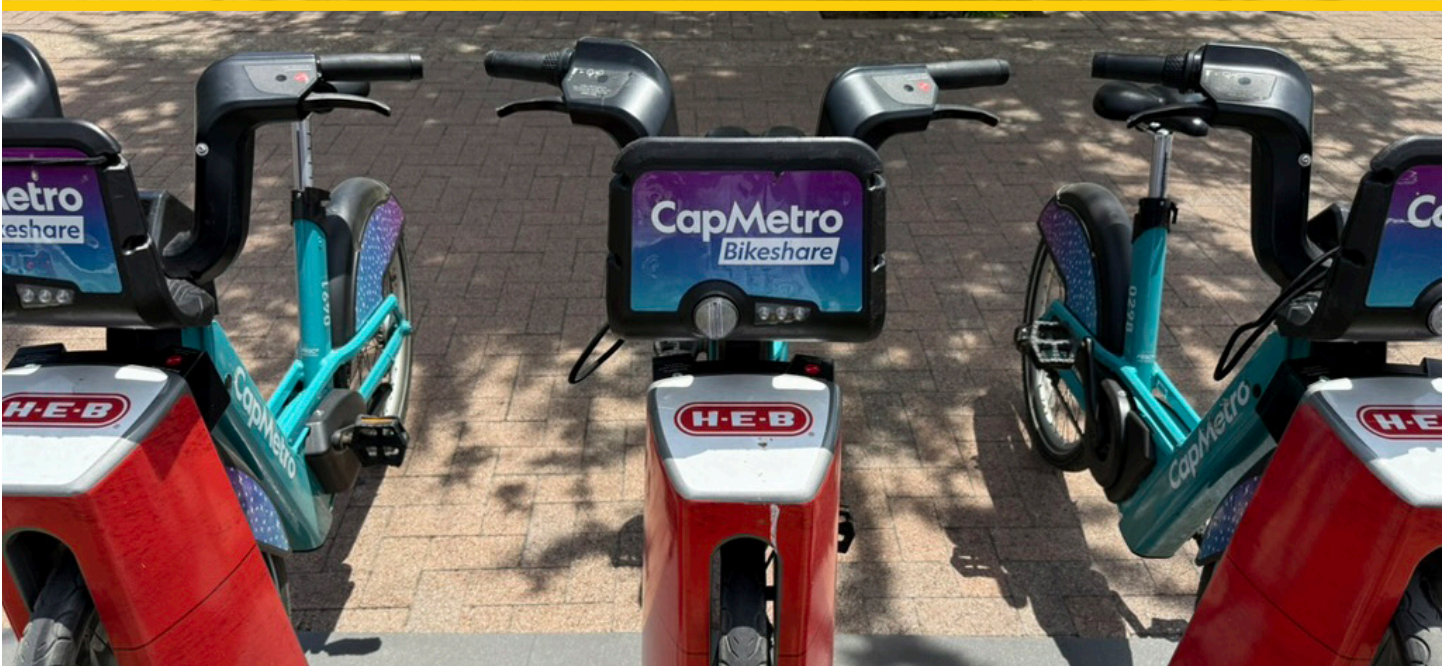

TECHNICAL SPECIFICATIONS

For best design and reproduction, design templates for each product are available upon request.

Station Signage

- Coroplast is the only approved substrate for station signage.
- Sign dimensions are 23.5" x 35.4375"

Station Takeover and E-Bike Materials

- Self-adhesive vinyl that is pressure-sensitive, interchangeable or removable is required. A list of approved production vendors will be supplied with your contract.
- 3M IJ3552C with 8519 overlam, 3M IJ46 with 8519 overlam, 3M IJ180c-v3 with 8519 overlam or a comparable