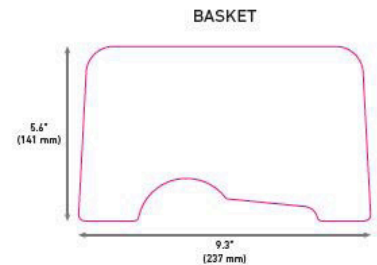

TECHNICAL SPECIFICATIONS

Docking Point

Kiosk

ANTENNA WRAP

SIDE WRAP

TECHNICAL SPECIFICATIONS

E-FIT Bike

CapMetro Bikeshare E-Fit Bike Decal Specs 100% Scale