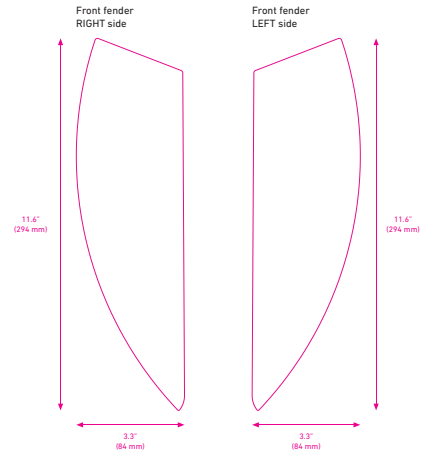

TECHNICAL SPECIFICATIONS

Docking Point

Kiosk

ANTENNA WRAP

SIDE WRAP

TECHNICAL SPECIFICATIONS

E-FIT Bike

CapMetro Bikeshare E-Fit Bike Decal Specs 100% Scale