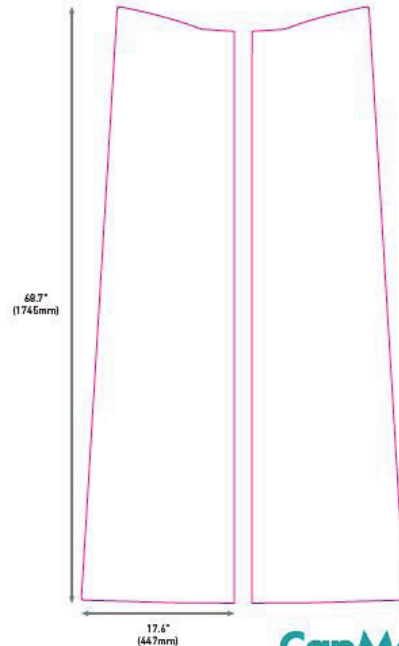

TECHNICAL SPECIFICATIONS

For best design and reproduction, design templates for each product are available upon request.

Station Signage

- Coroplast is the only approved substrate for station signage.
- Sign dimensions are 23.5" x 35.4375"

TECHNICAL SPECIFICATIONS

Docking Point

Kiosk

ANTENNA WRAP

SIDE WRAP

TECHNICAL SPECIFICATIONS

E-FIT Bike

CapMetro Bikeshare E-Fit Bike Decal Specs 100% Scale