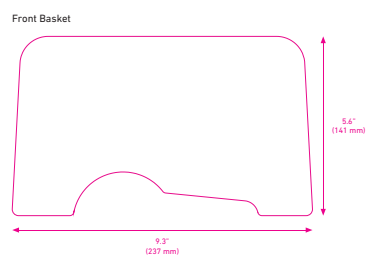

TECHNICAL SPECIFICATIONS

Docking Point

Kiosk

ANTENNA WRAP

SIDE WRAP

TECHNICAL SPECIFICATIONS

E-FIT Bike

CapMetro Bikeshare E-Fit Bike Decal Specs 100% Scale