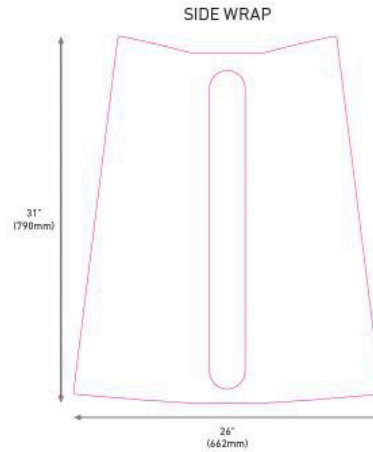

TECHNICAL SPECIFICATIONS

Docking Point