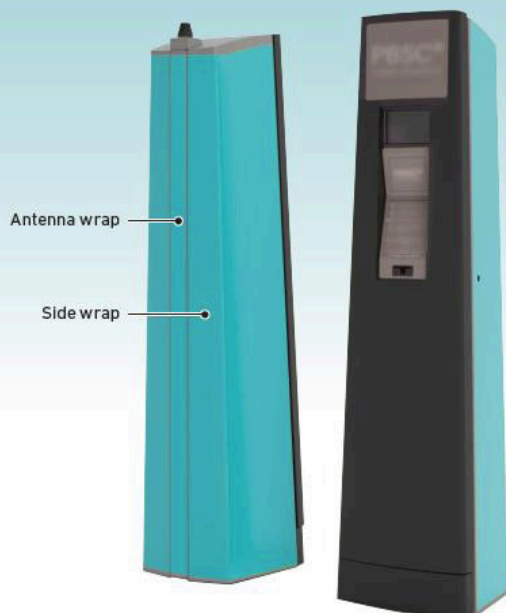

TECHNICAL SPECIFICATIONS

Docking Point

Kiosk