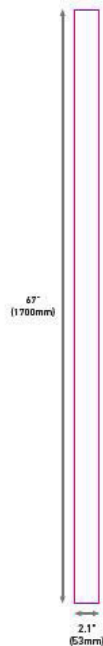

TECHNICAL SPECIFICATIONS

Docking Point

Kiosk

ANTENNA WRAP

SIDE WRAP

TECHNICAL SPECIFICATIONS

E-FIT Bike

CapMetro Bikeshare E-Fit Bike Decal Specs 100% Scale