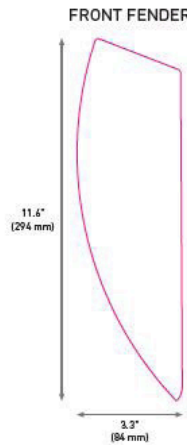

TECHNICAL SPECIFICATIONS

Docking Point

Kiosk

ANTENNA WRAP

SIDE WRAP

TECHNICAL SPECIFICATIONS

E-FIT Bike

CapMetro Bikeshare E-Fit Bike Decal Specs 100% Scale