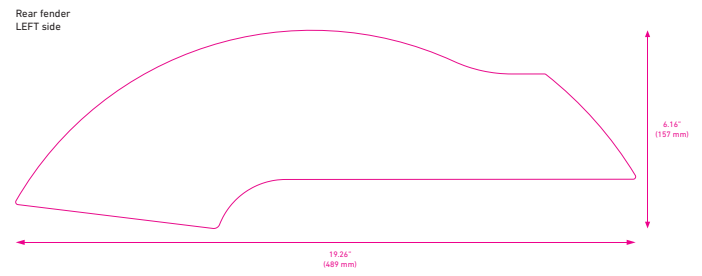

TECHNICAL SPECIFICATIONS

Docking Point

Kiosk

ANTENNA WRAP

SIDE WRAP

TECHNICAL SPECIFICATIONS

E-FIT Bike

CapMetro Bikeshare E-Fit Bike Decal Specs 100% Scale