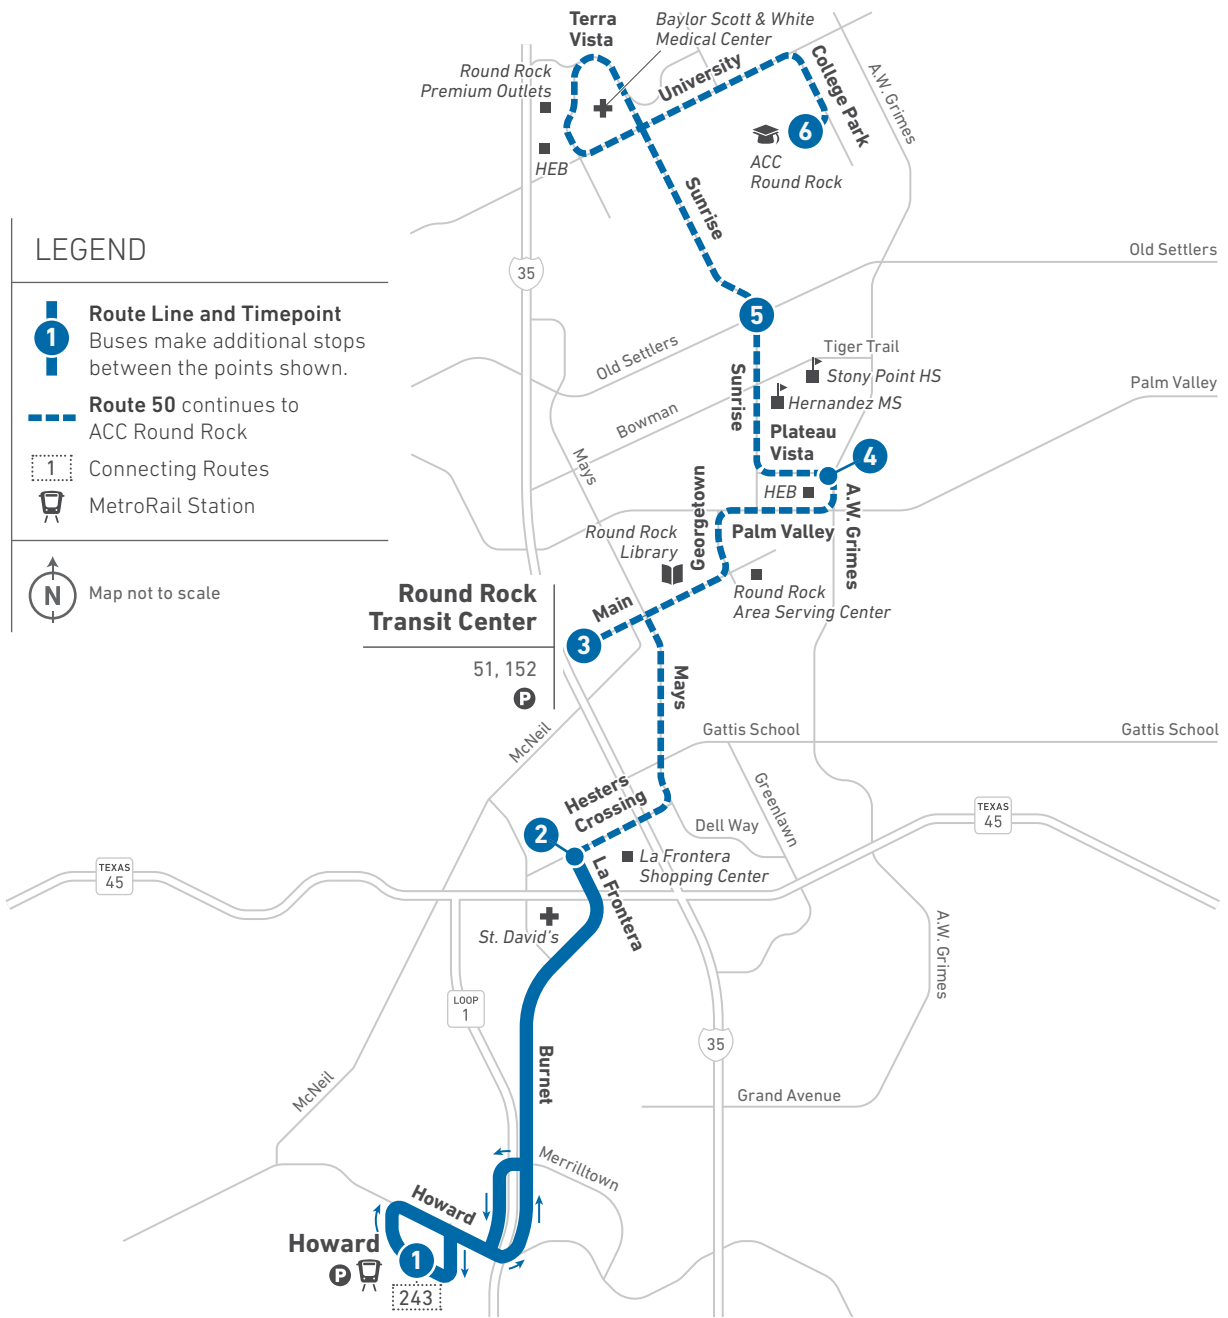

150/50

Round Rock La Frontera

LEGEND

- 1** **Route Line and Timepoint**
Buses make additional stops between the points shown.
- **Route 50** continues to ACC Round Rock
- 1** **Connecting Routes**
- MetroRail Station**

Map not to scale

Scan the QR code to see an online version of this route map.

DESTINATIONS

- ACC Round Rock
- Baylor Scott & White Medical Center
- Round Rock Premium Outlets
- HEB (University Blvd., Palm Valley)
- Stony Point High School
- Hernandez Middle School
- Round Rock Area Serving Center
- Round Rock Library
- Round Rock Transit Center
- La Frontera Shopping Center
- St. David's Medical Center
- Howard Station

150 WEEKDAYS/NORTHBOUND

50 WEEKDAYS/NORTHBOUND

1 Howard Station	2 La Frontera at Hesters Crossing	3 Round Rock Transit Center	4 Plateau Vista at A.W. Grimes	5 Sunrise at Old Settlers	6 ACC Round Rock
6:30	6:42	6:50	7:02	7:06	7:18
7:30	7:40	7:50	8:03	8:09	8:24
8:30	8:40	8:50	9:03	9:09	9:24
9:30	9:40	9:49	10:02	10:07	10:21
10:30	10:40	10:49	11:02	11:07	11:21
11:30	11:40	11:49	12:02	12:07	12:21
12:30	12:40	12:49	1:02	1:07	1:21
1:30	1:40	1:49	2:02	2:07	2:21
2:30	2:40	2:51	3:05	3:10	3:25
3:30	3:40	3:51	4:05	4:10	4:25
4:30	4:40	4:51	5:05	5:10	5:25
5:30	5:40	5:51	6:05	6:10	6:25
6:30	6:40	6:50	7:02	7:07	7:21
7:30	7:40	7:50	8:02	8:07	8:21

50 WEEKDAYS/SOUTHBOUND

150 WEEKDAYS/SOUTHBOUND

6 ACC Round Rock	5 Sunrise at Old Settlers	4 Plateau Vista at A.W. Grimes	3 Round Rock Transit Center	2 La Frontera at Hesters Crossing	1 Howard Station
6:15	6:28	6:33	6:41	6:53	7:03
7:30	7:46	7:51	8:00	8:13	8:23
8:30	8:46	8:51	9:00	9:13	9:23
9:30	9:45	9:50	9:59	10:11	10:21
10:30	10:45	10:50	10:59	11:11	11:21
11:30	11:45	11:50	11:59	12:11	12:21
12:30	12:45	12:50	12:59	1:11	1:21
1:30	1:45	1:50	1:59	2:11	2:21
2:30	2:45	2:50	3:00	3:15	3:25
3:30	3:45	3:50	4:00	4:15	4:25
4:30	4:45	4:50	5:00	5:15	5:25
5:30	5:45	5:50	6:00	6:15	6:25
6:30	6:42	6:46	6:53	7:05	7:14
7:30	7:42	7:46	7:53	8:05	8:14