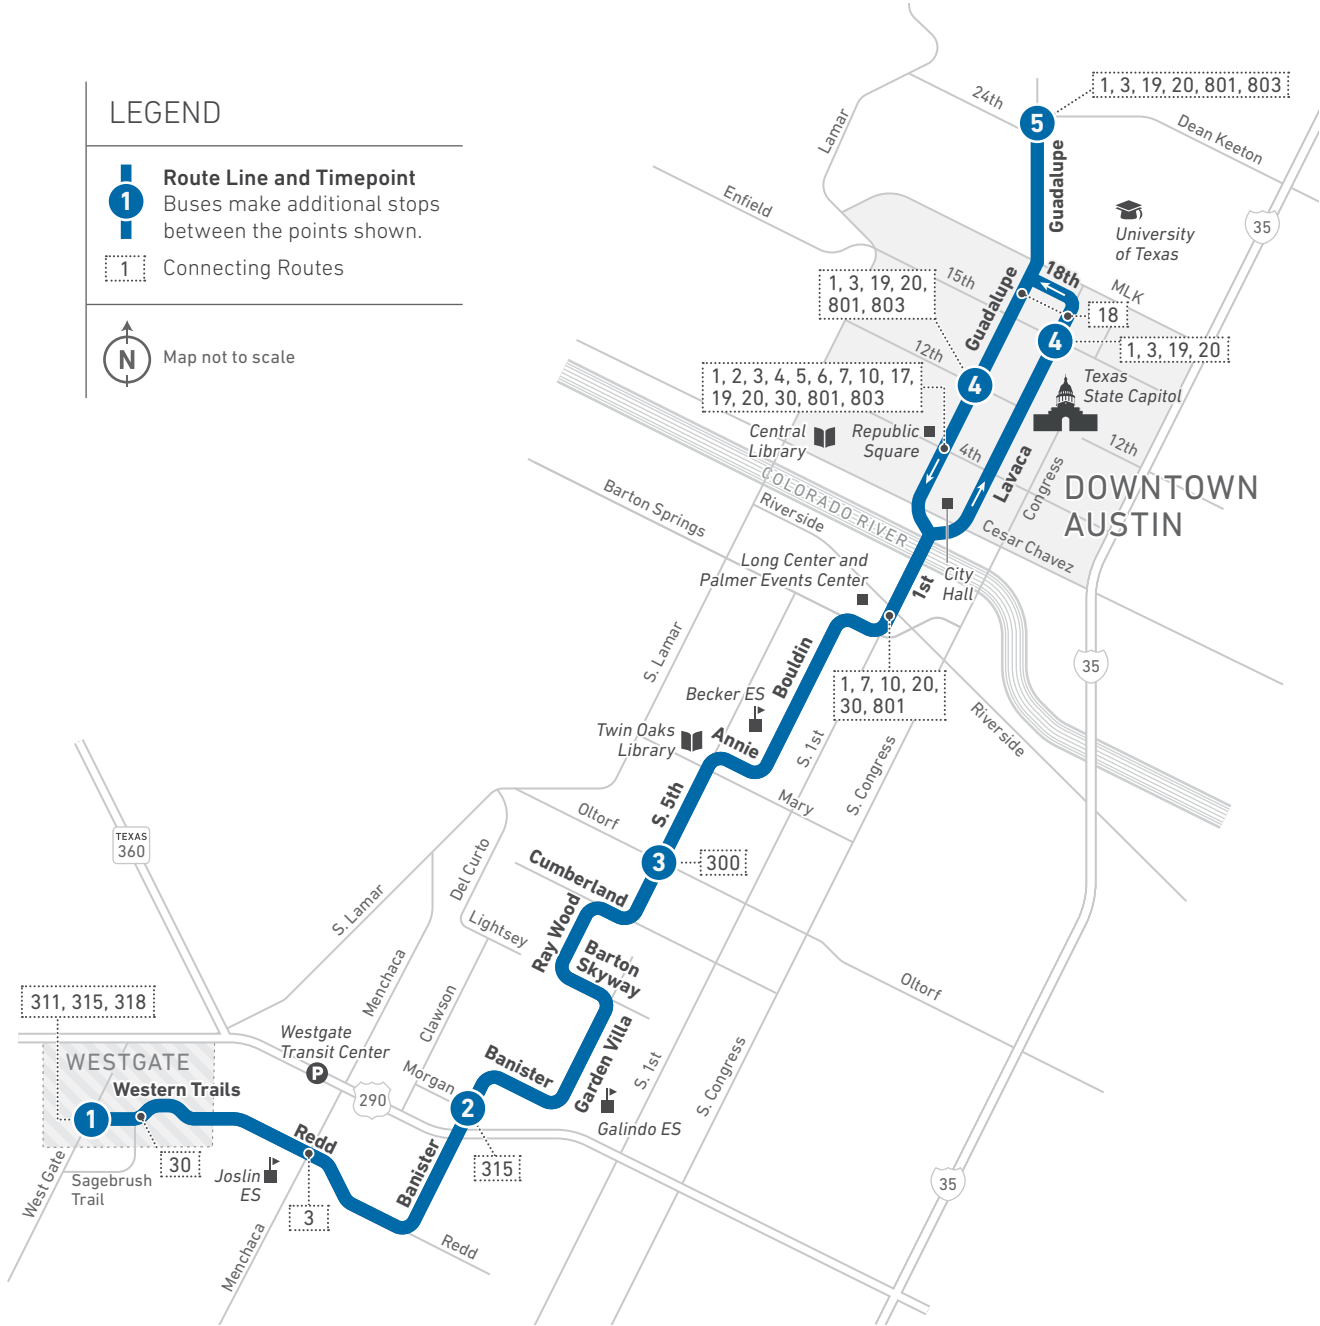

103

Menchaca Flyer

LEGEND

- 1** **Route Line and Timepoint**
Buses make additional stops between the points shown.
- ==** Non-stop Service
- 1** Connecting Routes

Scan the QR code to see an online version of this route map.

NOTES

Buses on Flyer routes stop less often. Typically, Flyers offer direct service between neighborhoods and the UT campus or downtown Austin.

Northbound (morning)-after departing Menchaca/Stassney, buses make the best time that traffic and safety will allow. After departing the last outlying bus stop (Menchaca/Prather—just north of Ben White Blvd.), service is in “drop-off mode only.” Customers will not be picked up along remaining portions of the route.

105

South 5th Flyer

LOCAL

LEGEND

Route Line and Timepoint
Buses make additional stops between the points shown.

Connecting Routes

Map not to scale

Scan the QR code to see an online version of this route map.

150/50

Round Rock La Frontera

LEGEND

- 1** **Route Line and Timepoint**
Buses make additional stops between the points shown.
- **Route 50** continues to ACC Round Rock
- 1** **Connecting Routes**
- MetroRail Station**