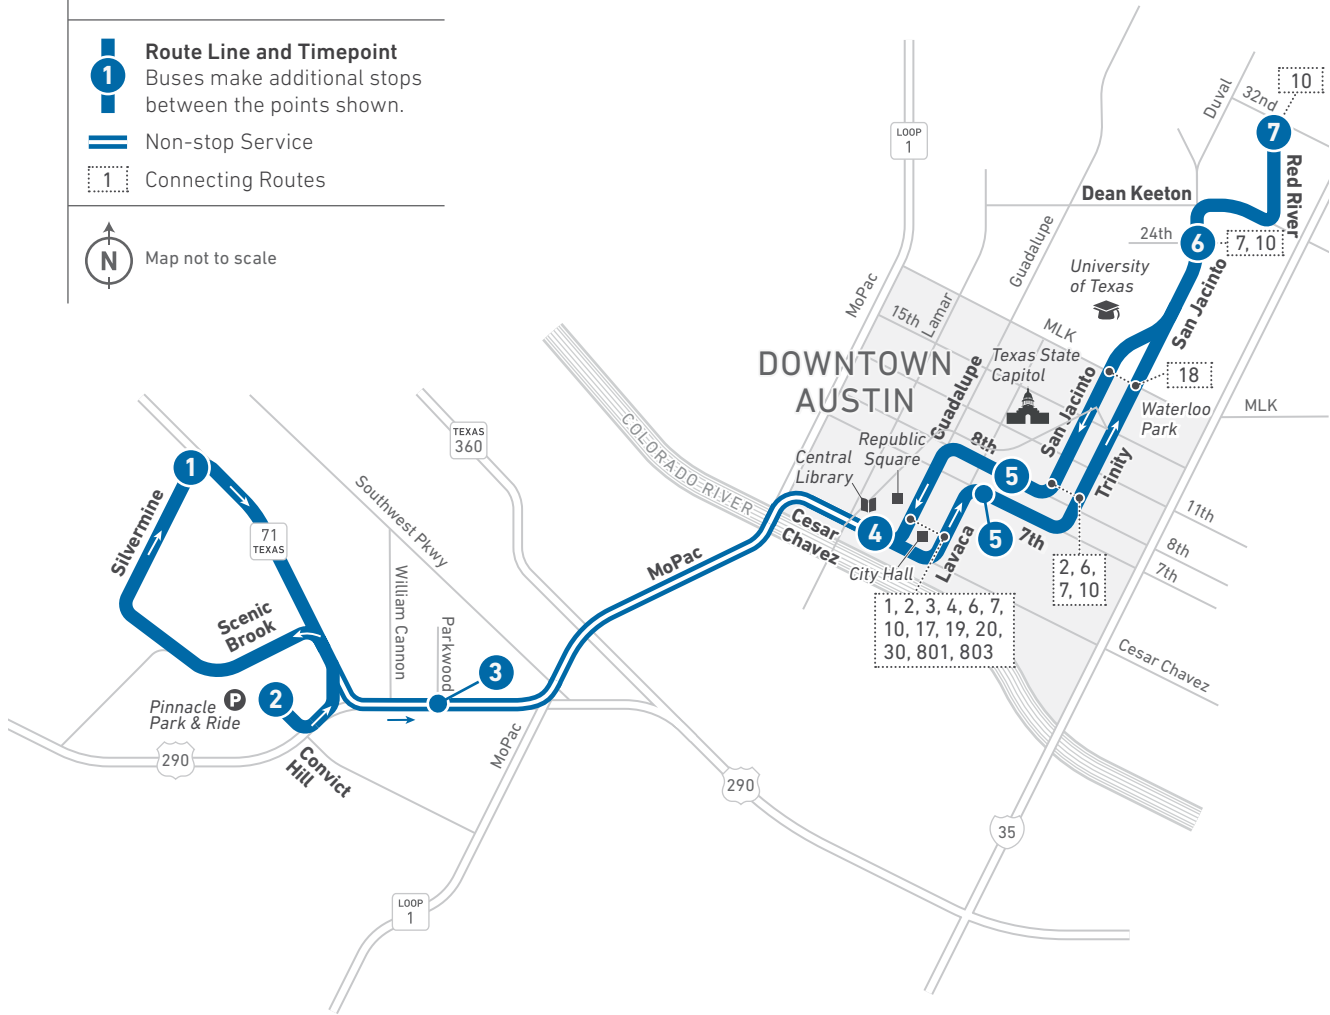

NOTES

Buses on Flyer routes stop less often. Typically, Flyers offer direct service between neighborhoods and the UT campus or downtown Austin.

Northbound (morning)-after departing Menchaca/Stassney, buses make the best time that traffic and safety will allow. After departing the last outlying bus stop (Menchaca/Prather—just north of Ben White Blvd.), service is in “drop-off mode only.” Customers will not be picked up along remaining portions of the route.

Map not to scale

Scan the QR code to see an online version of this route map.

DESTINATIONS

- Tech Ridge Park & Ride
- Liquidation Channel
- Michael Angelo's
- Salvation Army
- Art Institute of Austin
- Round Rock Library
- Round Rock Transit Center

171

Oak Hill Flyer

LEGEND

- 1** **Route Line and Timepoint**
Buses make additional stops between the points shown.
- Non-stop Service
- ⋮** Connecting Routes

Scan the QR code to see an online version of this route map.

DESTINATIONS

- Pinnacle Park & Ride
- Downtown Austin
- Republic Square
- Central Library
- City Hall
- Texas State Capitol
- Waterloo Park
- University of Texas

NOTES

Seaholm/Central Library Station is a timepoint only going Northbound. Buses on Flyer routes stop less often. Typically, Flyers offer direct service between neighborhoods and the UT campus or downtown Austin.