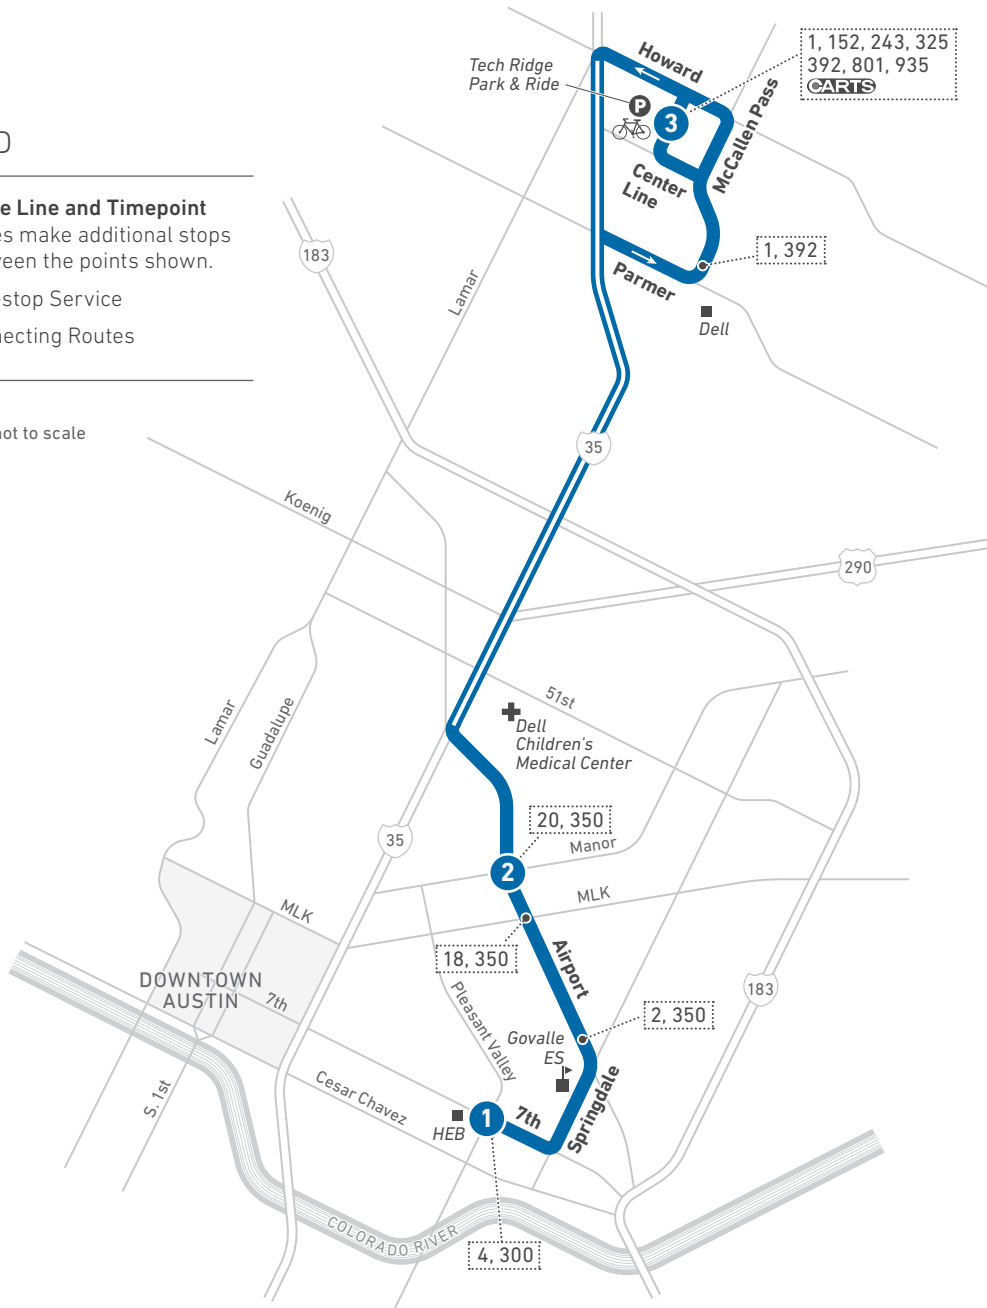

105

South 5th Flyer

LOCAL

LEGEND

Route Line and Timepoint
Buses make additional stops between the points shown.

Connecting Routes

Map not to scale

Scan the QR code to see an online version of this route map.

LEGEND

-  **Route Line and Timepoint**
Buses make additional stops between the points shown.
-  Non-stop Service
-  Connecting Routes

 Map not to scale

Scan the QR code to see an online version of this route map.

Northbound—all trips adhere to each timepoint. After departing Airport/Parkwood, buses make the best time that traffic and safety will allow. The scheduled times for arrival to Tech Ridge Park & Ride are approximate.

150/50

Round Rock La Frontera

LEGEND

- 1** **Route Line and Timepoint**
Buses make additional stops between the points shown.
- **Route 50** continues to ACC Round Rock
- 1** **Connecting Routes**
- MetroRail Station**