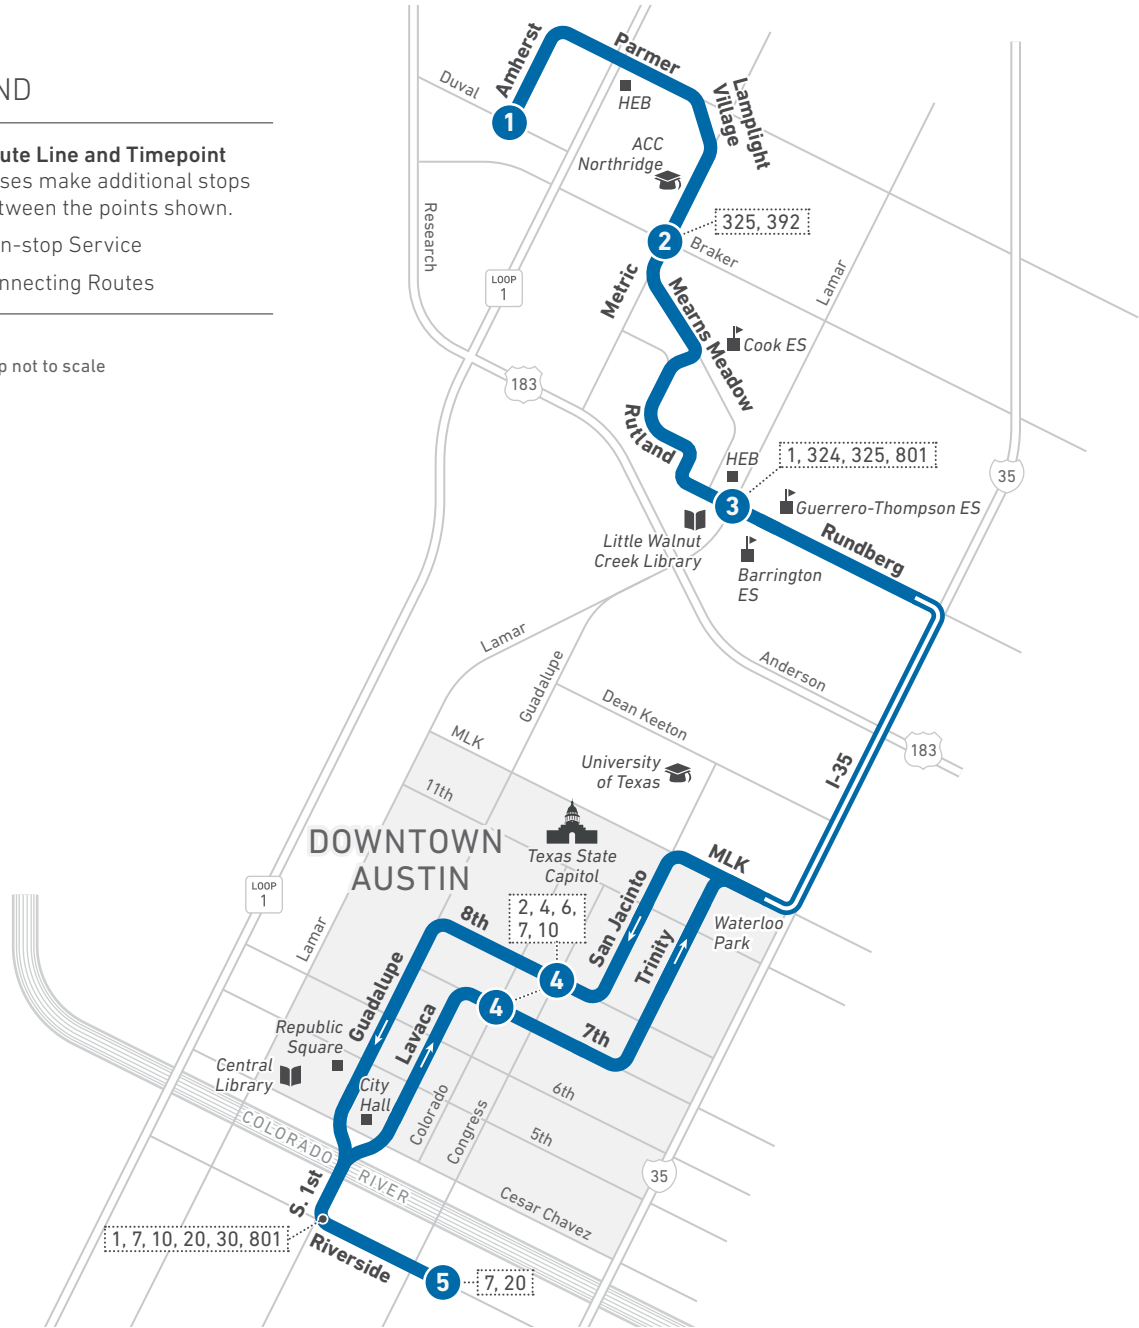

Northbound—all trips adhere to each timepoint. After departing Airport/Parkwood, buses make the best time that traffic and safety will allow. The scheduled times for arrival to Tech Ridge Park & Ride are approximate.

Southbound—After departing Tech Ridge Park & Ride, buses make the best time that traffic and safety will allow. In the afternoon, service is in "drop-off mode only" after departing Tech Ridge Park & Ride.

LEGEND

-  **Route Line and Timepoint**
Buses make additional stops between the points shown.
-  Non-stop Service
-  Connecting Routes

Scan the QR code to see an online version of this route map.

DESTINATIONS

150/50

Round Rock La Frontera

LEGEND

- 1** **Route Line and Timepoint**
Buses make additional stops between the points shown.
- **Route 50** continues to ACC Round Rock
- 1** **Connecting Routes**
- MetroRail Station**