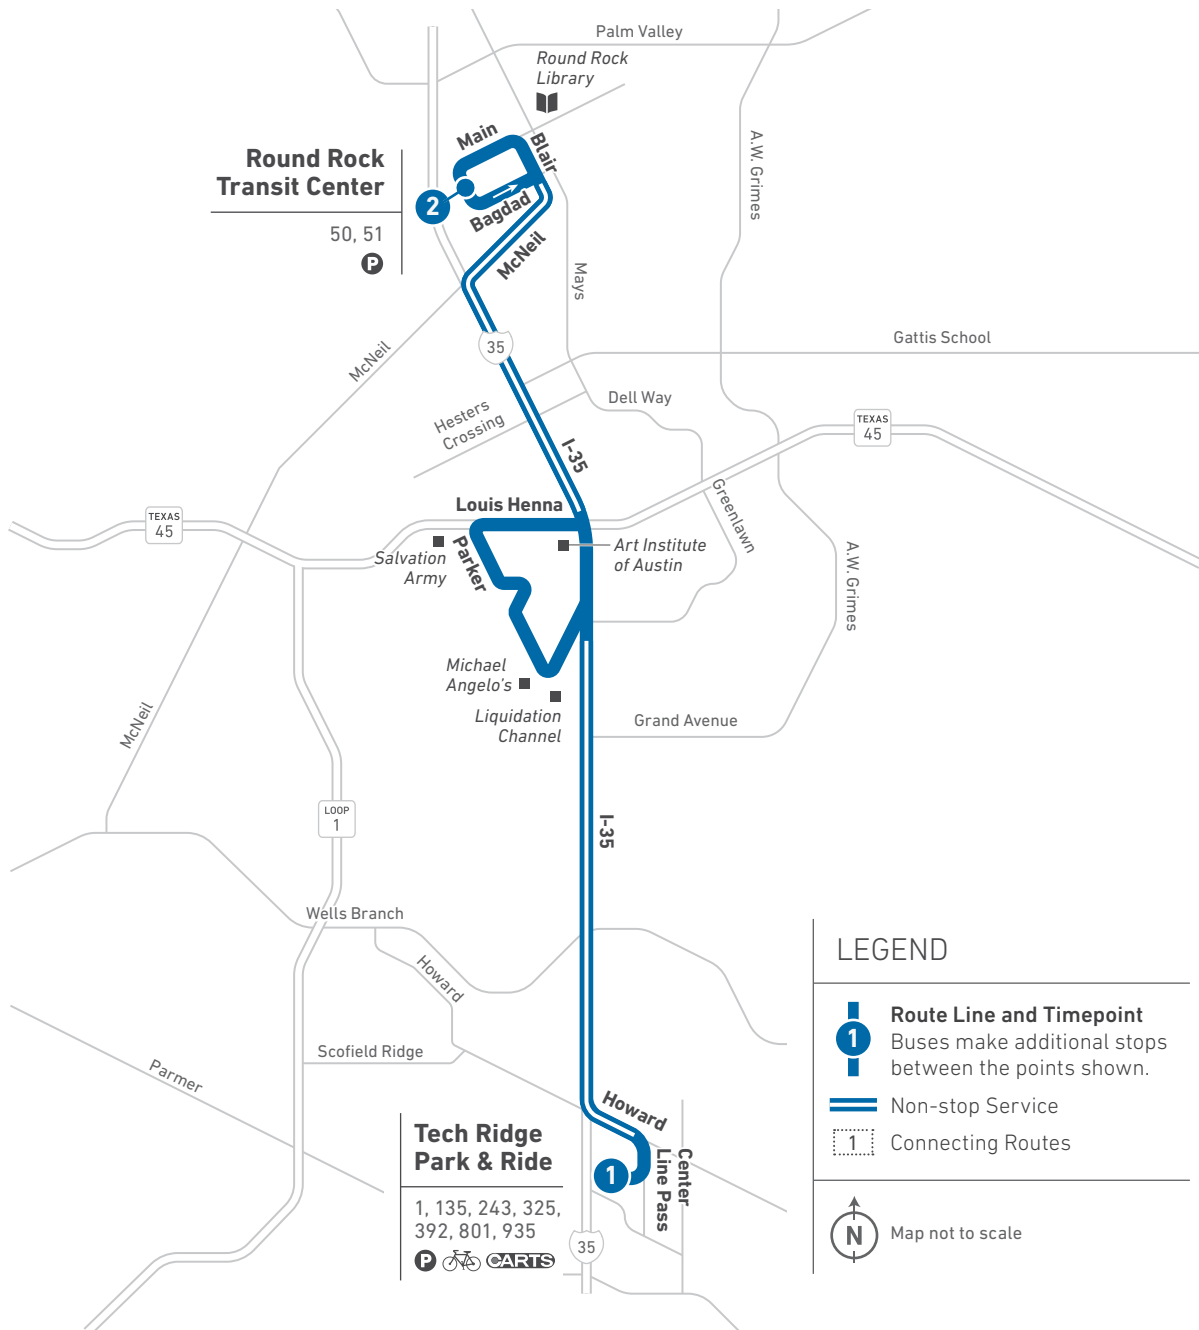

152

Round Rock Tech Ridge Limited

Tech Ridge Park & Ride
1, 135, 243, 325,
392, 801, 935
P BICYCLE CARRIERS

LEGEND

- **Route Line and Timepoint**
  Buses make additional stops between the points shown.
- Non-stop Service
- Connecting Routes

Map not to scale

Scan the QR code to see an online version of this route map.

DESTINATIONS

- Tech Ridge Park & Ride
- Liquidation Channel
- Michael Angelo's
- Salvation Army
- Art Institute of Austin
- Round Rock Library
- Round Rock Transit Center