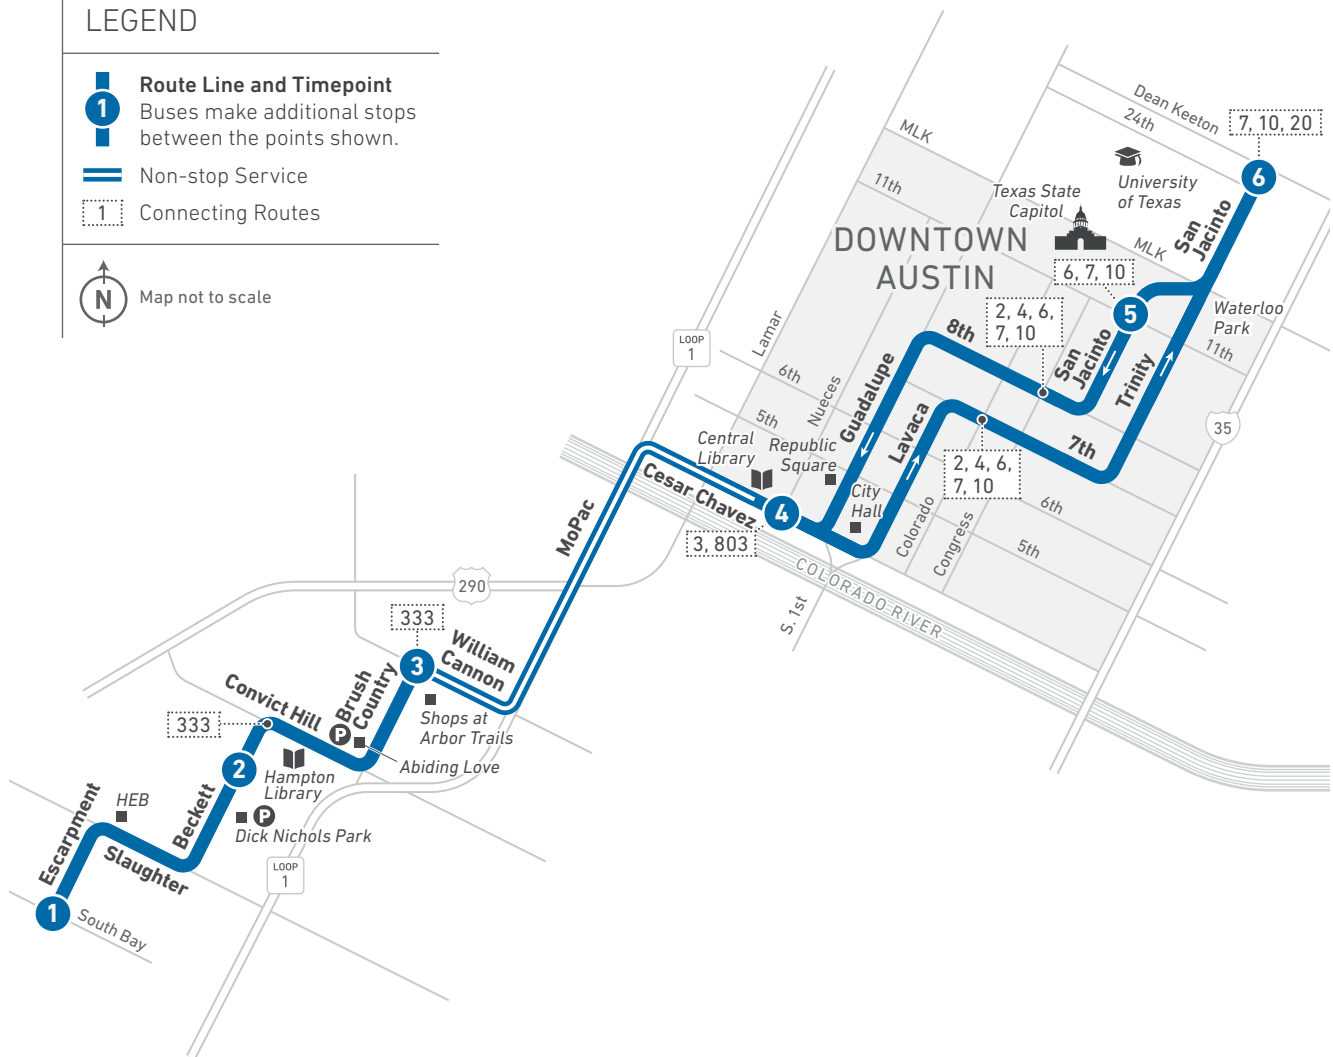

105

South 5th Flyer

LOCAL

LEGEND

Route Line and Timepoint
Buses make additional stops between the points shown.

Connecting Routes

Map not to scale

Scan the QR code to see an online version of this route map.

105 WEEKDAYS/NORTHBOUND

105 WEEKDAYS/SOUTHBOUND

MORNING					AFTERNOON					
1	2	3	4	5	5	4	3	2	1	
Western Trails at Sagebrush	Banister at Morgan	South 5th at Oltorf	Lavaca at 16th	Guadalupe at Dean Keeton	To Route/Garage	UT West Mall Station (SB)	Capitol Station	South 5th at Oltorf	Banister at Morgan	Western Trails at Sagebrush
6:45	6:59	7:09	7:27	7:32	G	4:15	4:22	4:42	4:51	4:59
8:30	8:44	8:54	9:14	9:19		6:15	6:21	6:36	6:44	6:51
										G

111

South MoPac Flyer

LEGEND

- 1** **Route Line and Timepoint**
Buses make additional stops between the points shown.
- Non-stop Service
- 1** Connecting Routes

Scan the QR code to see an online version of this route map.

150/50

Round Rock La Frontera

LEGEND

- 1** **Route Line and Timepoint**
Buses make additional stops between the points shown.
- **Route 50** continues to ACC Round Rock
- 1** **Connecting Routes**
- MetroRail Station**