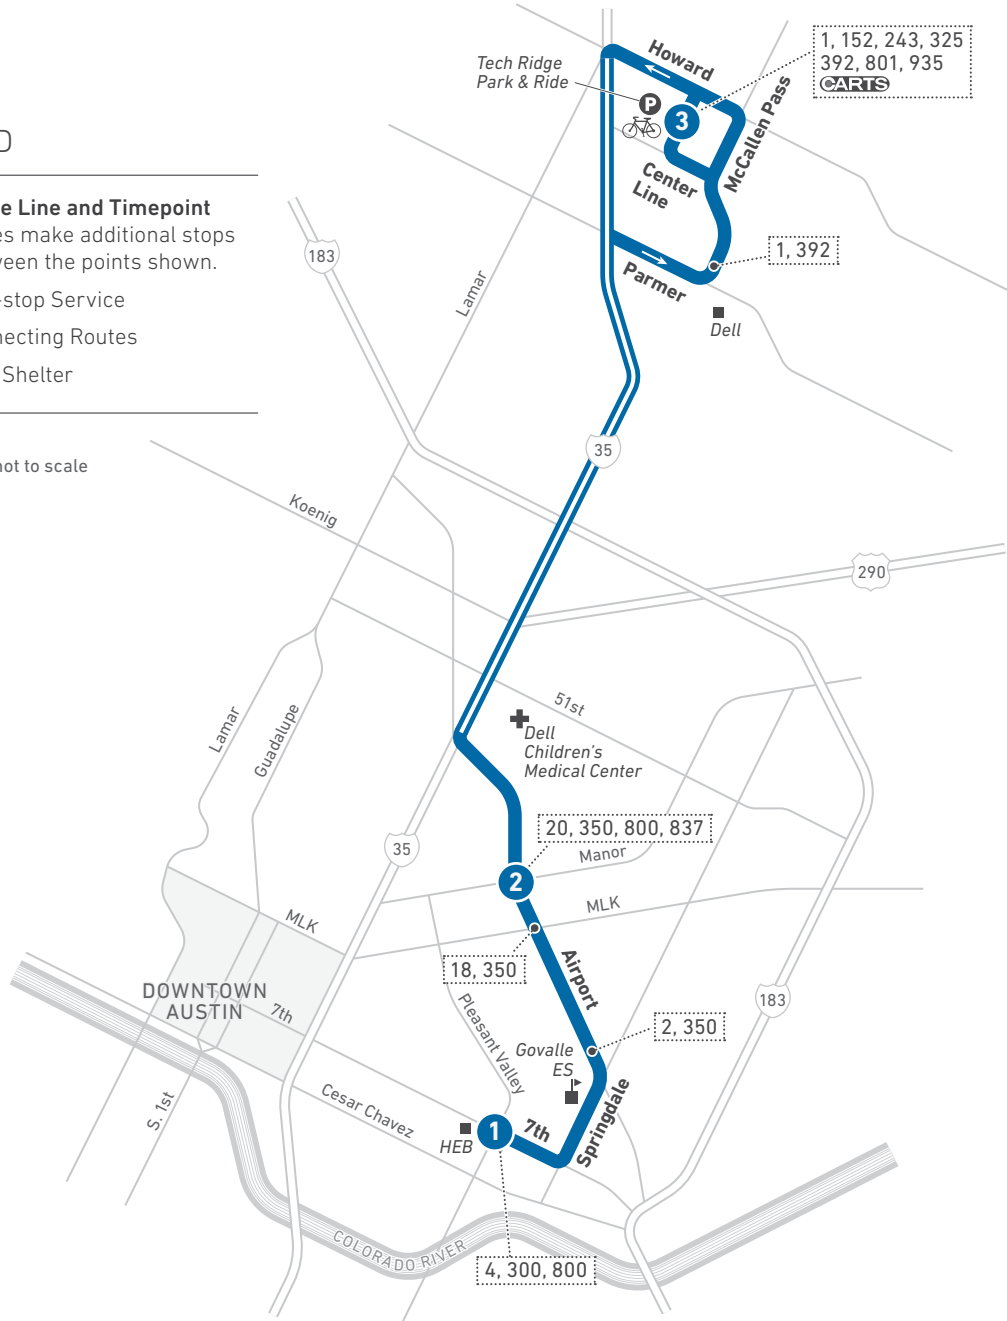

105

South 5th Flyer

LOCAL

LEGEND

Route Line and Timepoint
Buses make additional stops between the points shown.

Connecting Routes

Map not to scale

Scan the QR code to see an online version of this route map.

LEGEND

-  **Route Line and Timepoint**
Buses make additional stops between the points shown.
-  Non-stop Service
-  Connecting Routes
-  Bike Shelter

 Map not to scale

Scan the QR code to see an online version of this route map.