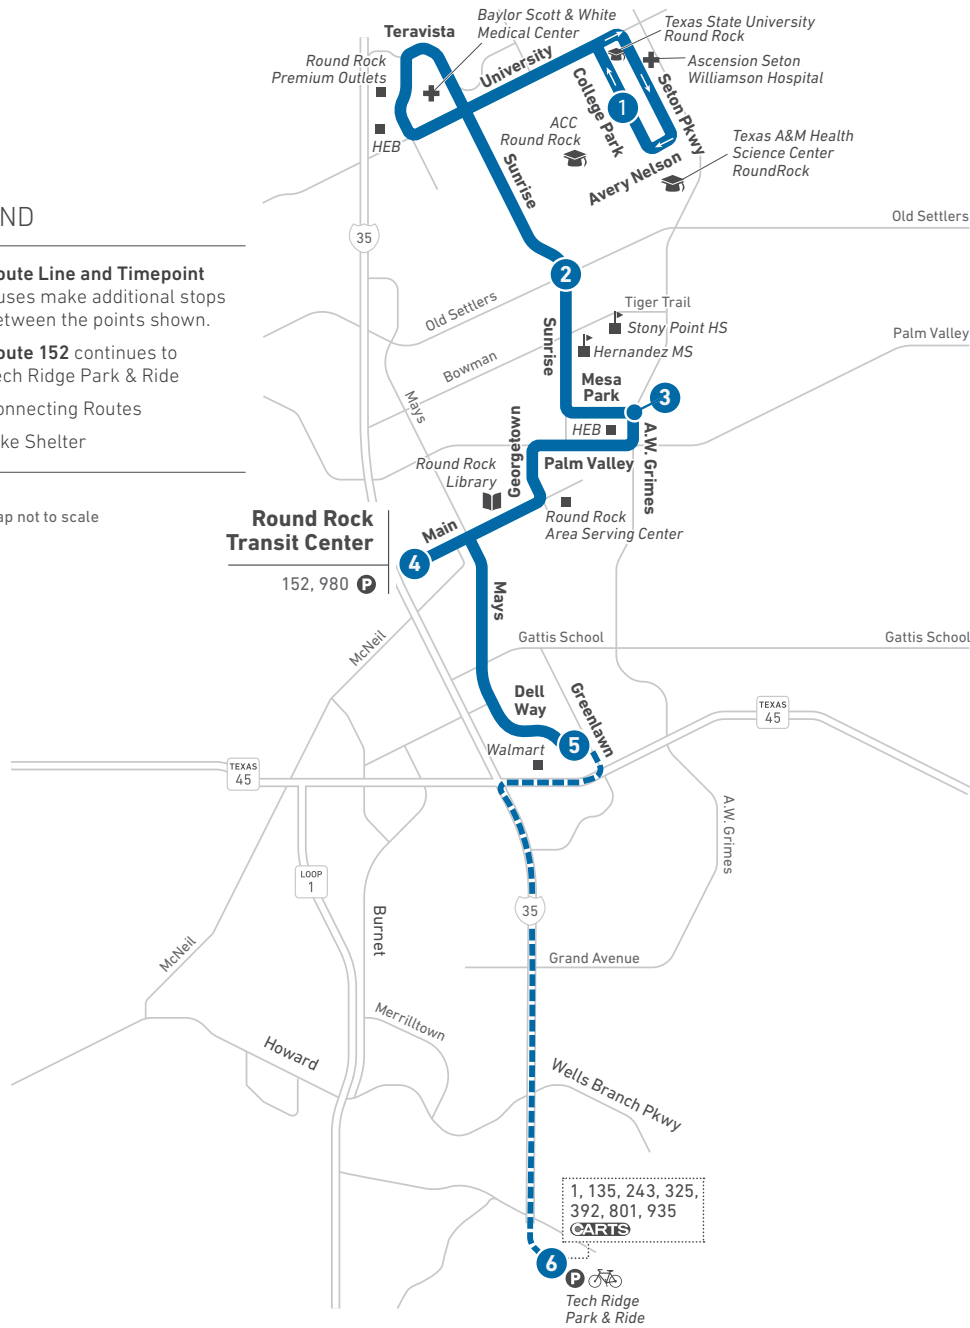

50/152

Round Rock Tech Ridge

LEGEND

- Route Line and Timepoint**
Buses make additional stops between the points shown.
- Route 152 continues to**
Tech Ridge Park & Ride
- Connecting Routes**
- Bike Shelter**

Scan the QR code to see an online version of this route map.

DESTINATIONS

- ACC Round Rock
- Texas A&M Health Science Center
- Ascension Seton Williamson Hospital
- Texas State University Round Rock
- Baylor Scott & White Medical Center
- Round Rock Premium Outlets
- HEB (University Blvd., Palm Valley)
- Stony Point High School
- Hernandez Middle School
- Round Rock Area Serving Center
- Round Rock Library
- Round Rock Transit Center
- Walmart
- Tech Ridge Park & Ride

NOTES

After departing the bus stop at Dell Way & Greenlawn, southbound trips continue as Route 152 and northbound trips operate as Route 50. Customers can remain seated on their bus if continuing past the stop in either direction.

105

South 5th Flyer

LOCAL

LEGEND

Route Line and Timepoint
Buses make additional stops between the points shown.

Connecting Routes

Map not to scale

Scan the QR code to see an online version of this route map.