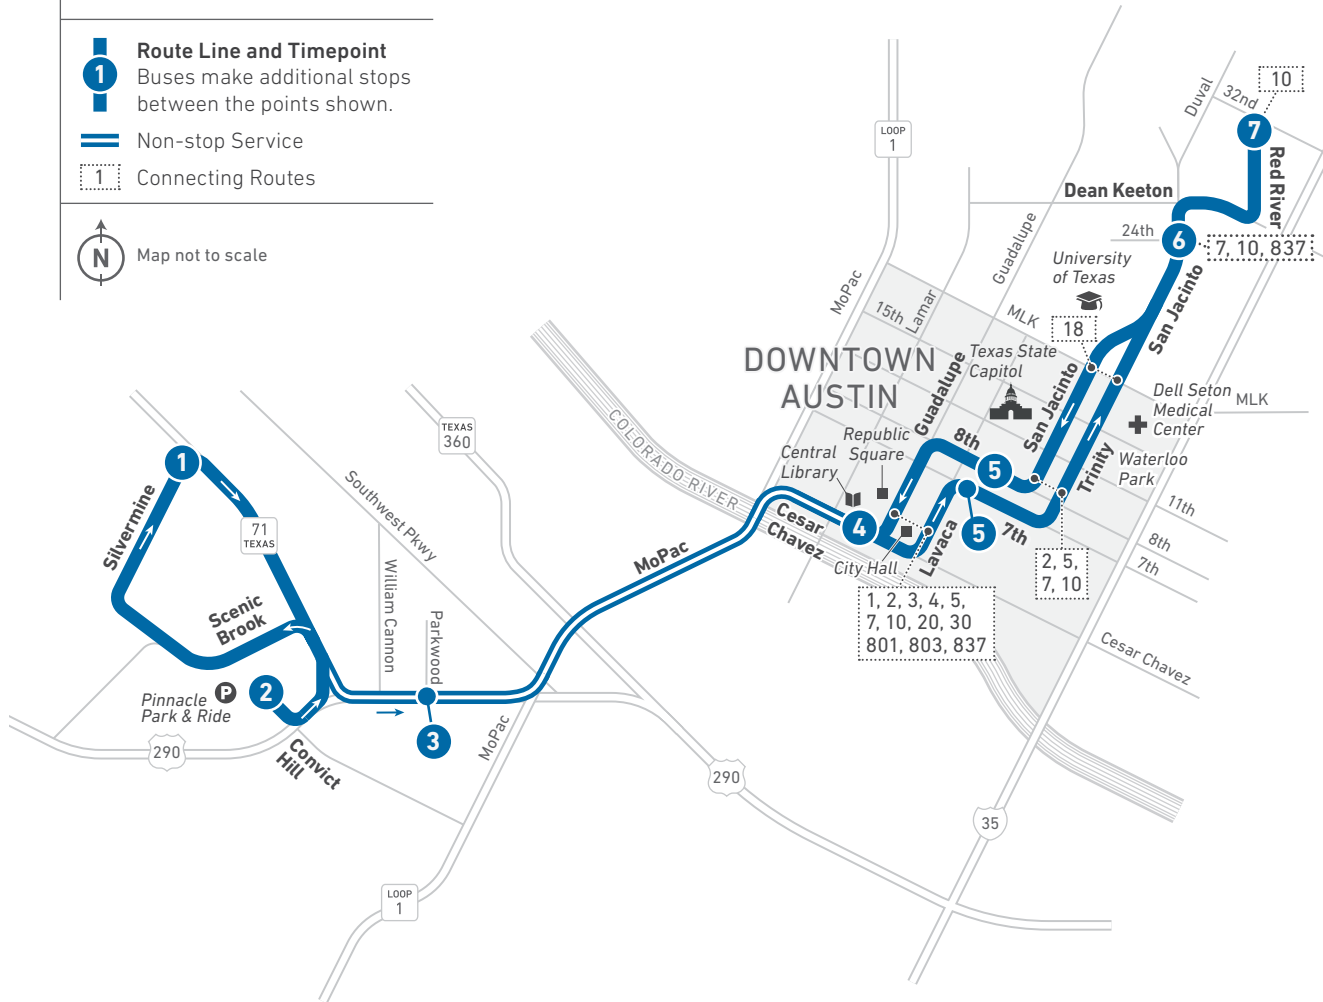

50 WEEKDAYS/SOUTHBOUND

152 WEEKDAYS/SOUTHBOUND

6 ACC Round Rock	5 Sunrise at Old Settlers	4 Plateau Vista at A.W. Grimes	3 Round Rock Transit Center	2 Dell Way at Greenlawn	To Route/Garage	2 Dell Way at Greenlawn	1 Tech Ridge	To Route/Garage
6:20	6:34	6:40	6:49	6:58		6:58	7:15	
7:22	7:39	7:46	7:57	8:07		8:07	8:27	
8:32	8:49	8:56	9:07	9:17		9:17	9:35	
9:41	9:57	10:03	10:13	10:22		10:22	10:40	
10:43	10:59	11:05	11:15	11:24		11:24	11:42	
11:50	12:06	12:12	12:22	12:31		12:31	12:49	
12:57	1:13	1:19	1:29	1:38		1:38	1:56	
2:04	2:20	2:26	2:36	2:45		2:45	3:03	
3:20	3:36	3:42	3:54	4:04		4:04	4:24	
4:30	4:46	4:52	5:04	5:14		5:14	5:34	
5:45	6:01	6:07	6:19	6:29		6:29	6:49	
6:55	7:08	7:13	7:21	7:31		7:31	7:50	G

171

Oak Hill Flyer

LEGEND

- 1** **Route Line and Timepoint**
Buses make additional stops between the points shown.
- Non-stop Service
- 1** Connecting Routes

Scan the QR code to see an online version of this route map.

DESTINATIONS

- Pinnacle Park & Ride
- Downtown Austin
- Republic Square
- Central Library
- City Hall
- Texas State Capitol
- Waterloo Park
- Dell Seton Medical Center
- University of Texas

NOTES

- Seaholm/Central Library Station is a timepoint only going Northbound. Buses on Flyer routes stop less often. Typically, Flyers offer direct service between neighborhoods and the UT campus or downtown Austin.
- Southbound—all trips adhere to each timepoint within the downtown area. After departing downtown, buses make the best time that traffic and safety will allow. The scheduled times for arrival to U.S. 290, Pinnacle Park & Ride and Silvermine Dr. are approximate.
- Northbound—after departing Pinnacle Park & Ride (direct trips) or U.S. 290 (all other trips), buses make the best time that traffic and safety will allow. The scheduled times for points in the downtown and university areas are approximate.