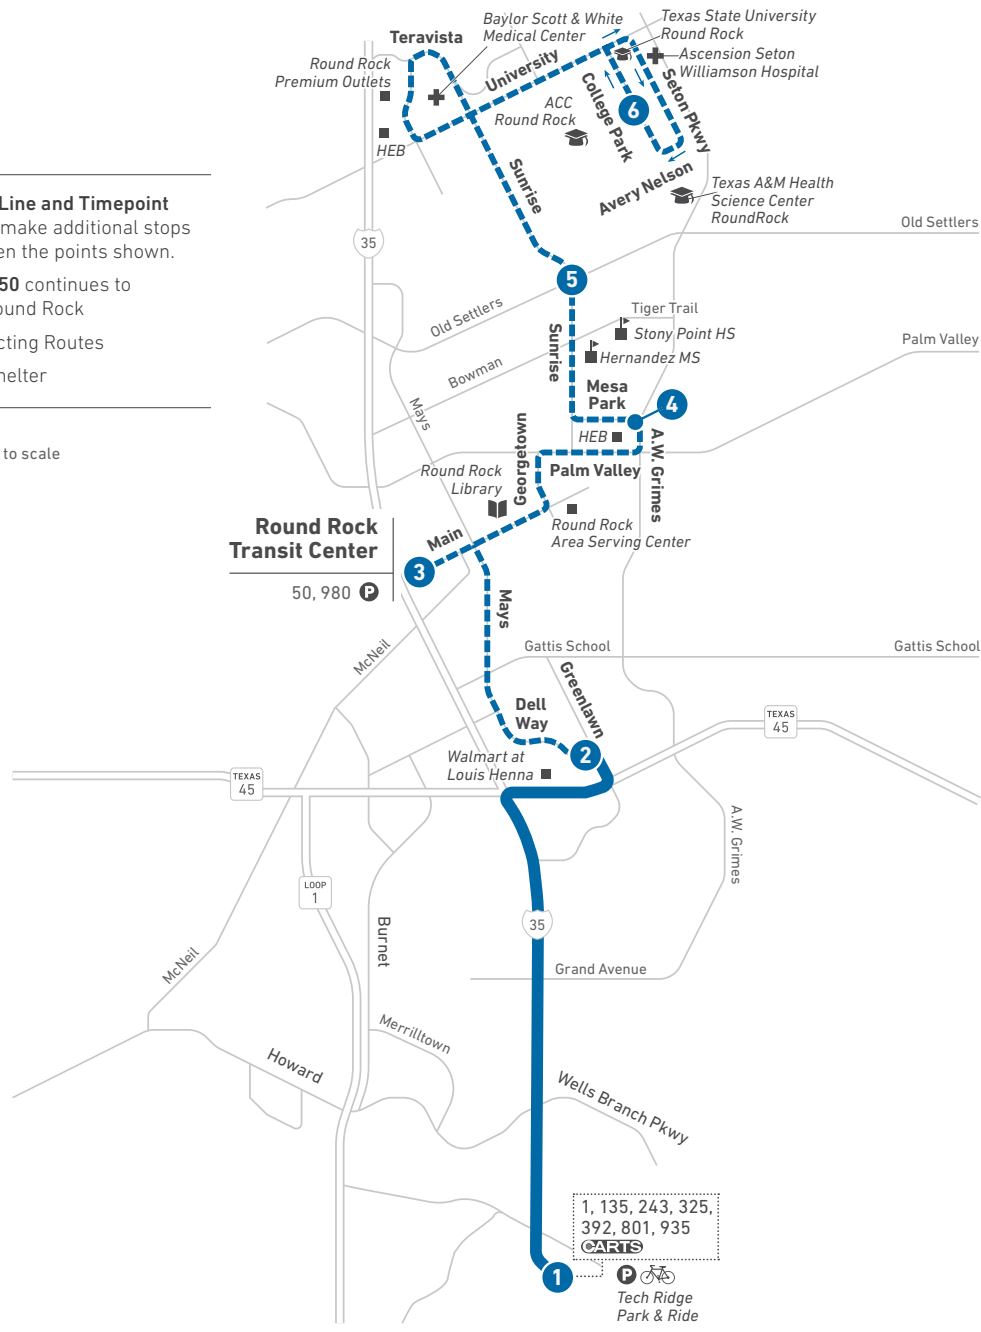

Scan the QR code to see an online version of this route map.

DESTINATIONS

- ACC Round Rock
- Texas A&M Health Science Center
- Ascension Seton Williamson Hospital
- Texas State University Round Rock
- Baylor Scott & White Medical Center
- Round Rock Premium Outlets
- HEB (University Blvd., Palm Valley)
- Stony Point High School
- Hernandez Middle School
- Round Rock Area Serving Center
- Round Rock Library
- Round Rock Transit Center
- Walmart
- Tech Ridge Park & Ride

152/50

Round Rock Tech Ridge

LEGEND

- 1** **Route Line and Timepoint**
Buses make additional stops between the points shown.
- **Route 50** continues to ACC Round Rock
- 1** **Connecting Routes**
- Bike Shelter**

Map not to scale

Scan the QR code to see an online version of this route map.

DESTINATIONS

- Tech Ridge Park & Ride
- Walmart
- Round Rock Transit Center
- Round Rock Library
- Round Rock Area Serving Center
- Hernandez Middle School
- Stony Point High School
- HEB (University Blvd., Palm Valley)
- Round Rock Premium Outlets
- Baylor Scott & White Medical Center
- Texas State University Round Rock
- Ascension Seton Williamson Hospital
- Texas A&M Health Science Center
- ACC Round Rock

NOTES

After departing the bus stop at Dell Way, southbound trips continue as Route 152 and northbound trips operate as Route 50. Customers can remain seated on their bus if continuing past Dell Way stop in either direction.