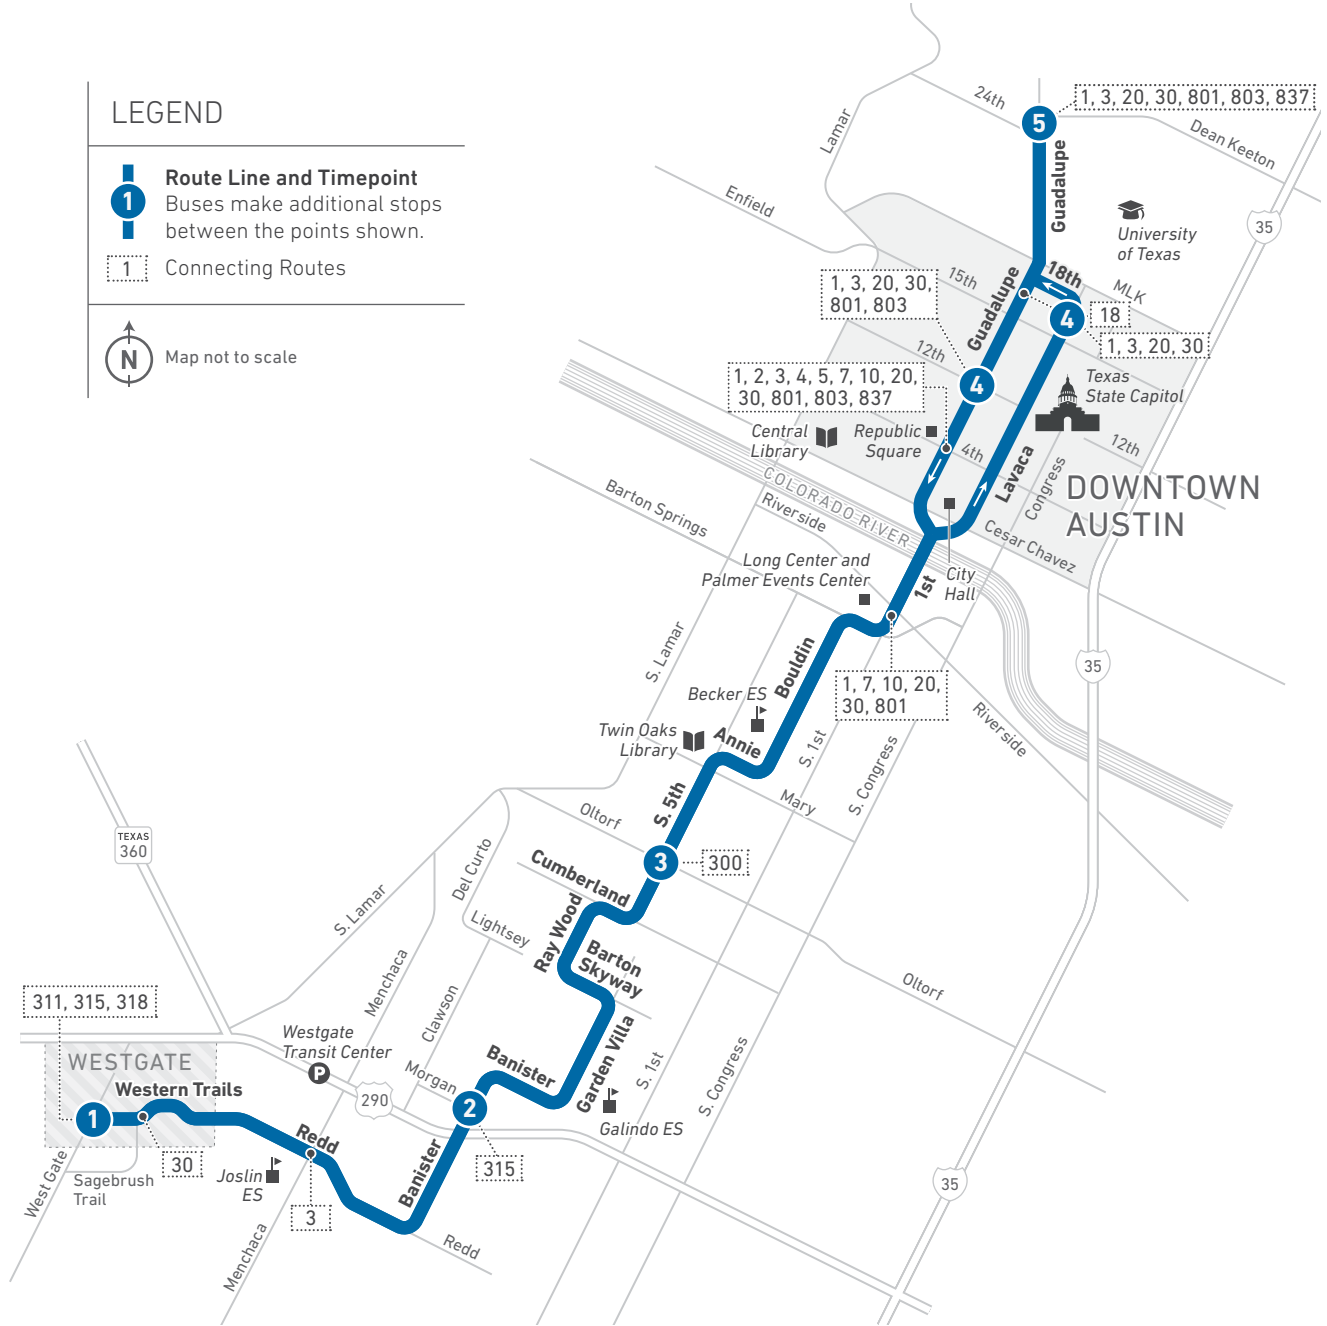

Scan the QR code to see an online version of this route map.

DESTINATIONS

- ACC Round Rock
- Texas A&M Health Science Center
- Ascension Seton Williamson Hospital
- Texas State University Round Rock
- Baylor Scott & White Medical Center
- Round Rock Premium Outlets
- HEB (University Blvd., Palm Valley)
- Stony Point High School
- Hernandez Middle School
- Round Rock Area Serving Center
- Round Rock Library
- Round Rock Transit Center
- Walmart
- Tech Ridge Park & Ride

103

Menchaca Flyer

LEGEND

- 1** **Route Line and Timepoint**
Buses make additional stops between the points shown.
- Non-stop Service
- 1** Connecting Routes

Scan the QR code to see an online version of this route map.

NOTES

- Buses on Flyer routes stop less often. Typically, Flyers offer direct service between neighborhoods and the UT campus or downtown Austin.
- Northbound (morning)—after departing Menchaca/Stassney, buses make the best time that traffic and safety will allow. After departing the last outlying bus stop (Menchaca/Prather—just north of Ben White Blvd.), service is in “drop-off mode only.” Customers will not be picked up along remaining portions of the route.
- Southbound (afternoon)—after departing 8th/Congress, buses make the best time that traffic and safety will allow. After departing the last downtown area bus stop (Lamar/5th), service is in “drop-off mode only.” Customers will not be picked up along remaining portions of the route.

105

South 5th Flyer

LOCAL

LEGEND

Route Line and Timepoint
Buses make additional stops between the points shown.

Connecting Routes

Map not to scale

Scan the QR code to see an online version of this route map.