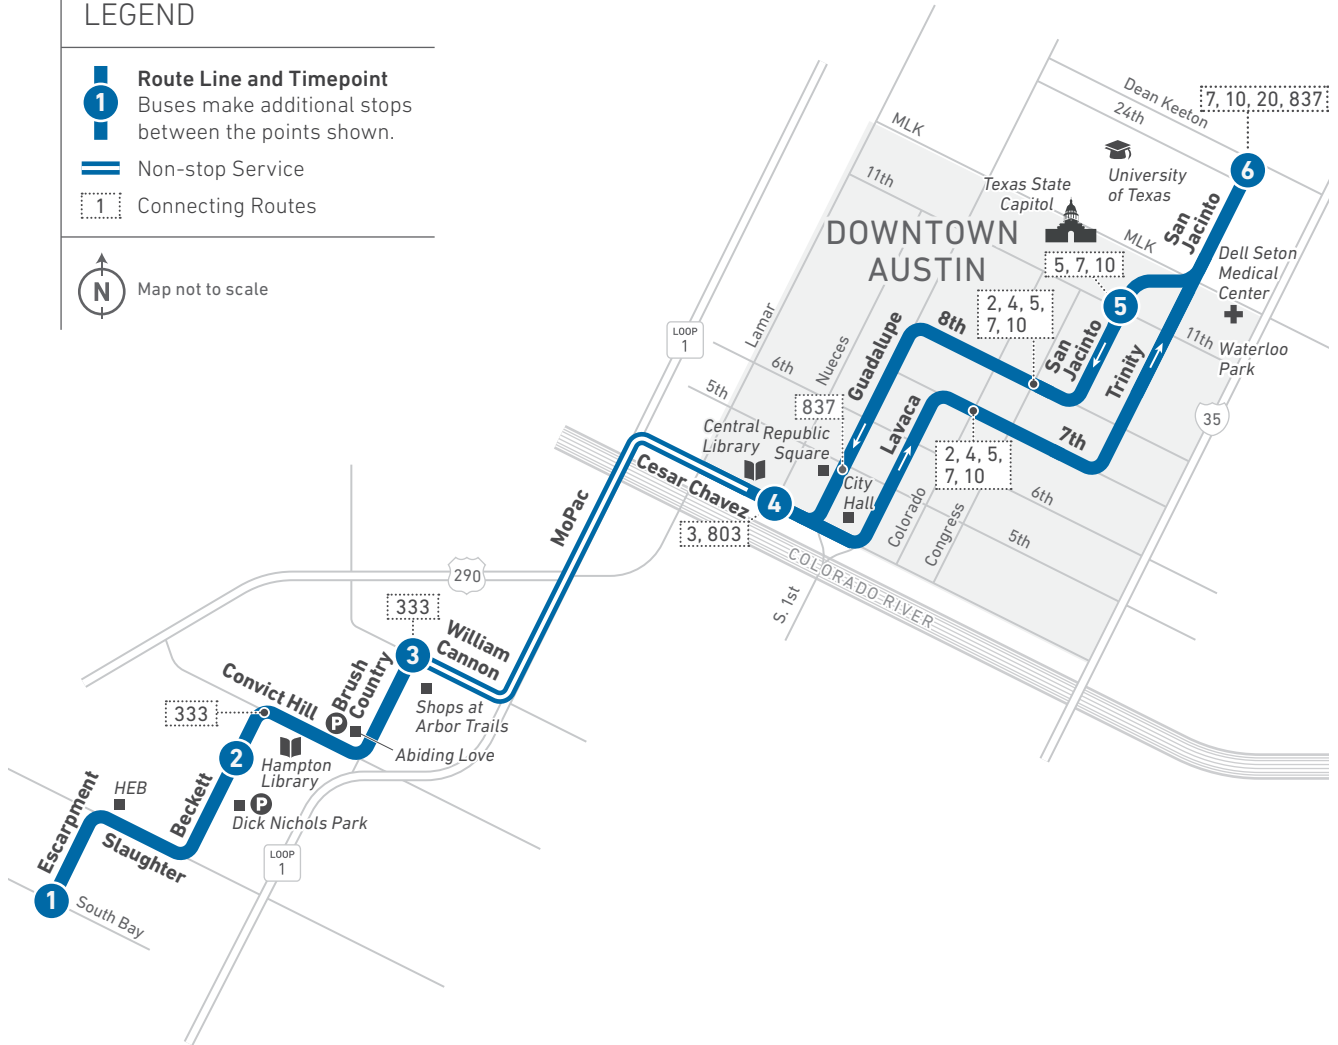

105

South 5th Flyer

LOCAL

LEGEND

Route Line and Timepoint
Buses make additional stops between the points shown.

Connecting Routes

Map not to scale

Scan the QR code to see an online version of this route map.

105 WEEKDAYS/NORTHBOUND

105 WEEKDAYS/SOUTHBOUND

1 Western Trails at Sagebrush	2 Bamister at Ben White	3 South 5th at Oltorf	4 Lavaca at 17th	5 Guadalupe at UT West Mall (NB)	To Route/Garage	5 Guadalupe at UT West Mall Station (SB)	4 Capitol Station	3 South 5th at Oltorf	2 Bamister at Morgan	1 Western Trails at Sagebrush	To Route/Garage
6:45	6:59	7:09	7:27	7:32		4:15	4:22	4:42	4:51	4:59	
8:30	8:44	8:54	9:14	9:19	G	6:15	6:21	6:36	6:44	6:51	G
MORNING						AFTERNOON					

111

South MoPac Flyer

LEGEND

- Route Line and Timepoint**
Buses make additional stops between the points shown.
- Non-stop Service
- Connecting Routes

Scan the QR code to see an online version of this route map.

NOTES

- Seaholm/Central Library Station is a timepoint only going Northbound. Buses on Flyer routes stop less often. Typically, Flyers offer direct service between neighborhoods and the UT campus or downtown Austin.
- Northbound (morning)-after departing Brush Country/William Cannon, service is in “drop-off mode only” and buses make the best time that traffic and safety will allow.
- Southbound (afternoon)-after departing San Jacinto/11th, buses make the best time that traffic and safety will allow. After departing Seaholm Station, service is in “drop-off mode only.”