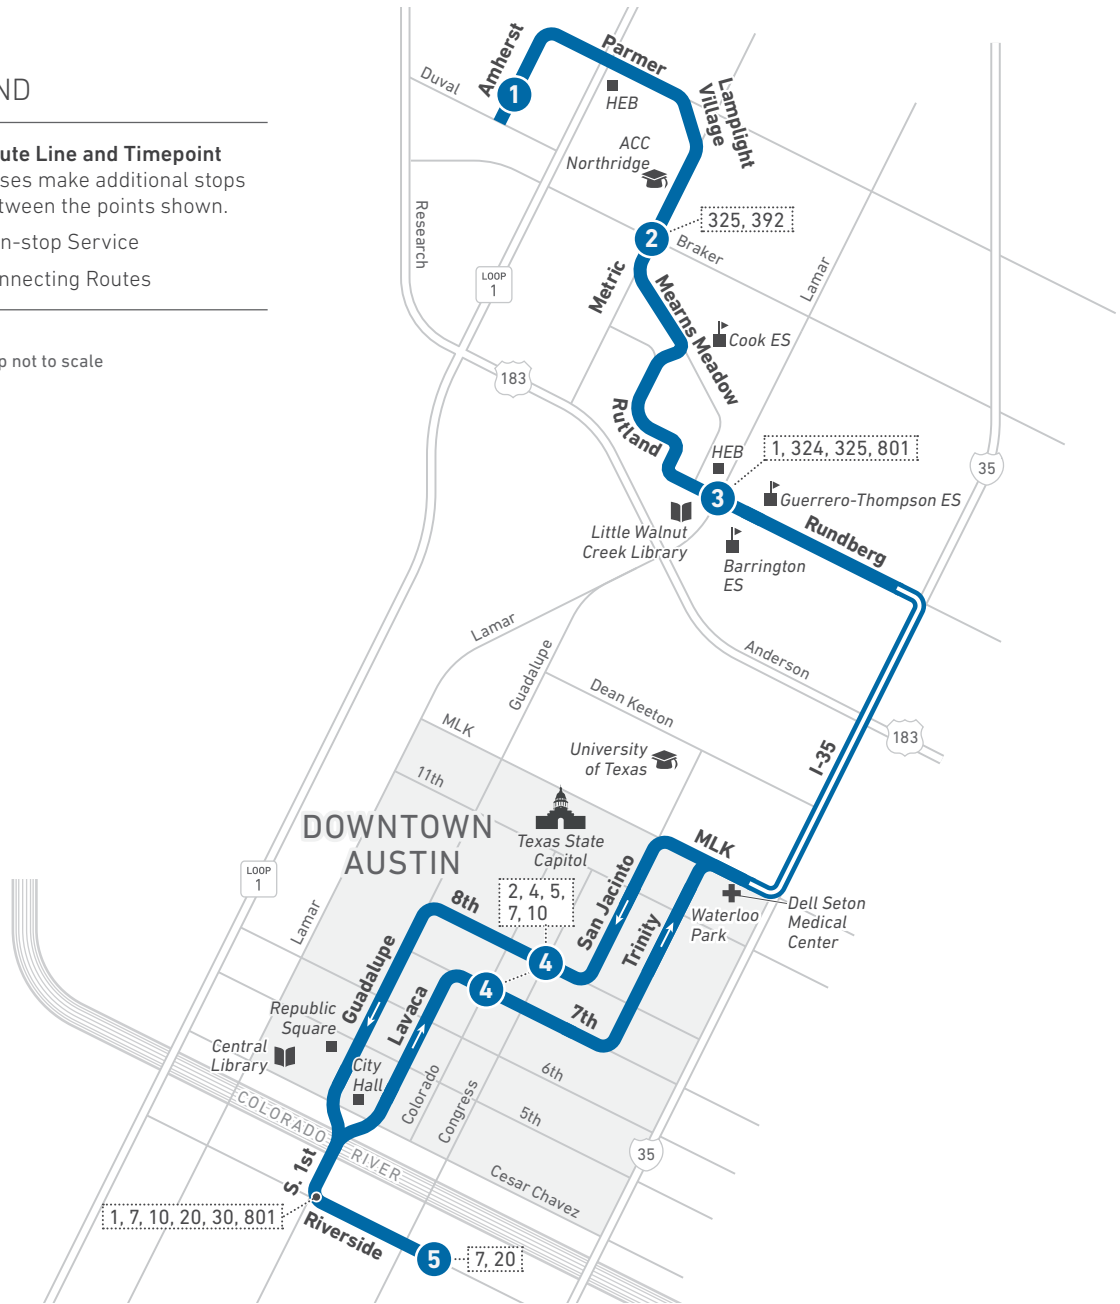

Scan the QR code to see an online version of this route map.

DESTINATIONS

- ACC Round Rock
- Texas A&M Health Science Center
- Ascension Seton Williamson Hospital
- Texas State University Round Rock
- Baylor Scott & White Medical Center
- Round Rock Premium Outlets
- HEB (University Blvd., Palm Valley)
- Stony Point High School
- Hernandez Middle School
- Round Rock Area Serving Center
- Round Rock Library
- Round Rock Transit Center
- Walmart
- Tech Ridge Park & Ride

LEGEND

-  **Route Line and Timepoint**
Buses make additional stops between the points shown.
-  Non-stop Service
-  Connecting Routes
-  Bike Shelter

 Map not to scale

Scan the QR code to see an online version of this route map.

135 WEEKDAYS/NORTHBOUND

135 WEEKDAYS/SOUTHBOUND

MORNING				AFTERNOON			
1	2	3	To Route/Garage	3	2	1	To Route/Garage
Pleasant Valley at 7th	Airport at Manor	Tech Ridge Park & Ride (Bay B)		Tech Ridge Park & Ride (Bay B)	Airport at Manor	Pleasant Valley at 7th	
5:10	5:20	5:44	142	6:15	6:41	6:50	G
6:46	6:56	7:20	142	7:15	7:41	7:50	G

142

Metric Flyer

LEGEND

- Route Line and Timepoint**
Buses make additional stops between the points shown.
- Non-stop Service**
- Connecting Routes**

Scan the QR code to see an online version of this route map.