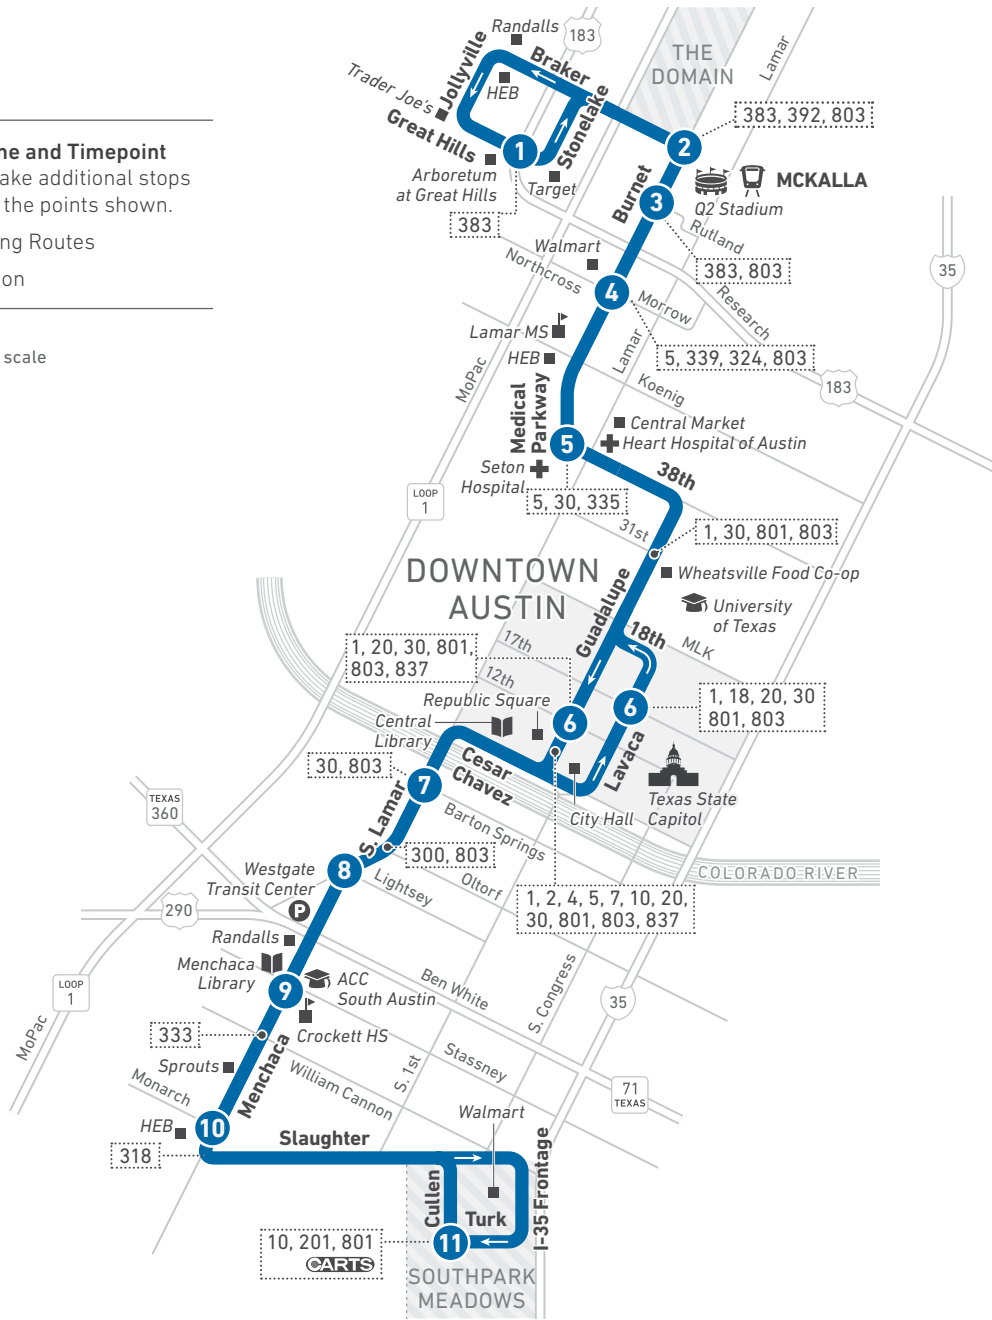

## LEGEND

**1** Route Line and Timepoint  
Buses make additional stops between the points shown.

Connecting Routes

Rail Station

Map not to scale

Scan the QR code to see an online version of this route map.