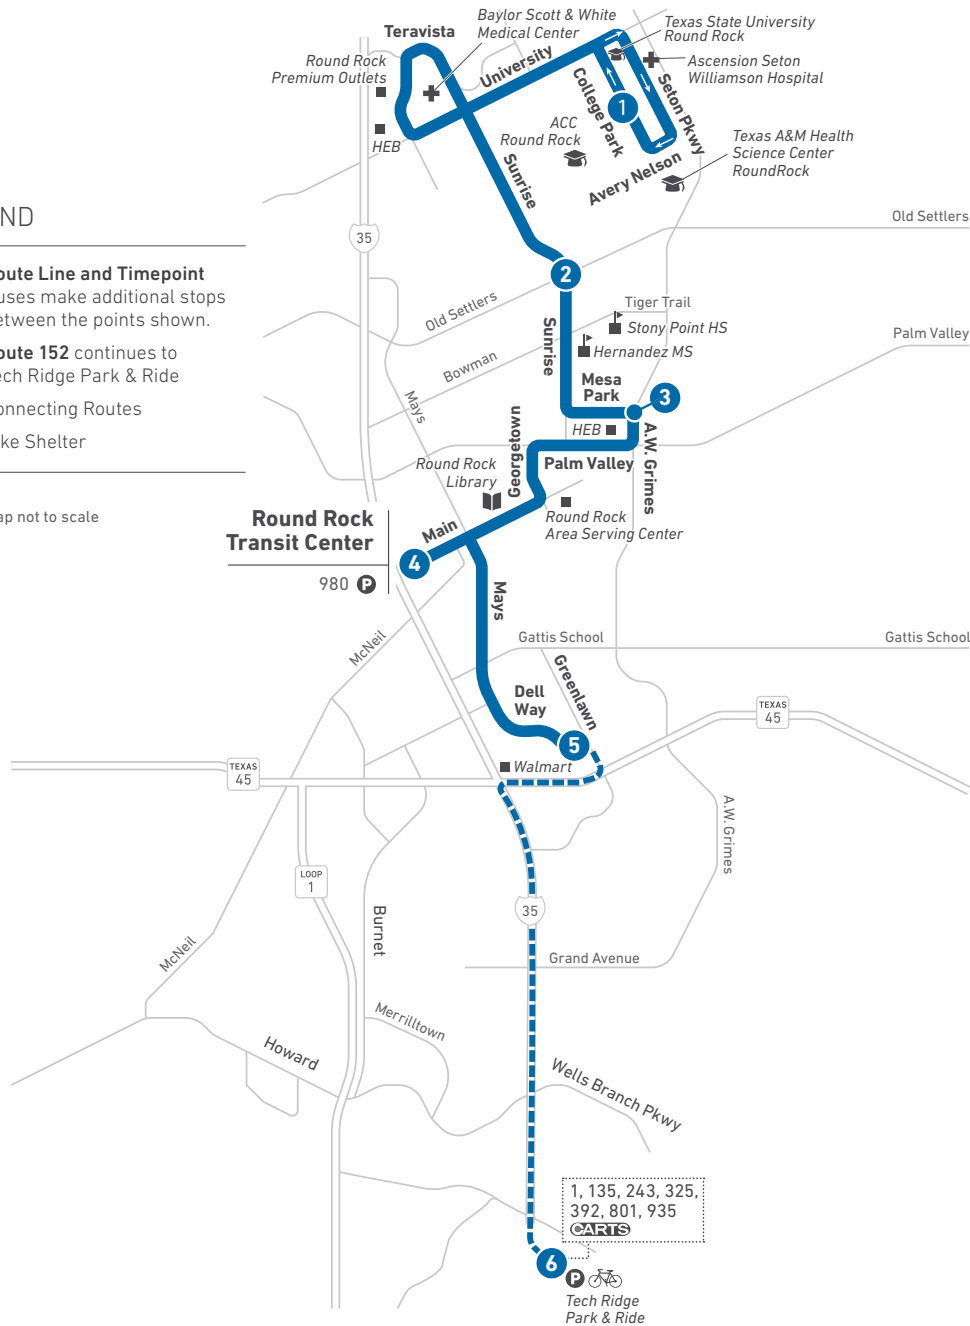

50/152

Round Rock Tech Ridge

LEGEND

- **Route Line and Timepoint**
  Buses make additional stops between the points shown.
- **Route 152 continues to**
  Tech Ridge Park & Ride
- **Connecting Routes**
- **Bike Shelter**

Scan the QR code to see an online version of this route map.

DESTINATIONS

- ACC Round Rock
- Texas A&M Health Science Center
- Ascension Seton Williamson Hospital
- Texas State University Round Rock
- Baylor Scott & White Medical Center
- Round Rock Premium Outlets
- HEB (University Blvd., Palm Valley)
- Stony Point High School
- Hernandez Middle School
- Round Rock Area Serving Center
- Round Rock Library
- Round Rock Transit Center
- Walmart
- Tech Ridge Park & Ride

NOTES

After departing the bus stop at Dell Way & Greenlawn southbound trips continue as Route 152 and northbound trips operate as Route 50. Customers can remain seated on their bus if continuing past Dell Way stop in either direction.