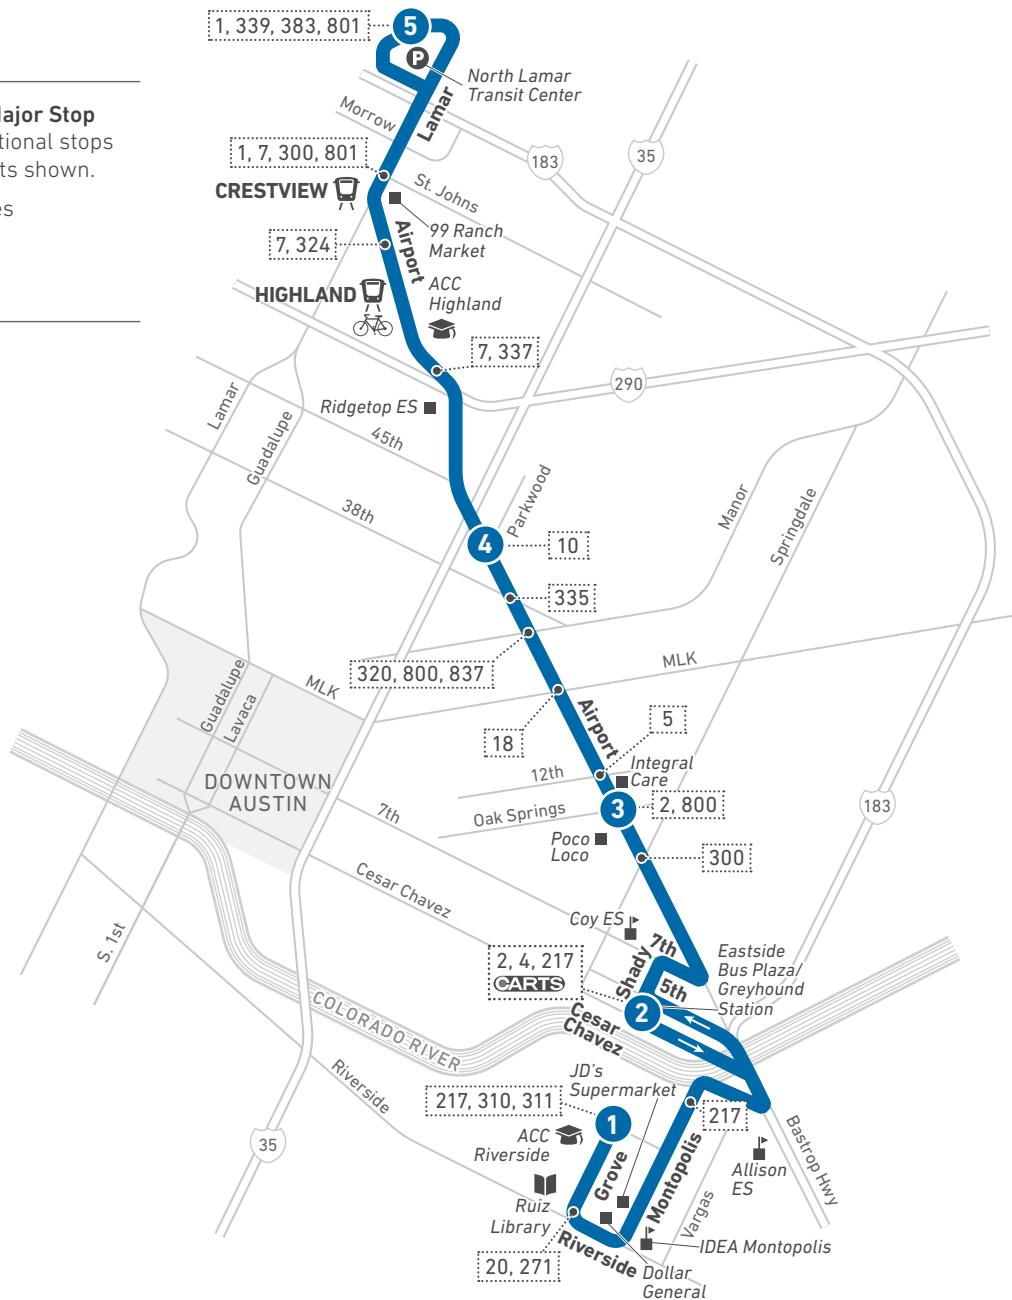

## LEGEND

**1** Route Line and Major Stop  
Buses make additional stops between the points shown.

Connecting Routes

Rail Station

Bike Shelter

Map not to scale

Scan the QR code to see an online version of this route map.