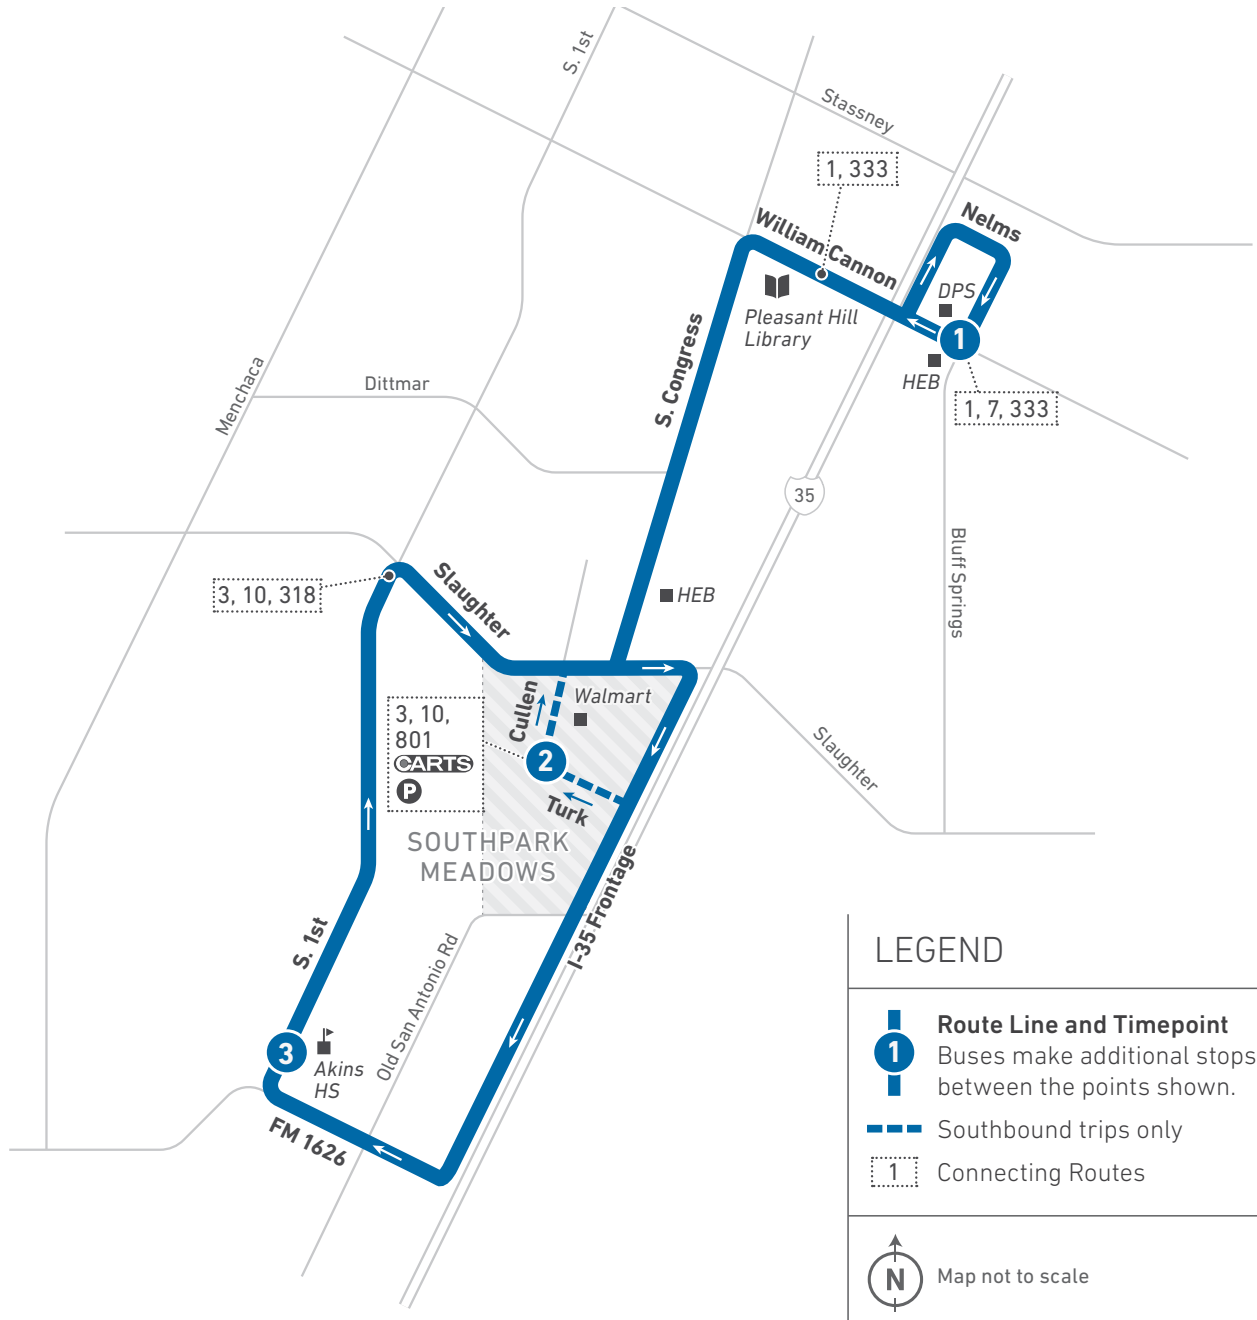

201

Southpark Meadows

LOCAL

LEGEND

1 **Route Line and Timepoint**
Buses make additional stops between the points shown.

--- Southbound trips only

1 Connecting Routes

Map not to scale

Scan the QR code to see an online version of this route map.

DESTINATIONS

- HEB (Bluff Springs, S. Congress)
- Department of Public Safety
- Pleasant Hill Library
- Southpark Meadows
- Walmart
- Akins High School

NOTES

Turk at Cullen (Southpark Meadows) is a timepoint only going Southbound.