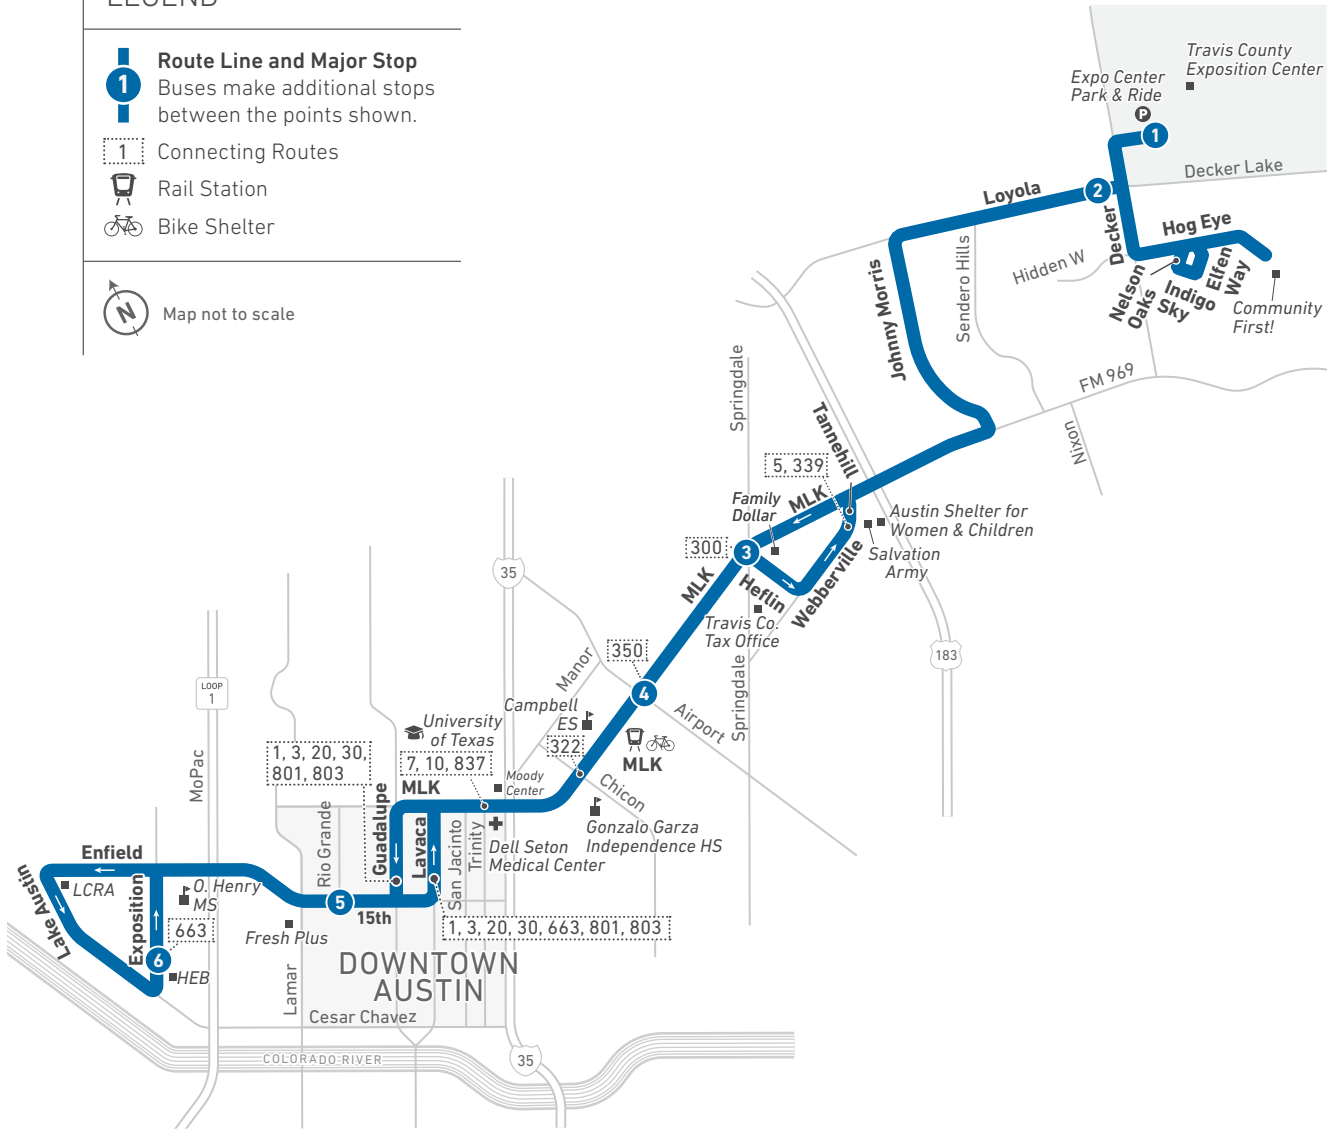

18

MLK

LOCAL

LEGEND

- **1** **Route Line and Major Stop**
  Buses make additional stops between the points shown.
- Connecting Routes
- Rail Station
- Bike Shelter

Map not to scale

Scan the QR code to see an online version of this route map.

DESTINATIONS

- Expo Center Park & Ride
- Travis County Exposition Center
- Community First!
- Salvation Army
- Austin Shelter for Women & Children
- Family Dollar
- Travis County Tax Office
- Lone Star Family Market
- MLK Station
- Campbell Elementary School
- Gonzalo Garza Independence High School
- Moody Center
- Dell Seton Medical Center
- University of Texas
- Downtown Austin
- Fresh Plus Grocery
- LCRA
- HEB
- O. Henry Middle School