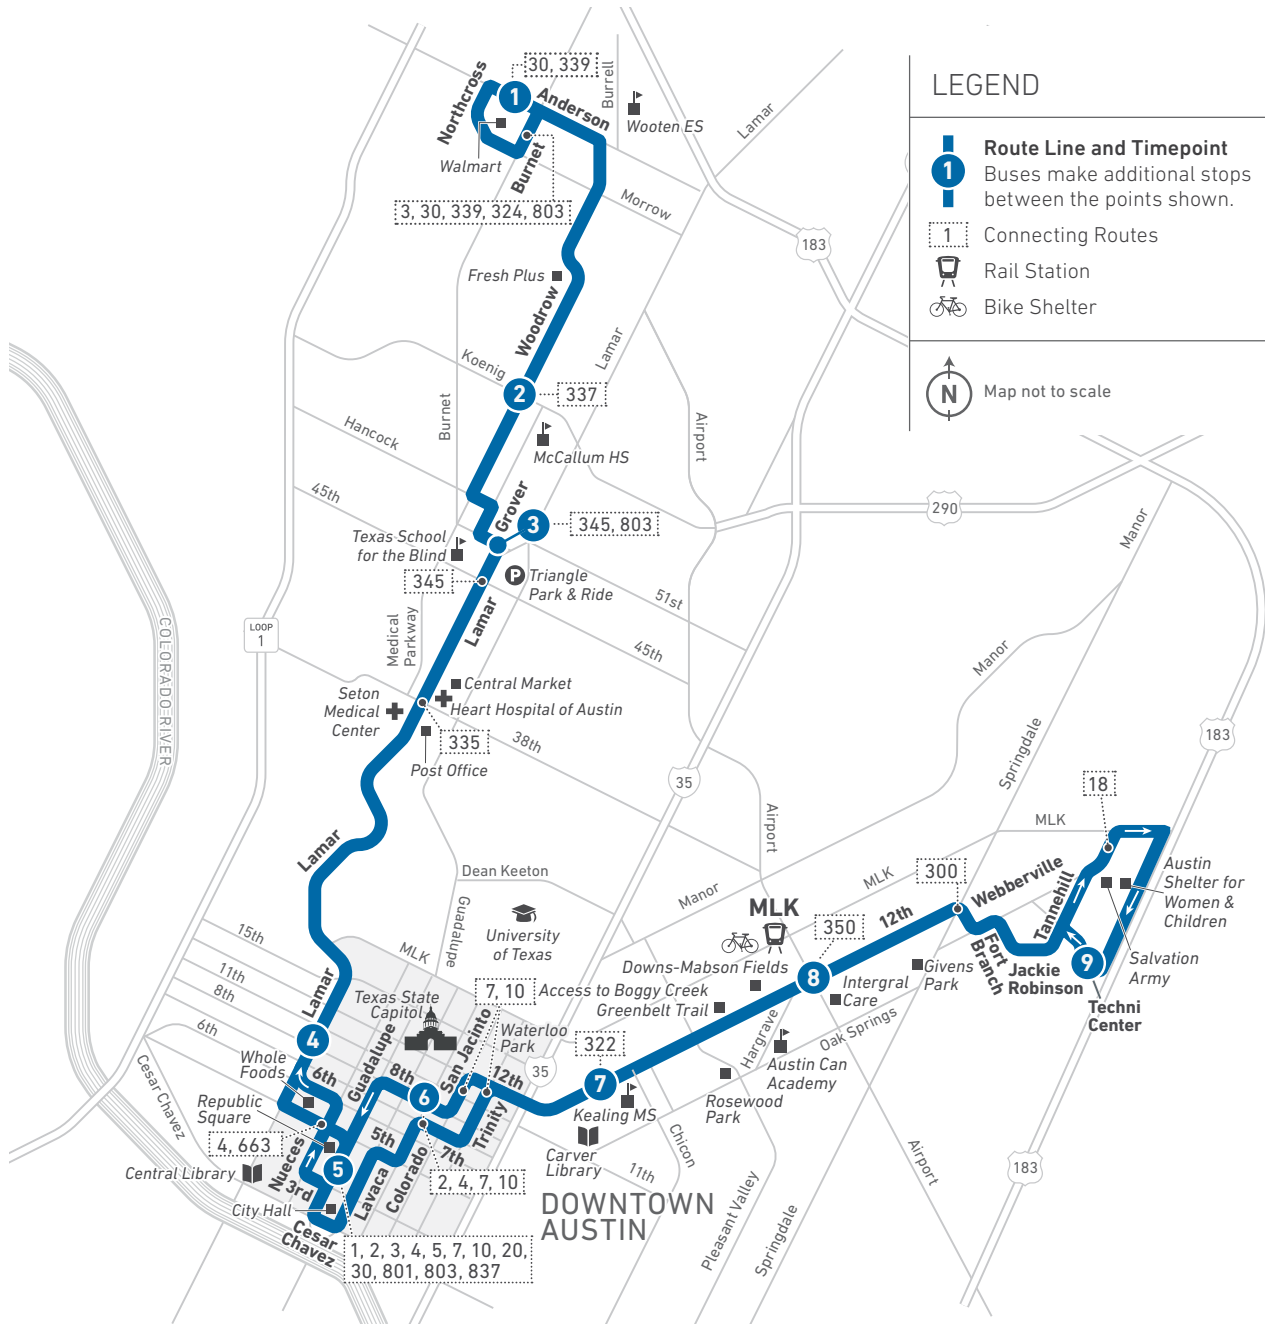

# Woodrow/East 12th

LOCAL

**LEGEND**

- Route Line and Timepoint**  
Buses make additional stops between the points shown.
- Connecting Routes**
- Rail Station**
- Bike Shelter**

Map not to scale

Scan the QR code to see an online version of this route map.