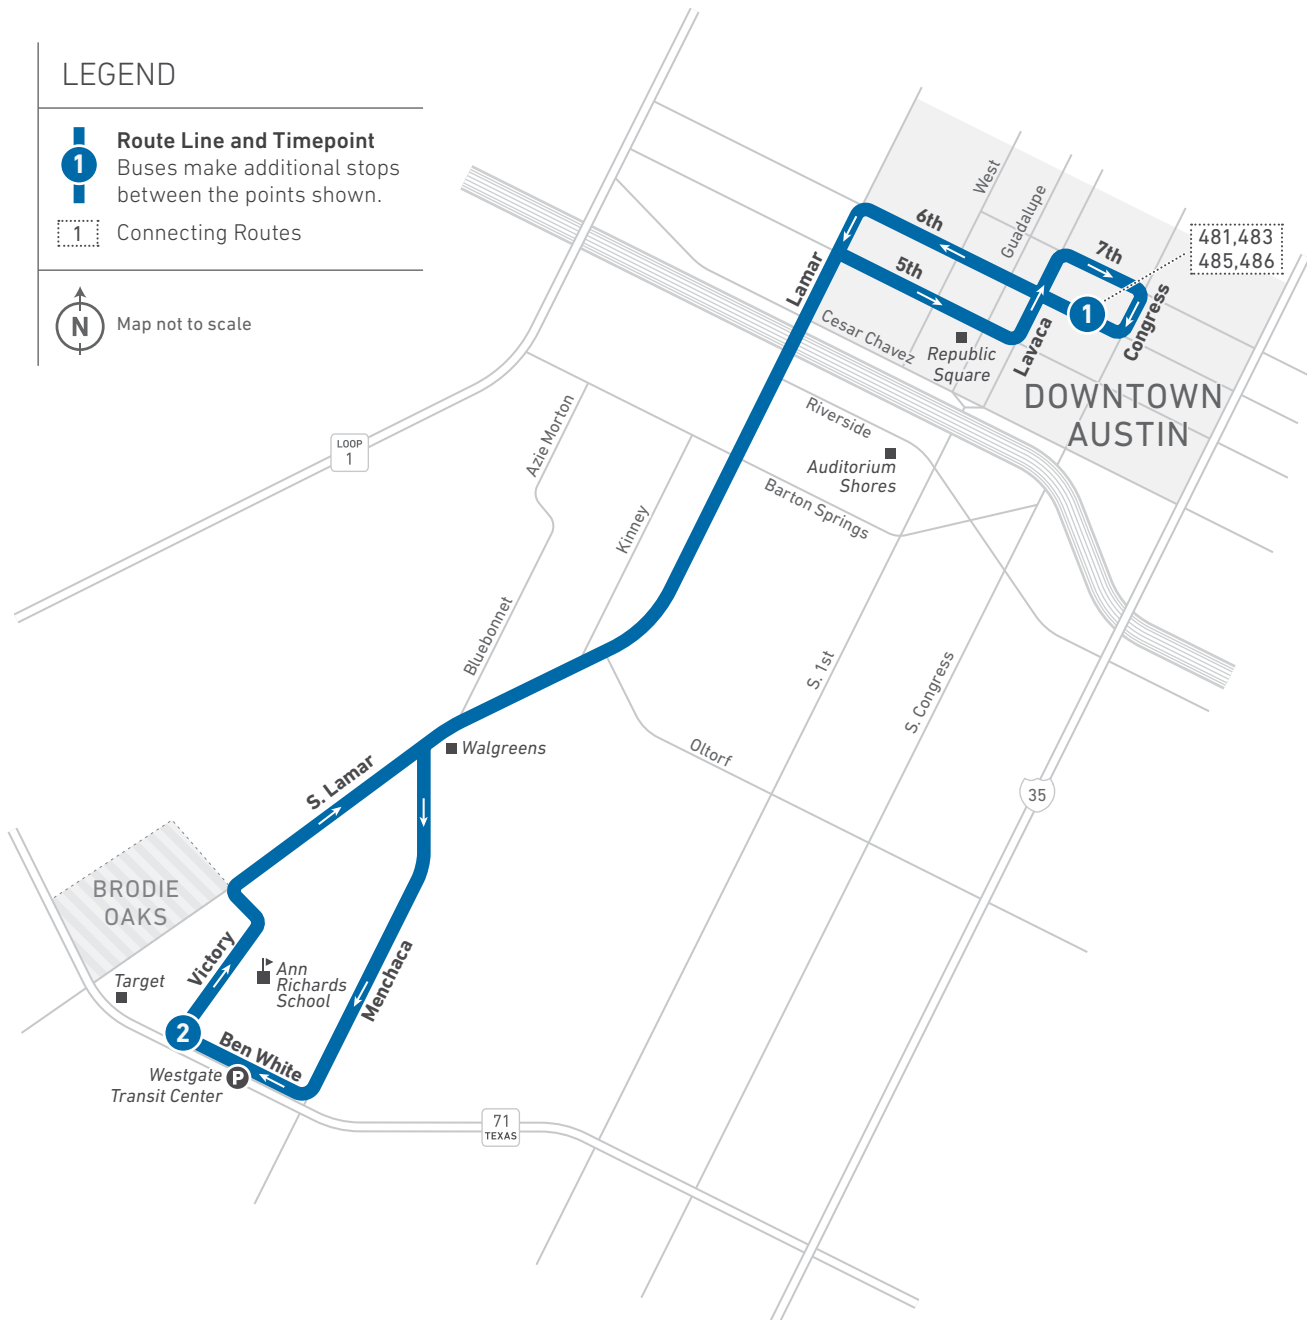

484

Night Owl South Lamar

LEGEND

1 **Route Line and Timepoint**
Buses make additional stops between the points shown.

1 **Connecting Routes**

N Map not to scale

Scan the QR code to see an online version of this route map.

DESTINATIONS

- Downtown Austin
- Republic Square
- Auditorium Shores
- Walgreens
- Brodie Oaks Shopping Center
- Target
- Ann Richards School
- Westgate Transit Center