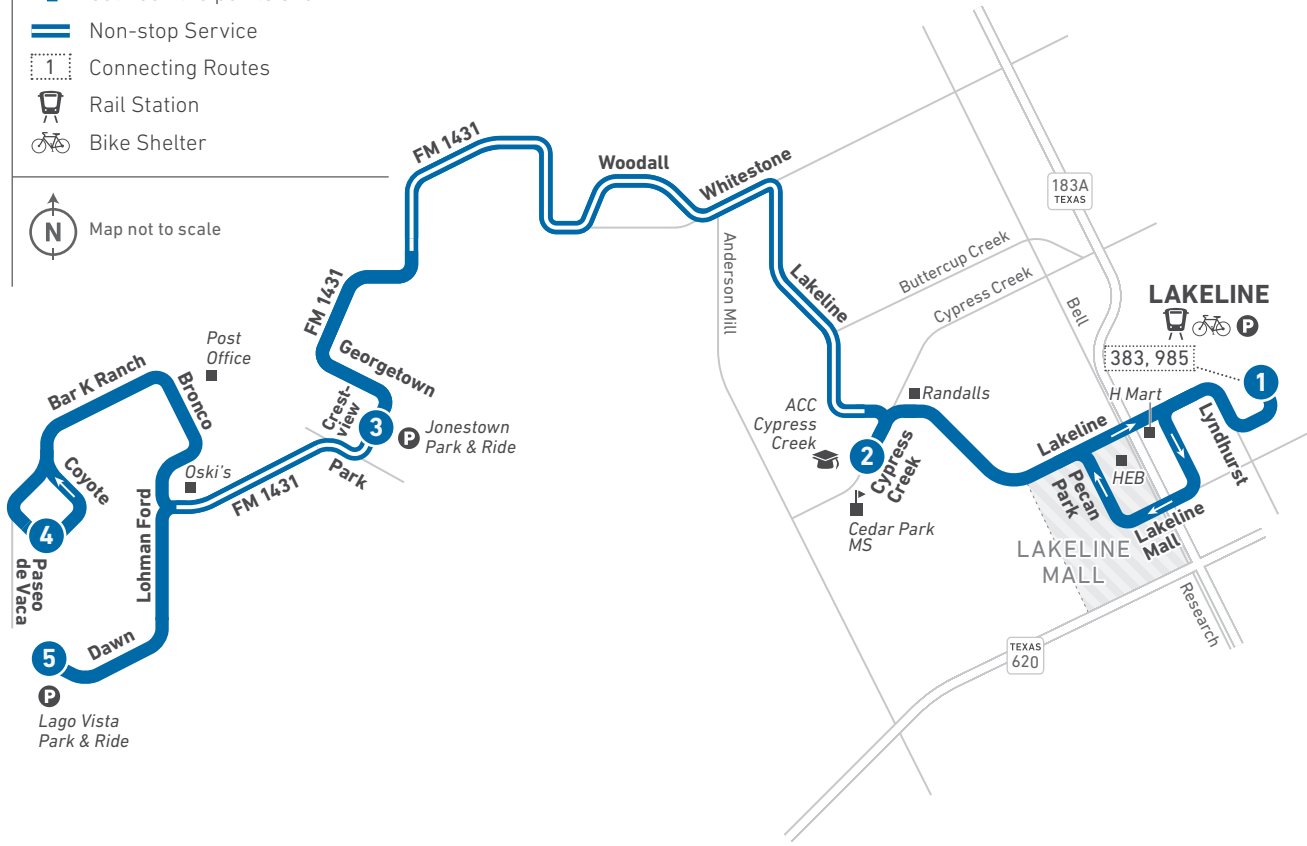

## LEGEND

- 1** **Route Line and Timepoint**  
Buses make additional stops between the points shown.
- Non-stop Service
- 1** Connecting Routes
- Rail Station
- Bike Shelter

Map not to scale

Scan the QR code to see an online version of this route map.