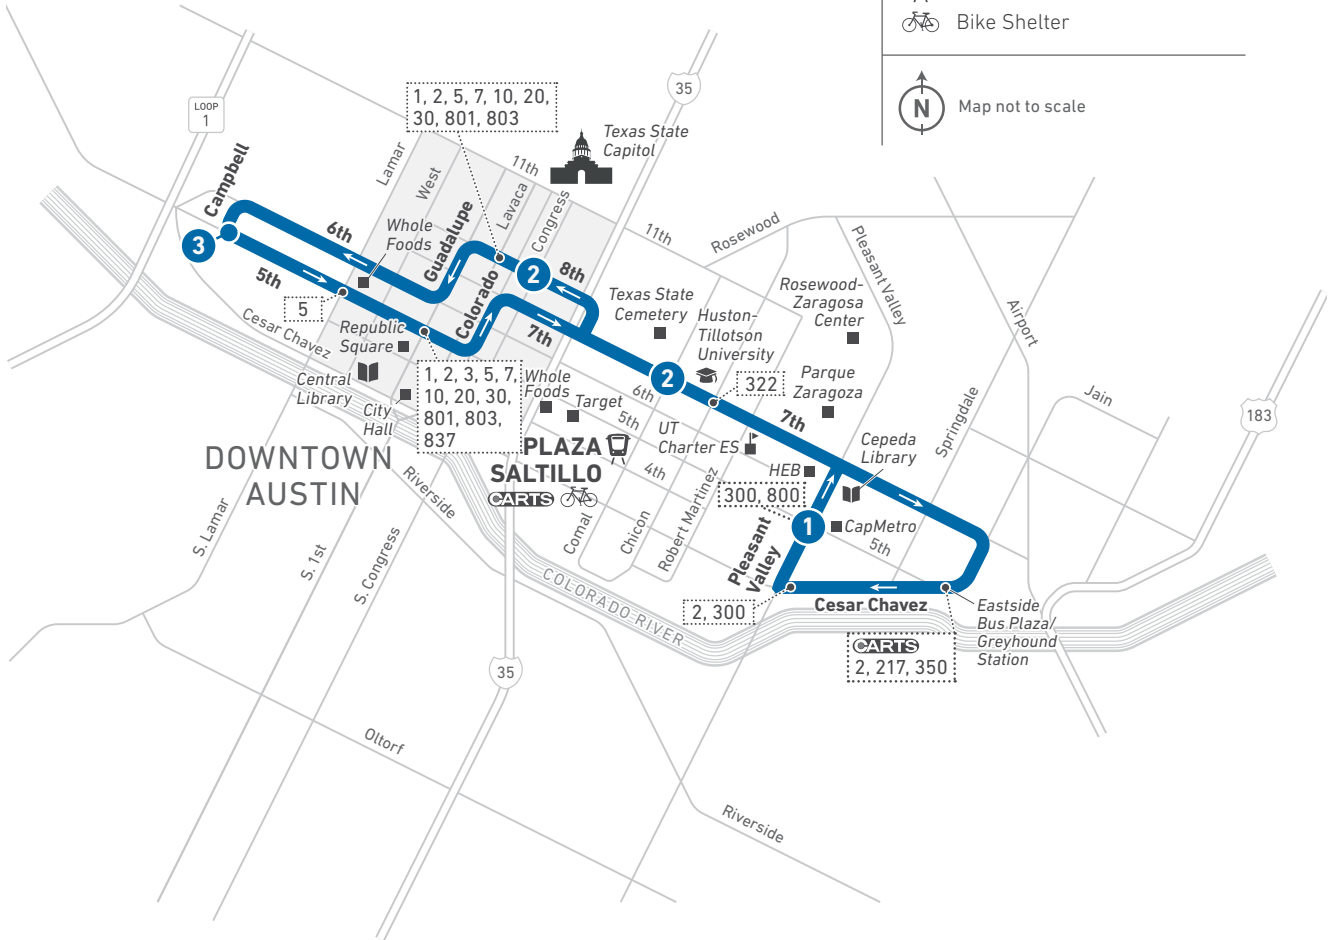

### LEGEND

- Route Line and Timepoint**  
Buses make additional stops between the points shown.
- Connecting Routes**
- Rail Station**
- Bike Shelter**

Map not to scale

Scan the QR code to see an online version of this route map.