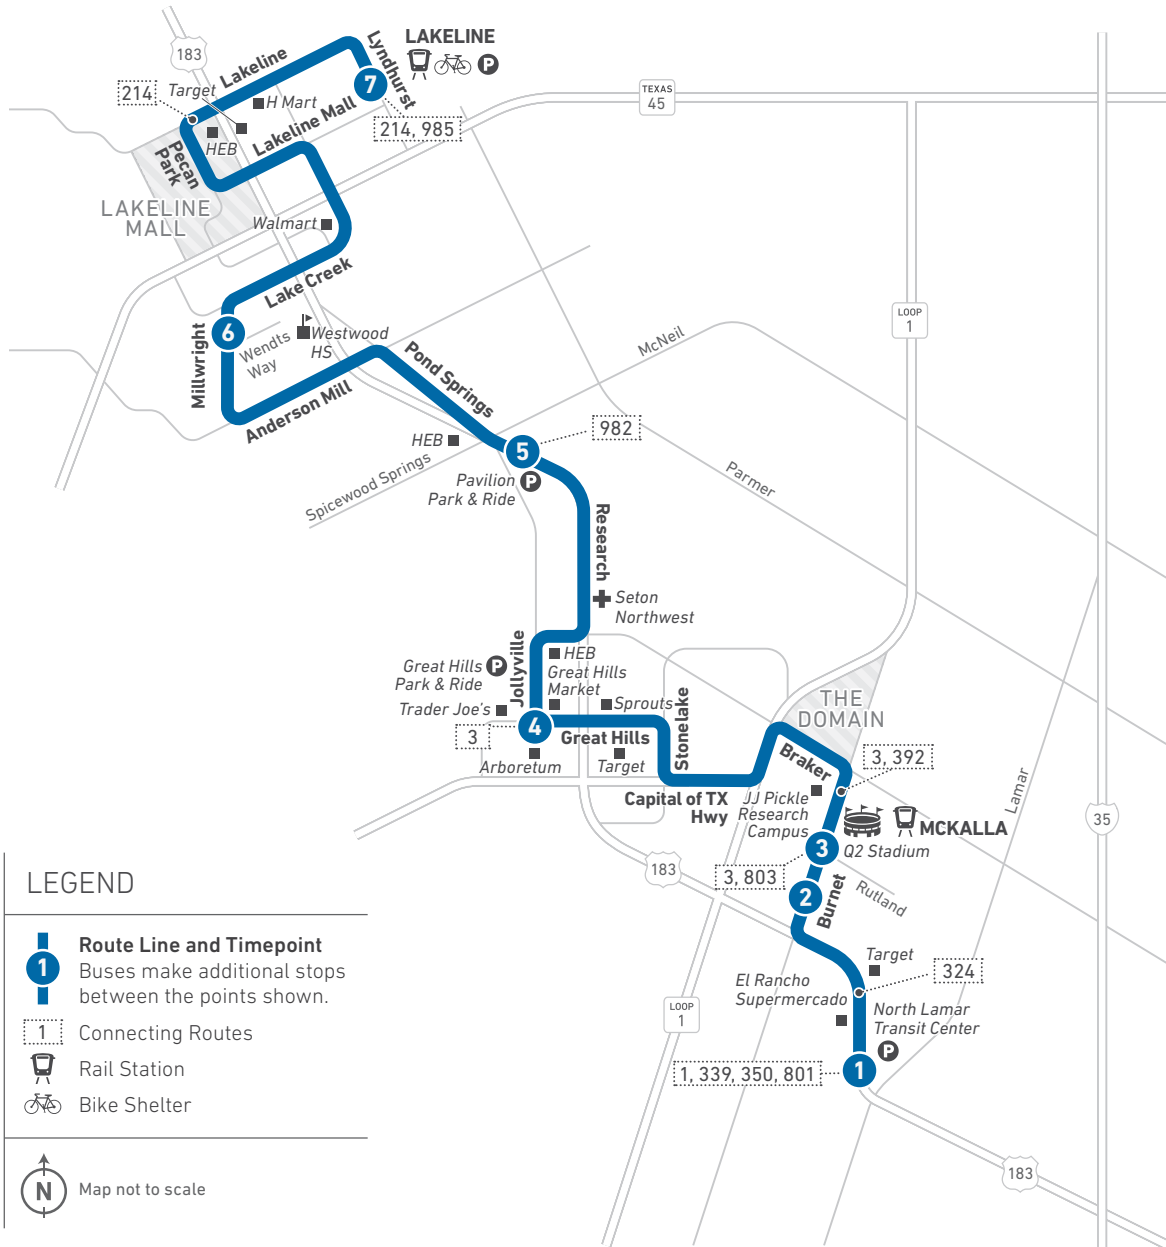

## LEGEND

- 1** Route Line and Timepoint  
Buses make additional stops between the points shown.
- 1** Connecting Routes
- Rail Station
- Bike Shelter

Map not to scale

Scan the QR code to see an online version of this route map.