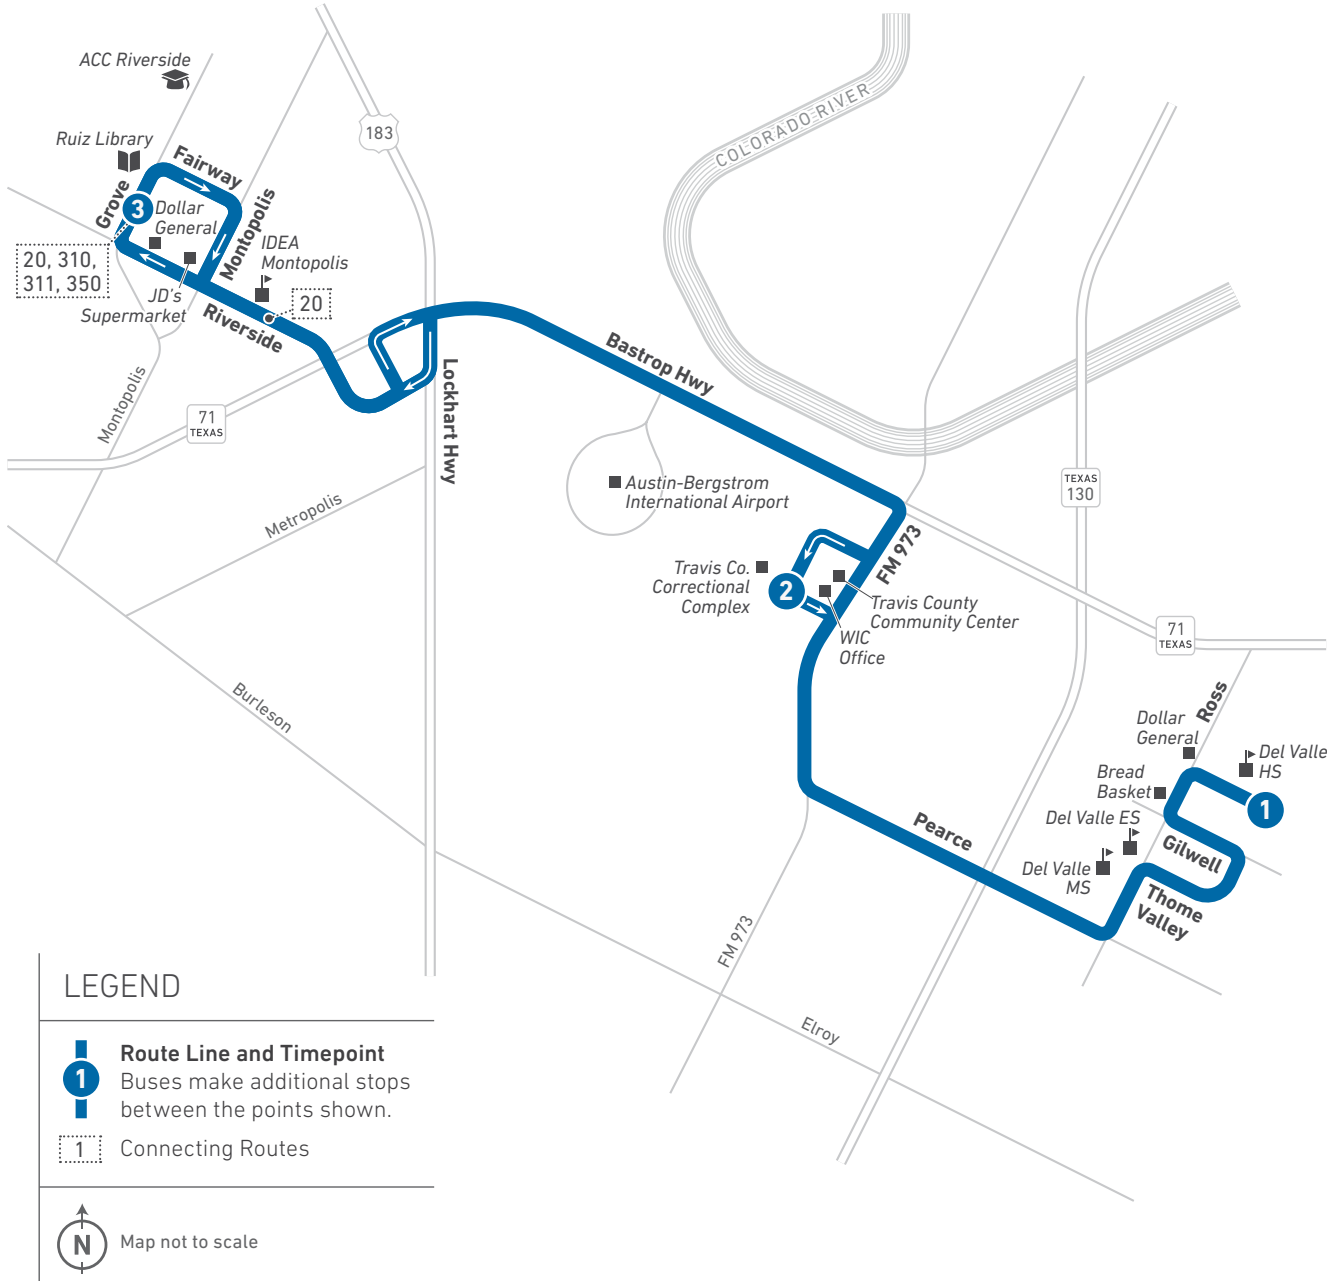

271

Del Valle Feeder

Scan the QR code to see an online version of this route map.

DESTINATIONS

- Del Valle High School
- Dollar General (Ross, Riverside)
- Bread Basket
- Del Valle Elementary School
- Del Valle Middle School
- Travis County Community Center
- WIC Office
- Travis County Correctional Complex
- Austin-Bergstrom International Airport
- IDEA Montopolis
- JD's Supermarket
- ACC Riverside
- Ruiz Library