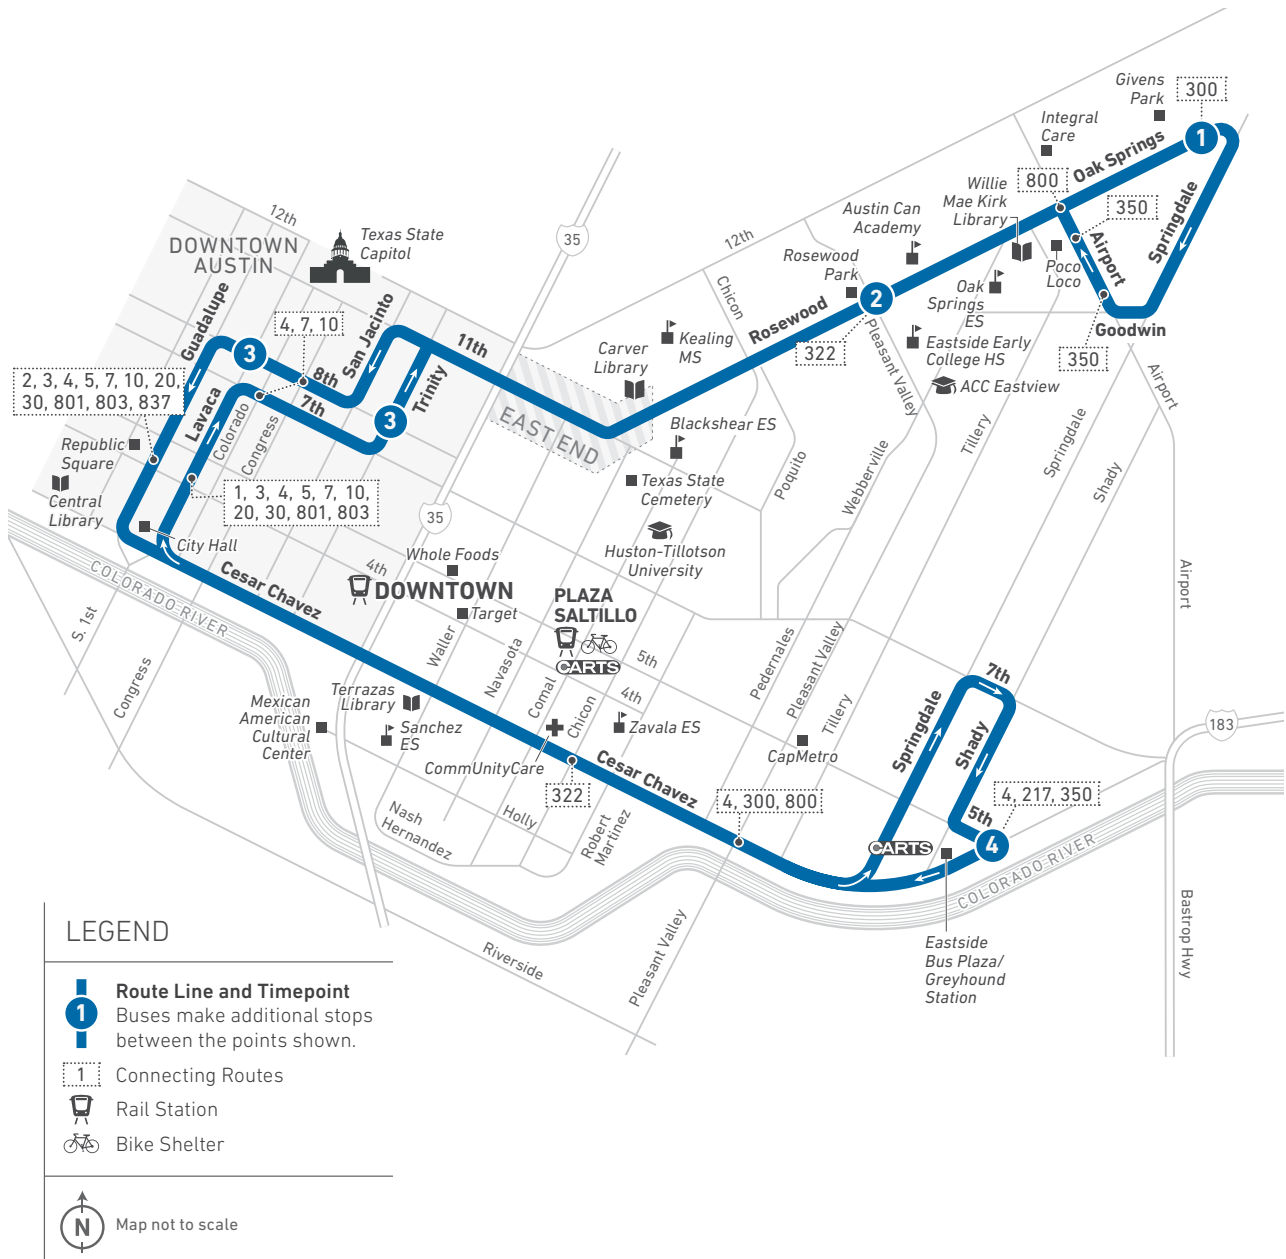

### DESTINATIONS

- Givens Park
- Poco Loco Supermercado
- Integral Care
- Willie Mae Kirk Library
- Oak Springs Elementary School
- Austin Can Academy
- Eastside Early College High School
- ACC Eastview
- Rosewood Park
- Blackshear Elementary School
- Kealing Middle School
- Carver Library
- Texas State Cemetery
- East End District
- Texas State Capitol
- Republic Square
- Central Library
- City Hall
- Downtown Station
- Mexican American Cultural Center
- Terrazas Library
- Target
- Whole Foods
- Sanchez Elementary School
- Plaza Saltillo Station
- CommUnityCare
- Zavala Elementary School
- CapMetro
- Eastside Bus Plaza
- Greyhound Station