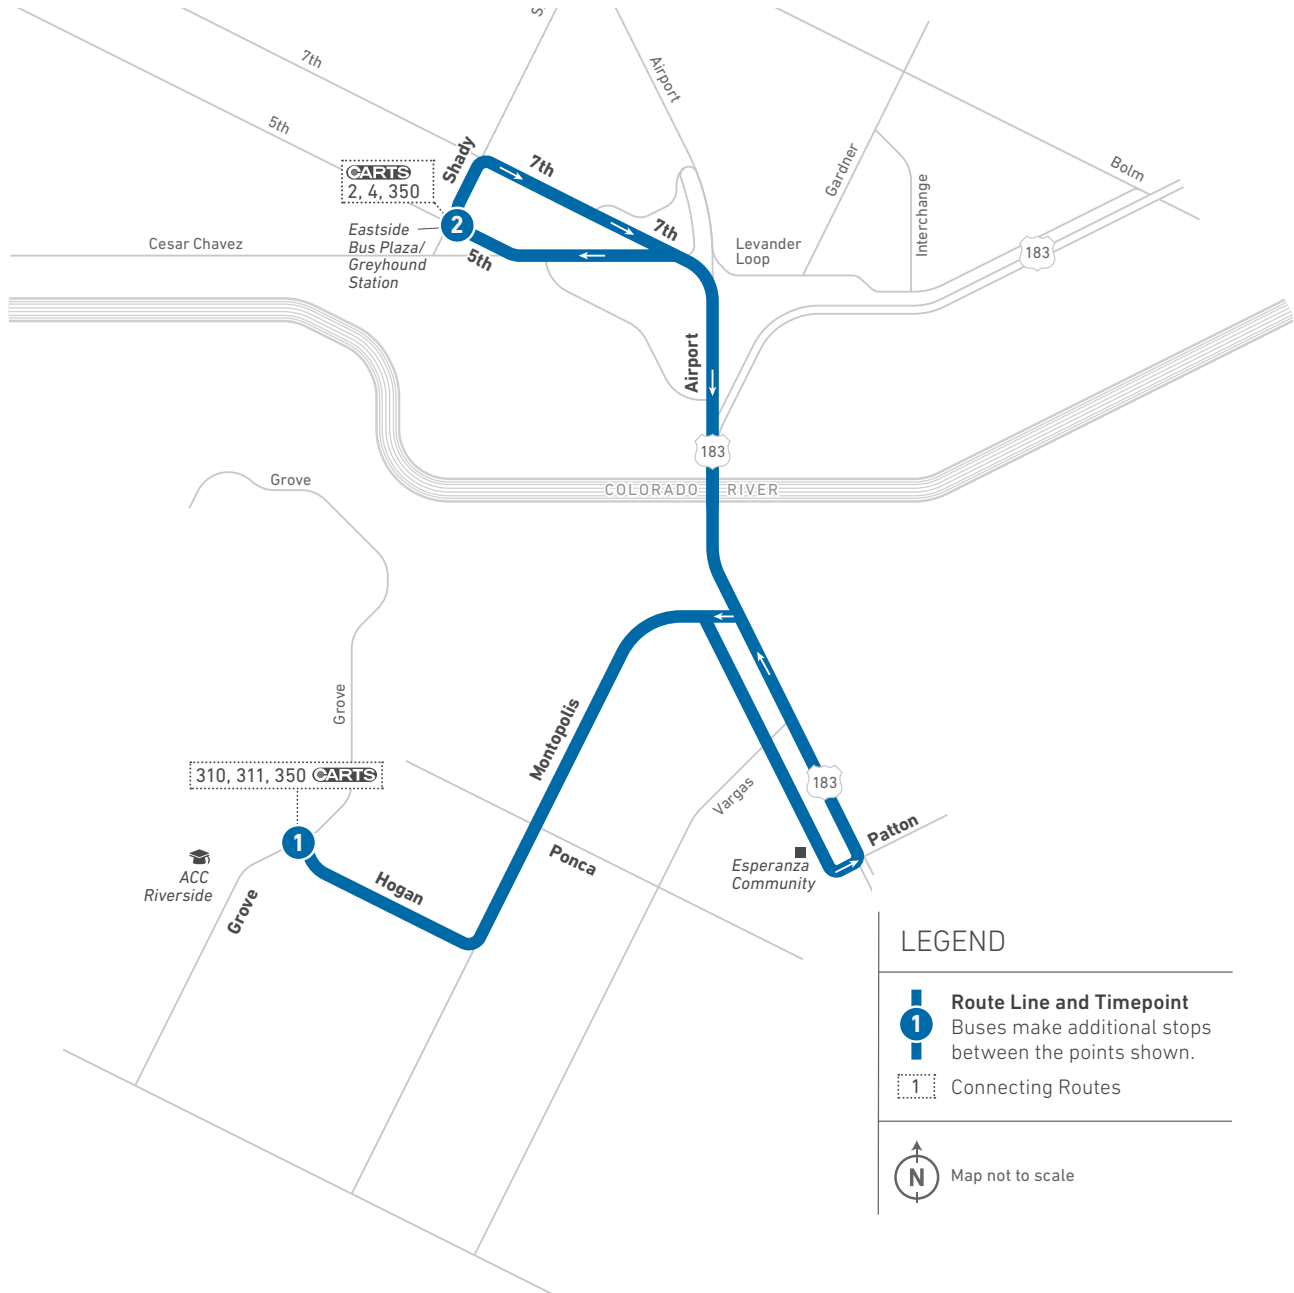

217

Montopolis Feeder

LOCAL

Scan the QR code to see an online version of this route map.

DESTINATIONS

- ACC Riverside
- Esperanza Community
- Eastside Bus Plaza
- Greyhound Station

NOTES

School trips only operate during the school year and are suspended during summer vacation. (See schedule)