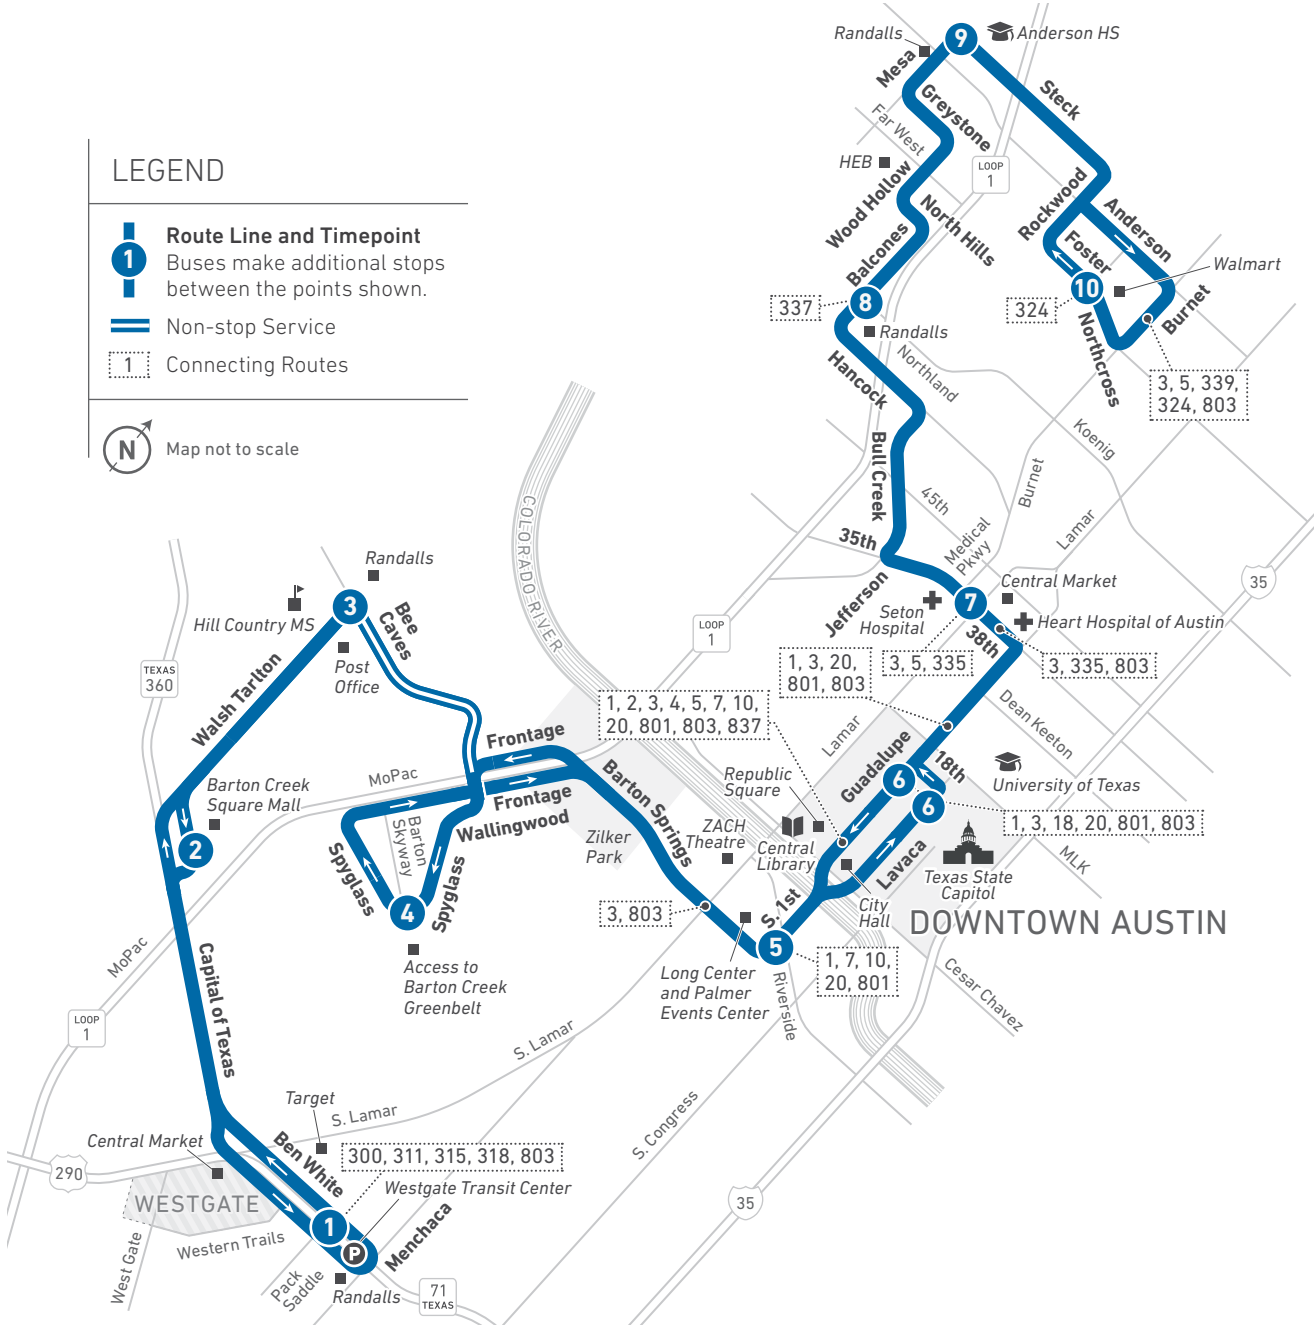

## LEGEND

- Route Line and Timepoint**
- 1** Buses make additional stops between the points shown.
- Non-stop Service
- 1** Connecting Routes
- N** Map not to scale

Scan the QR code to see an online version of this route map.