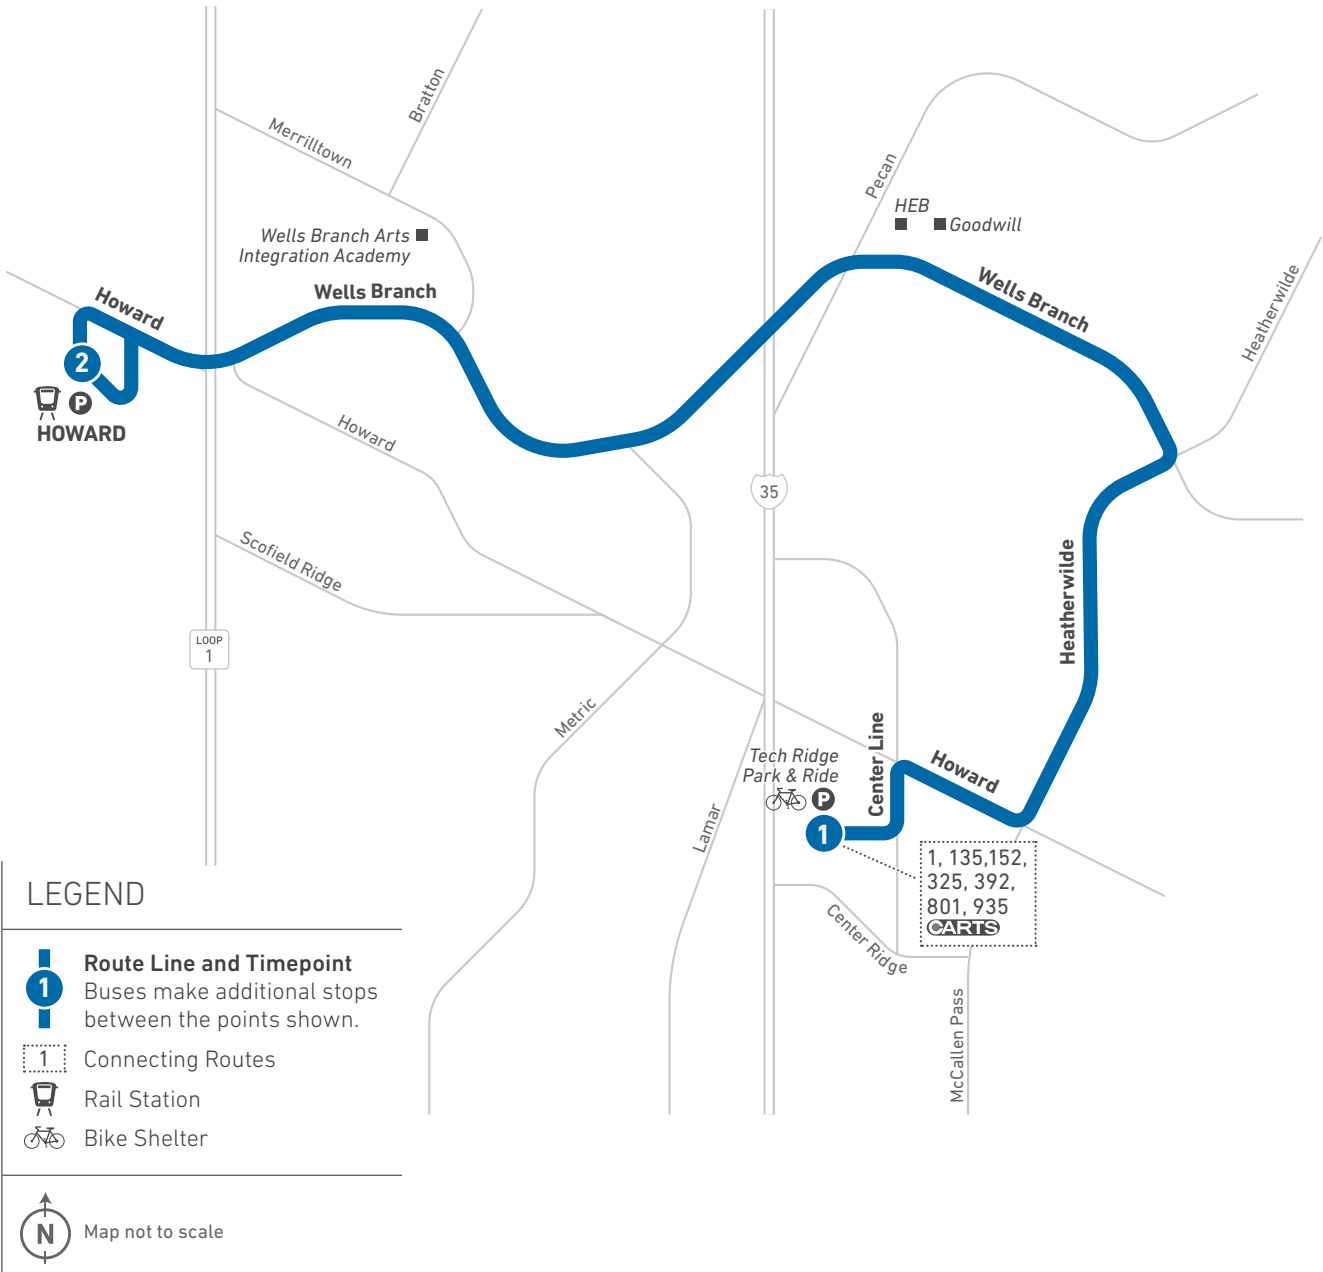

243 Wells Branch

Scan the QR code to see an online version of this route map.

DESTINATIONS

- Tech Ridge Park & Ride
- HEB
- Goodwill
- Wells Branch Arts Integration Academy
- Howard Station

NOTES

Eastbound trips continue as Route 392 at Tech Ridge Park & Ride.