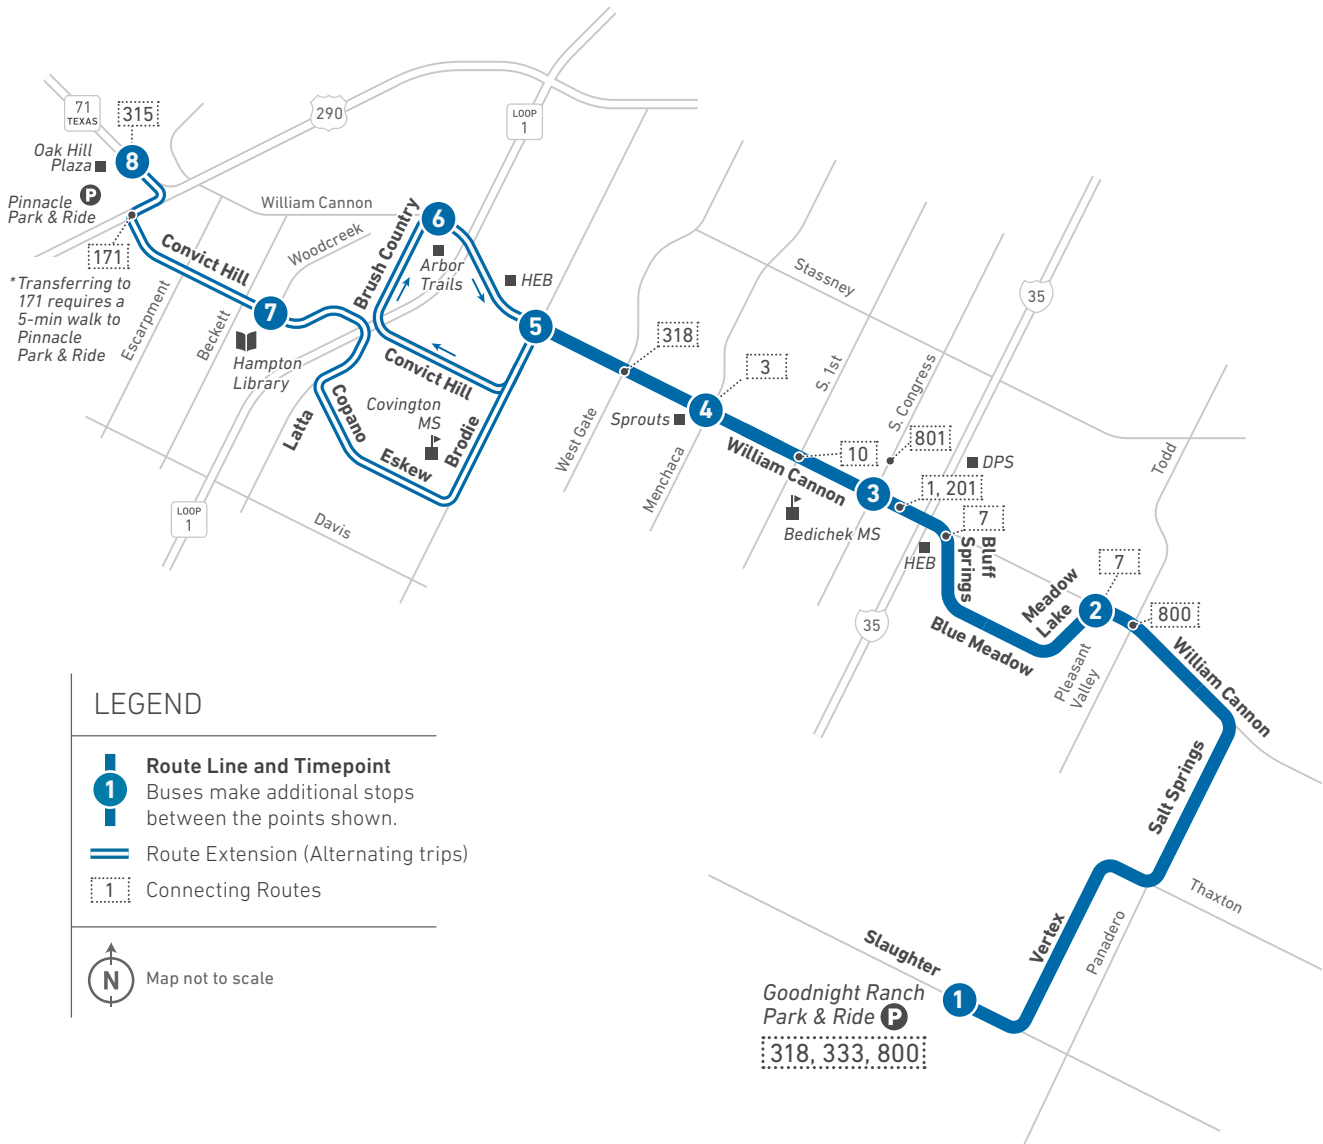

## William Cannon (WEEKDAY HIGH-FREQUENCY ROUTE)

LOCAL

Scan the QR code to see an online version of this route map.