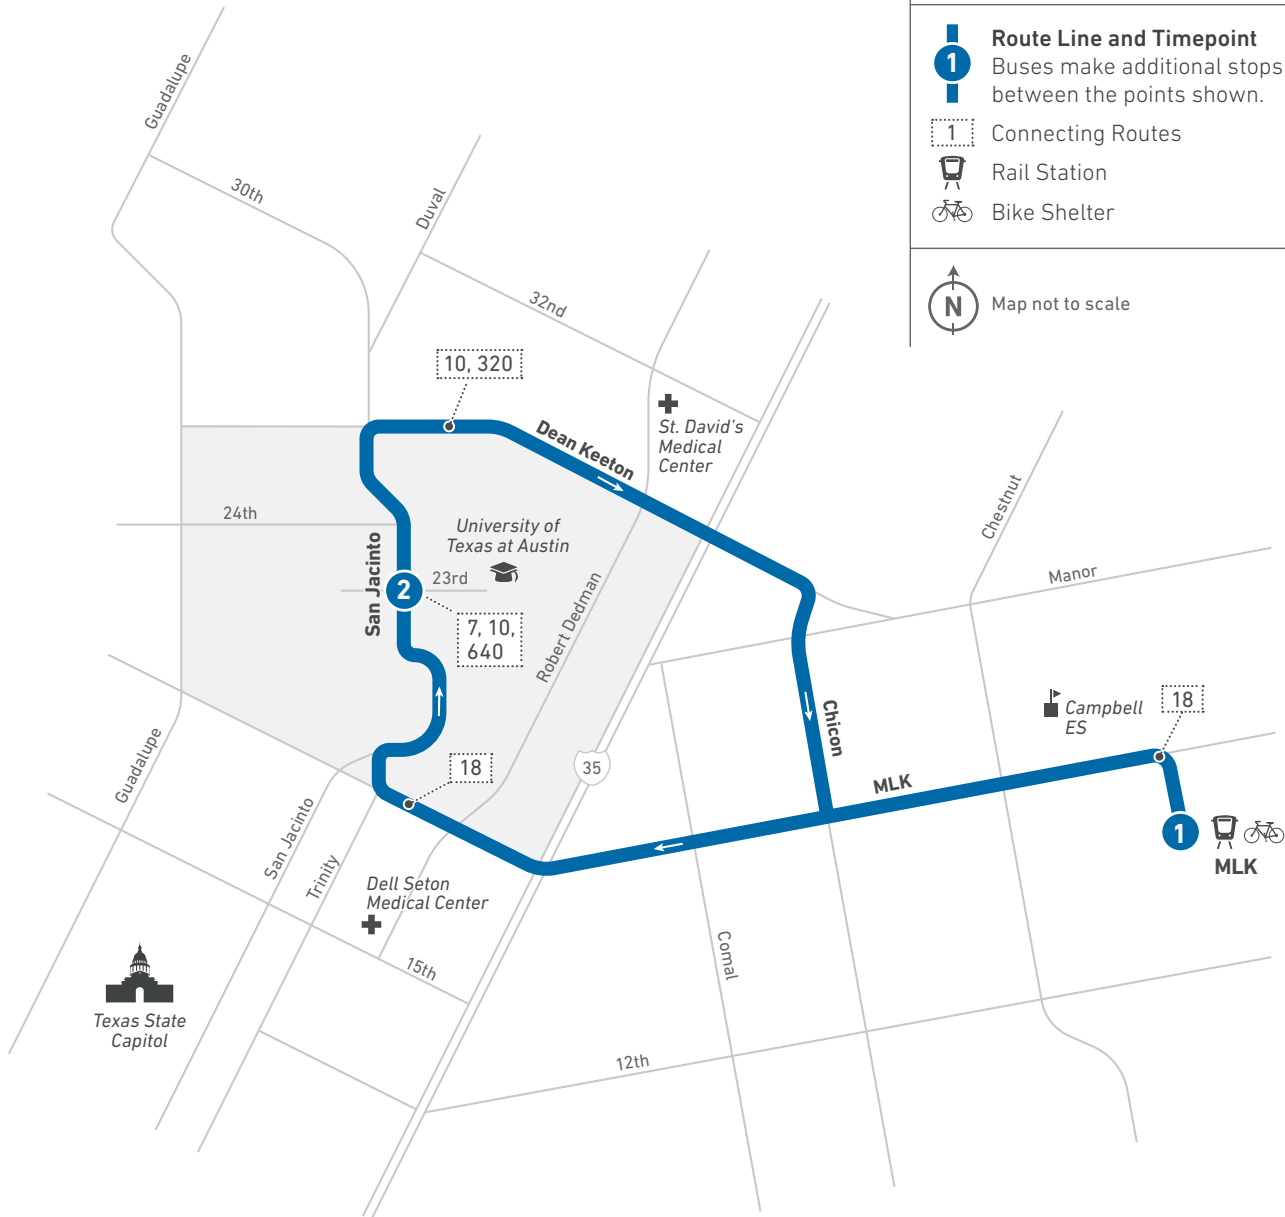

## LEGEND

**1** **Route Line and Timepoint**  
Buses make additional stops between the points shown.

**1** Connecting Routes

Rail Station

Bike Shelter

Map not to scale

Scan the QR code to see an online version of this route map.