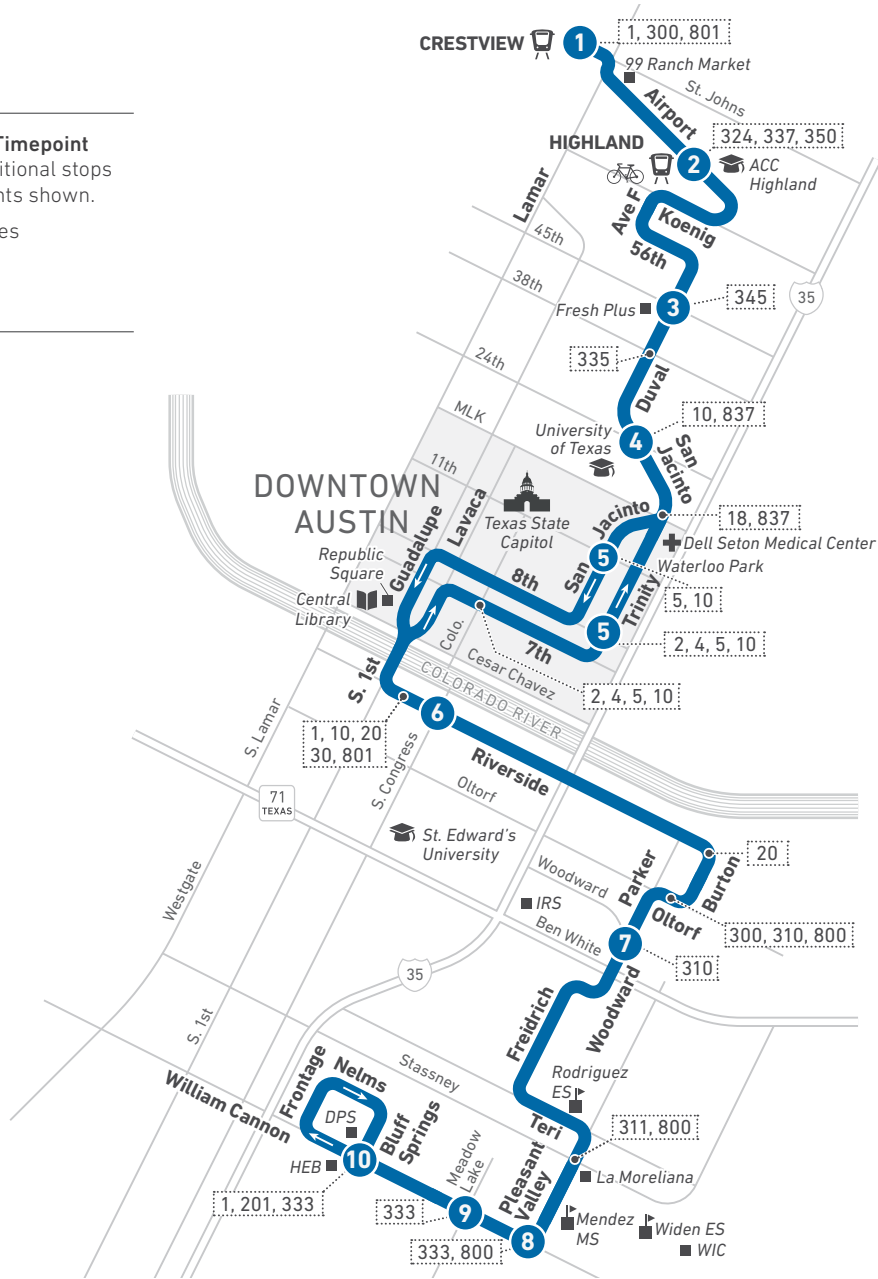

7

Duval/Dove Springs (HIGH-FREQUENCY ROUTE)

LEGEND

- 1 **Route Line and Timepoint**
  Buses make additional stops between the points shown.
- 1 Connecting Routes
- Rail Station
- Bike Shelter
- Map not to scale

Scan the QR code to see an online version of this route map.

DESTINATIONS

- Crestview Station
- 99 Ranch Market
- ACC Highland
- Highland Station
- Fresh Plus
- University of Texas
- Waterloo Park
- Dell Seton Medical Center
- Texas State Capitol
- Downtown Austin
- Republic Square
- Central Library
- IRS
- Rodriguez Elementary School
- La Moreliana Market
- Dove Springs WIC
- Mendez Middle School
- Widen Elementary School
- Dove Springs WIC
- HEB
- Texas DPS

NOTES

- William Cannon at Meadow Lake is a timepoint only going Northbound. William Cannon at Pleasant Valley is a timepoint only going Southbound.
- Certain trips have an extended layover at ACC Highland after leaving Crestview Station. These trips are outlined in the schedule with a dashed box.