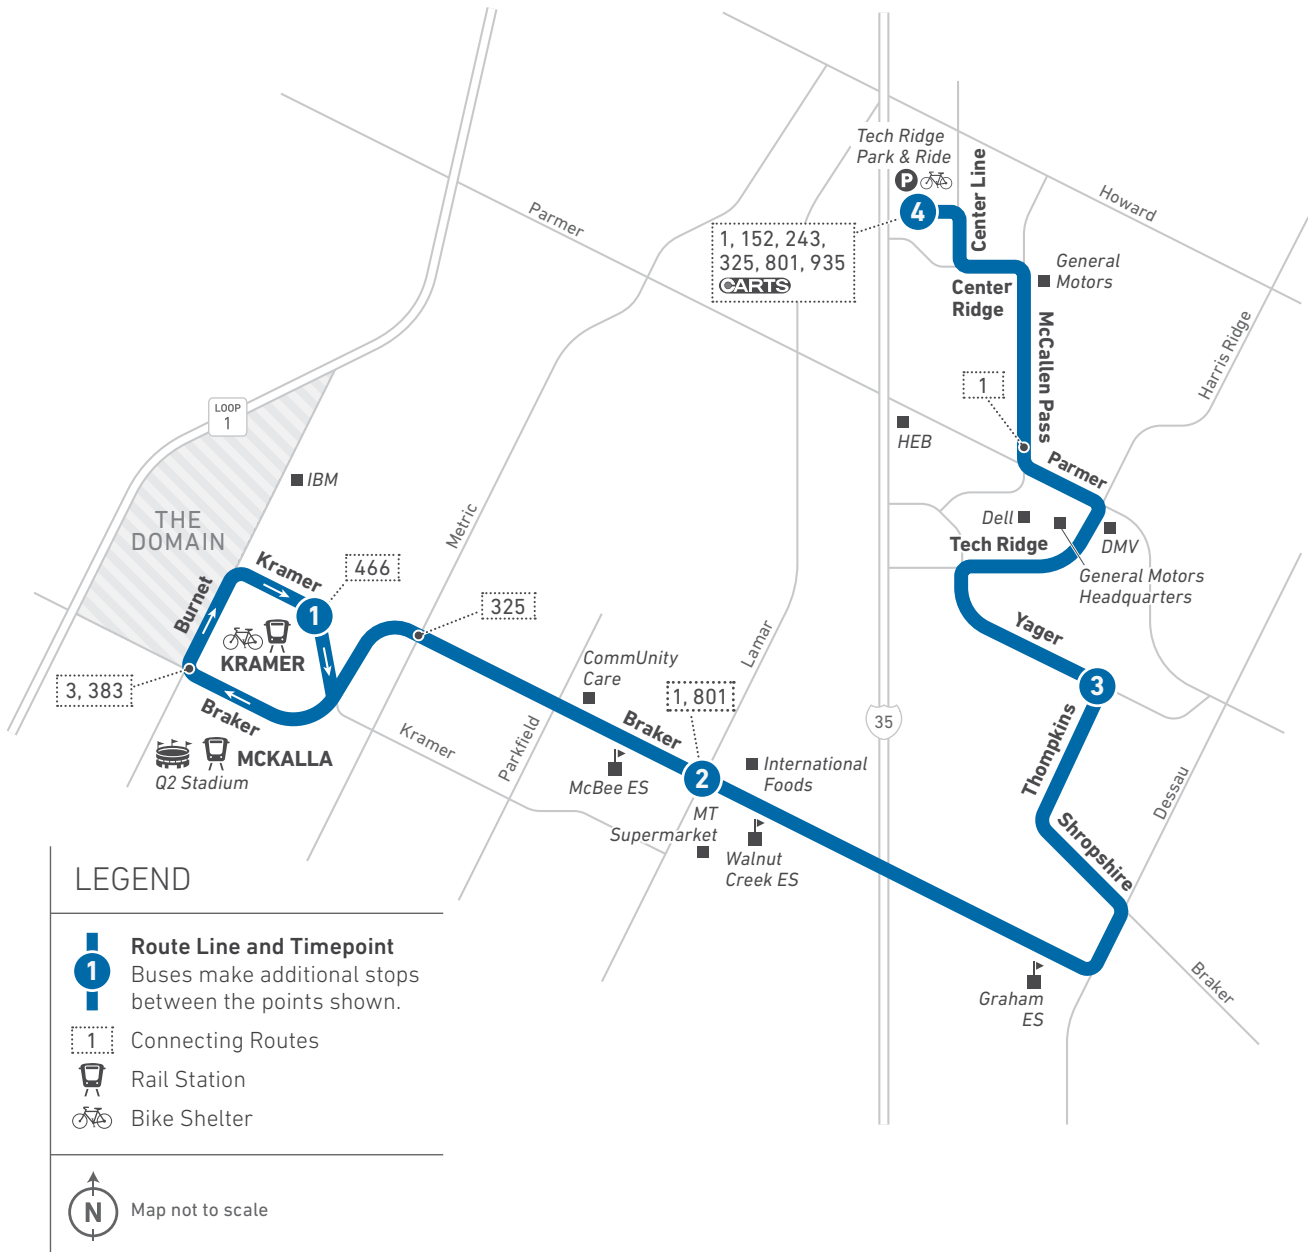

392 | Braker

LEGEND

- **1** Route Line and Timepoint
  Buses make additional stops between the points shown.
- **1** Connecting Routes
- Rail Station
- Bike Shelter

Scan the QR code to see an online version of this route map.

DESTINATIONS

- Q2 Stadium
- The Domain
- IBM
- Kramer Station
- McKalla Station
- CommUnityCare
- McBee Elementary School
- MT Supermarket
- Walnut Creek Elementary School
- International Foods
- Graham Elementary School
- Dell
- HEB
- General Motors
- Department of Motor Vehicles
- General Motors Headquarters
- Tech Ridge Park & Ride

NOTES

Eastbound trips continue as Route 243 at Tech Ridge Park & Ride. Weekdays only.