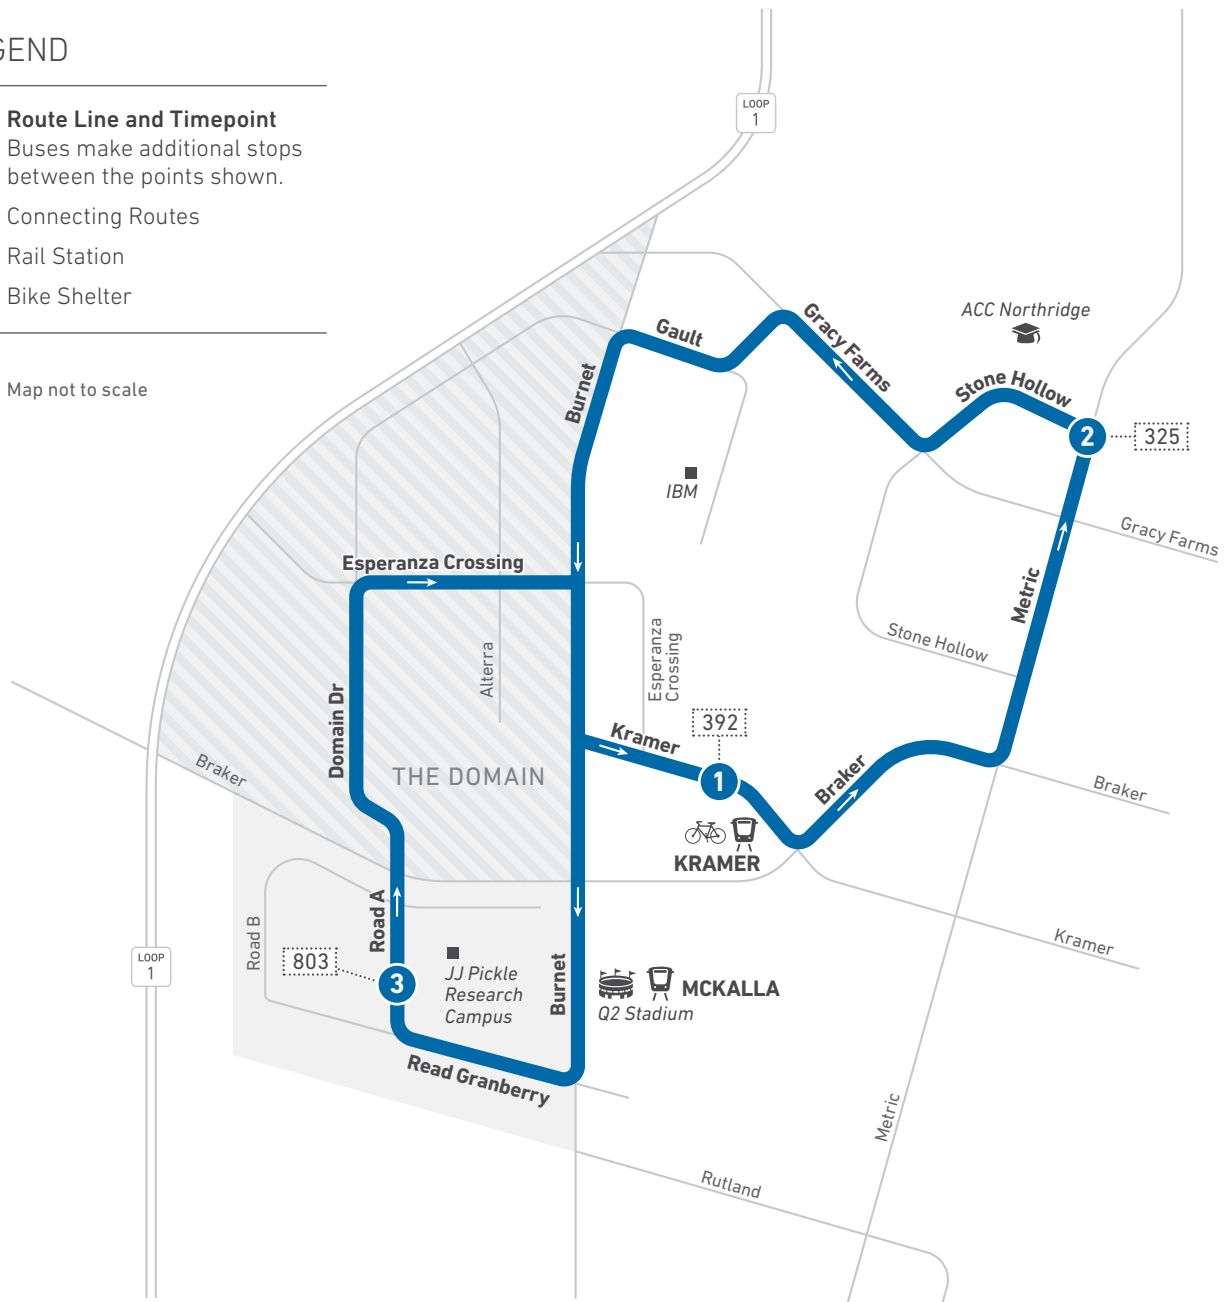

## LEGEND

**Route Line and Timepoint**  
Buses make additional stops between the points shown.

Connecting Routes

Rail Station

Bike Shelter

Map not to scale

Scan the QR code to see an online version of this route map.