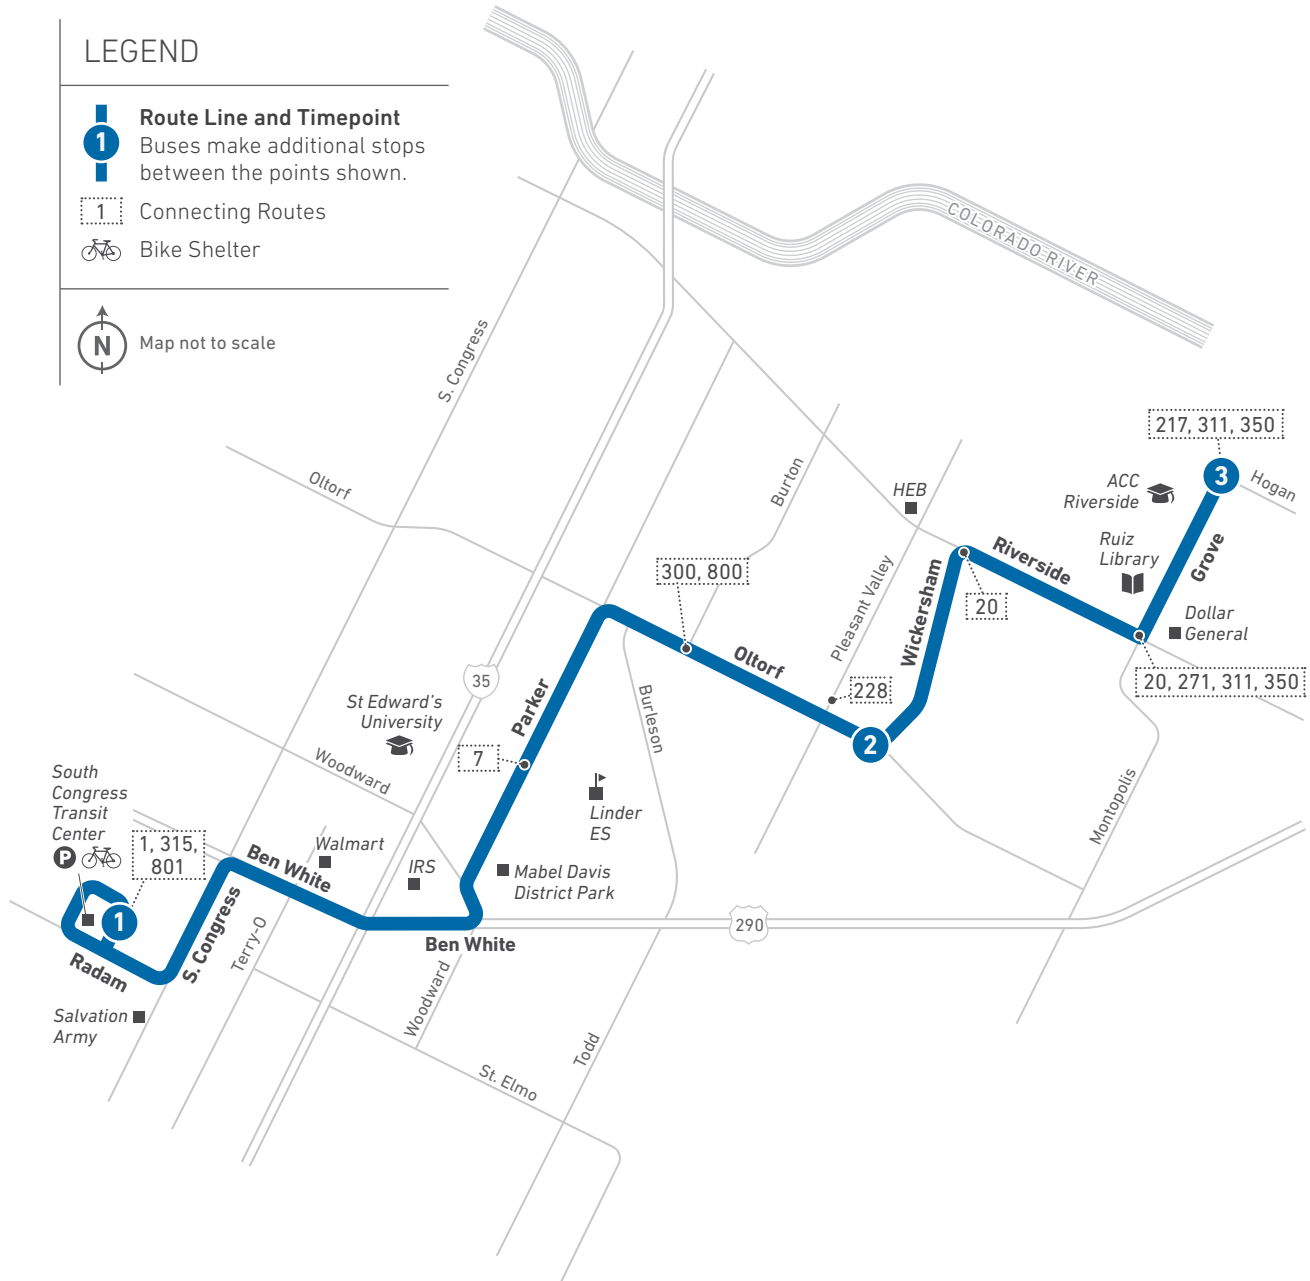

## LEGEND

**1** Route Line and Timepoint  
Buses make additional stops between the points shown.

**1** Connecting Routes

Bike Shelter

Map not to scale

Scan the QR code to see an online version of this route map.