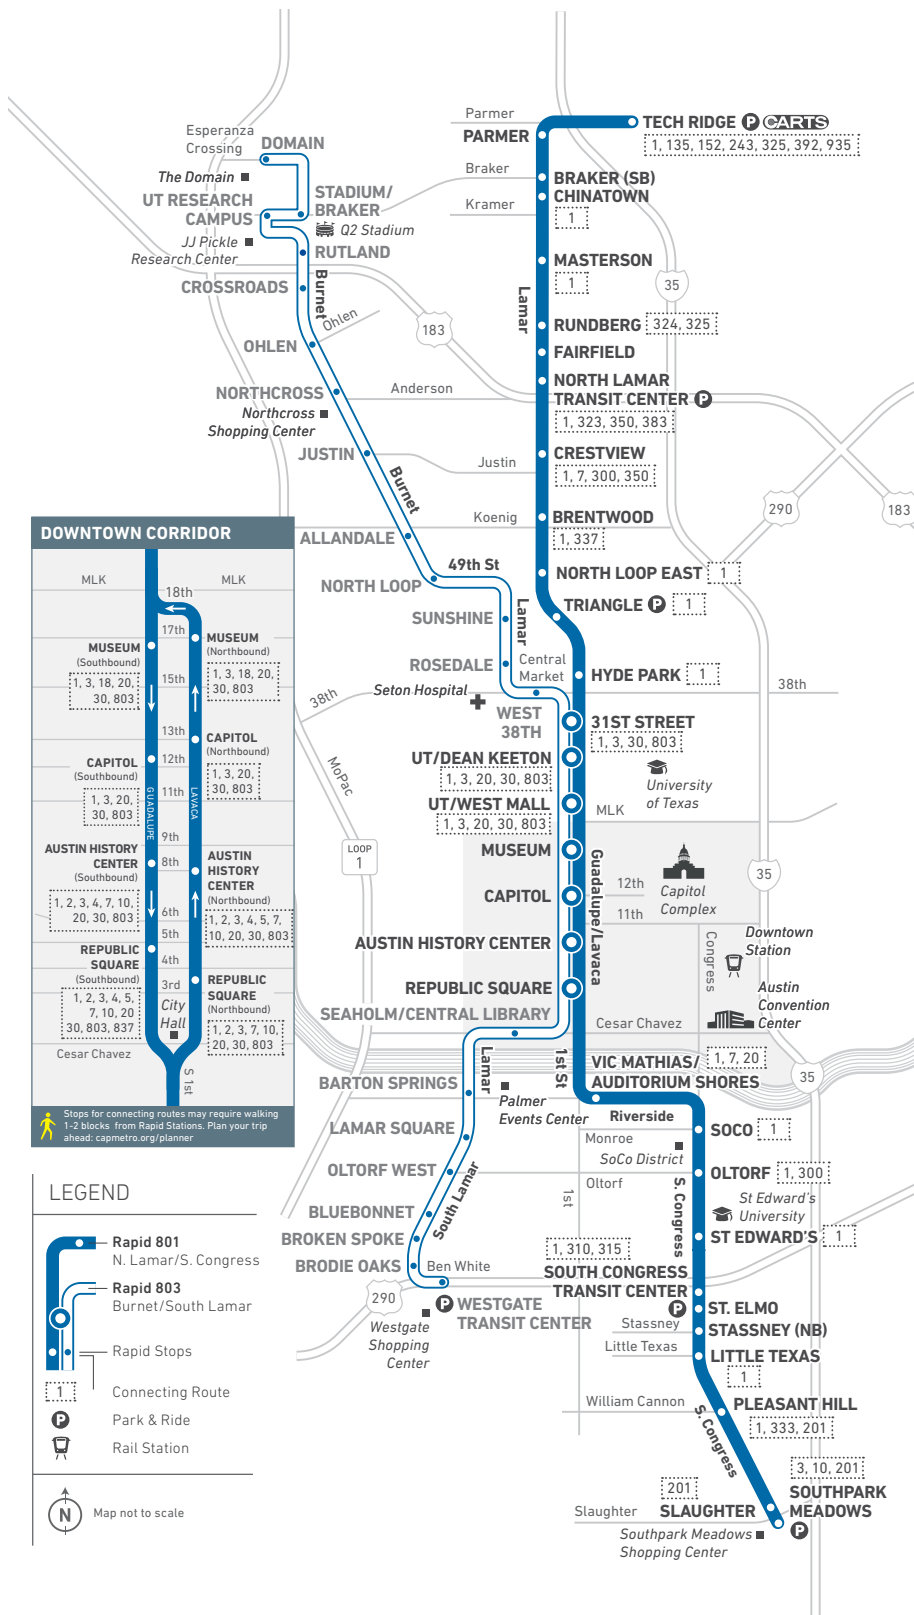

801

N. Lamar/S. Congress (HIGH FREQUENCY ROUTE)

DOWNTOWN CORRIDOR

MLK	MLK
18th	18th
MUSEUM (Southbound) 3, 18, 20, 30, 803	MUSEUM (Northbound) 1, 3, 18, 20, 30, 803
CAPITOL (Southbound) 1, 3, 20, 30, 803	CAPITOL (Northbound) 1, 3, 20, 30, 803
AUSTIN HISTORY CENTER (Southbound) 1, 2, 3, 4, 7, 10, 20, 30, 803	AUSTIN HISTORY CENTER (Northbound) 1, 2, 3, 4, 5, 7, 10, 20, 30, 803
REPUBLIC SQUARE (Southbound) 1, 2, 3, 4, 5, 7, 10, 20, 30, 803, 837	REPUBLIC SQUARE (Northbound) 1, 2, 3, 4, 5, 7, 10, 20, 30, 803

Stops for connecting routes may require walking 1-2 blocks from Rapid Stations. Plan your trip ahead: capmetro.org/planner

LEGEND

- Rapid 801** N. Lamar/S. Congress
- Rapid 803** Burnet/South Lamar
- Rapid Stops
- Connecting Route
- Park & Ride
- Rail Station