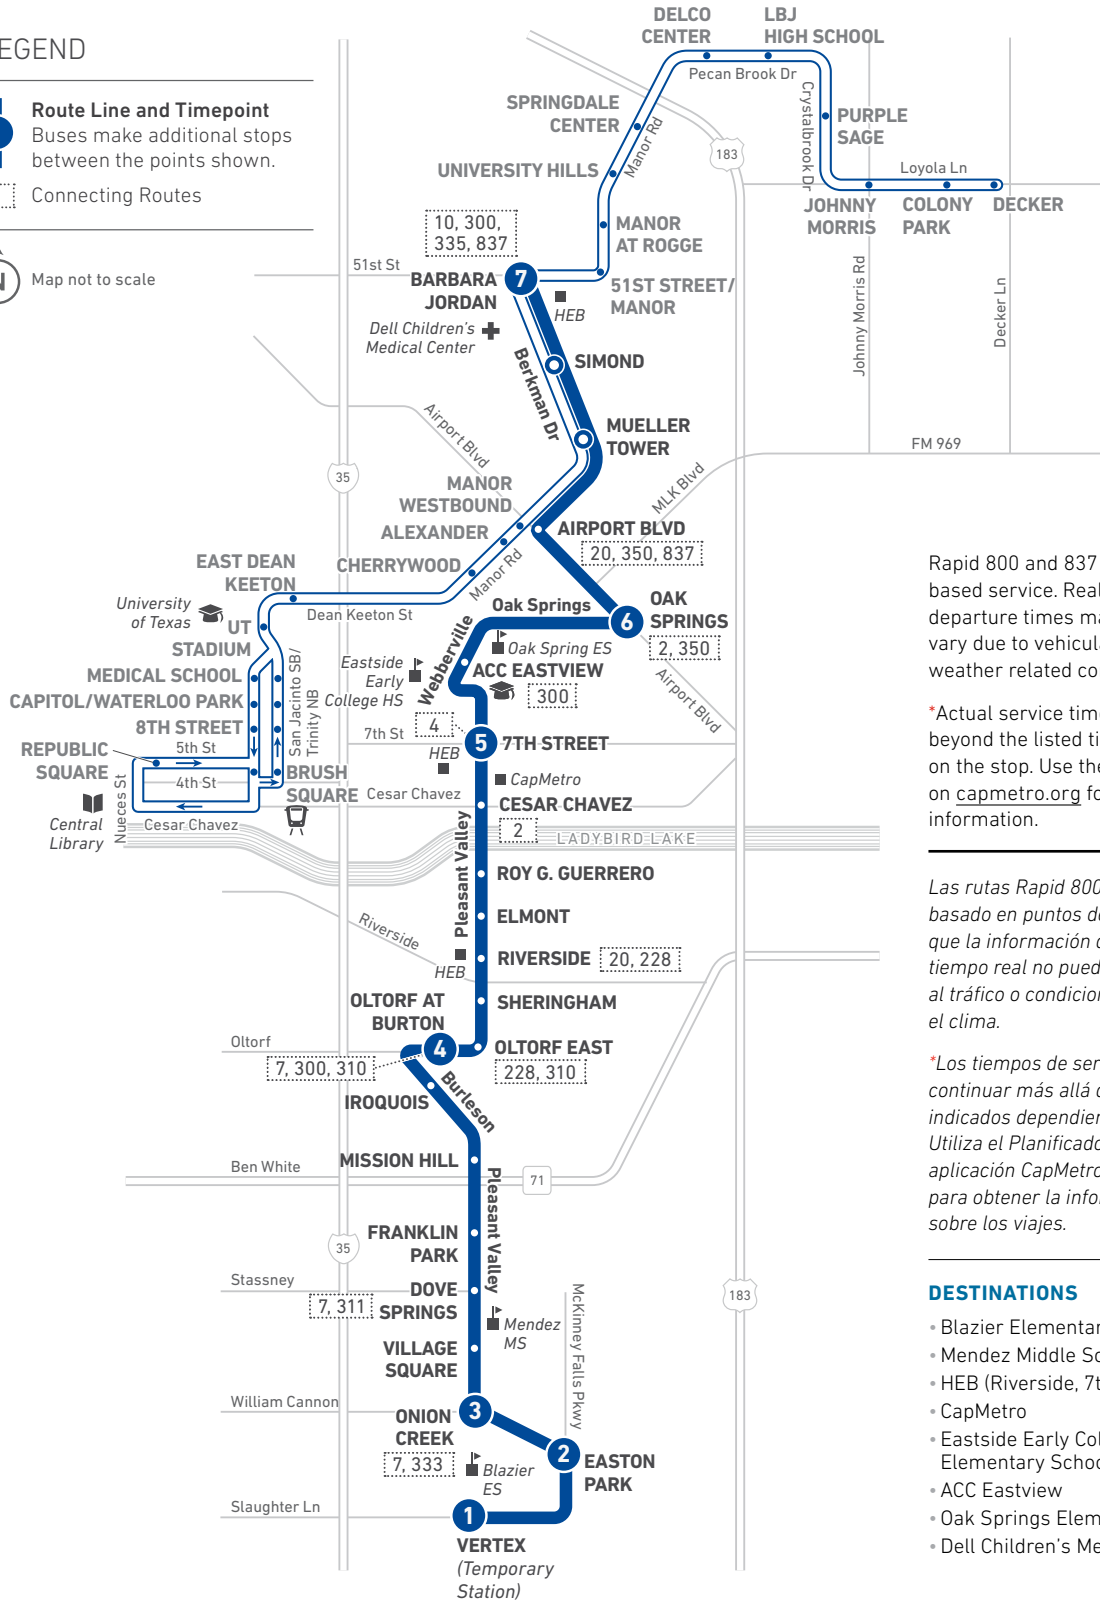

800 Pleasant Valley

LEGEND

- 1** Route Line and Timepoint
Buses make additional stops between the points shown.
- 1** Connecting Routes

Rapid 800 and 837 are a timepoint-based service. Real-time arrival/departure times may not be exact and vary due to vehicular traffic and/or weather related conditions.

*Actual service times may continue beyond the listed time frames depending on the stop. Use the Trip Planner on capmetro.org for the latest trip information.

Las rutas Rapid 800 y 837 son un servicio basado en puntos de tiempo. Es posible que la información de llegadas/salidas en tiempo real no pueda ser exacta debido al tráfico o condiciones relacionadas con el clima.

801

N. Lamar/S. Congress (HIGH FREQUENCY ROUTE)

DOWNTOWN CORRIDOR

MLK	MLK
18th	18th
MUSEUM (Southbound) 3, 18, 20, 30, 803	MUSEUM (Northbound) 1, 3, 18, 20, 30, 803
CAPITOL (Southbound) 1, 3, 20, 30, 803	CAPITOL (Northbound) 1, 3, 20, 30, 803
AUSTIN HISTORY CENTER (Southbound) 1, 2, 3, 4, 7, 10, 20, 30, 803	AUSTIN HISTORY CENTER (Northbound) 1, 2, 3, 4, 5, 7, 10, 20, 30, 803
REPUBLIC SQUARE (Southbound) 1, 2, 3, 4, 5, 7, 10, 20, 30, 803, 837	REPUBLIC SQUARE (Northbound) 1, 2, 3, 4, 5, 7, 10, 20, 30, 803

Stops for connecting routes may require walking 1-2 blocks from Rapid Stations. Plan your trip ahead: capmetro.org/planner

LEGEND

- Rapid 801** N. Lamar/S. Congress
- Rapid 803** Burnet/South Lamar
- Rapid Stops
- Connecting Route
- Park & Ride
- Rail Station