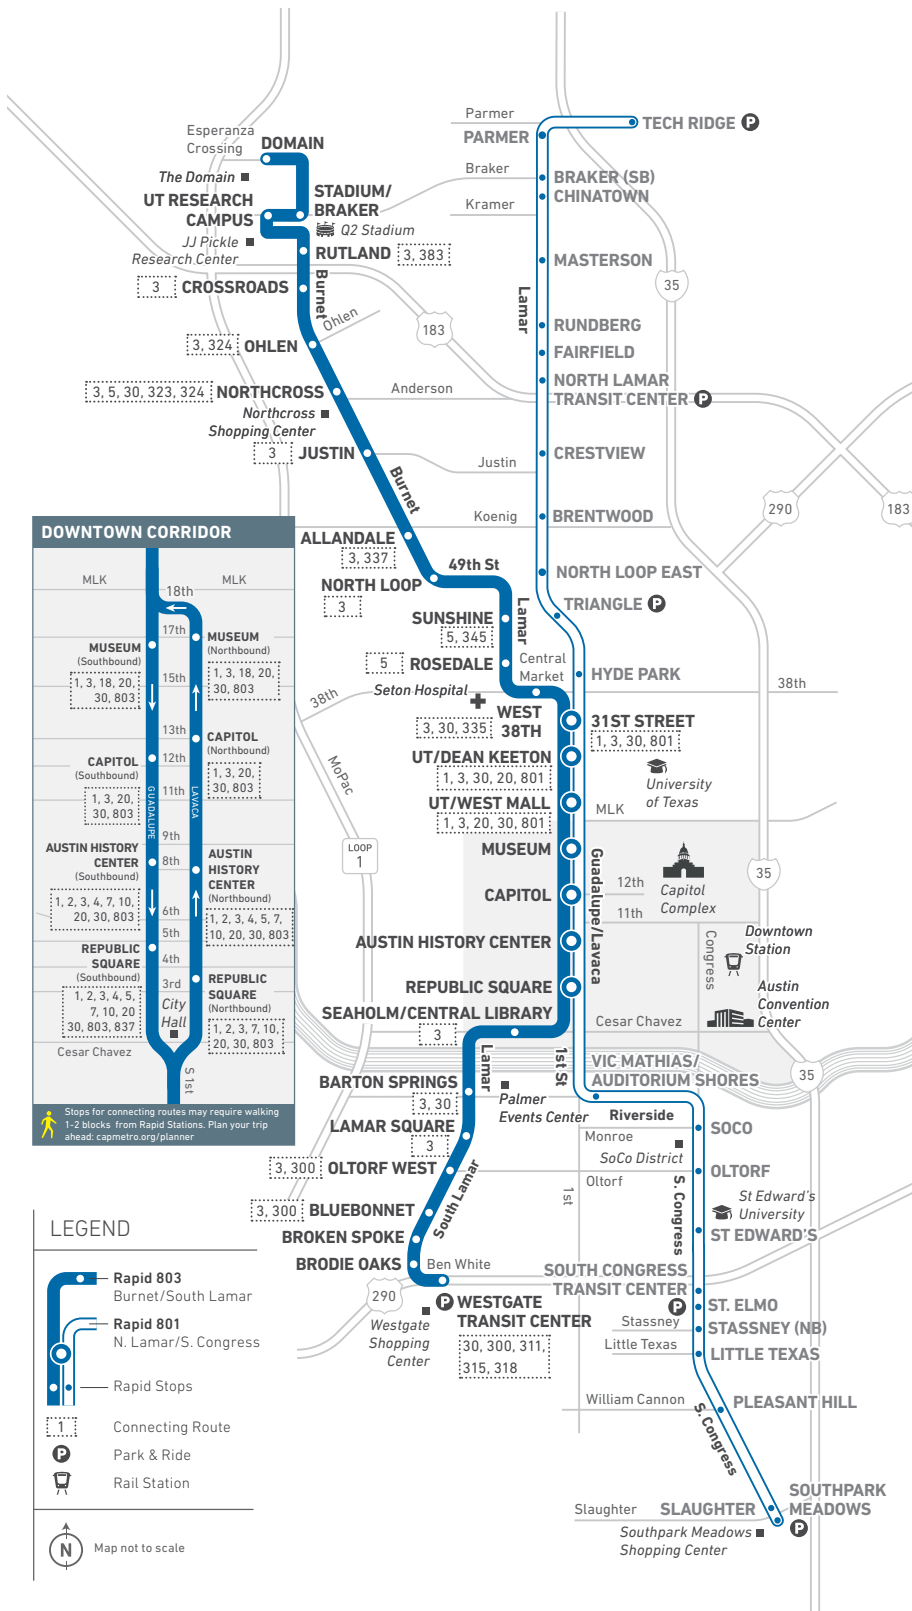

803

Burnet/S. Lamar (HIGH FREQUENCY ROUTE)

Rapid 801 and 803 are a frequency-based service. Real-time arrival/ departure times may not be exact and vary due to vehicular traffic and/or weather related conditions.

*Actual service times may continue beyond the listed time frames depending on the stop. Use the Trip Planner on capmetro.org for the latest trip information.

803 WEEKDAYS

5 AM – 7 AM	15 MIN
7 AM – 6 PM	10 MIN
6 PM – 8 PM	15 MIN
8 PM – 11:30 PM*	20 MIN

803 SATURDAYS

6 AM – 8 PM	15 MIN
8 PM – 11:30 PM*	20 MIN

803 SUNDAYS

6 AM – 7 PM	15 MIN
7 PM – 11:30 PM*	20 MIN

Rapid es un servicio basado en la frecuencia. Es posible que la información de llegadas/salidas en tiempo real no pueda ser exacta debido al tráfico o condiciones relacionadas con el clima.

*Los tiempos de servicio reales pueden continuar más allá de los plazos indicados dependiendo de la parada. Utiliza el Planificador de viajes en la aplicación CapMetro o en capmetro.org para obtener la información más reciente sobre los viajes.