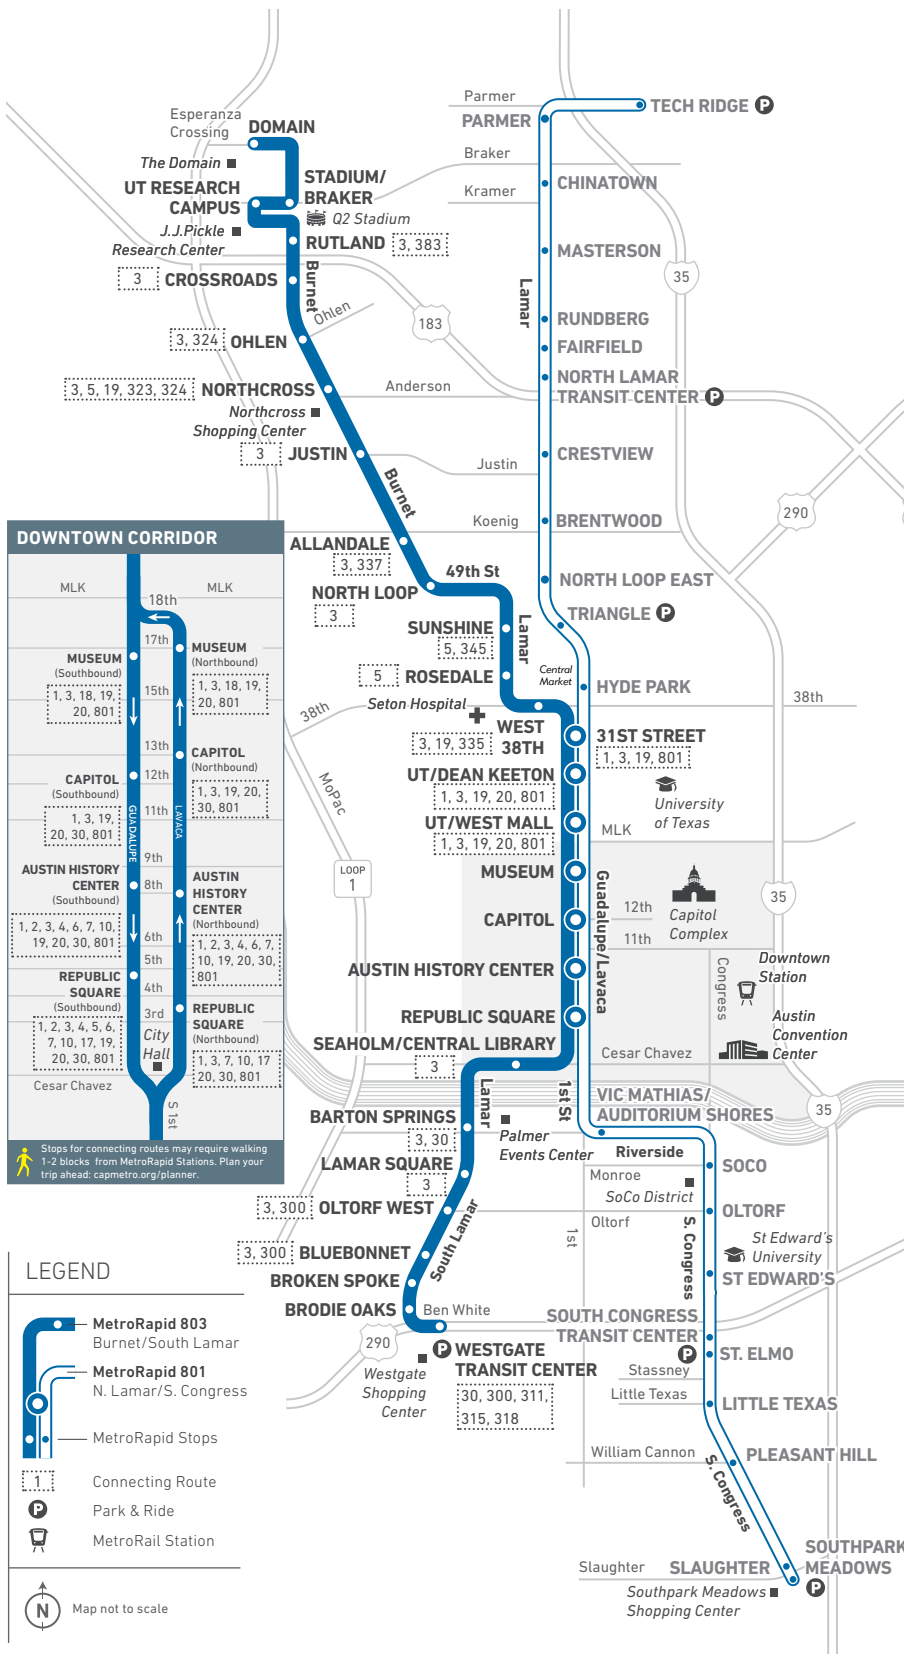

803

Burnet/S. Lamar (HIGH FREQUENCY ROUTE)

803 WEEKDAYS

5 AM – 7 AM	15 MIN
7 AM – 6 PM	10 MIN
6 PM – 8 PM	15 MIN
8 PM – 12:30 AM	20 MIN

803 SATURDAYS

6 AM – 8 PM	15 MIN
8 PM – 12 AM	20 MIN

803 SUNDAYS

6 AM – 7 PM	15 MIN
7 PM – 11:30 PM	20 MIN

MetroRapid is a frequency-based service. Real-time arrival/departure times may not be exact and may vary due to vehicular traffic and/or weather-related conditions.

LEGEND

1. MetroRapid 803 Burnet/South Lamar
   - MetroRapid 801 N. Lamar/S. Congress
   - MetroRapid Stops
   - Connecting Route
   - Park & Ride
   - MetroRail Station
2. Map not to scale