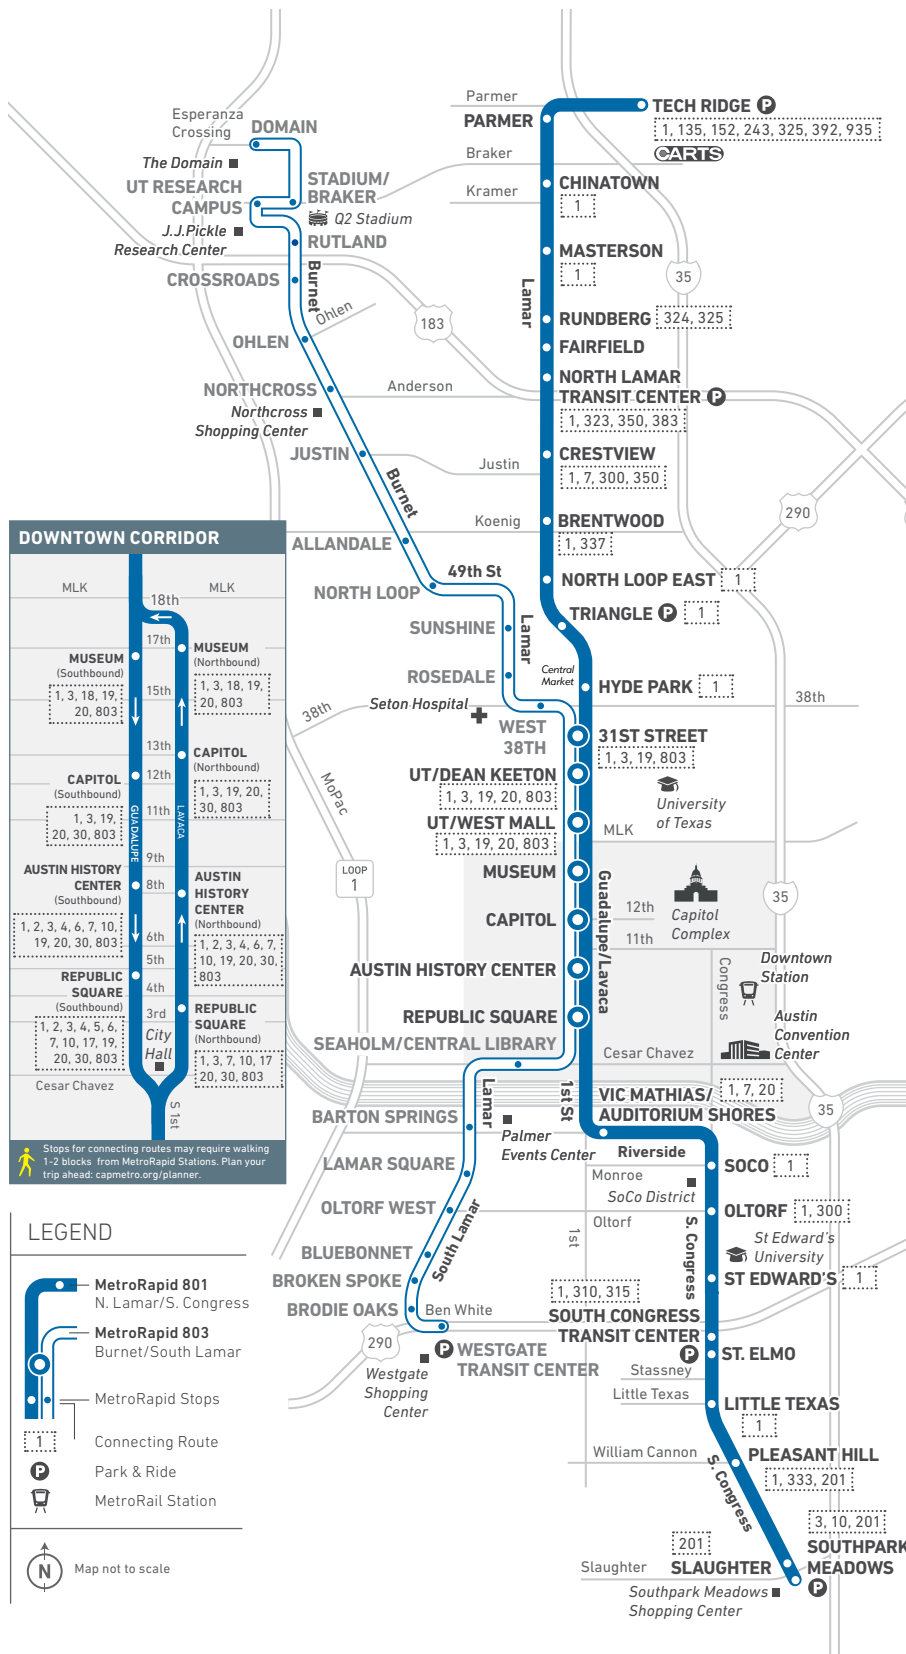

801

N. Lamar/S. Congress (HIGH FREQUENCY ROUTE)

DOWNTOWN CORRIDOR

18th	MLK	18th	MLK
17th	MUSEUM (Southbound)	17th	MUSEUM (Northbound)
15th	1, 3, 18, 19, 20, 803	15th	1, 3, 18, 19, 20, 803
13th	CAPITOL (Southbound)	12th	CAPITOL (Northbound)
11th	1, 3, 19, 20, 30, 803	11th	1, 3, 19, 20, 30, 803
9th	AUSTIN HISTORY CENTER (Southbound)	9th	AUSTIN HISTORY CENTER (Northbound)
8th	1, 2, 3, 4, 6, 7, 10, 19, 20, 30, 803	8th	1, 2, 3, 4, 6, 7, 10, 19, 20, 30, 803
6th	REPUBLIC SQUARE (Southbound)	6th	REPUBLIC SQUARE (Northbound)
4th	1, 2, 3, 4, 5, 6, 7, 10, 17, 19, 20, 30, 803	4th	1, 2, 3, 4, 5, 6, 7, 10, 17, 19, 20, 30, 803
3rd	CITY HALL	3rd	CITY HALL

LEGEND

- MetroRapid 801 N. Lamar/S. Congress
- MetroRapid 803 Burnet/South Lamar
- MetroRapid Stops
- Connecting Route
- Park & Ride
- MetroRail Station

Map not to scale

801 WEEKDAYS

5 AM – 7 AM	15 MIN
7 AM – 6 PM	10 MIN
6 PM – 8 PM	15 MIN
8 PM – 12:30 AM	20 MIN

801 SATURDAYS

6 AM – 8 PM	15 MIN
8 PM – 12 AM	20 MIN

801 SUNDAYS

6 AM – 7 PM	15 MIN
7 PM – 11:30 PM	20 MIN

MetroRapid is a frequency-based service. Real-time arrival/departure times may not be exact and may vary due to vehicular traffic and/or weather-related conditions.

MetroRapid is a frequency-based service. Real-time arrival/departure times may not be exact and may vary due to vehicular traffic and/or weather-related conditions.

LEGEND

- MetroRapid 803 Burnet/South Lamar
 - MetroRapid 801 N. Lamar/S. Congress
 - MetroRapid Stops
 - Connecting Route
 - Park & Ride
 - MetroRail Station
- Map not to scale