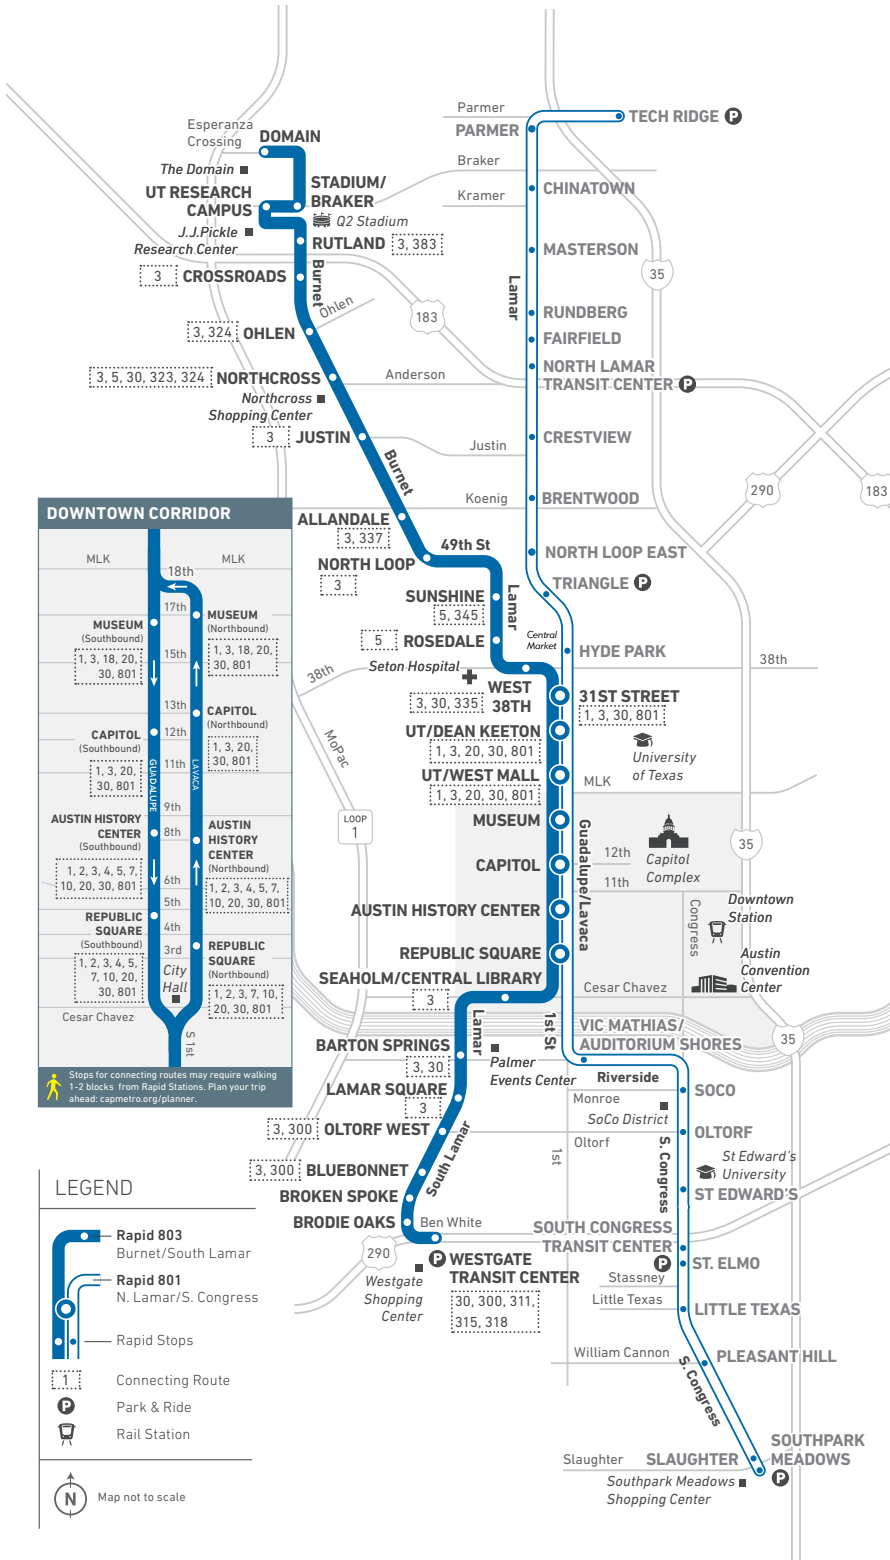

801

N. Lamar/S. Congress (HIGH FREQUENCY ROUTE)

801 WEEKDAYS

5 AM – 7 AM	15 MIN
7 AM – 6 PM	10 MIN
6 PM – 8 PM	15 MIN
8 PM – 12:30 AM	20 MIN

801 SATURDAYS

6 AM – 8 PM	15 MIN
8 PM – 12 AM	20 MIN

801 SUNDAYS

6 AM – 7 PM	15 MIN
7 PM – 11:30 PM	20 MIN

Rapid is a frequency-based service. Real-time arrival/departure times may not be exact and may vary due to vehicular traffic and/or weather-related conditions.

LEGEND

- Rapid 801** N. Lamar/S. Congress
- Rapid 803** Burnet/South Lamar
- Rapid Stops
- Connecting Route
- Park & Ride
- Rail Station

Map not to scale

803

Burnet/S. Lamar (HIGH FREQUENCY ROUTE)

803 WEEKDAYS

5 AM – 7 AM	15 MIN
7 AM – 6 PM	10 MIN
6 PM – 8 PM	15 MIN
8 PM – 12:30 AM	20 MIN

803 SATURDAYS

6 AM – 8 PM	15 MIN
8 PM – 12 AM	20 MIN

803 SUNDAYS

6 AM – 7 PM	15 MIN
7 PM – 11:30 PM	20 MIN

Rapid is a frequency-based service. Real-time arrival/departure times may not be exact and may vary due to vehicular traffic and/or weather-related conditions.