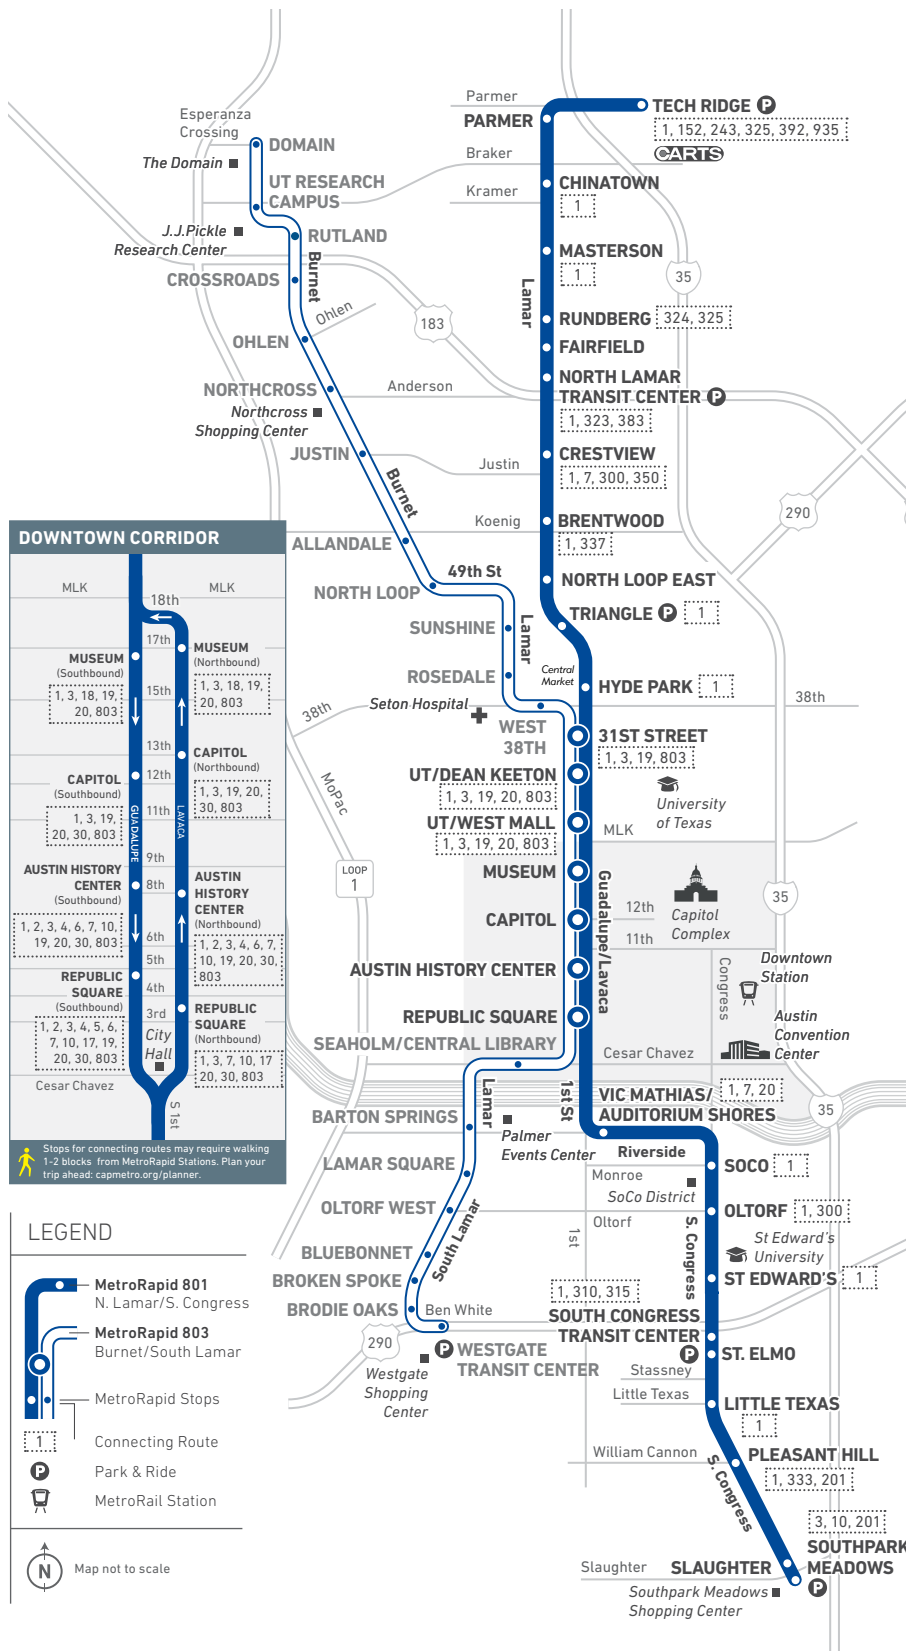

801

N. Lamar/S. Congress (HIGH FREQUENCY ROUTE)

LOCAL

801 WEEKDAYS

5 AM – 7 AM	15 MIN
7 AM – 6 PM	10 MIN
6 PM – 8 PM	15 MIN
8 PM – 12:30 AM	20 MIN
Thursday & Friday only	
12:30 AM – 2:30 AM	20 MIN

801 SATURDAYS

6 AM – 8 PM	15 MIN
8 PM – 2:30 AM	20 MIN

801 SUNDAYS

6 AM – 7 PM	15 MIN
7 PM – 11:30 PM	20 MIN

MetroRapid is a frequency-based service. Real-time arrival/departure times may not be exact and may vary due to vehicular traffic and/or weather-related conditions.

803

Burnet/S. Lamar (HIGH FREQUENCY ROUTE)

803 WEEKDAYS

5 AM – 7 AM	15 MIN
7 AM – 6 PM	10 MIN
6 PM – 8 PM	15 MIN
8 PM – 12:30 AM	20 MIN
Thursday & Friday only	
12:30 AM – 2:30 AM	20 MIN

803 SATURDAYS

6 AM – 8 PM	15 MIN
8 PM – 2:30 AM	20 MIN

803 SUNDAYS

6 AM – 7 PM	15 MIN
7 PM – 11:30 PM	20 MIN

MetroRapid is a frequency-based service. Real-time arrival/departure times may not be exact and may vary due to vehicular traffic and/or weather-related conditions.