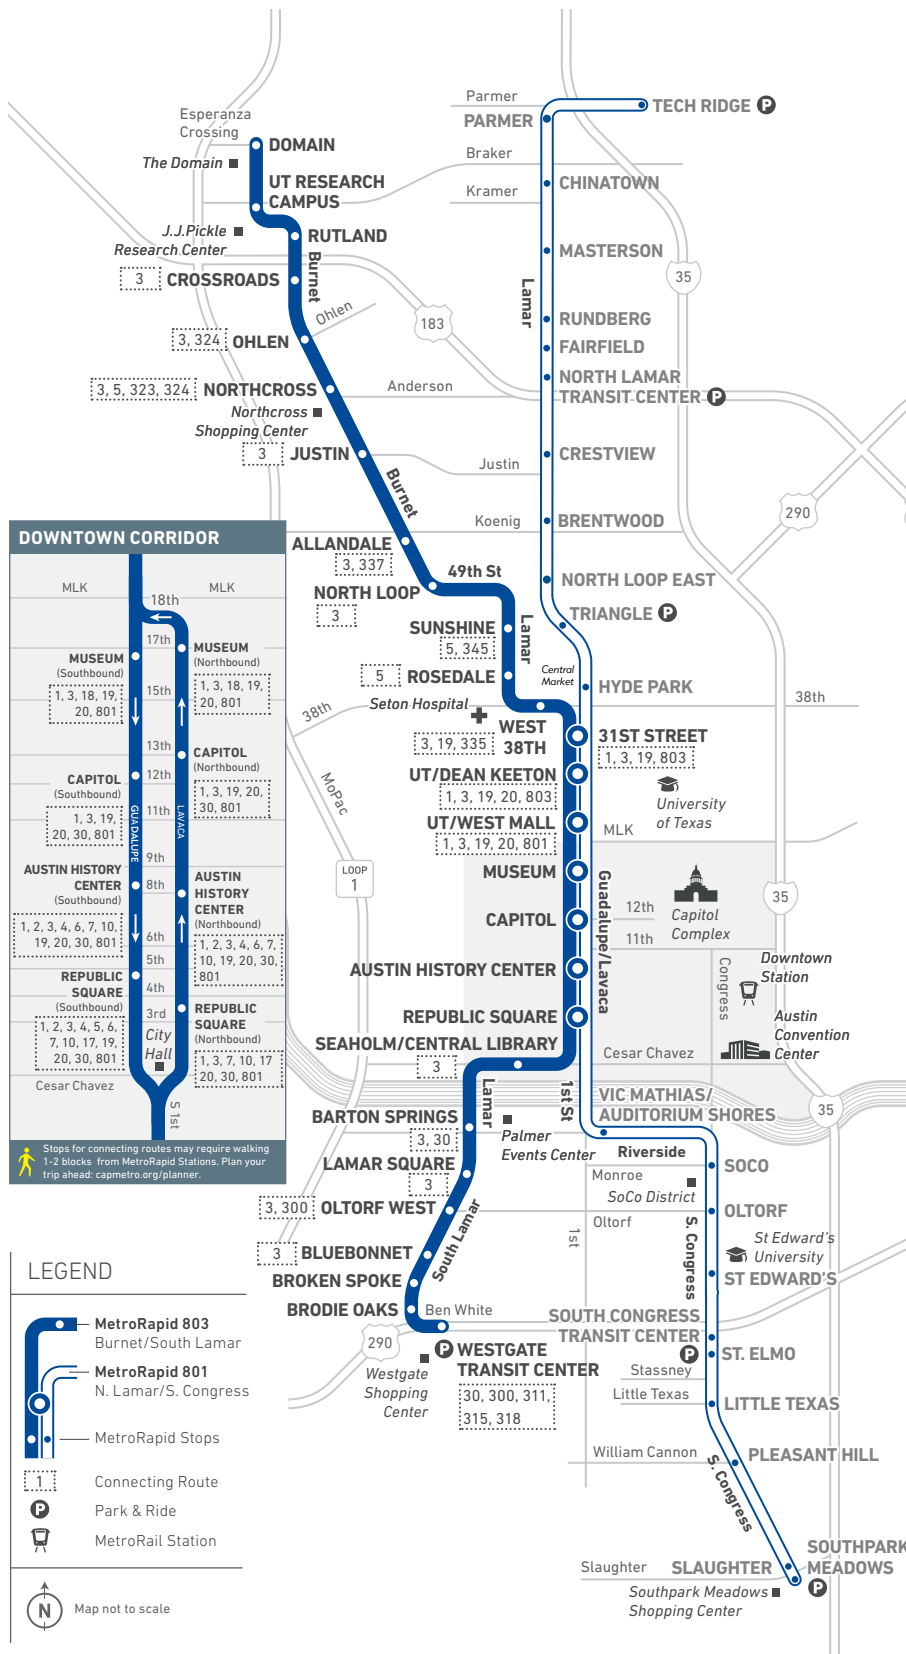

801

N. Lamar/S. Congress (HIGH FREQUENCY ROUTE)

LOCAL

801 WEEKDAYS

5 AM – 7 AM	15 MIN
7 AM – 6 PM	10 MIN
6 PM – 8 PM	15 MIN
8 PM – 12:30 AM	20 MIN
Thursday & Friday only	
12:30 AM – 2:30 AM	20 MIN

801 SATURDAYS

6 AM – 8 PM	15 MIN
8 PM – 2:30 AM	20 MIN

801 SUNDAYS

6 AM – 7 PM	15 MIN
7 PM – 11:30 PM	20 MIN

MetroRapid is a frequency-based service. Real-time arrival/departure times may not be exact and may vary due to vehicular traffic and/or weather-related conditions.

803

Burnet/S. Lamar (HIGH FREQUENCY ROUTE)

803 WEEKDAYS

5 AM – 7 AM	15 MIN
7 AM – 6 PM	10 MIN
6 PM – 8 PM	15 MIN
8 PM – 12:30 AM	20 MIN
Thursday & Friday only	
12:30 AM – 2:30 AM	20 MIN

803 SATURDAYS

6 AM – 8 PM	15 MIN
8 PM – 2:30 AM	20 MIN

803 SUNDAYS

6 AM – 7 PM	15 MIN
7 PM – 11:30 PM	20 MIN

MetroRapid is a frequency-based service. Real-time arrival/departure times may not be exact and may vary due to vehicular traffic and/or weather-related conditions.