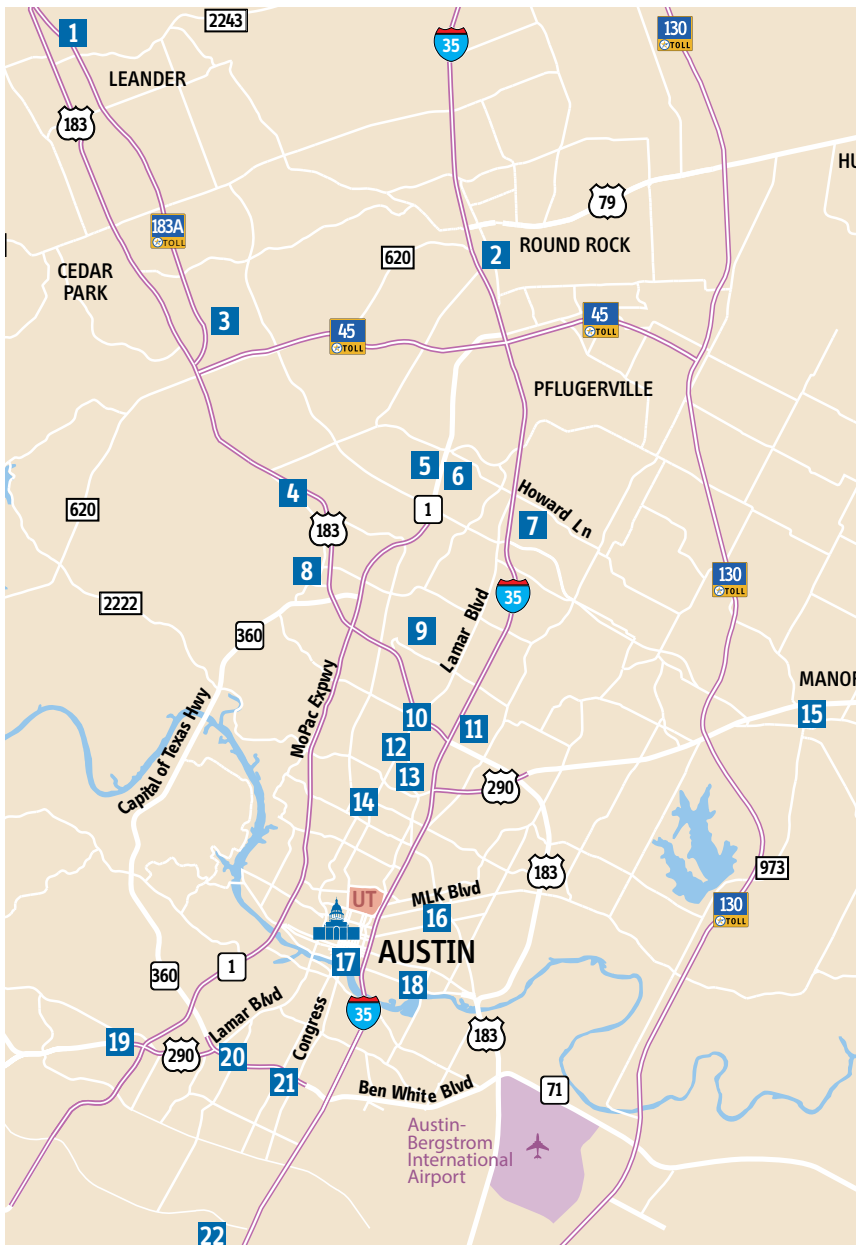

Park & Ride/Station Maps & Locations

Parking Available At Location

1 LEANDER STATION PARK & RIDE

U.S. 183/FM 2243
800 U.S. 183 N

- MetroRail Red Line
- Leander/Lakeline Direct
- Leander/Lakeline Express

2 ROUND ROCK TRANSIT CENTER

300 W. Bagdad Ave.

- Round Rock/Howard Station
- Round Rock Circulator
- Round Rock Tech Ridge Limited
- North MoPac Express

3 LAKELINE STATION PARK & RIDE

Lakeline Blvd./Lyndhurst St.
13701 Lyndhurst St.

- Northwest Feeder
- Research
- MetroRail Red Line
- Leander/Lakeline Direct
- Leander/Lakeline Express
- CARTS** Marble Falls

4 PAVILION PARK & RIDE

U.S. 183/Oak Knoll
12400 U.S. 183

- Research
- Oak Knoll Express
- Pavilion Express

5 HOWARD STATION PARK & RIDE

3710 Howard Lane

- Round Rock La Frontera
- Round Rock La Frontera
- Wells Branch
- MetroRail Red Line

6 NEW LIFE PARK & RIDE

3200 Century Park Blvd

- North MoPac Express

7 TECH RIDGE PARK & RIDE