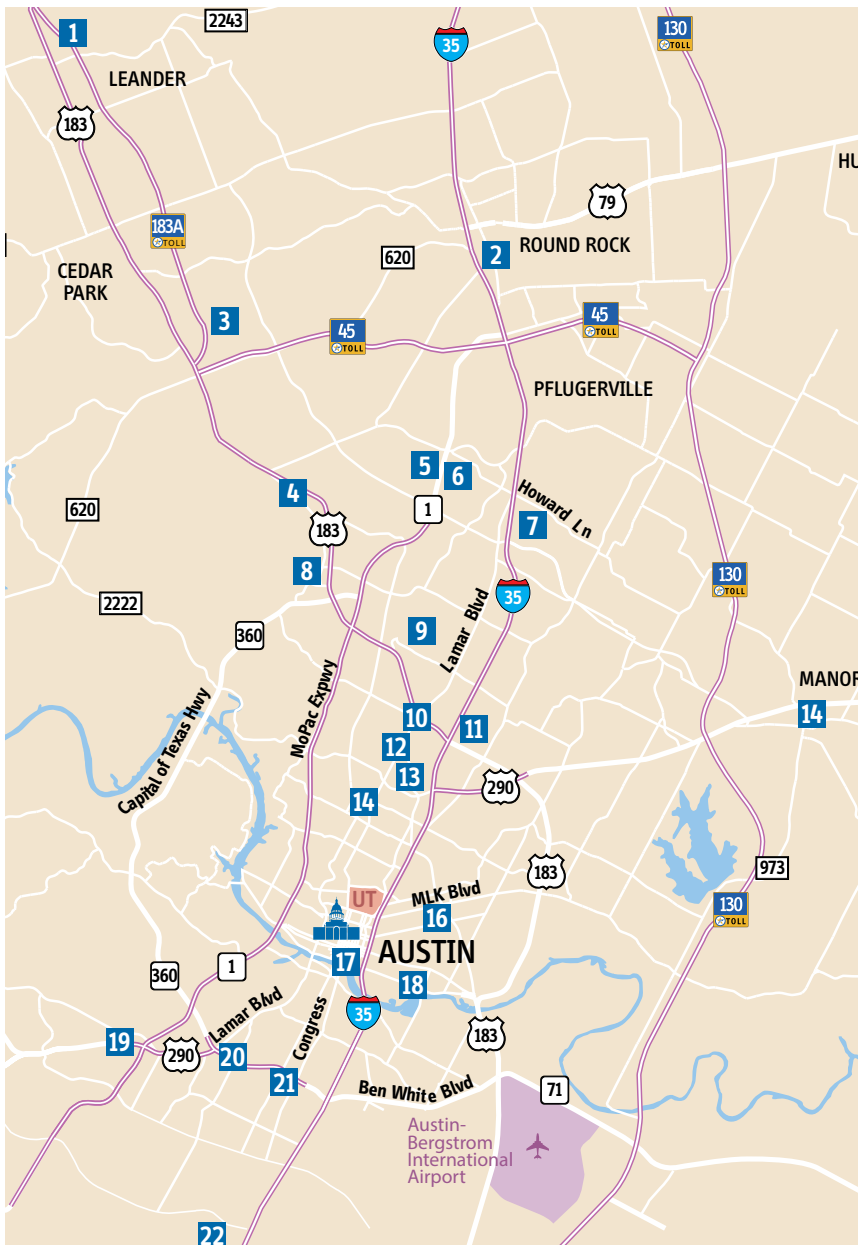

Park & Ride/Station Maps & Locations

P Parking Available At Location

1 LEANDER STATION PARK & RIDE **P**

U.S. 183/FM 2243
800 U.S. 183 N

- 550** MetroRail Red Line
- 985** Leander/Lakeline Direct
- 987** Leander/Lakeline Express

2 ROUND ROCK TRANSIT CENTER **P**

300 W. Bagdad Ave.

- 50** Round Rock/Howard Station
- 51** Round Rock Circulator
- 152** Round Rock Tech Ridge Limited
- 980** North MoPac Express

3 LAKELINE STATION PARK & RIDE **P**

Lakeline Blvd./Lyndhurst St.
13701 Lyndhurst St.

- 214** Northwest Feeder
- 383** Research
- 550** MetroRail Red Line
- 985** Leander/Lakeline Direct
- 987** Leander/Lakeline Express
- CARTS** Marble Falls

15 MANOR PARK & RIDE

Carrie Manor & Lexington, Manor, TX

- 990 Manor/Elgin Express
- CARTS** Elgin
- Pickup** On-demand service

16 MLK STATION

1719 Alexander Ave.

- 18 Martin Luther King
- 465 MLK/UT
- 550 MetroRail Red Line