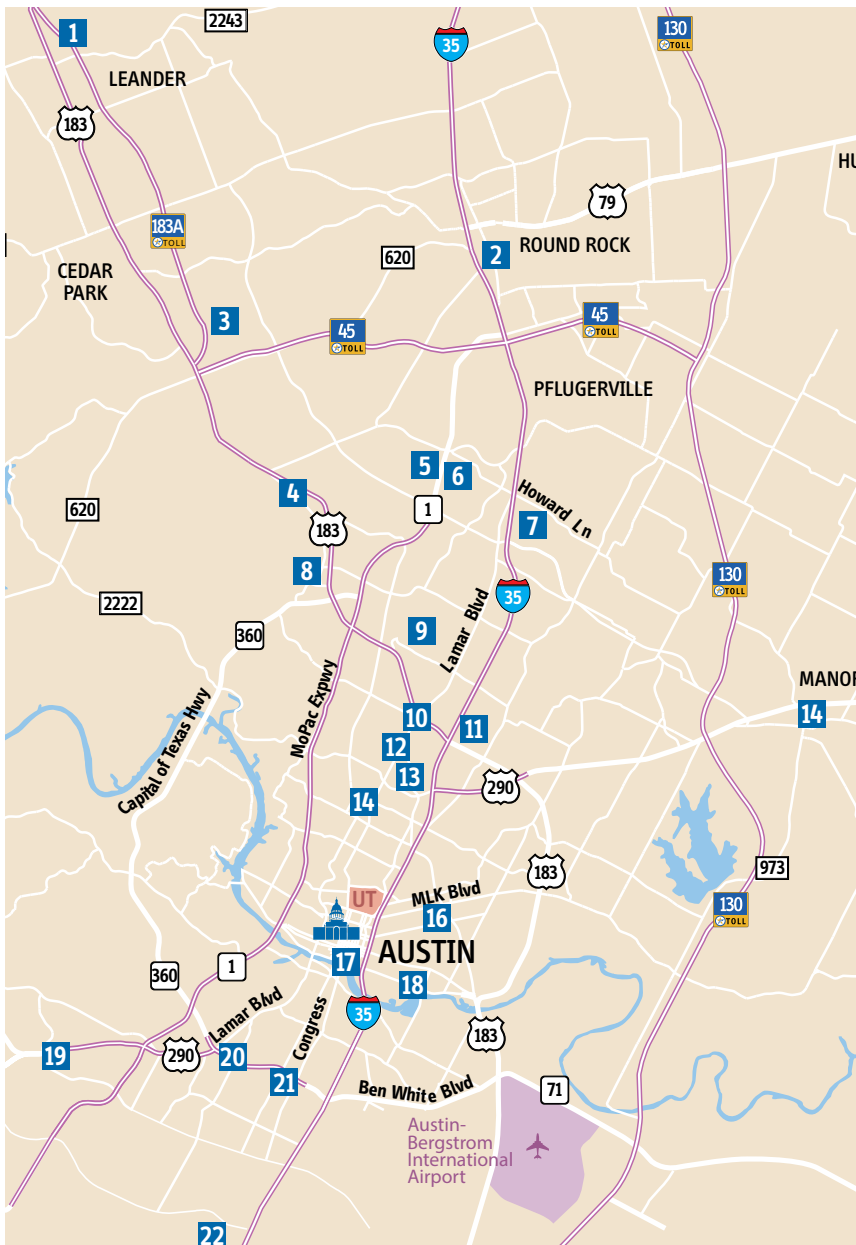

Park & Ride/Station Maps & Locations

Parking Available At Location

1 LEANDER STATION PARK & RIDE

U.S. 183/FM 2243
800 U.S. 183 N

- MetroRail Red Line
- Leander/Lakeline Direct
- Leander/Lakeline Express

2 ROUND ROCK TRANSIT CENTER

300 W. Bagdad Ave.

- Round Rock/Howard Station
- Round Rock Circulator
- Round Rock Tech Ridge Limited
- North MoPac Express

3 LAKELINE STATION PARK & RIDE

Lakeline Blvd./Lyndhurst St.
13701 Lyndhurst St.

- Northwest Feeder
- Research
- MetroRail Red Line
- Leander/Lakeline Direct
- Leander/Lakeline Express
- CARTS** Marble Falls

4 PAVILION PARK & RIDE

U.S. 183/Oak Knoll
12400 U.S. 183

- Research
- Oak Knoll Express
- Pavilion Express

5 HOWARD STATION PARK & RIDE

3710 Howard Lane

- Round Rock La Frontera
- Round Rock La Frontera
- Wells Branch
- MetroRail Red Line

6 NEW LIFE PARK & RIDE

3200 Century Park Blvd

- North MoPac Express

7 TECH RIDGE PARK & RIDE