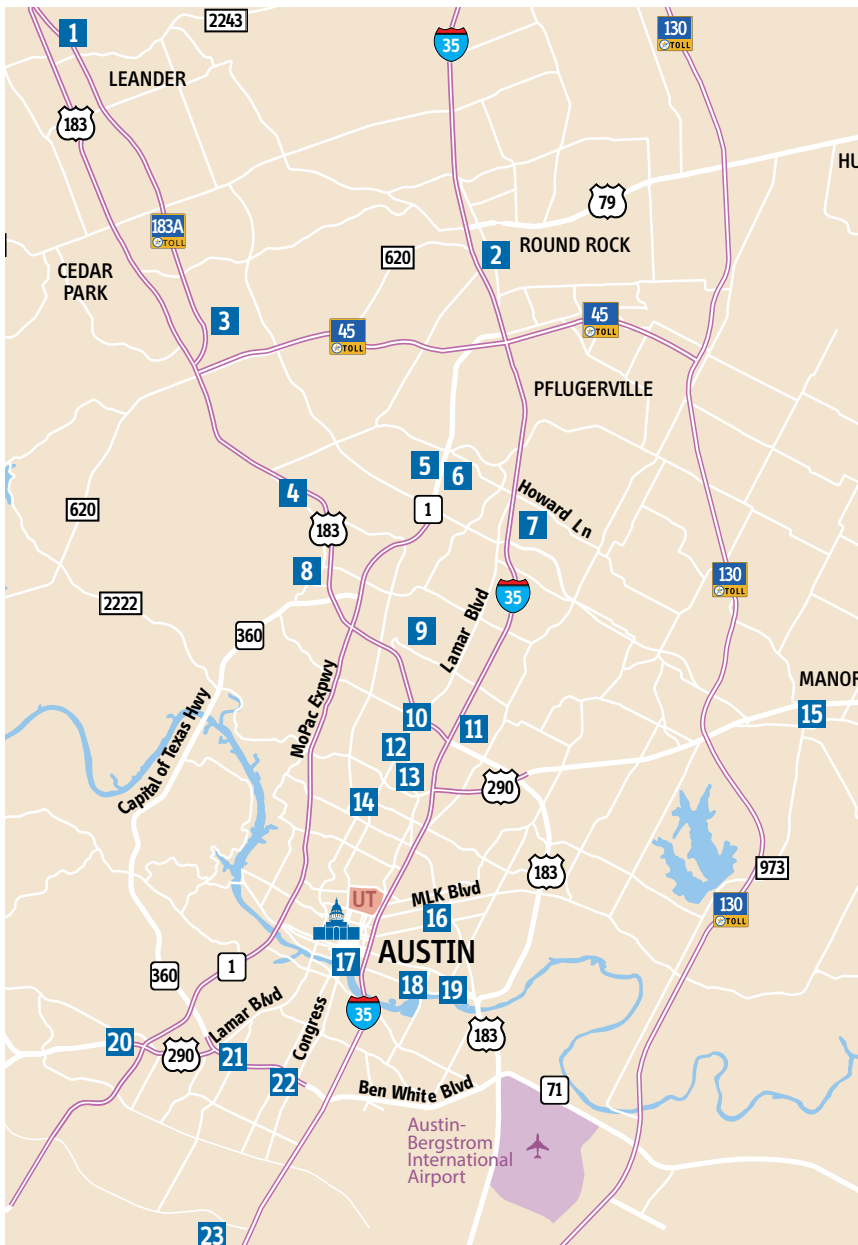

Park & Ride/Station Maps & Locations

Parking Available At Location

1 LEANDER STATION PARK & RIDE

U.S. 183/FM 2243
800 U.S. 183 N

- MetroRail Red Line
- Leander/Lakeline Direct
- Leander/Lakeline Express

2 ROUND ROCK TRANSIT CENTER

300 W. Bagdad Ave.

- Round Rock/Howard Station
- Round Rock Circulator
- Round Rock Tech Ridge Limited
- North MoPac Express

3 LAKELINE STATION PARK & RIDE

Lakeline Blvd./Lyndhurst St.
13701 Lyndhurst St.

- Northwest Feeder
- Research
- MetroRail Red Line
- Leander/Lakeline Direct
- Leander/Lakeline Express
- CARTS** Marble Falls

4 PAVILION PARK & RIDE

U.S. 183/Oak Knoll
12400 U.S. 183

- Research
- Oak Knoll Express
- Pavilion Express

5 HOWARD STATION PARK & RIDE

3710 Howard Lane

- Round Rock La Frontera
- Round Rock La Frontera
- Wells Branch
- MetroRail Red Line

6 NEW LIFE PARK & RIDE

3200 Century Park Blvd

- North MoPac Express

7 TECH RIDGE PARK & RIDE