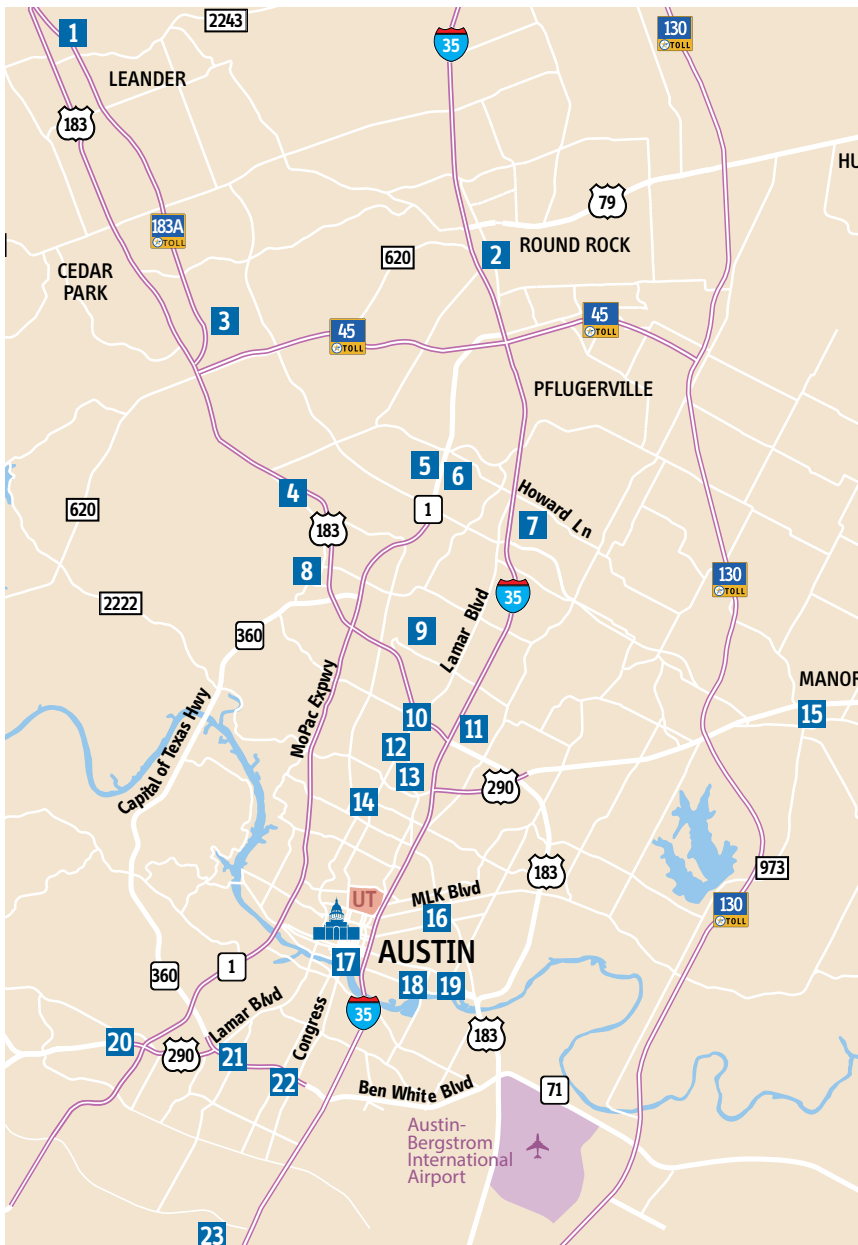

Park & Ride/Station Maps & Locations

Parking Available At Location

1 LEANDER STATION PARK & RIDE

U.S. 183/FM 2243
800 U.S. 183 N

- MetroRail Red Line
- Leander/Lakeline Direct
- Leander/Lakeline Express

2 ROUND ROCK TRANSIT CENTER

300 W. Bagdad Ave.

- Round Rock/Howard Station
- Round Rock Circulator
- Round Rock Tech Ridge Limited
- North MoPac Express

3 LAKELINE STATION PARK & RIDE

Lakeline Blvd./Lyndhurst St.
13701 Lyndhurst St.

- Northwest Feeder
- Research
- MetroRail Red Line
- Leander/Lakeline Direct
- Leander/Lakeline Express
- CARTS** Marble Falls

4 PAVILION PARK & RIDE

U.S. 183/Oak Knoll
12400 U.S. 183

- Research
- Oak Knoll Express
- Pavilion Express

5 HOWARD STATION PARK & RIDE

3710 Howard Lane

- Round Rock La Frontera
- Round Rock La Frontera
- Wells Branch
- MetroRail Red Line

6 NEW LIFE PARK & RIDE

3200 Century Park Blvd

- North MoPac Express

7 TECH RIDGE PARK & RIDE