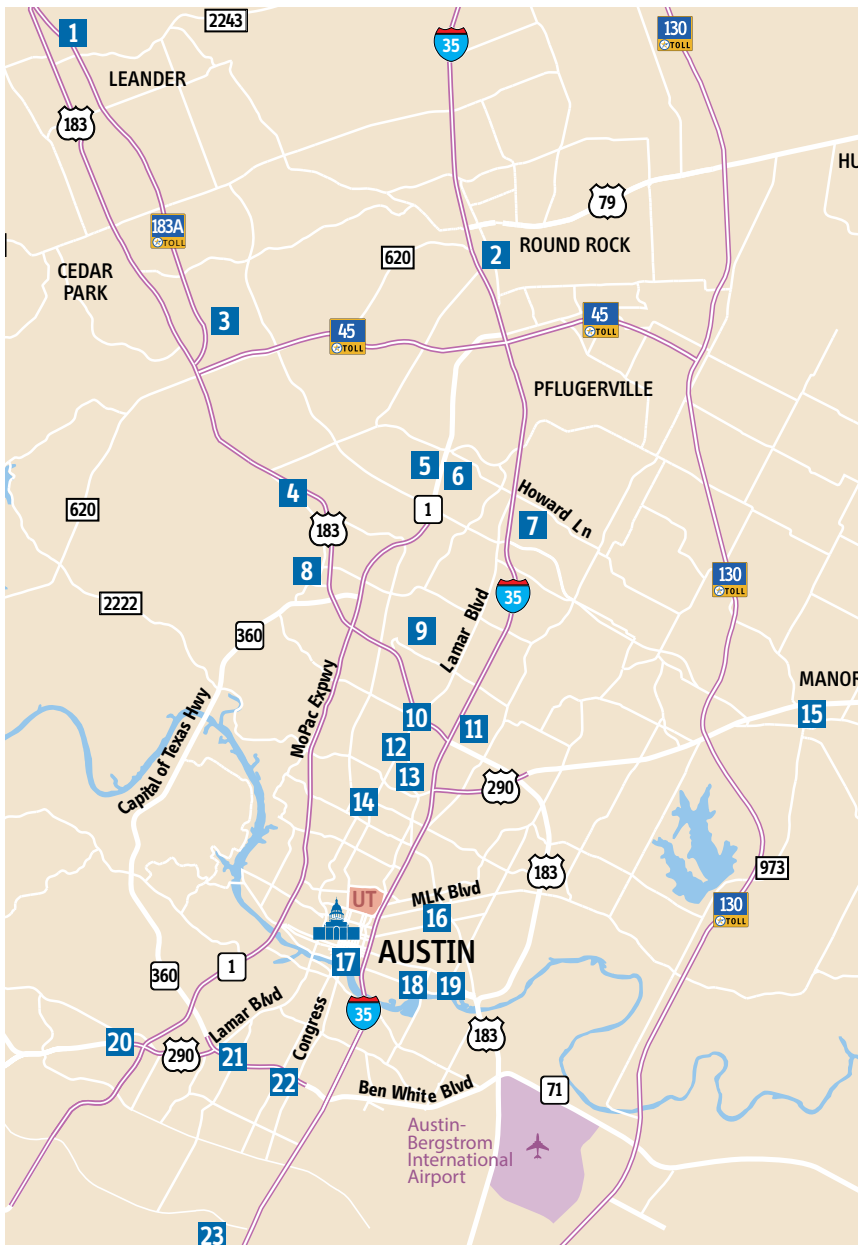

Park & Ride/Station Maps & Locations

Parking Available At Location

1 LEANDER STATION PARK & RIDE

800 North US 183 Leander,
Texas 78641

- Rail Red Line
- Leander/Lakeline Direct
- Leander/Lakeline Express

2 ROUND ROCK TRANSIT CENTER

300 W. Bagdad Ave.

- Round Rock Tech Ridge
- Round Rock Tech Ridge
- North MoPac Express

3 LAKELINE STATION PARK & RIDE

Lakeline Blvd./Lyndhurst St.
13701 Lyndhurst St.

- Northwest Feeder
- Research
- Rail Red Line
- Leander/Lakeline Direct
- Leander/Lakeline Express
- CARTS** Marble Falls

4 PAVILION PARK & RIDE

U.S. 183/Oak Knoll
12400 U.S. 183

- Research
- Oak Knoll Express
- Pavilion Express

5 HOWARD STATION PARK & RIDE

3710 Howard Lane

- Wells Branch
- Rail Red Line

6 NEW LIFE PARK & RIDE

25 LAGO VISTA

Dawn Dr./Thunderbird

- 214** Northwest Feeder

26 ELGIN PARK & RIDE

Hwy 95/Main St.

- 990** Manor/Elgin Express
- CARTS**