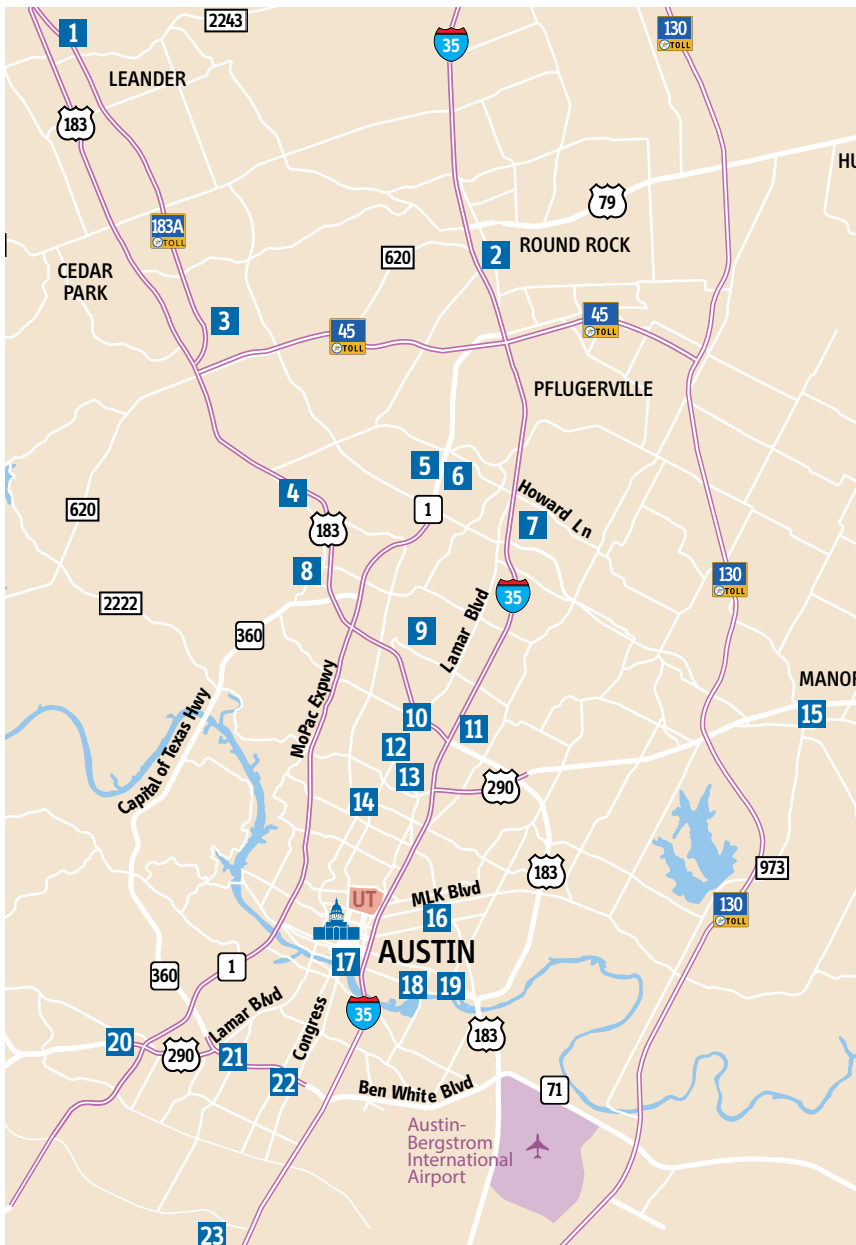

# Transit Stations & Centers Maps & Locations

**P** Parking Available At Location

## 2 ROUND ROCK TRANSIT CENTER **P**

300 W. Bagdad Ave.

**50** Round Rock Tech Ridge

**152** Round Rock Tech Ridge

**980** North MoPac Express

## 3 LAKELINE STATION PARK & RIDE **P**

13625 Lyndhurst St.

**214** Northwest Feeder

**383** Research

**550** Rail Red Line

**985** Leander/Lakeline Direct

**987** Leander/Lakeline Express

## 5 HOWARD STATION PARK & RIDE **P**

3710 W Howard Ln.

**243** Wells Branch

**550** Rail Red Line

**980** North MoPac Express