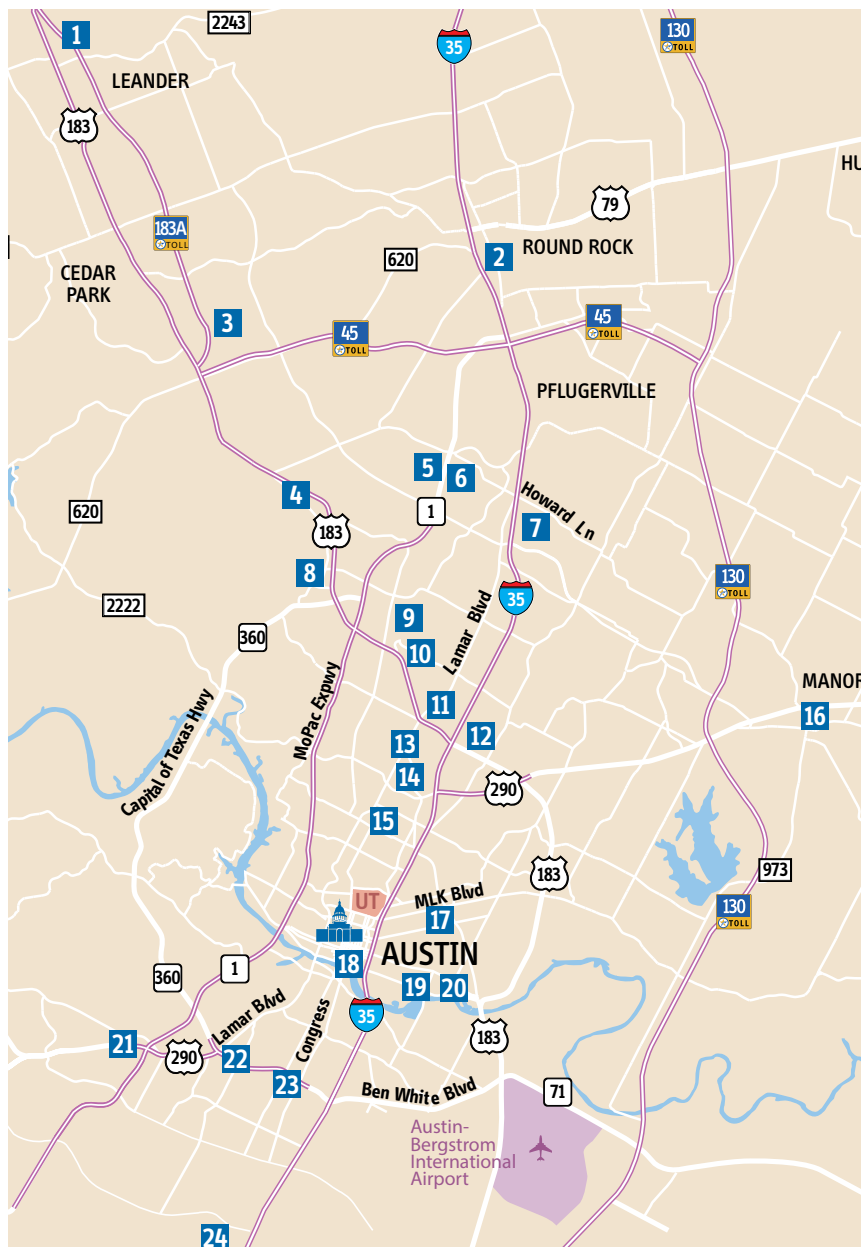

Transit Stations & Centers Maps & Locations

Parking Available At Location

1 LEANDER STATION PARK & RIDE

800 U.S. 183 N
550 Rail Red Line
985 Leander/Lakeline Direct
Pickup On-demand service

2 ROUND ROCK TRANSIT CENTER

300 W. Bagdad Ave.
50 Round Rock Tech Ridge
152 Round Rock Tech Ridge
980 North MoPac Express

3 LAKELINE STATION PARK & RIDE

13625 Lyndhurst St.
214 Northwest Feeder
383 Research
550 Rail Red Line
985 Leander/Lakeline Direct
CARTS

4 PAVILION PARK & RIDE

11979 Research Blvd.
383 Research
982 Pavilion Express

5 HOWARD STATION PARK & RIDE

3710 W Howard Ln.
243 Wells Branch
550 Rail Red Line
980 North MoPac Express

6 NEW LIFE PARK & RIDE

15 TRIANGLE STATION

4600 W Guadalupe St.

- 1** N. Lamar/S. Congress
- 481** Night Owl North Lamar
- 656** Intramural Fields
- 801** N. Lamar/S. Congress
- 990** Manor/Elgin Express

16 MANOR PARK & RIDE

101 W Carrie Manor St.