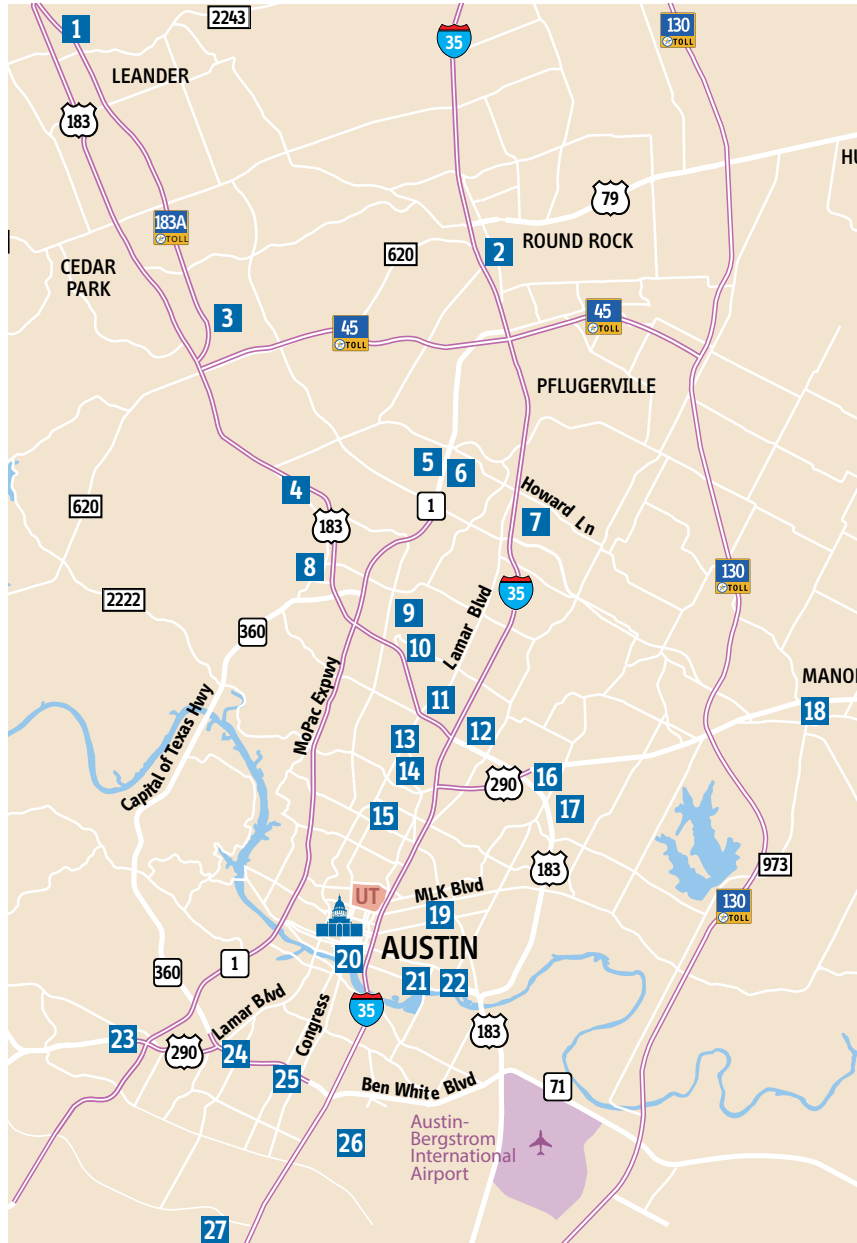

## 1 LEANDER STATION PARK & RIDE **P**

800 U.S. 183 N  
**550** Rail Red Line  
**985** Leander/Lakeline Direct  
**Pickup** On-demand service

## 2 ROUND ROCK TRANSIT CENTER **P**

300 W. Bagdad Ave.  
**50** Round Rock Tech Ridge  
**152** Round Rock Tech Ridge  
**980** North MoPac Express

## 5 HOWARD STATION PARK & RIDE **P**

3710 W Howard Ln.  
**243** Wells Branch  
**550** Rail Red Line  
**980** North MoPac Express

**18 MANOR PARK & RIDE** 

101 W Carrie Manor St.  
**990** Manor/Elgin Express  
**CARTS**  
**Pickup** On-demand service

**19 MLK STATION**

1717 Alexander Ave.  
**18** Martin Luther King  
**465** MLK/UT  
**550** Rail Red Line