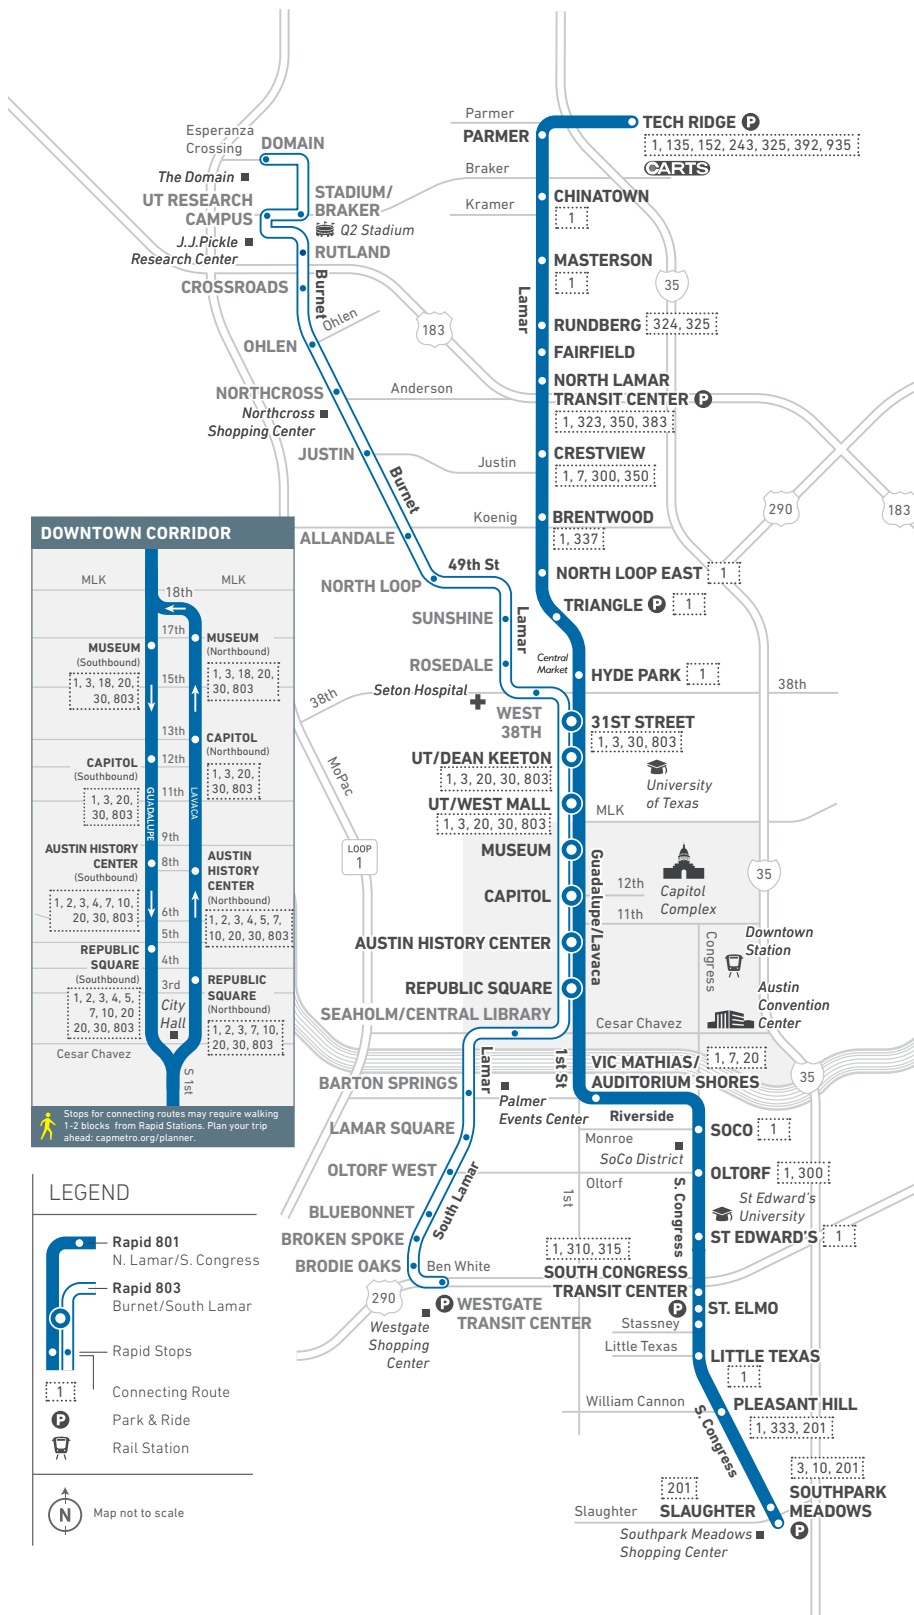

## N. Lamar/S. Congress (HIGH FREQUENCY ROUTE)

### 801 WEEKDAYS

5 AM – 7 AM	15 MIN
7 AM – 6 PM	10 MIN
6 PM – 8 PM	15 MIN
8 PM – 12:30 AM	20 MIN

### 801 SUNDAYS

6 AM – 7 PM	15 MIN
7 PM – 11:30 PM	20 MIN

Rapid is a frequency-based service. Real-time arrival/departure times may not be exact and may vary due to vehicular traffic and/or weather-related conditions.

### 803 WEEKDAYS

5 AM – 7 AM	15 MIN
7 AM – 6 PM	10 MIN
6 PM – 8 PM	15 MIN
8 PM – 12:30 AM	20 MIN