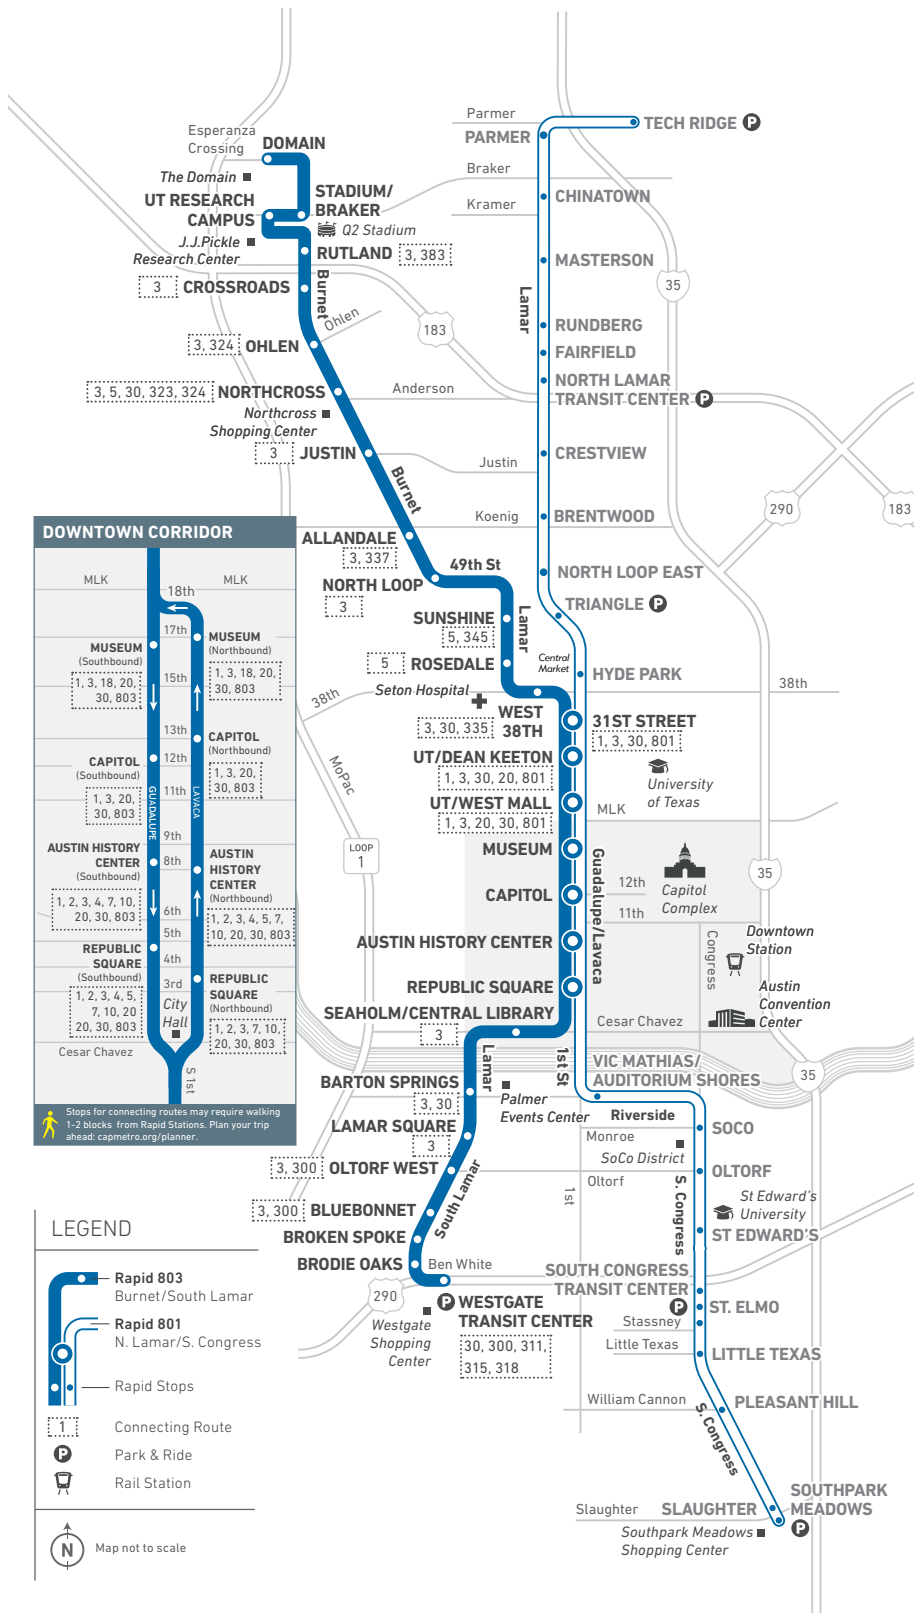

## N. Lamar/S. Congress (HIGH FREQUENCY ROUTE)

### 801 WEEKDAYS

5 AM – 7 AM	15 MIN
7 AM – 6 PM	10 MIN
6 PM – 8 PM	15 MIN
8 PM – 12:30 AM	20 MIN

### 801 SUNDAYS

6 AM – 7 PM	15 MIN
7 PM – 11:30 PM	20 MIN

Rapid is a frequency-based service. Real-time arrival/departure times may not be exact and may vary due to vehicular traffic and/or weather-related conditions.

### 803 WEEKDAYS

5 AM – 7 AM	15 MIN
7 AM – 6 PM	10 MIN
6 PM – 8 PM	15 MIN
8 PM – 12:30 AM	20 MIN