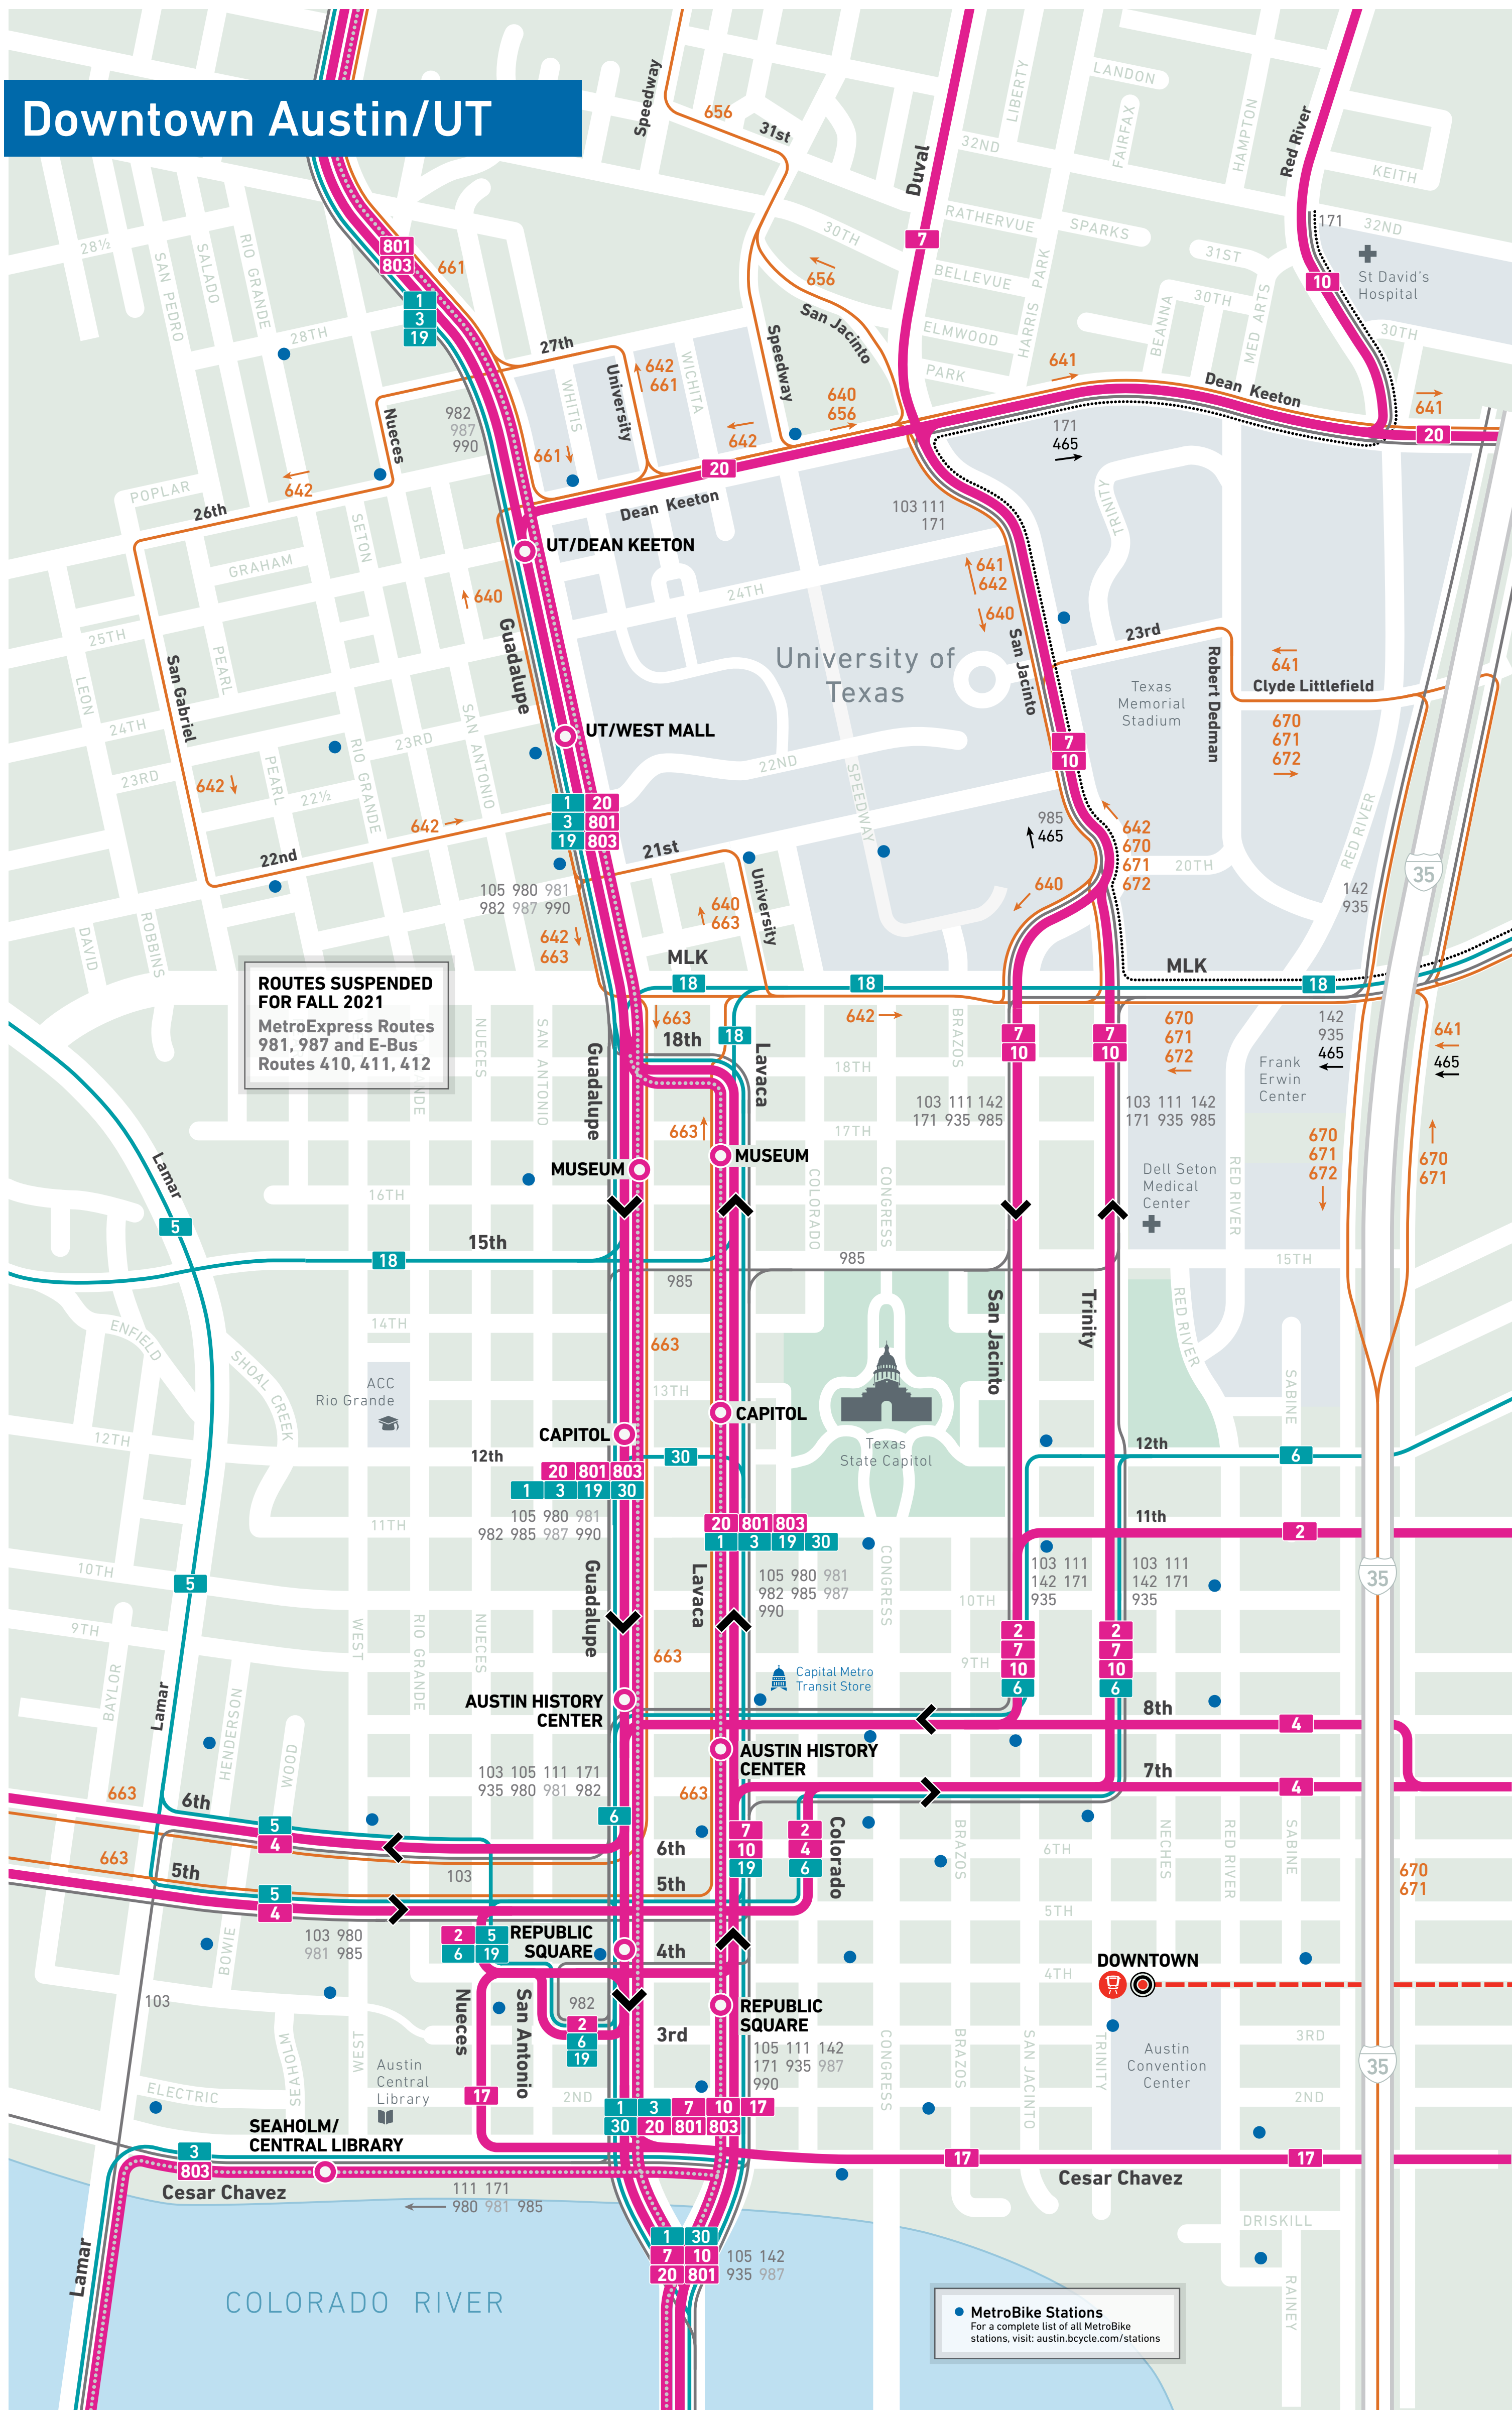

Downtown Austin/UT