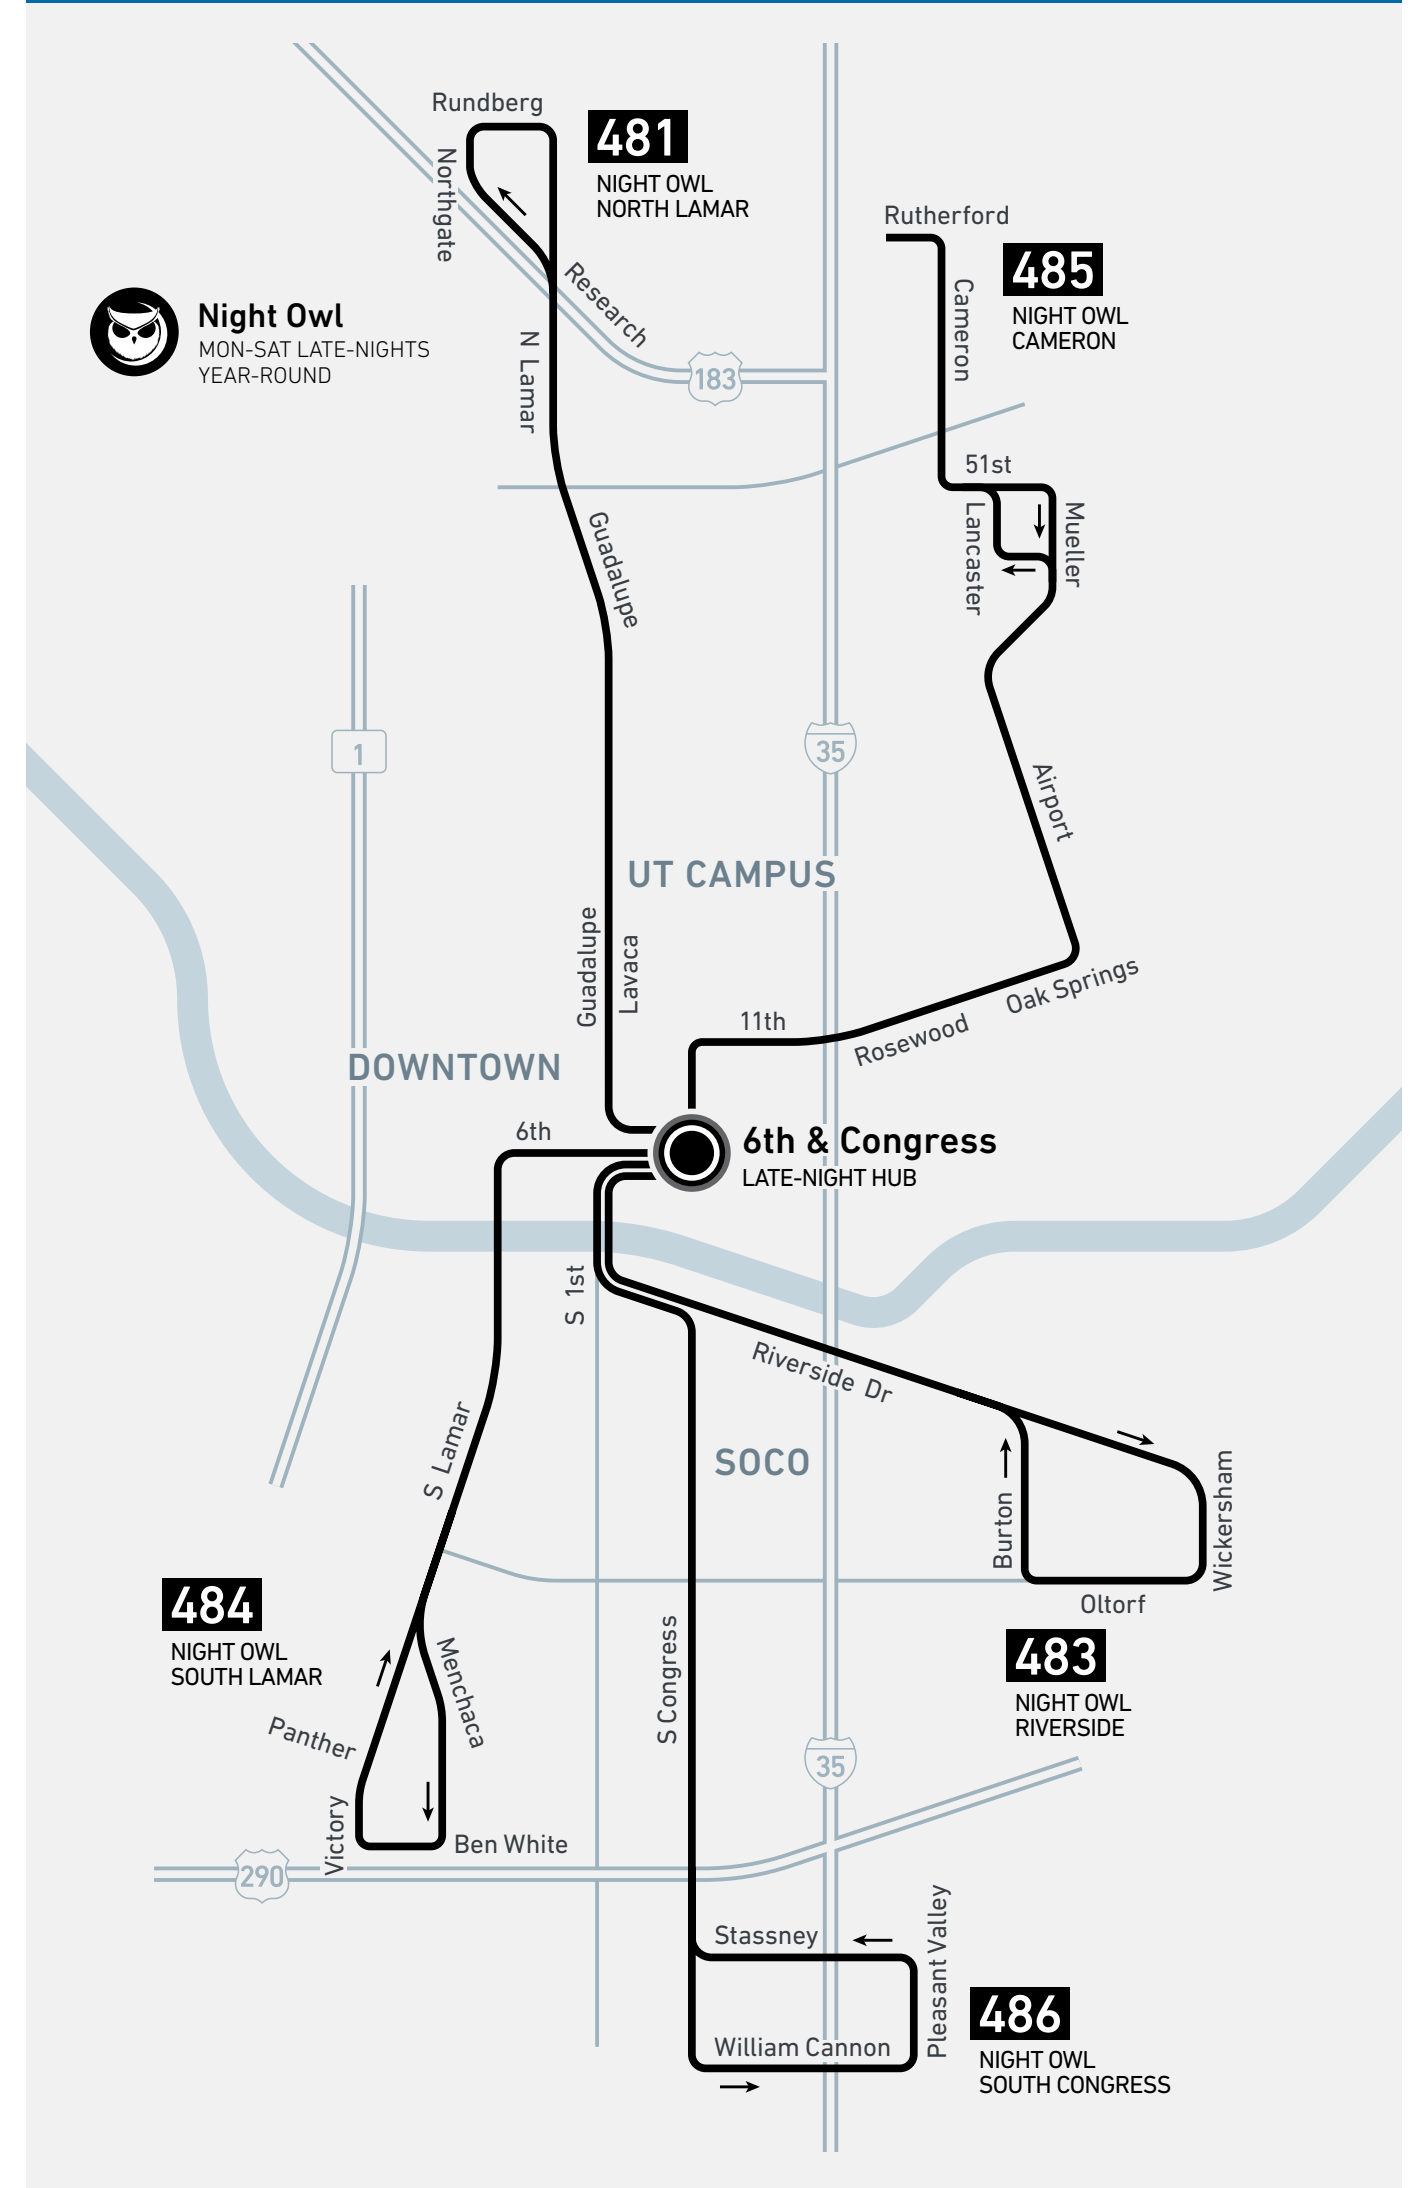

Downtown Austin/UT

Night Owl

Park & Ride

1 JONESTOWN Park Dr at Crestview 214 2 LAGO VISTA Dawn Dr/Thunderbird 214 3 LEANDER STATION 800 US-183 North 985 987 4 LAKELINE STATION 13701 Lyndhurst St BIKE SHELTER 214 383 985 987 CARTS 5 PAVILION 12400 US-183 383 981 982 6 HOWARD STATION 3710 Howard Ln BIKE SHELTER 150 243 980 7 TECH RIDGE 900 Center Ridge Dr BIKE SHELTER 1 135 152 243 325 392 801 935 CARTS PICKUP	8 GREAT HILLS 10500 Jollyville Rd 3 383 981 982 9 NORTH LAMAR TRANSIT CENTER 8001 US-183 at N Lamar 1 323 350 383 801 10 MANOR Carrie Manor at Lexington 990 PICKUP CARTS 11 TRIANGLE 4800 Guadalupe St 1 801 656 990 12 PINNACLE US-290 at William Cannon 171, PICKUP 13 SOUTH CONGRESS TRANSIT CENTER 301 W Ben White BIKE SHELTER 1 310 315 801 14 SOUTHPARK MEADOWS PARK & RIDE 9300 S IH 35 Frontage Rd. 3 10 201 801	15 ELGIN TX-95 at Main St 990 CARTS 16 ROUND ROCK TRANSIT CENTER 300 W Bagdad Ave 50 51 152 980 17 NEW LIFE PARK & RIDE 3200 Century Park Blvd. 980 18 WESTGATE TRANSIT CENTER 2027 Ben White Blvd EB 30 300 311 315 318 803

ROUTES 981 AND 987 ARE SUSPENDED FOR FALL 2021

LEGEND

High-Frequency Routes
Buses arrive every 15 minutes on weekdays, every 15-30 minutes early in the morning, later in the evening, and weekends.

MetroRapid (803)
Limited-stop service for a faster ride. Board and de-board at designated stations.

MetroBus Local (7)
Local-stop service. Board and de-board at any bus stop along the route.

MetroRail
Rail service between Leander and downtown Austin. Consult the schedule for weekday and Saturday times at each station.

MetroRail Red Line

Places to Go

- Transit Hub
- School
- Hospital/Medical Center
- College/University
- Park & Ride
- Library
- Point of Interest
- Airport