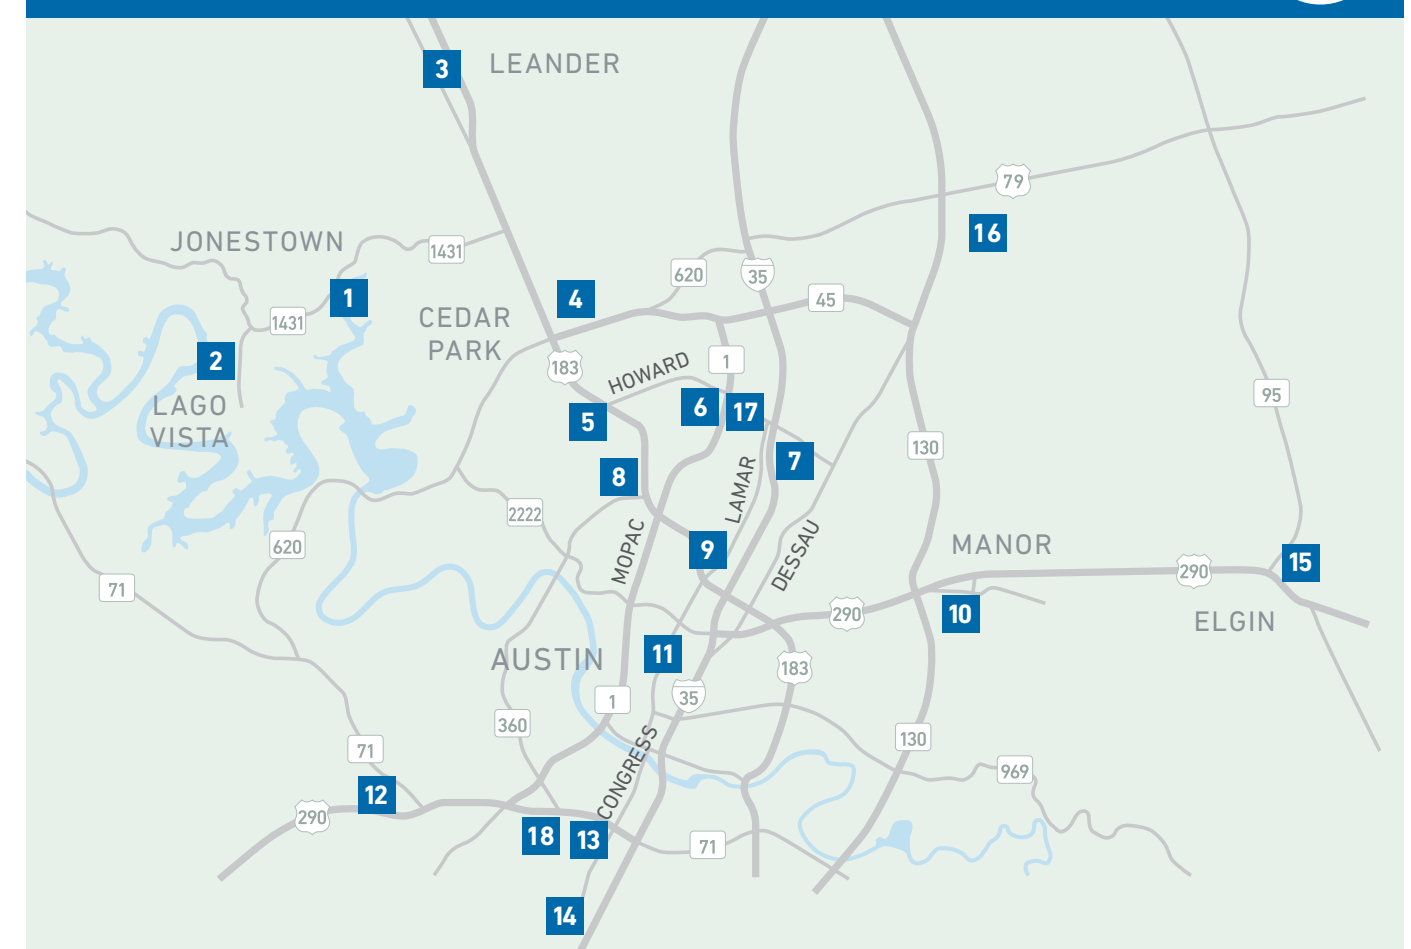

Park & Ride

1 JONESTOWN Park Dr at Crestview 214 2 LAGO VISTA Dawn Dr/Thunderbird 214 3 LEANDER STATION 800 US-183 North 985 987 4 LAKELINE STATION 13701 Lyndhurst St BIKE SHELTER 214 383 985 987 CARTS 5 PAVILION 12400 US-183 383 981 982 6 HOWARD STATION 3710 Howard Ln BIKE SHELTER 150 243 980 7 TECH RIDGE 900 Center Ridge Dr BIKE SHELTER 1 135 152 243 325 392 801 935 CARTS PICKUP	8 GREAT HILLS 10500 Jollyville Rd 3 383 981 982 9 NORTH LAMAR TRANSIT CENTER 8001 US-183 at N Lamar 1 323 350 383 801 10 MANOR Carrie Manor at Lexington 990 PICKUP CARTS 11 TRIANGLE 4800 Guadalupe St 1 801 656 990 12 PINNACLE US-290 at William Cannon 171, PICKUP 13 SOUTH CONGRESS TRANSIT CENTER 301 W Ben White BIKE SHELTER 1 310 315 801 14 SOUTHPARK MEADOWS PARK & RIDE 9300 S IH 35 Frontage Rd. 3 10 201 801	15 ELGIN TX-95 at Main St 990 CARTS 16 ROUND ROCK TRANSIT CENTER 300 W Bagdad Ave 50 51 152 980 17 NEW LIFE PARK & RIDE 3200 Century Park Blvd. 980 18 WESTGATE TRANSIT CENTER 2027 Ben White Blvd EB 30 300 311 315 318 803

ROUTES 981 AND 987 ARE SUSPENDED FOR FALL 2021

LEGEND

High-Frequency Routes
Buses arrive every 15 minutes on weekdays, every 15-30 minutes early in the morning, later in the evening, and weekends.

MetroRapid (803)
Limited-stop service for a faster ride. Board and de-board at designated stations.

MetroBus Local (7)
Local-stop service. Board and de-board at any bus stop along the route.

MetroRail
Rail service between Leander and downtown Austin. Consult the schedule for weekday and Saturday times at each station.

MetroRail Red Line

Places to Go

- Transit Hub
- School
- Hospital/Medical Center
- College/University
- Park & Ride
- Library
- Point of Interest
- Airport

Regular Routes
Times and service levels vary by route. Consult individual route schedules for specific information.

MetroBus Local (5, 6, 17, 18, 19, 20, 30)
Service to, from and via Downtown Austin along major streets.

MetroBus Local (303)
Service in outlying areas, including Crosstown, Flex and Feeder routes.

MetroExpress, MetroFlyer (935, 987)
Including Limited routes.

Suspended Route
Service suspended for Fall 2021.

MetroRail Shuttle (465)
Shuttle service linking MetroRail stations to nearby activity centers.

Round Rock Transit (152)
Round Rock service with connecting AM/PM trips to Austin.

UT Shuttle (656)
Shuttle service linking University of Texas main campus to outlying residential areas.