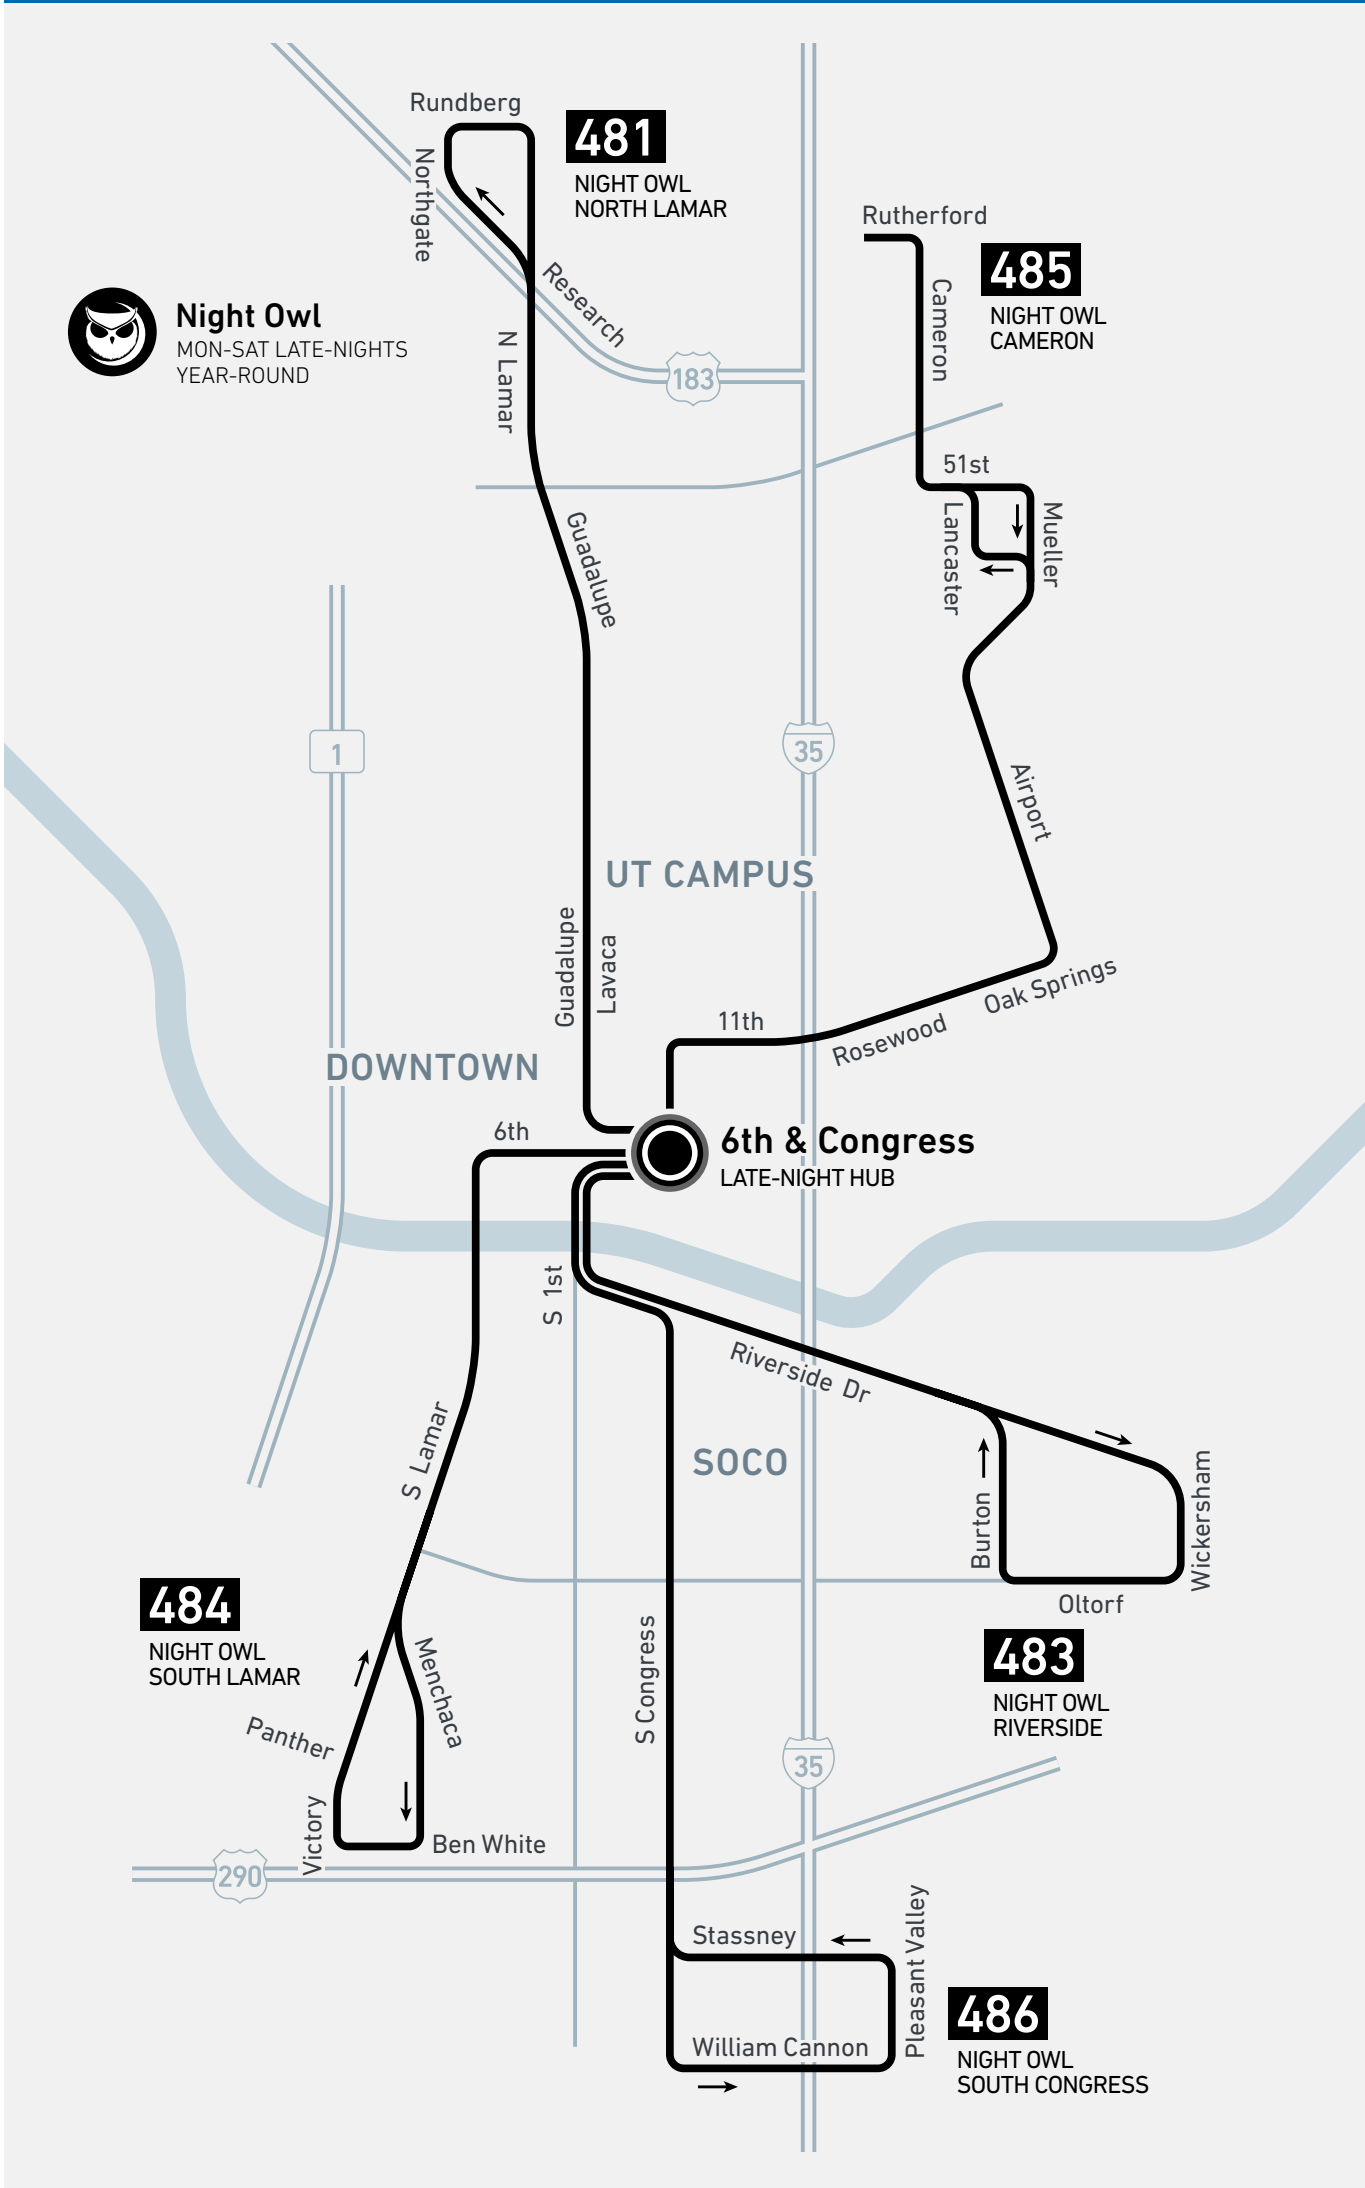

Downtown Austin/UT

Night Owl

Park & Ride

1 JONESTOWN Park Dr at Crestview 214 2 LAGO VISTA Dawn Dr/Thunderbird 214 3 LEANDER STATION 800 US-183 North 985 987 4 LAKELINE STATION 13701 Lyndhurst St BIKE SHELTER 214 383 985 987 CARTS 5 PAVILION 12400 US-183 383 981 982 6 HOWARD STATION 3710 Howard Ln BIKE SHELTER 150 243 980 7 TECH RIDGE 900 Center Ridge Dr BIKE SHELTER 1 135 152 243 325 392 801 935 CARTS PICKUP	8 GREAT HILLS 10500 Jollyville Rd 3 383 981 982 9 NORTH LAMAR TRANSIT CENTER 8001 US-183 at N Lamar 1 323 350 383 801 10 MANOR Carrie Manor at Lexington 990 PICKUP CARTS 11 TRIANGLE 4800 Guadalupe St 1 801 656 990 12 PINNACLE US-290 at William Cannon 171 PICKUP 13 SOUTH CONGRESS TRANSIT CENTER 301 W Ben White BIKE SHELTER 1 310 315 801 14 SOUTHPARK MEADOWS PARK & RIDE 9300 S IH 35 Frontage Rd. 3 10 201 801	15 ELGIN TX-95 at Main St 990 CARTS 16 ROUND ROCK TRANSIT CENTER 300 W Bagdad Ave 50 51 152 980 17 NEW LIFE PARK & RIDE 3200 Century Park Blvd. 980 18 WESTGATE TRANSIT CENTER 2027 Ben White Blvd EB 30 300 311 315 318 803

ROUTES 981 AND 987 ARE SUSPENDED FOR SUMMER 2022