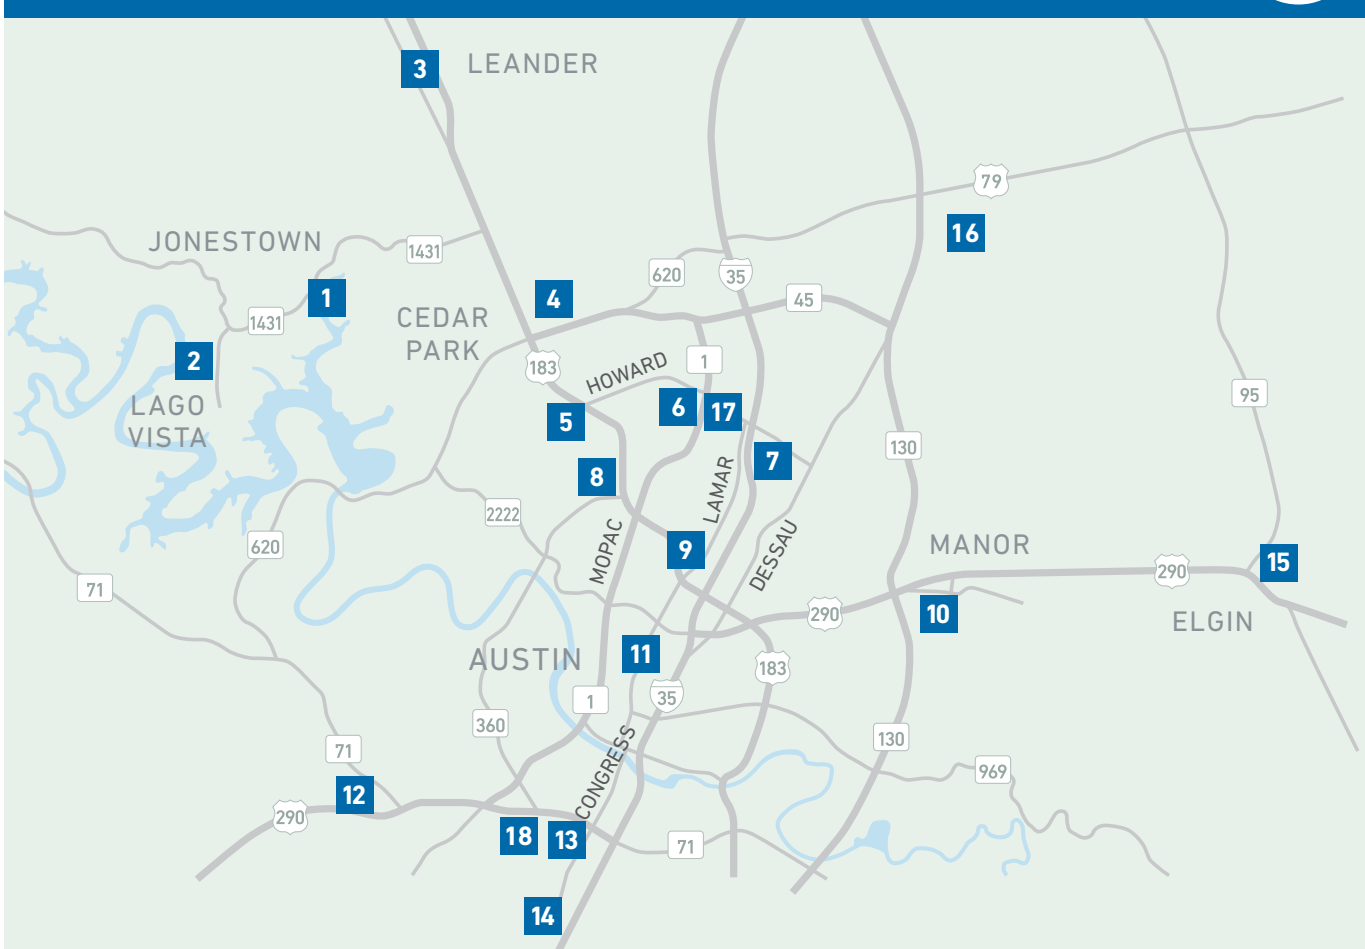

Park & Ride

1 JONESTOWN Park Dr at Crestview 214 2 LAGO VISTA Dawn Dr/Thunderbird 214 3 LEANDER STATION 800 US-183 North 985 987 4 LAKELINE STATION 13701 Lyndhurst St BIKE SHELTER 214 383 985 987 CARTS 5 PAVILION 12400 US-183 383 981 982 6 HOWARD STATION 3710 Howard Ln BIKE SHELTER 150 243 980 7 TECH RIDGE 900 Center Ridge Dr BIKE SHELTER 1 135 152 243 325 392 801 935 CARTS PICKUP	8 GREAT HILLS 10500 Jollyville Rd 3 383 981 982 9 NORTH LAMAR TRANSIT CENTER 8001 US-183 at N Lamar 1 323 350 383 801 10 MANOR Carrie Manor at Lexington 990 PICKUP CARTS 11 TRIANGLE 4800 Guadalupe St 1 801 656 990 12 PINNACLE US-290 at William Cannon 171 PICKUP 13 SOUTH CONGRESS TRANSIT CENTER 301 W Ben White BIKE SHELTER 1 310 315 801 14 SOUTHPARK MEADOWS PARK & RIDE 9300 S IH 35 Frontage Rd. 3 10 201 801	15 ELGIN TX-95 at Main St 990 CARTS 16 ROUND ROCK TRANSIT CENTER 300 W Bagdad Ave 50 51 152 980 17 NEW LIFE PARK & RIDE 3200 Century Park Blvd. 980 18 WESTGATE TRANSIT CENTER 2027 Ben White Blvd EB 30 300 311 315 318 803

ROUTES 981 AND 987 ARE SUSPENDED FOR SUMMER 2022

LEGEND

High-Frequency Routes

Buses arrive every 15 minutes on weekdays, every 15-30 minutes early in the morning, later in the evening, and weekends.

- **MetroRapid** (803): Limited-stop service for a faster ride. Board and de-board at designated stations.
- **MetroBus Local** (7): Local-stop service. Board and de-board at any bus stop along the route.

MetroRail

Rail service between Leander and downtown Austin. Consult the schedule for weekday and Saturday times at each station.

- **MetroRail Red Line**

Places to Go

- Transit Hub
- School
- Hospital/Medical Center
- College/University
- Park & Ride
- Library
- Point of Interest
- Airport

Regular Routes

Times and service levels vary by route. Consult individual route schedules for specific information.

- **MetroBus Local** (5, 6, 10, 11, 12, 13, 14, 15, 16, 17, 18, 19, 20, 21, 22, 23, 24, 25, 26, 27, 28, 29, 30, 31, 32, 33, 34, 35, 36, 37, 38, 39, 40, 41, 42, 43, 44, 46, 47, 48, 49, 50, 51, 52, 53, 54, 55, 56, 57, 58, 59, 60, 61, 62, 63, 64, 65, 66, 67, 68, 69, 70, 71, 72, 73, 74, 75, 76, 77, 78, 79, 80, 81, 82, 83, 84, 85, 86, 87, 88, 89, 90, 91, 92, 93, 94, 95, 96, 98, 99): Service to, from and via Downtown Austin along major streets.
- **MetroBus Local** (303): Service in outlying areas, including Crosstown, Flex and Feeder routes.
- **MetroExpress, MetroFlyer** (935, 987): Including limited routes.
- **Suspended Route** (981, 987): Service suspended for Summer 2022.
- **MetroRail Shuttle** (465): Shuttle service linking MetroRail stations to nearby activity centers.
- **Round Rock Transit** (152): Round Rock service with connecting AM/PM trips to Austin.
- **UT Shuttle** (656): Shuttle service linking University of Texas main campus to outlying residential areas.