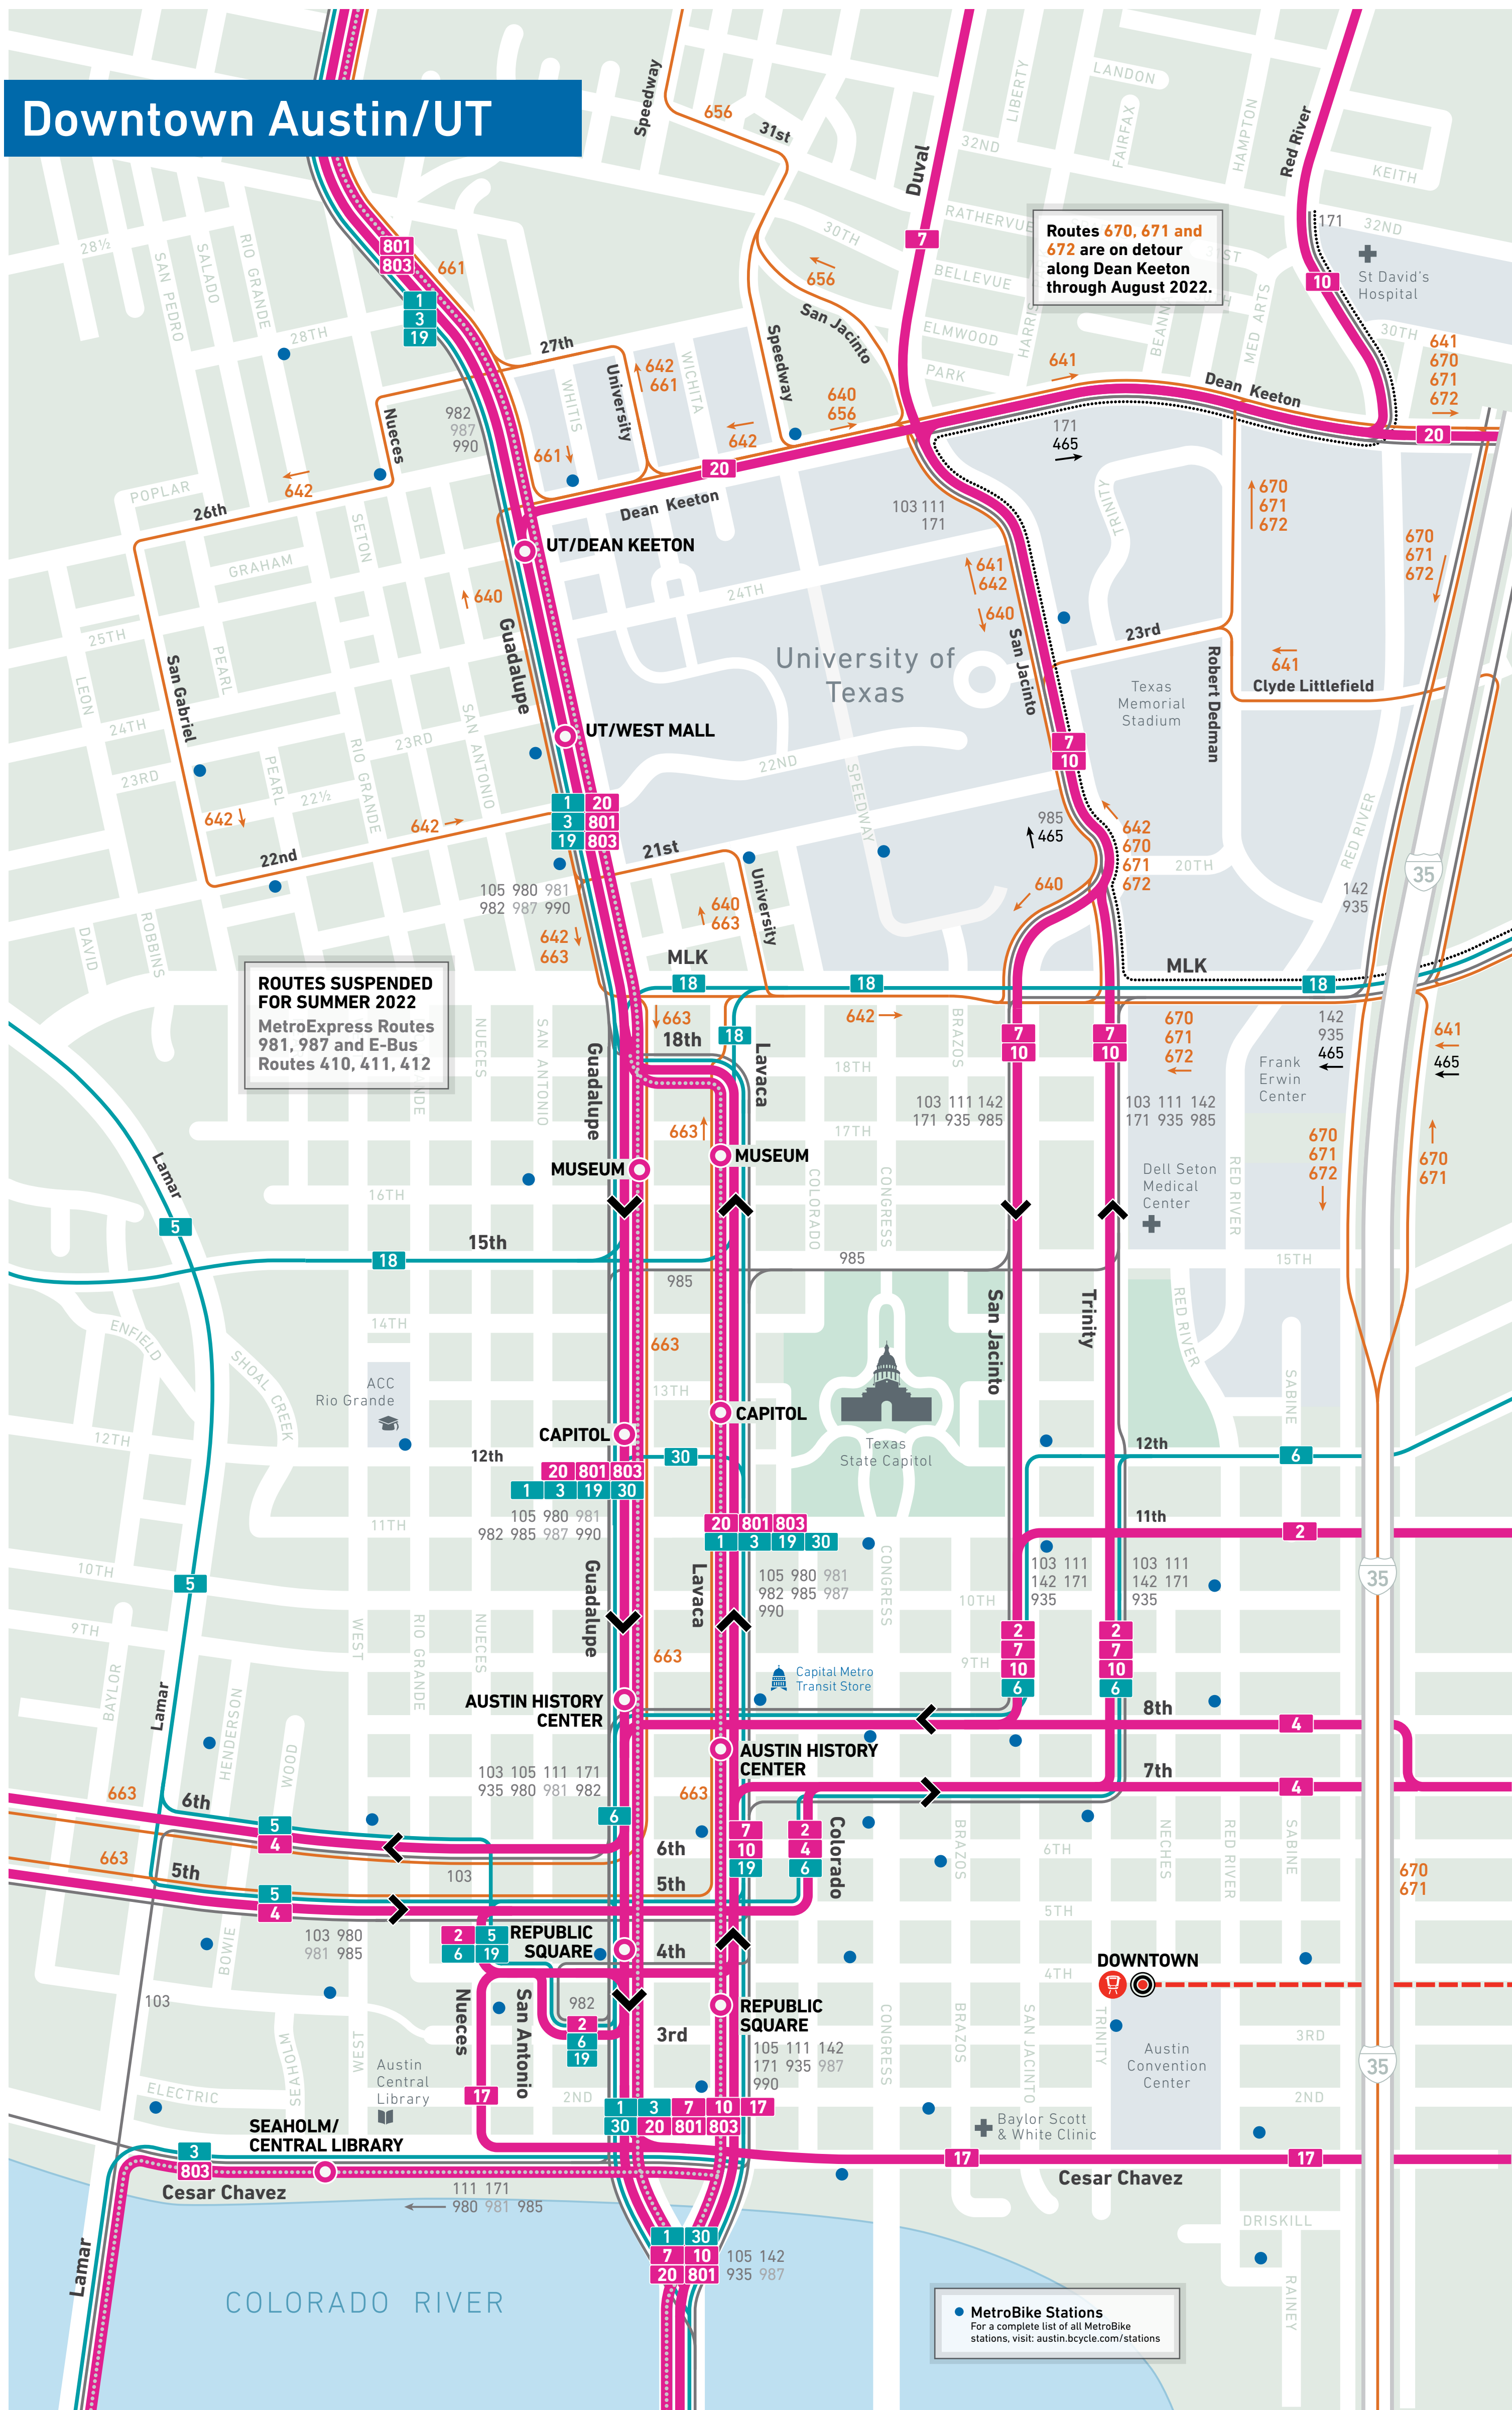

Downtown Austin/UT