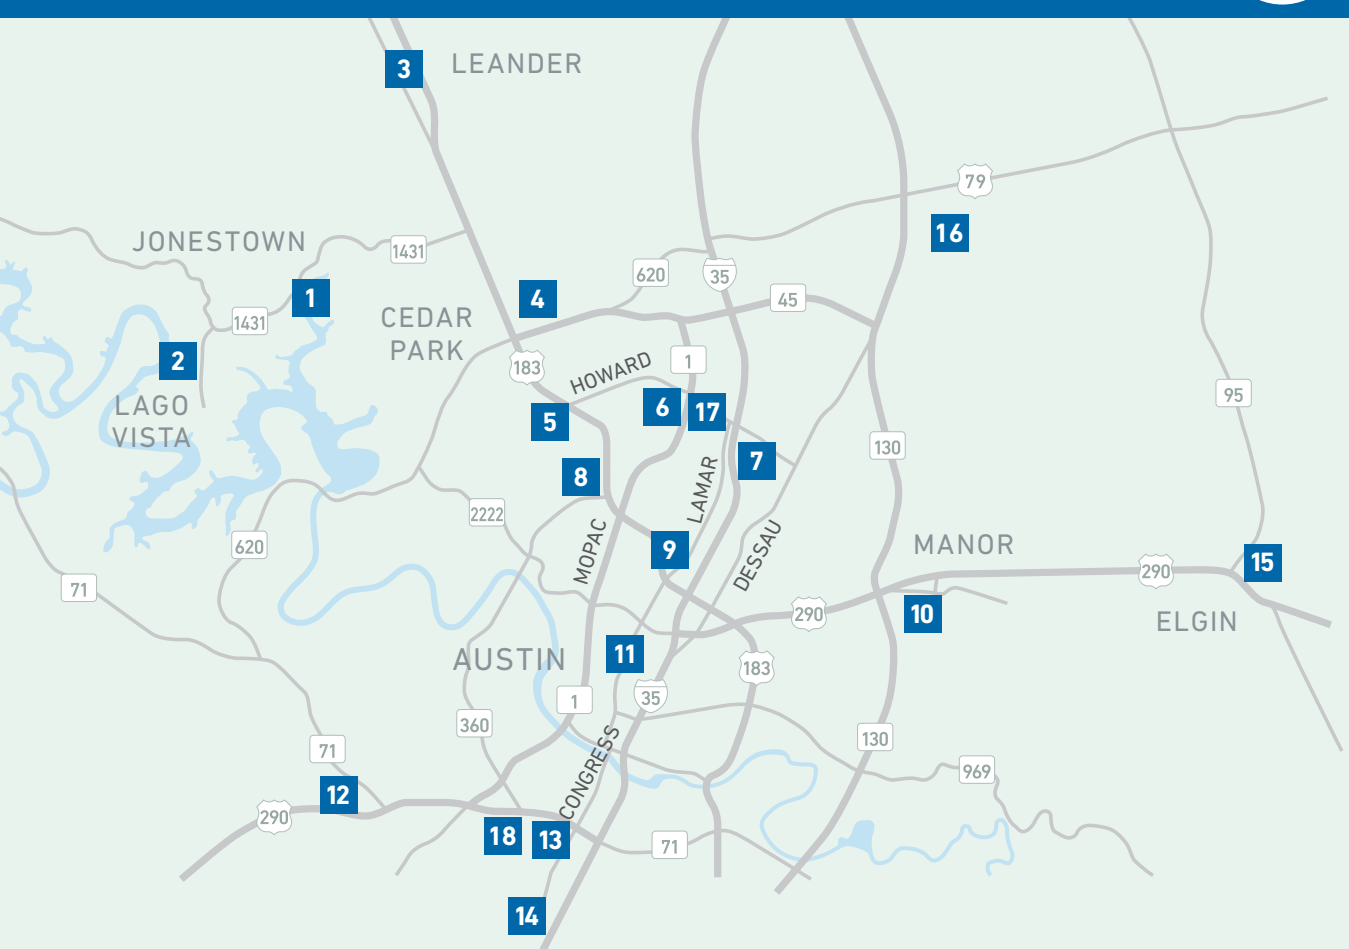

Park & Ride

- **1 JONESTOWN**
  Park Dr at Crestview
  214
- **2 LAGO VISTA**
  Dawn Dr/Thunderbird
  214
- **3 LEANDER STATION**
  800 US-183 North
  985 987
- **4 LAKELINE STATION**
  13701 Lyndhurst St
  BIKE SHELTER
  214 383
  985 987 CARTS
- **5 PAVILION**
  12400 US-183
  383 981 982
- **6 HOWARD STATION**
  3710 Howard Ln
  243 980
- **7 TECH RIDGE**
  900 Center Ridge Dr
  BIKE SHELTER
  1 135 152 243 325
  392 801 935 CARTS
  PICKUP
- **8 GREAT HILLS**
  10500 Jollyville Rd
  3 383 981 982
- **9 NORTH LAMAR TRANSIT CENTER**
  8001 US-183 at N Lamar
  1 323 350 383 801
- **10 MANOR**
  Carrie Manor at Lexington
  990 PICKUP CARTS
- **11 TRIANGLE**
  4800 Guadalupe St
  1 801 656 990
- **12 PINNACLE**
  US-290 at William Cannon
  171 PICKUP
- **13 SOUTH CONGRESS TRANSIT CENTER**
  301 W Ben White
  BIKE SHELTER
  1 310 315 801
- **14 SOUTHPARK MEADOWS PARK & RIDE**
  9300 S IH 35 Frontage Rd.
  3 10 201 801
- **15 ELGIN**
  TX-95 at Main St
  990 CARTS
- **16 ROUND ROCK TRANSIT CENTER**
  300 W Bagdad Ave
  50 152 980
- **17 NEW LIFE PARK & RIDE**
  3200 Century Park Blvd.
  980
- **18 WESTGATE TRANSIT CENTER**
  2027 Ben White Blvd EB
  30 300 311 315
  318 803

ROUTES 981 AND 987 ARE SUSPENDED FOR SPRING 2023

LEGEND

High-Frequency Routes
Buses arrive every 15 minutes on weekdays, every 15-30 minutes early in the morning, later in the evening, and weekends.

- **MetroRapid** (803) Limited-stop service for a faster ride. Board and de-board at designated stations.
- **MetroBus Local** (7) Local-stop service. Board and de-board at any bus stop along the route.

MetroRail
Rail service between Leander and downtown Austin. Consult the schedule for weekday and Saturday times at each station.

- **MetroRail Red Line**

Places to Go

- Transit Hub
- School
- Hospital/Medical Center
- Point of Interest
- Park & Ride
- Library
- College/University
- Airport

Regular Routes
Times and service levels vary by route. Consult individual route schedules for specific information.

- **MetroBus Local** (5) Service to, from and via Downtown Austin along major streets.
- **MetroBus Local** (303) Service in outlying areas, including Crosstown, Flex and Feeder routes.
- **MetroExpress, MetroFlyer** (935) Including Limited routes.
- **Suspended Route** (987) Service suspended for Spring 2023.
- **MetroRail Shuttle** (465) Shuttle service linking MetroRail stations to nearby activity centers.
- **Round Rock Transit** (152) Round Rock service with connecting AM/PM trips to Austin.
- **UT Shuttle** (656) Shuttle service linking University of Texas main campus to outlying residential areas.