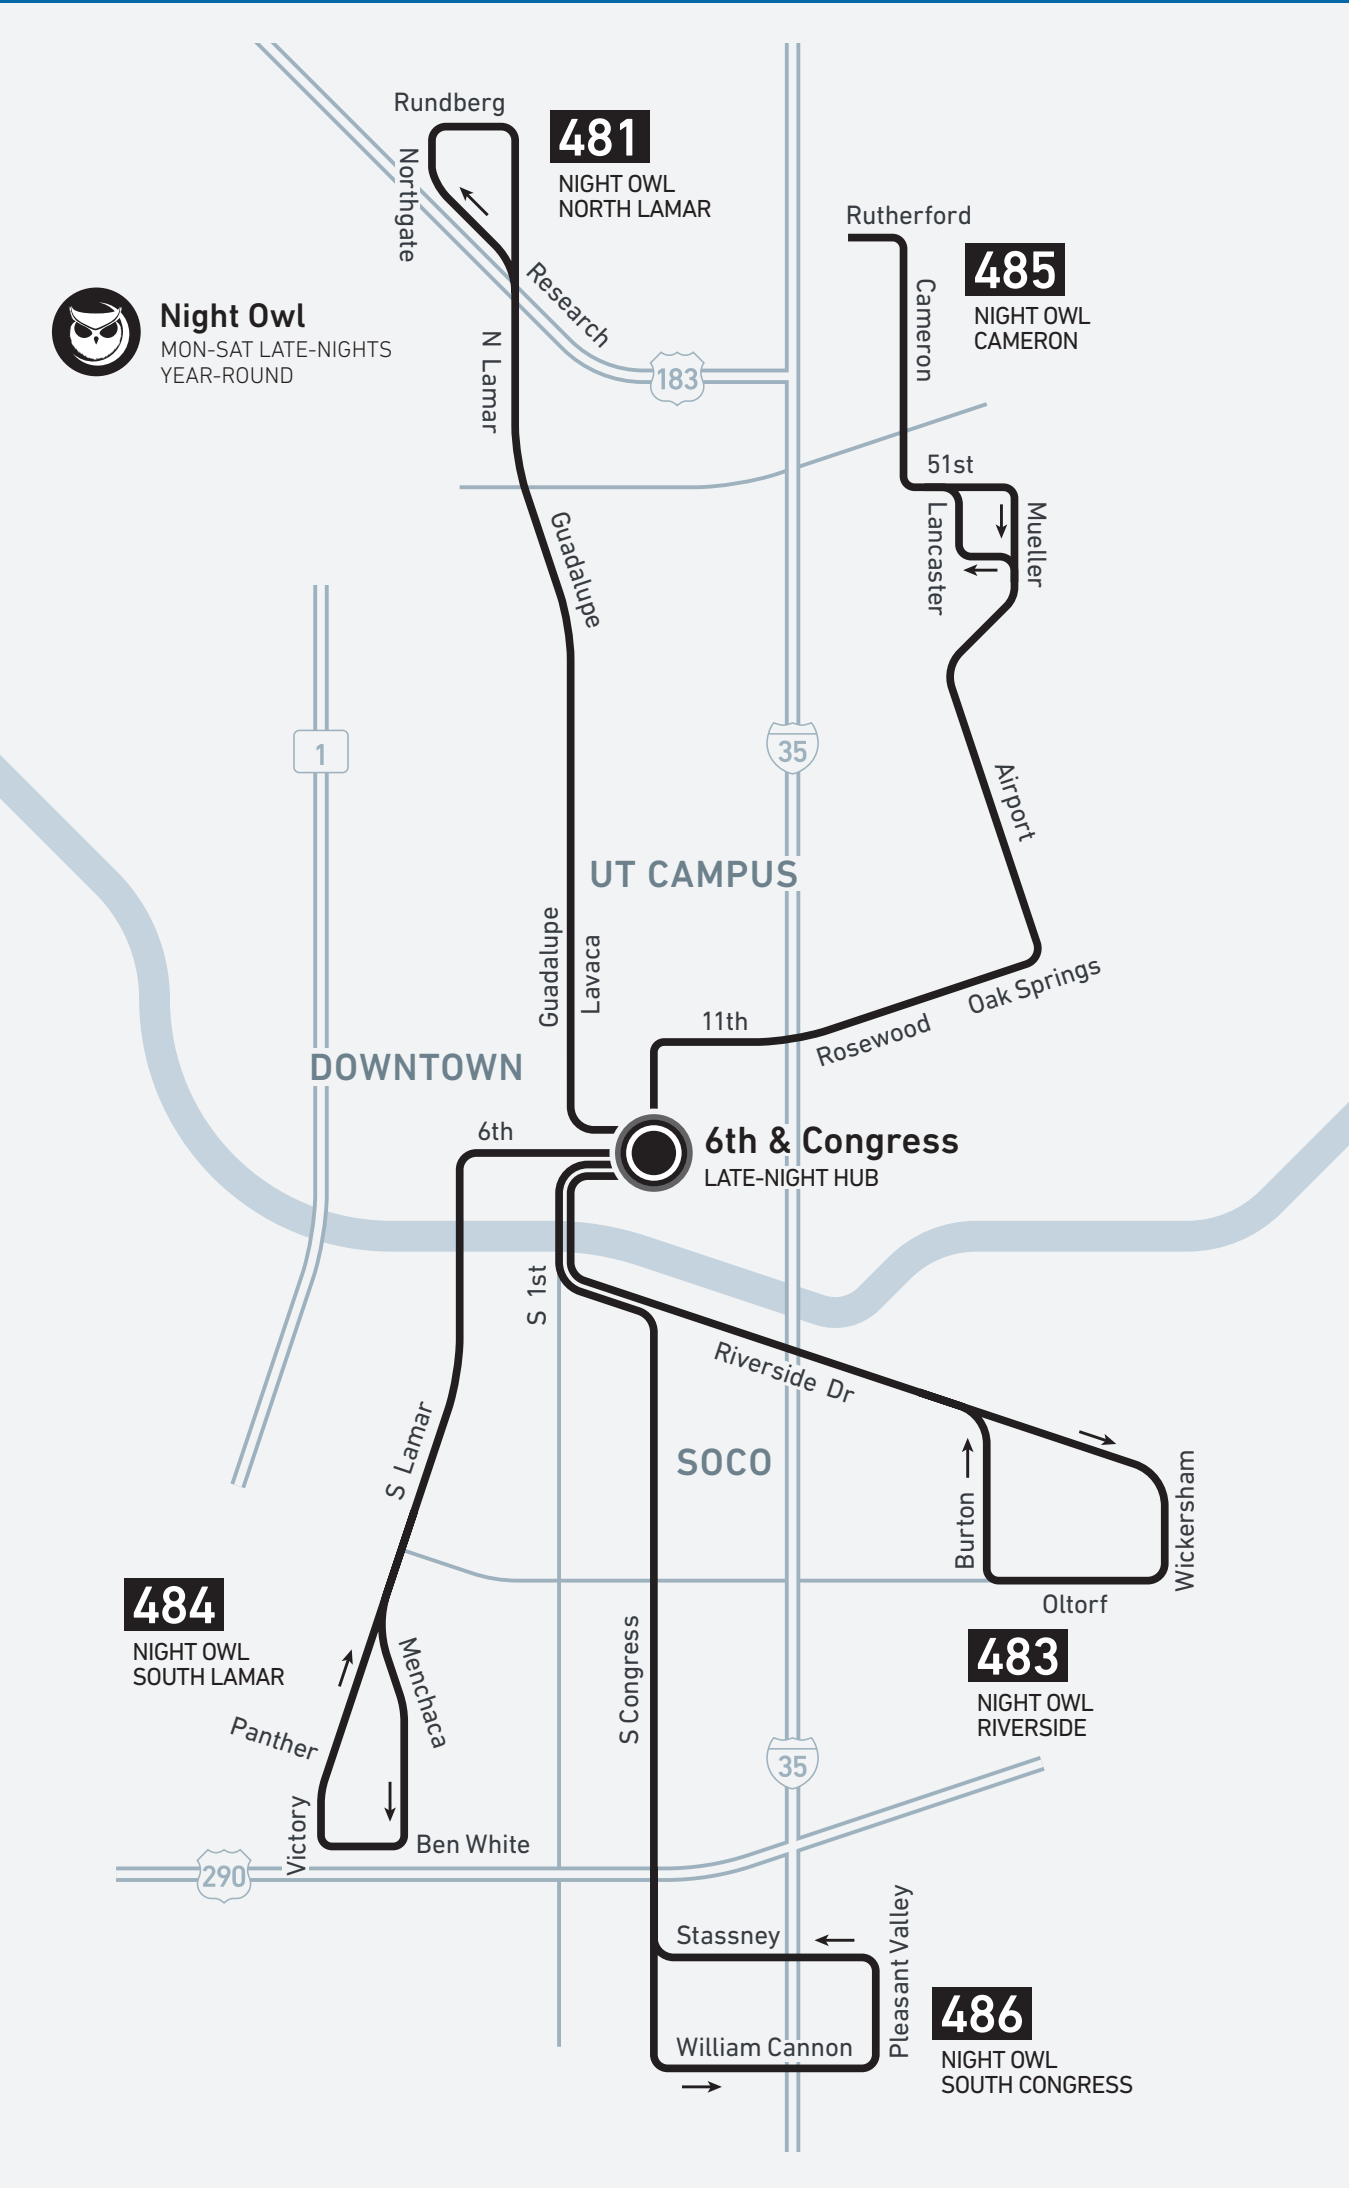

Downtown Austin/UT

Night Owl

Park & Ride

- **1 JONESTOWN**
  Park Dr at Crestview
  214
- **2 LAGO VISTA**
  Dawn Dr/Thunderbird
  214
- **3 LEANDER STATION**
  800 US-183 North
  985 987
- **4 LAKELINE STATION**
  13701 Lyndhurst St
  BIKE SHELTER
  214 383
  985 987 CARTS
- **5 PAVILION**
  12400 US-183
  383 981 982
- **6 HOWARD STATION**
  3710 Howard Ln
  243 980
- **7 TECH RIDGE**
  900 Center Ridge Dr
  BIKE SHELTER
  1 135 152 243 325
  392 801 935 CARTS
  PICKUP
- **8 GREAT HILLS**
  10500 Jollyville Rd
  3 383 981 982
- **9 NORTH LAMAR TRANSIT CENTER**
  8001 US-183 at N Lamar
  1 323 350 383 801
- **10 MANOR**
  Carrie Manor at Lexington
  990 PICKUP CARTS
- **11 TRIANGLE**
  4800 Guadalupe St
  1 801 656 990
- **12 PINNACLE**
  US-290 at William Cannon
  171 PICKUP
- **13 SOUTH CONGRESS TRANSIT CENTER**
  301 W Ben White
  BIKE SHELTER
  1 310 315 801
- **14 SOUTHPARK MEADOWS PARK & RIDE**
  9300 S IH 35 Frontage Rd.
  3 10 201 801
- **15 ELGIN**
  TX-95 at Main St
  990 CARTS
- **16 ROUND ROCK TRANSIT CENTER**
  300 W Bagdad Ave
  50 152 980
- **17 NEW LIFE PARK & RIDE**
  3200 Century Park Blvd.
  980
- **18 WESTGATE TRANSIT CENTER**
  2027 Ben White Blvd EB
  30 300 311 315
  318 803

ROUTES 981 AND 987 ARE SUSPENDED FOR SPRING 2023