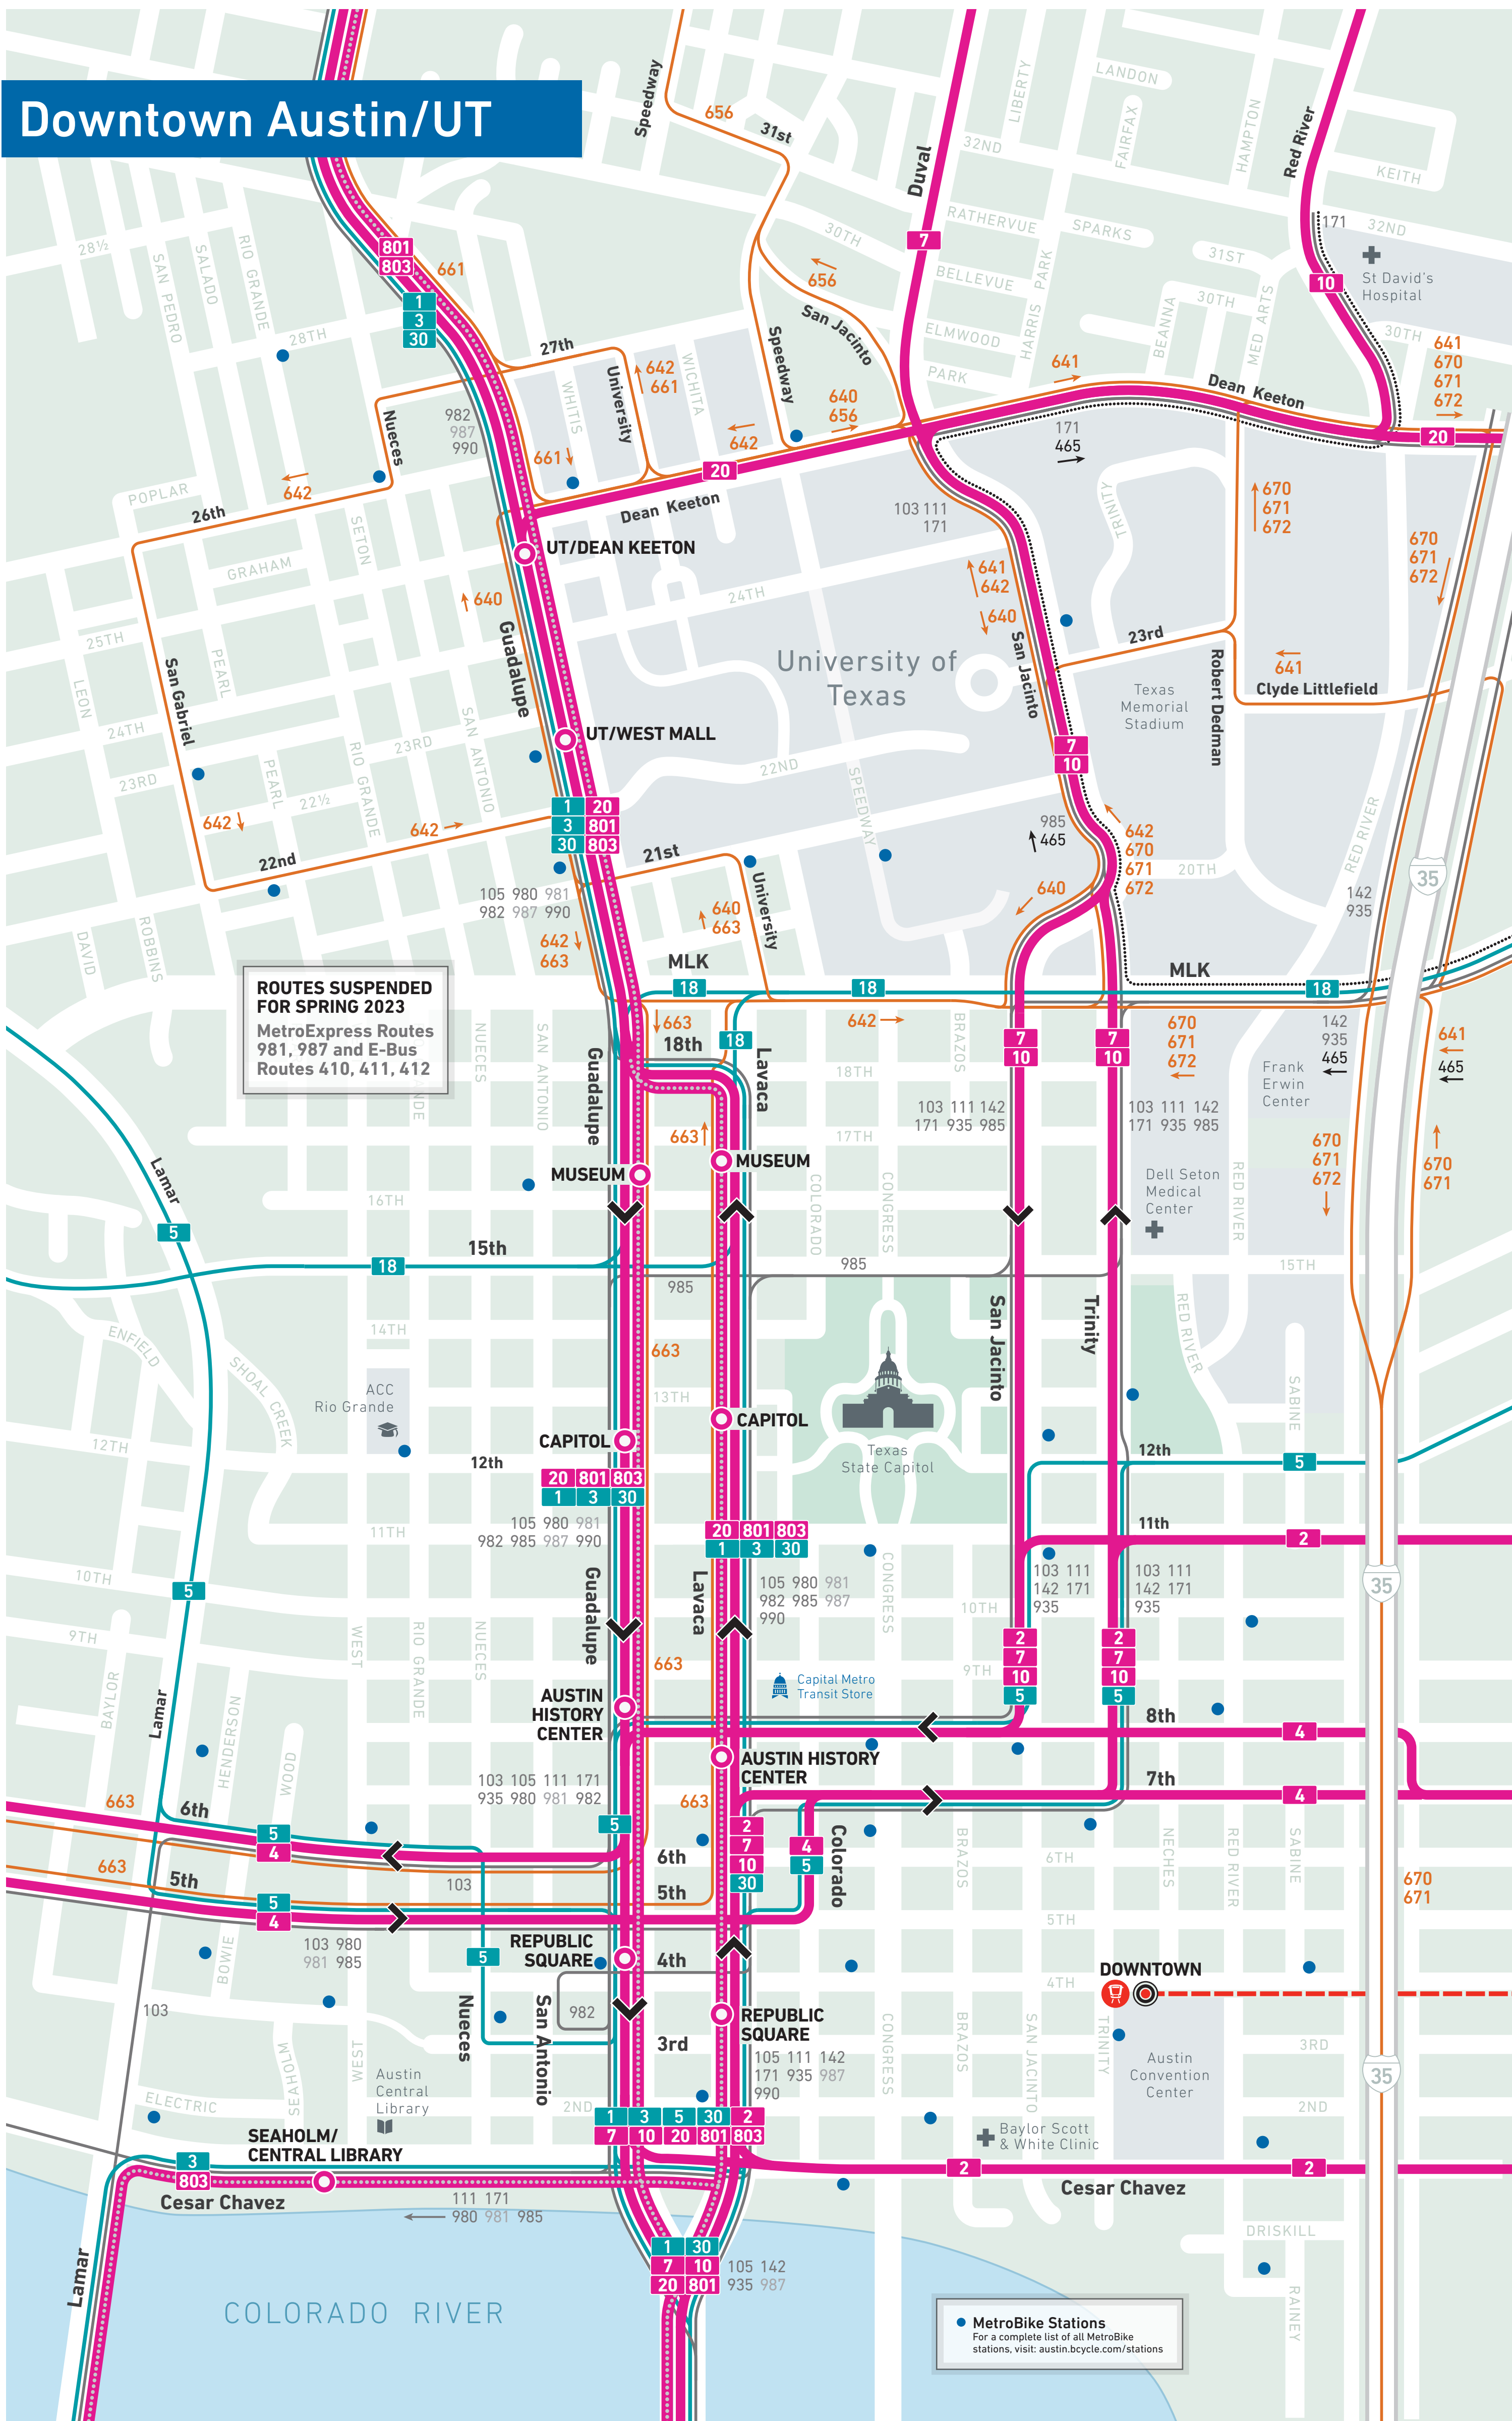

Downtown Austin/UT