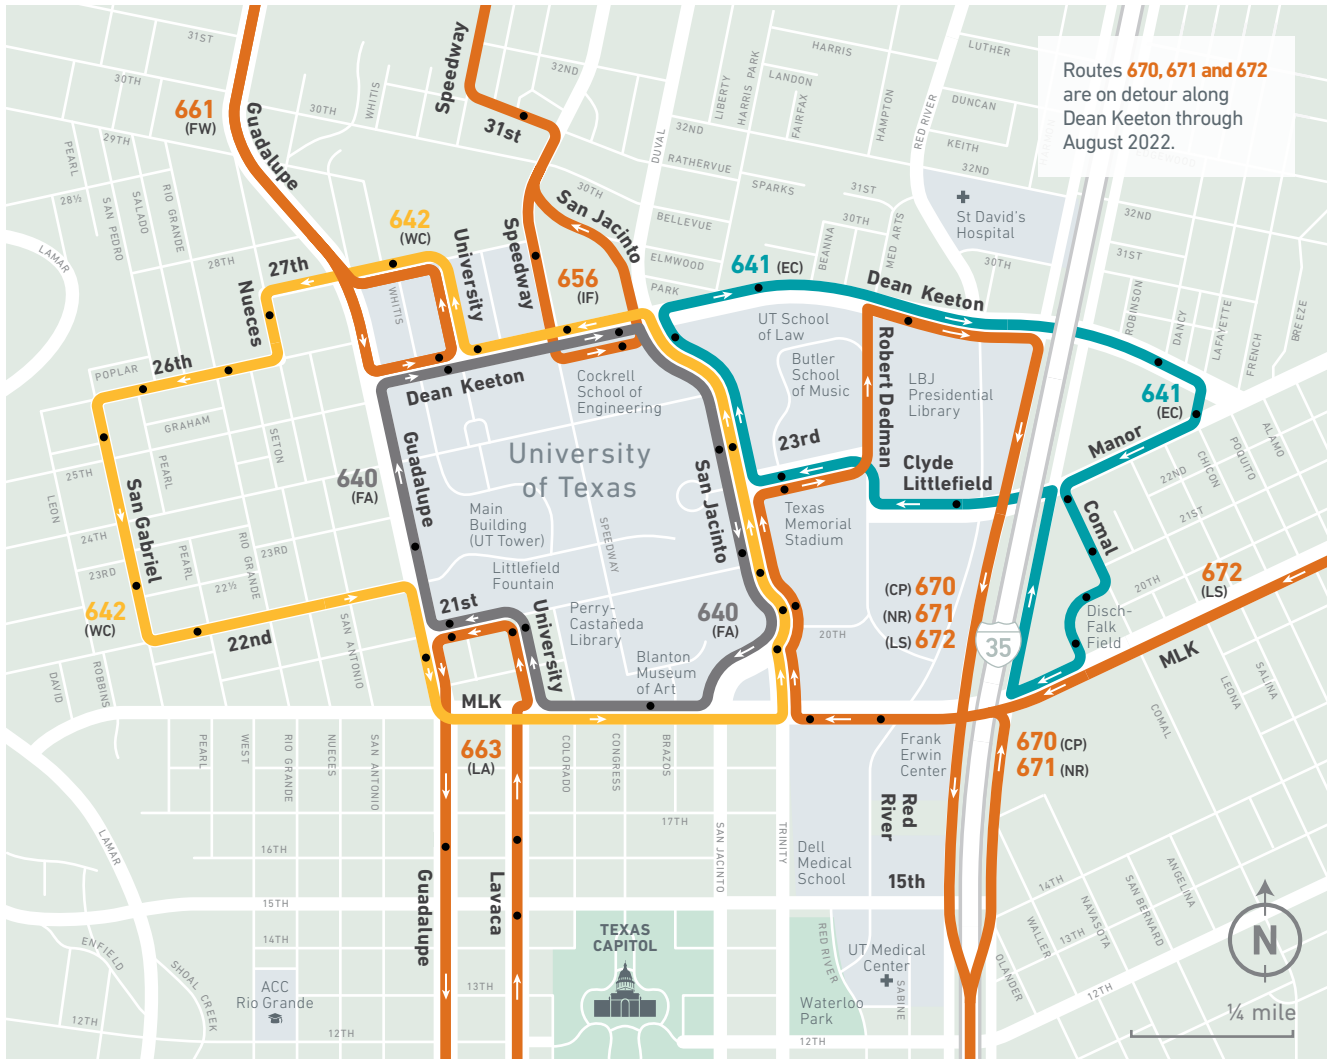

600s

UT Shuttles

Route 672 on I-35 only operates in the outbound direction.

Routes 670, 671 and 672 are on detour along Dean Keeton through August 2022.

600s

UT Shuttles

Campus Circulators

600s