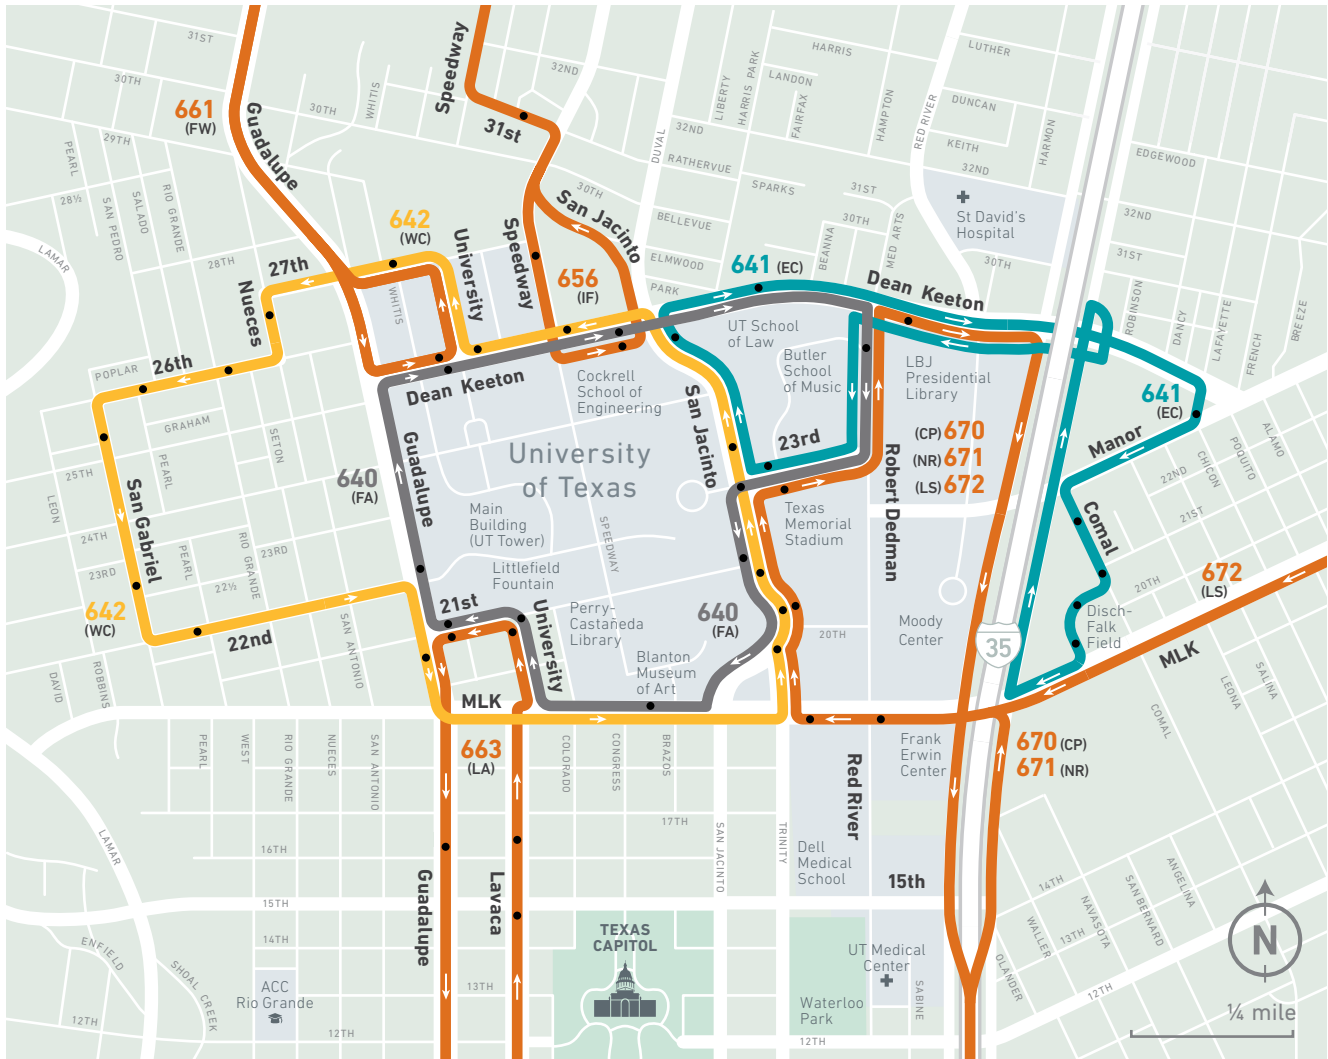

600s

UT Shuttles

LOCAL

600s

UT Shuttles

Campus Circulators

600s

UT Shuttles