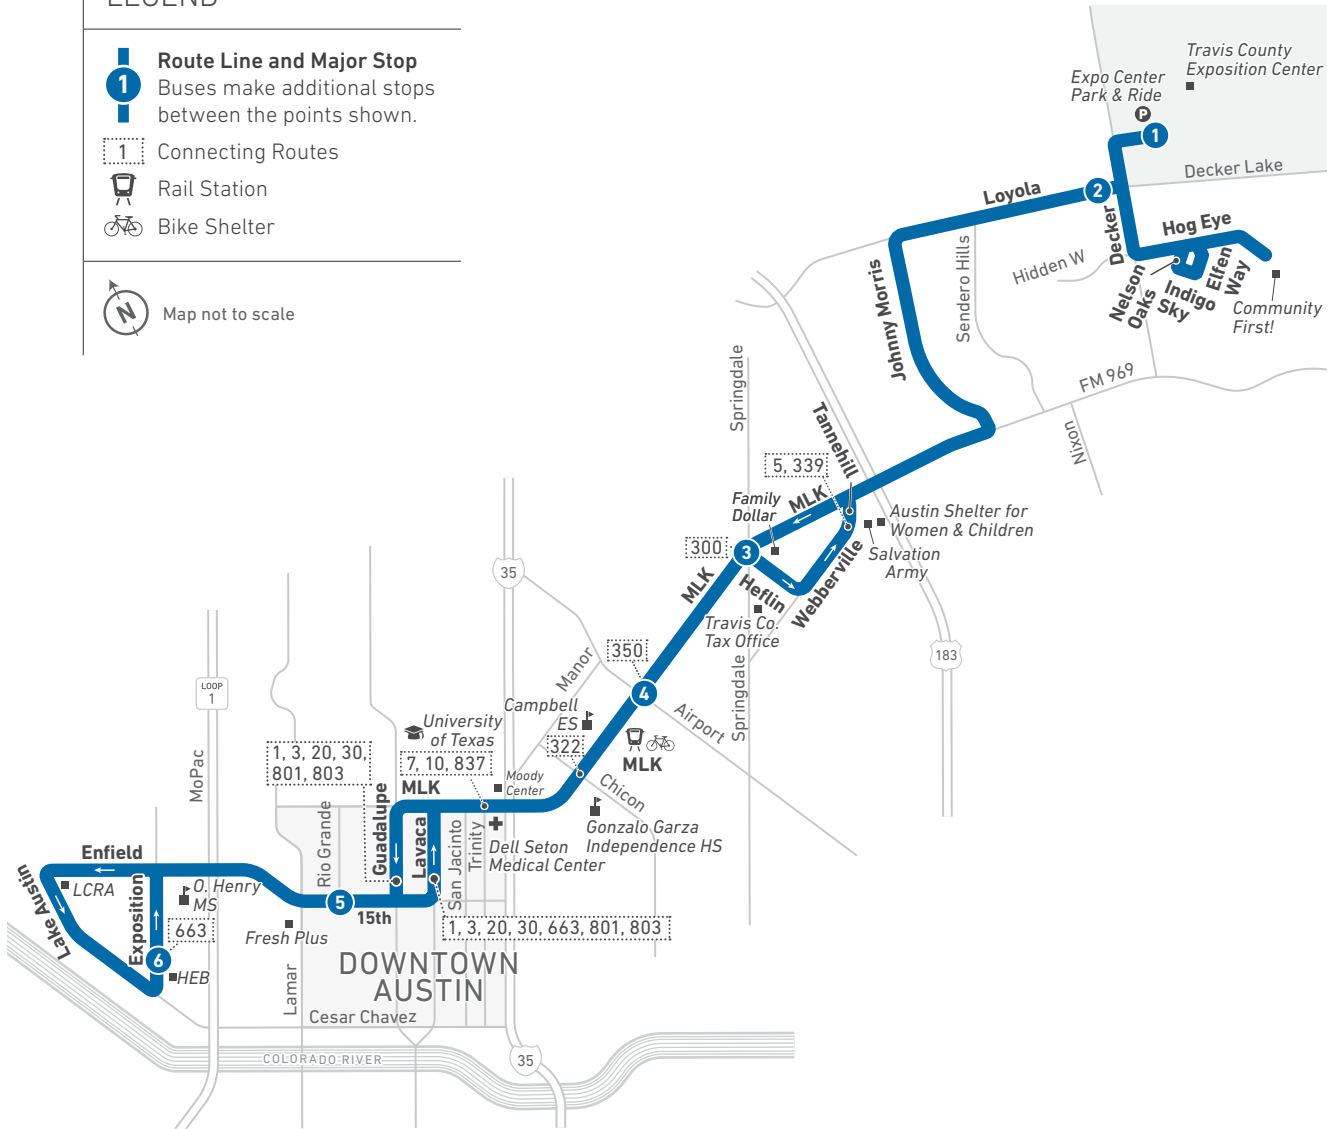

18

MLK

LOCAL

LEGEND

- 1** **Route Line and Major Stop**
Buses make additional stops between the points shown.
- Connecting Routes
- Rail Station
- Bike Shelter

Map not to scale

Scan the QR code to see an online version of this route map.

DESTINATIONS

- Expo Center Park & Ride
- Travis County Exposition Center
- Community First!
- Salvation Army
- Austin Shelter for Women & Children
- Family Dollar
- Travis County Tax Office
- Lone Star Family Market
- MLK Station
- Campbell Elementary School
- Gonzalo Garza Independence High School
- Moody Center
- Dell Seton Medical Center
- University of Texas
- Downtown Austin
- Fresh Plus Grocery
- LCRA
- HEB
- O. Henry Middle School