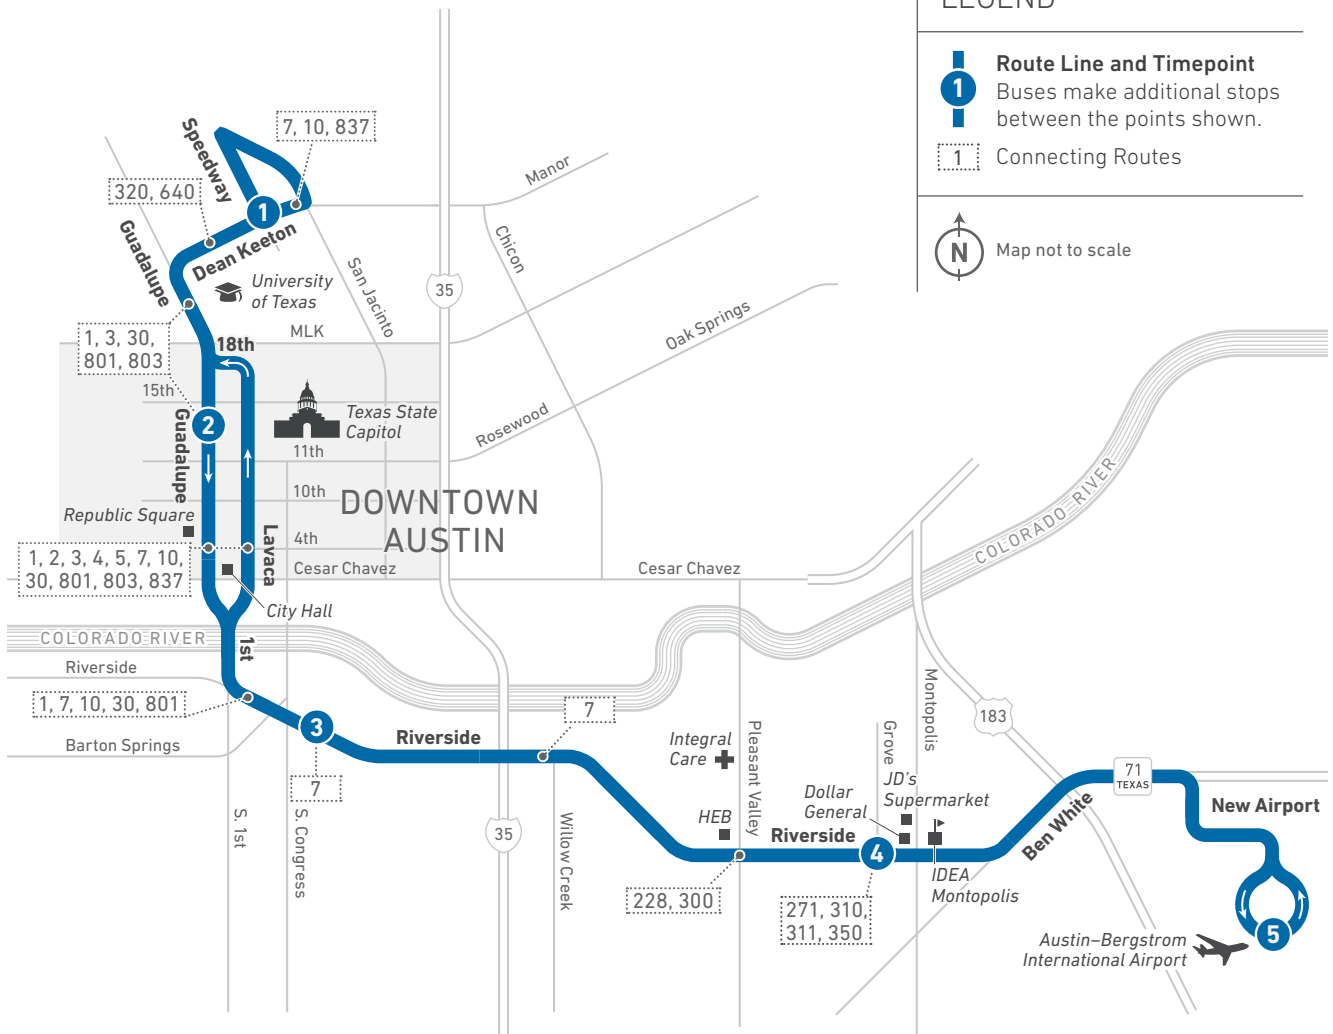

20

Riverside (HIGH-FREQUENCY ROUTE)

LOCAL

LEGEND

- Route Line and Timepoint**
Buses make additional stops between the points shown.
- Connecting Routes**

Scan the QR code to see an online version of this route map.

DESTINATIONS

- University of Texas
- Texas State Capitol
- Republic Square
- City Hall
- Downtown Austin
- Integral Care Riverside Clinic
- JD's Supermarket
- Dollar General
- IDEA Montopolis
- Austin-Bergstrom International Airport