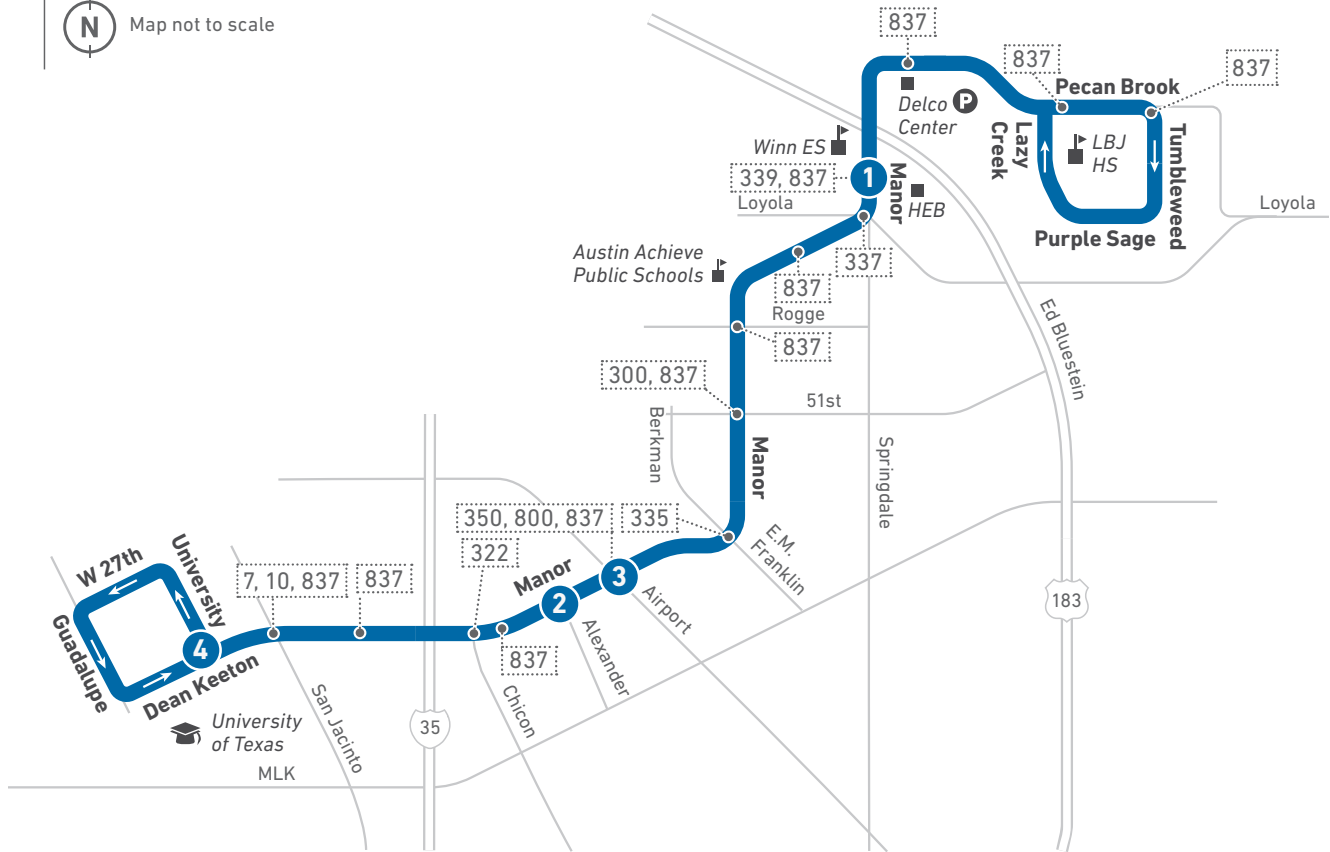

320 Manor

LEGEND

- 1** **Route Line and Timepoint**
Buses make additional stops between the points shown.
- 1** **Connecting Routes**

Scan the QR code to see an online version of this route map.

DESTINATIONS

320 SUNDAY/NORTHBOUND

320 SUNDAY/SOUTHBOUND

1 Dean Keeton at University	2 Manor at Airport	4 Manor at Susquehanna	To Route/Garage	4 Manor at Susquehanna	3 Manor at Alexander	1 Dean Keeton at University	To Route/Garage
6:30	6:38	6:56		6:00	6:13	6:22	
7:00	7:08	7:26		6:30	6:43	6:52	
7:30	7:38	7:56		7:00	7:13	7:22	
8:00	8:08	8:26		7:30	7:43	7:52	
8:30	8:38	8:56		8:00	8:13	8:22	
9:00	9:09	9:31		8:30	8:43	8:52	
9:30	9:39	10:01		9:00	9:15	9:25	
10:05	10:14	10:36		9:27	9:42	9:52	
10:35	10:44	11:06		9:57	10:12	10:22	
11:05	11:14	11:36		10:27	10:42	10:52	
11:35	11:44	12:06		10:57	11:12	11:22	
12:05	12:14	12:36		11:27	11:42	11:52	
12:35	12:44	1:06		11:57	12:12	12:22	
1:05	1:14	1:36		12:27	12:42	12:52	
1:35	1:44	2:06		12:57	1:12	1:22	
2:05	2:14	2:36		1:27	1:42	1:52	
2:35	2:44	3:06		1:57	2:12	2:22	
3:05	3:14	3:36		2:27	2:42	2:52	
3:35	3:44	4:06		2:57	3:12	3:22	
4:05	4:14	4:36		3:27	3:42	3:52	
4:35	4:44	5:06		3:57	4:12	4:22	
5:05	5:14	5:36		4:27	4:42	4:52	
5:35	5:44	6:06		4:57	5:12	5:22	
6:05	6:14	6:36		5:27	5:42	5:52	
6:35	6:44	7:06		6:00	6:15	6:25	
7:05	7:13	7:35		6:30	6:45	6:55	
7:35	7:43	8:05		7:00	7:13	7:22	
8:00	8:08	8:30		7:30	7:43	7:52	
8:30	8:38	9:00		8:00	8:13	8:22	
9:00	9:08	9:30		8:30	8:43	8:52	
9:30	9:38	10:00		9:00	9:13	9:22	
10:00	10:08	10:30		9:30	9:43	9:52	
10:30	10:38	11:00		10:00	10:13	10:22	
11:00	11:08	11:30		10:30	10:43	10:52	
11:30	11:38	12:00	G	11:00	11:13	11:22	
11:00	11:09	11:29	G	10:30	10:43	10:52	
11:30	11:39	11:59	G	11:00	11:13	11:22	