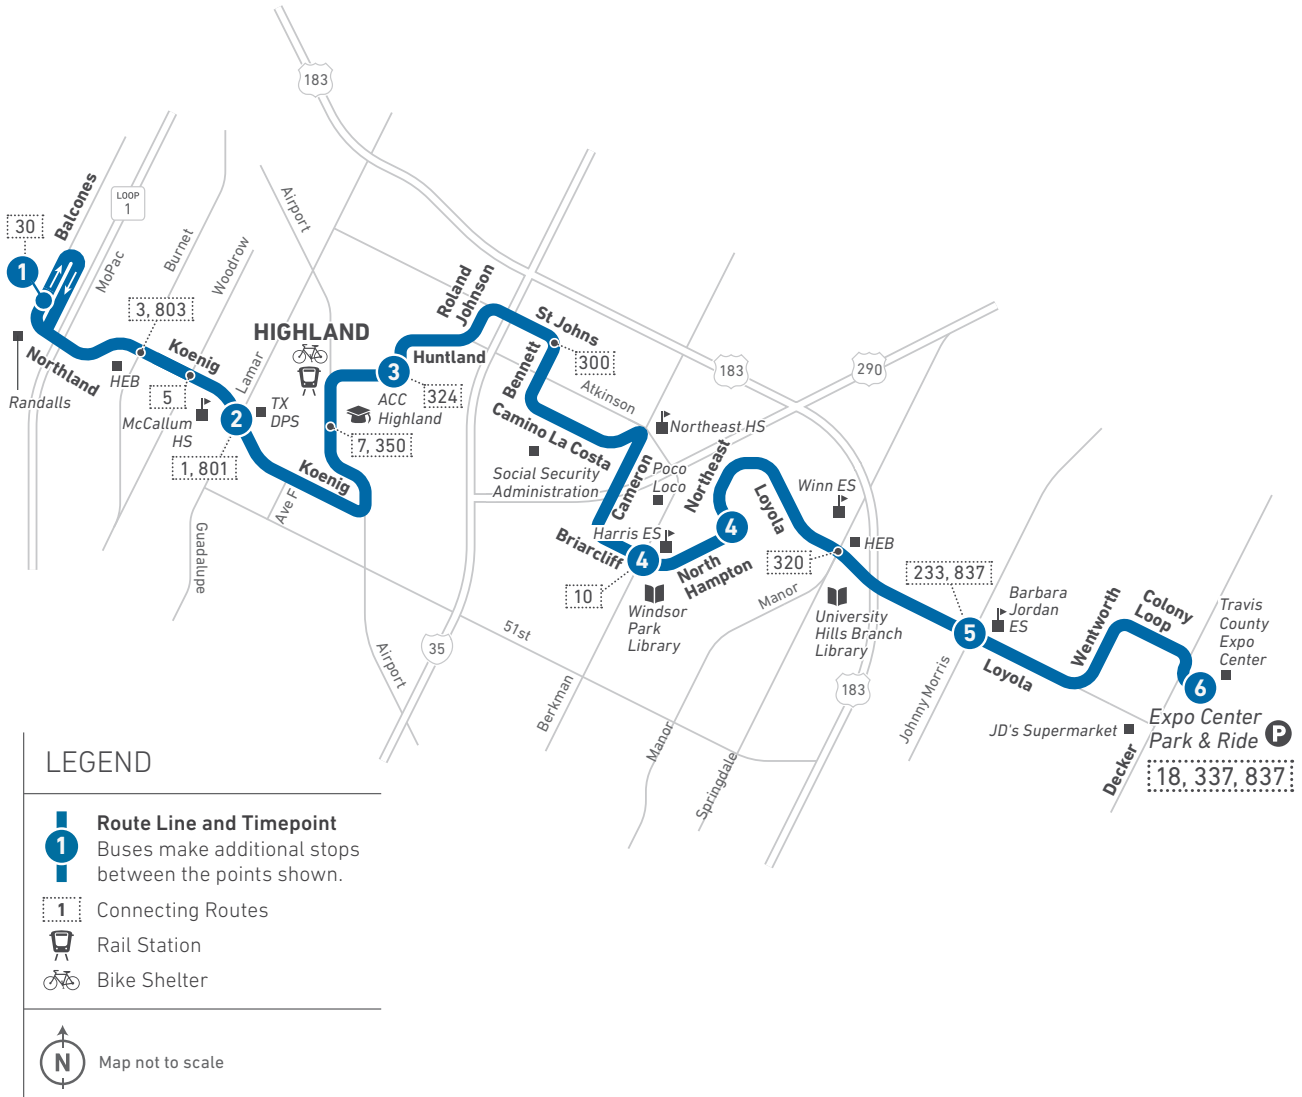

## Koenig/Colony Park (WEEKDAY HIGH-FREQUENCY ROUTE)

Scan the QR code to see an online version of this route map.

### 337 WEEKDAYS / WESTBOUND

### 337 SATURDAYS/WESTBOUND

### 337 SUNDAYS / WESTBOUND