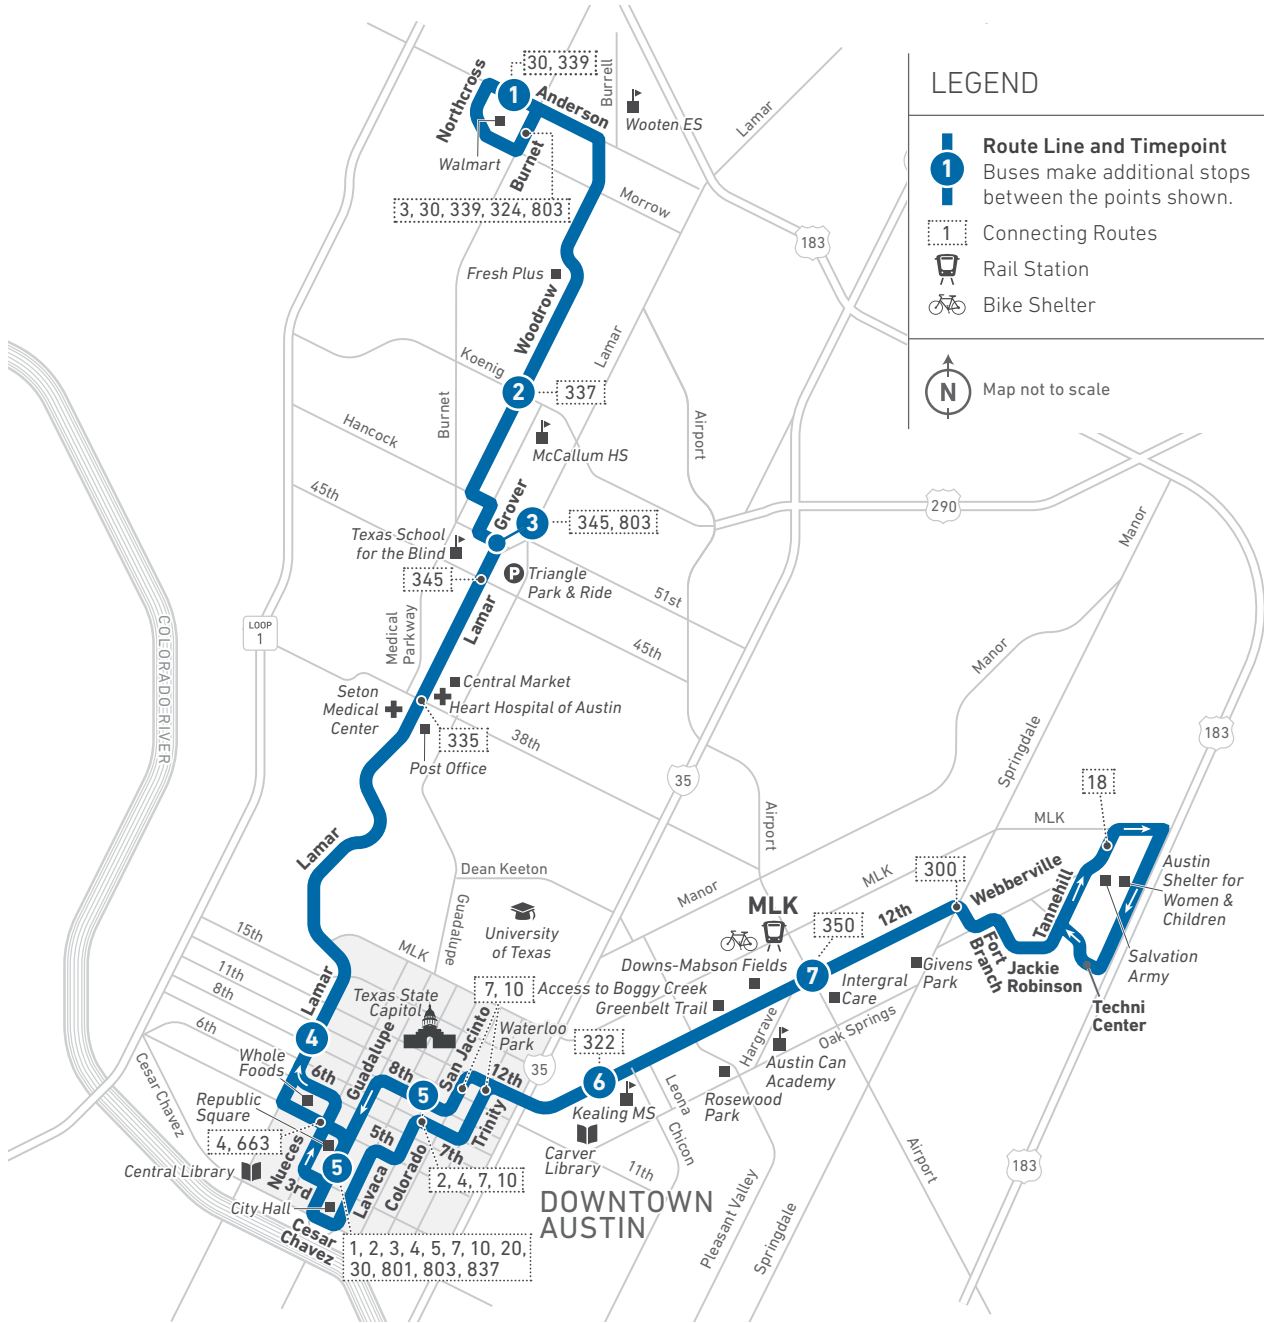

5

Woodrow/East 12th

Scan the QR code to see an online version of this route map.

DESTINATIONS

- Northcross Station
- Walmart
- Wooten Elementary School
- Fresh Plus
- McCallum High School
- Texas School for the Blind
- Triangle Park & Ride
- Central Market
- Heart Hospital of Austin
- Seton Medical Center
- Post Office
- Whole Foods
- Downtown Austin
- Republic Square
- Central Library
- City Hall
- Texas State Capitol
- Waterloo Park
- University of Texas
- Carver Library
- Kealing Middle School
- Rosewood Park
- Access to Boggy Creek Greenbelt Trail
- Downs-Mabson Fields
- Austin Can Academy
- MLK Station
- Integral Care
- Givens Park
- Salvation Army
- Austin Shelter for Women & Children