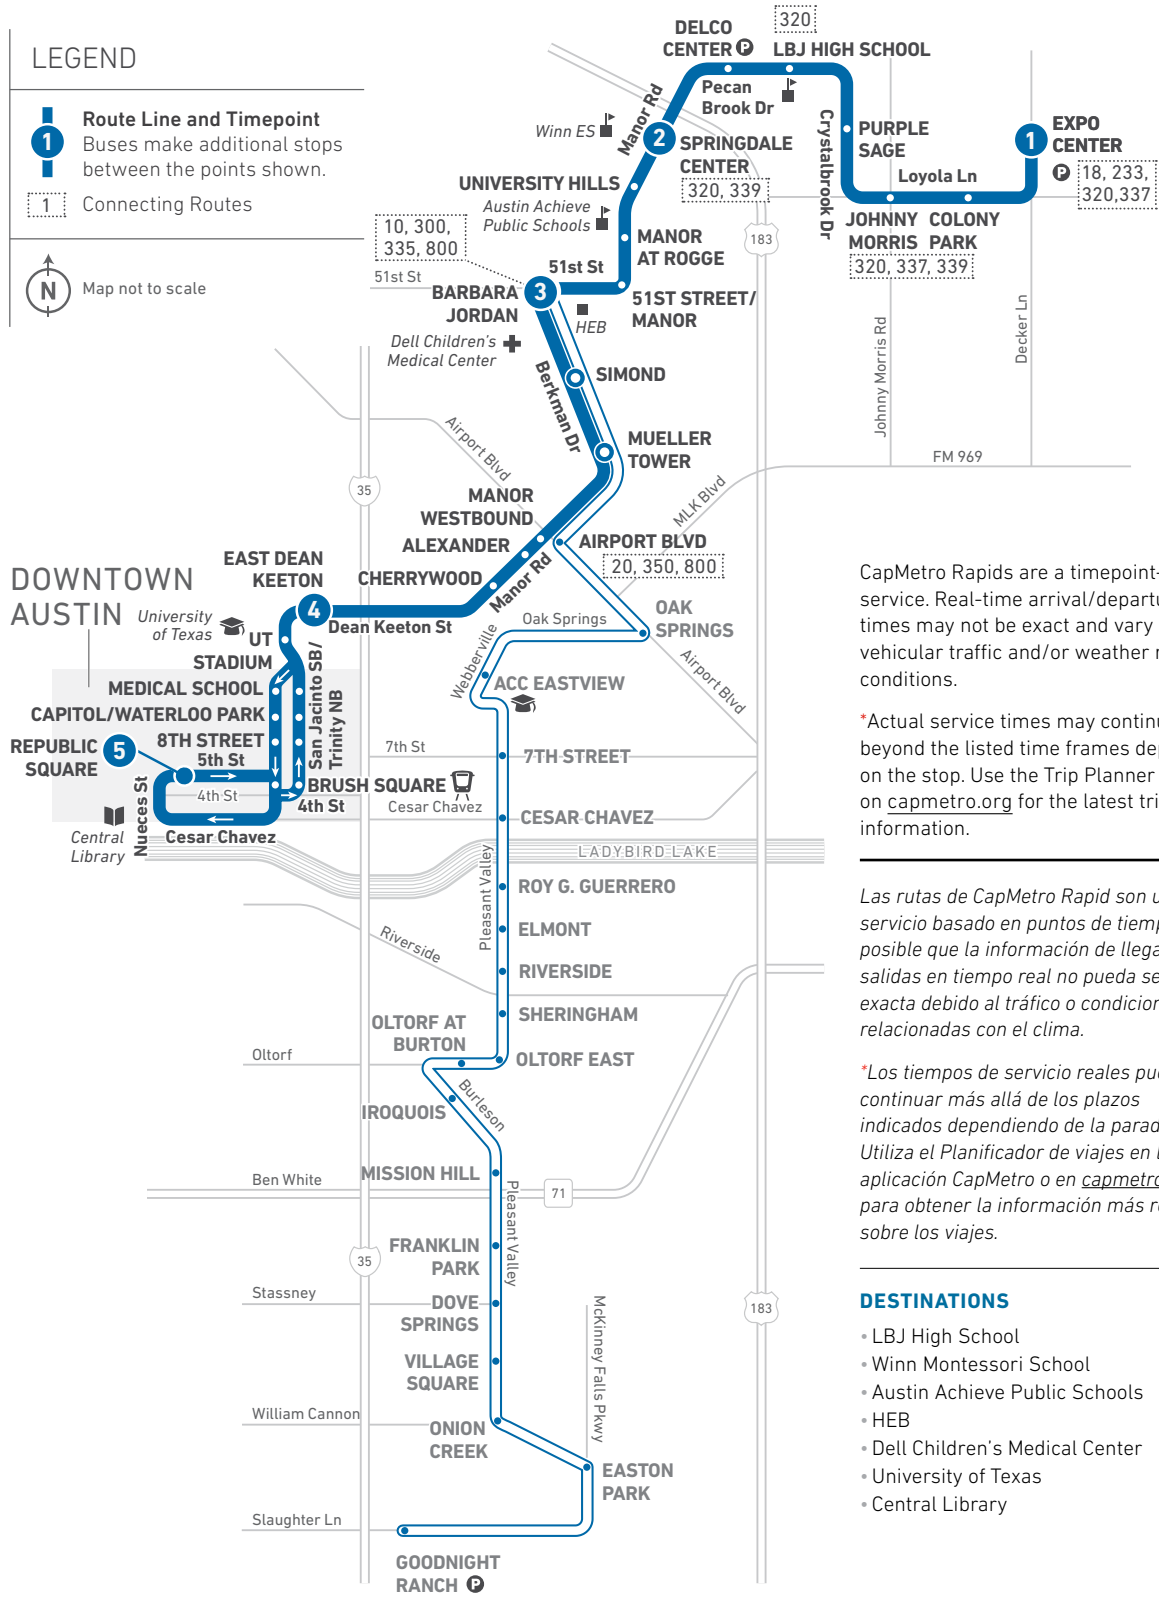

837

Expo Center (HIGH FREQUENCY ROUTE)

LEGEND

- 1** Route Line and Timepoint
- 1** Buses make additional stops between the points shown.
- 1** Connecting Routes

N Map not to scale

CapMetro Rapids are a timepoint-based service. Real-time arrival/departure times may not be exact and vary due to vehicular traffic and/or weather related conditions.

*Actual service times may continue beyond the listed time frames depending on the stop. Use the Trip Planner on capmetro.org for the latest trip information.

Las rutas de CapMetro Rapid son un servicio basado en puntos de tiempo. Es posible que la información de llegadas/salidas en tiempo real no pueda ser exacta debido al tráfico o condiciones relacionadas con el clima.

837 SUNDAYS/SOUTHBOUND

1 Expo Center (Bay D)	2 Springdale Center	3 Barbara Jordan	4 East Dean Keeton	5 Republic Square	To Route/Garage
5:59	6:11	6:19	6:29	6:47	
6:19	6:31	6:39	6:49	7:07	
6:39	6:51	6:59	7:09	7:27	
6:59	7:11	7:19	7:29	7:47	
7:19	7:31	7:39	7:49	8:07	
7:39	7:51	7:59	8:09	8:27	
7:59	8:11	8:19	8:29	8:47	
8:10	8:26	8:35	8:47	9:07	
8:30	8:46	8:55	9:07	9:27	
8:45	9:01	9:10	9:22	9:42	
9:00	9:16	9:25	9:37	9:57	
9:15	9:31	9:40	9:52	10:12	
9:30	9:46	9:55	10:07	10:27	
9:45	10:01	10:10	10:22	10:42	
10:00	10:16	10:25	10:37	10:57	
10:15	10:31	10:40	10:52	11:12	
10:30	10:46	10:55	11:07	11:27	
10:45	11:01	11:10	11:22	11:42	
11:00	11:16	11:25	11:37	11:57	
11:15	11:31	11:40	11:52	12:12	
11:30	11:46	11:55	12:07	12:27	
11:45	12:01	12:10	12:22	12:42	
12:00	12:16	12:25	12:37	12:57	
12:15	12:31	12:40	12:52	1:12	
12:30	12:46	12:55	1:07	1:27	
12:45	1:01	1:10	1:22	1:42	
1:00	1:16	1:25	1:37	1:57	
1:15	1:31	1:40	1:52	2:12	
1:30	1:46	1:55	2:07	2:27	
1:45	2:01	2:10	2:22	2:42	
2:00	2:16	2:25	2:37	2:57	
2:15	2:31	2:40	2:52	3:12	
2:30	2:46	2:55	3:07	3:27	
2:45	3:01	3:10	3:22	3:42	
3:00	3:16	3:25	3:37	3:57	
3:15	3:31	3:40	3:52	4:12	