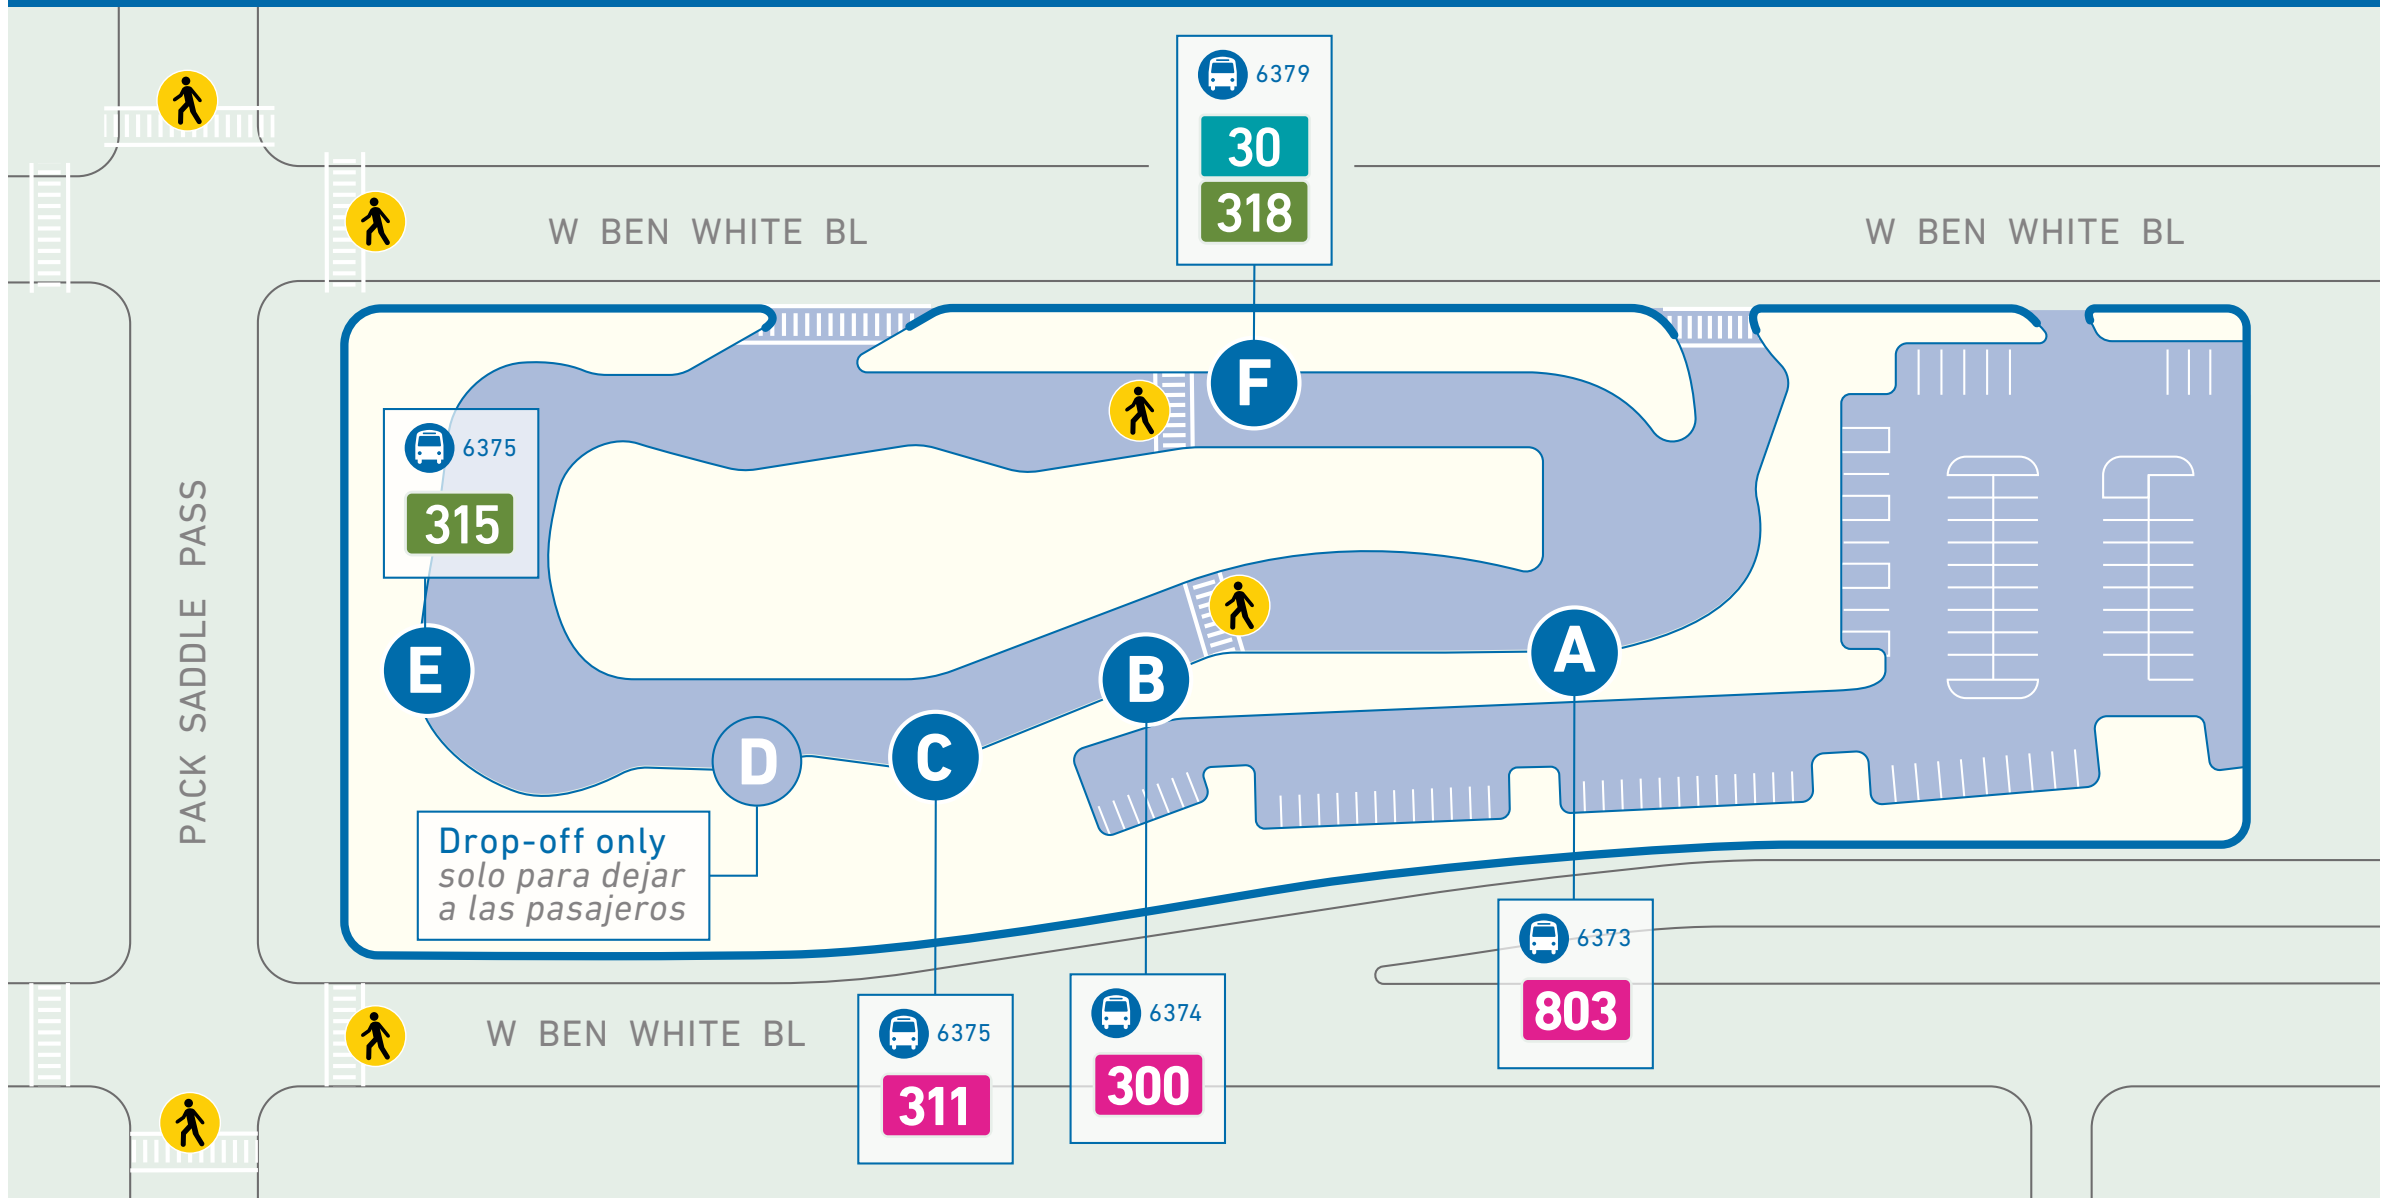

WESTGATE TRANSIT CENTER BUS ROUTE LOCATIONS

WARNING: Cross only at designated crosswalks. Do not cross Ben White between blocks. Cross at Pack Saddle or Manchaca.
ADVERTENCIA: Cruce sólo en cruces de peatone designados. No cruce Ben White entre bloques. Cruce en Pack Saddle o Manchaca.