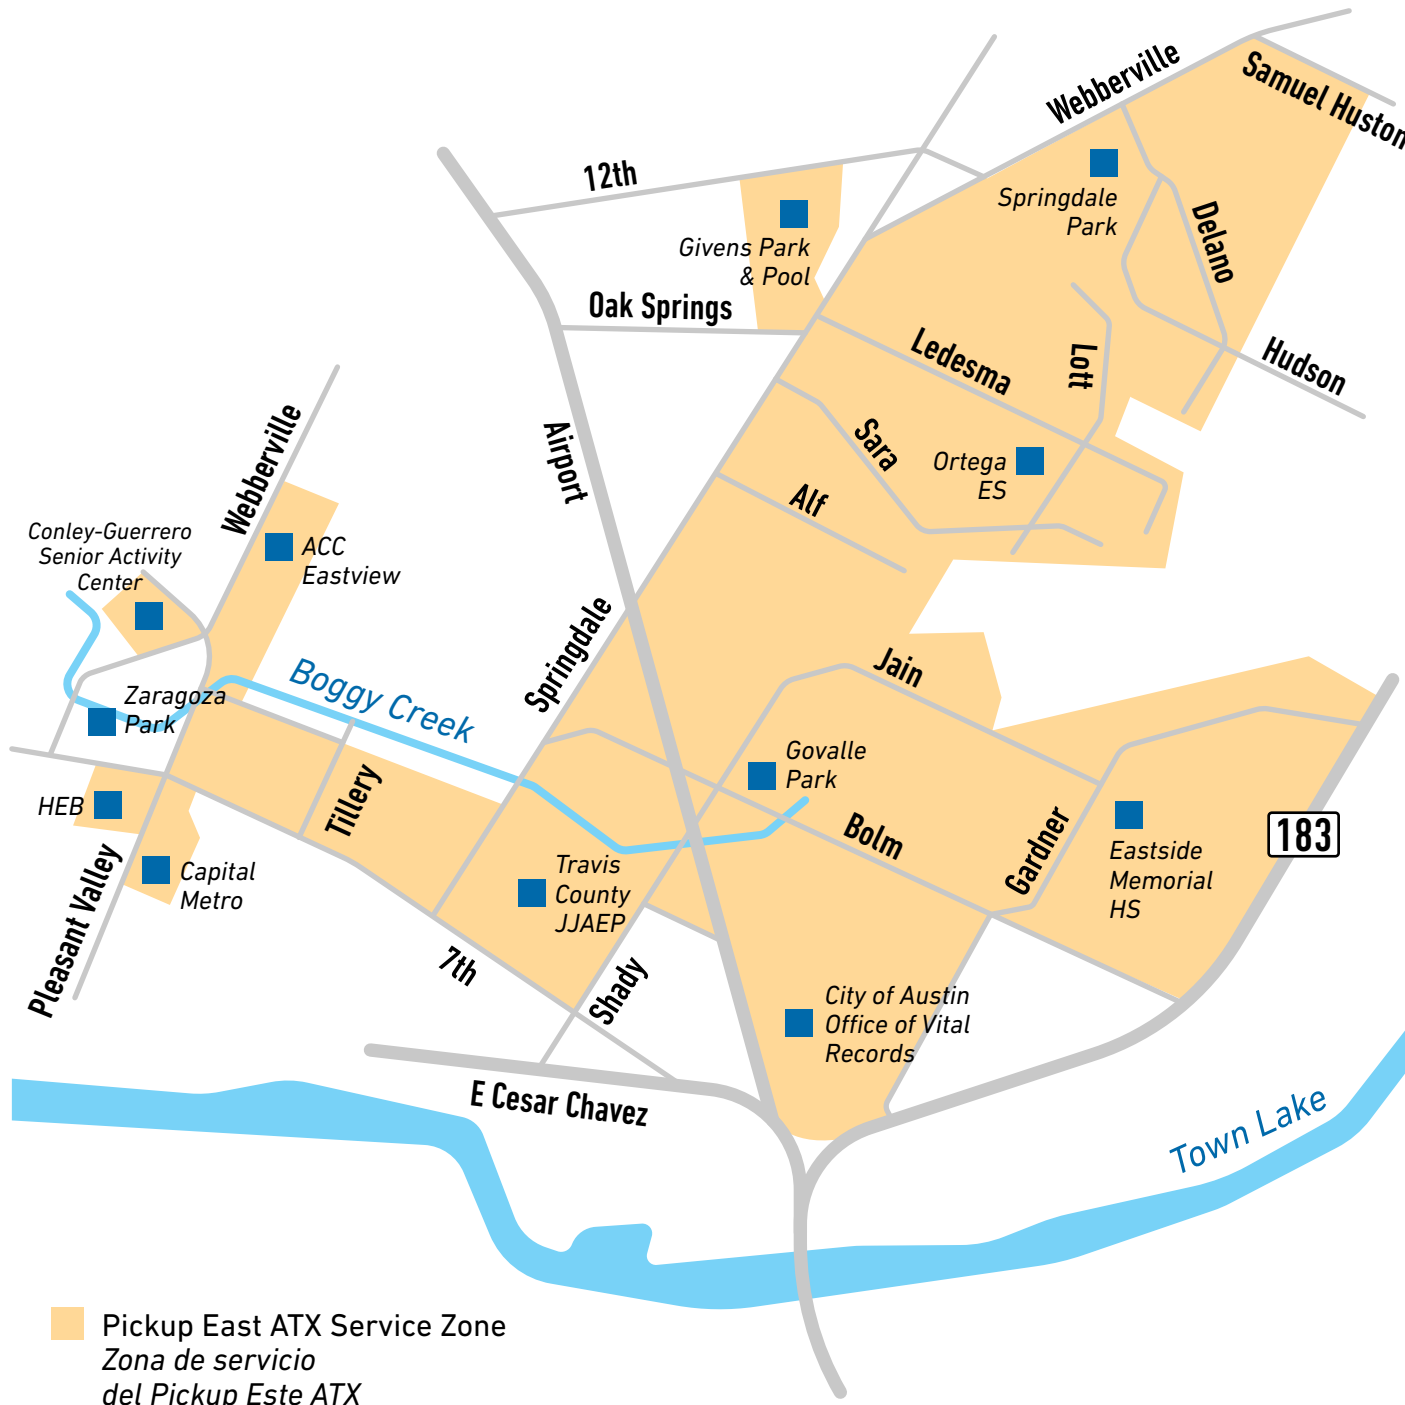

Pickup

by METRO

Pickup East ATX Service Zone
 Zona de servicio
 del Pickup Este ATX

East ATX Pickup

Bordered on the South by East 7th St, on the East by Ed Bluestein Blvd, on the North by intersection of Webberville Rd at Tannehill Ln, on the West by Springdale Rd.

Bus route connection opportunities

MetroBus: 2, 4, 6, 18, 135, 300, 350, 493

Points of Interest

- HEB
- Capital Metro Offices
- ACC Eastview
- Conley-Guerrero Senior Activity Center
- Eastside Memorial High School
- Givens District Park & Neighborhood Pool
- Ortega Elementary School
- Springdale Neighborhood Park
- Govalle Neighborhood Park
- Zaragoza Neighborhood Park
- Travis County JJAEP
- City of Austin Office of Vital Records