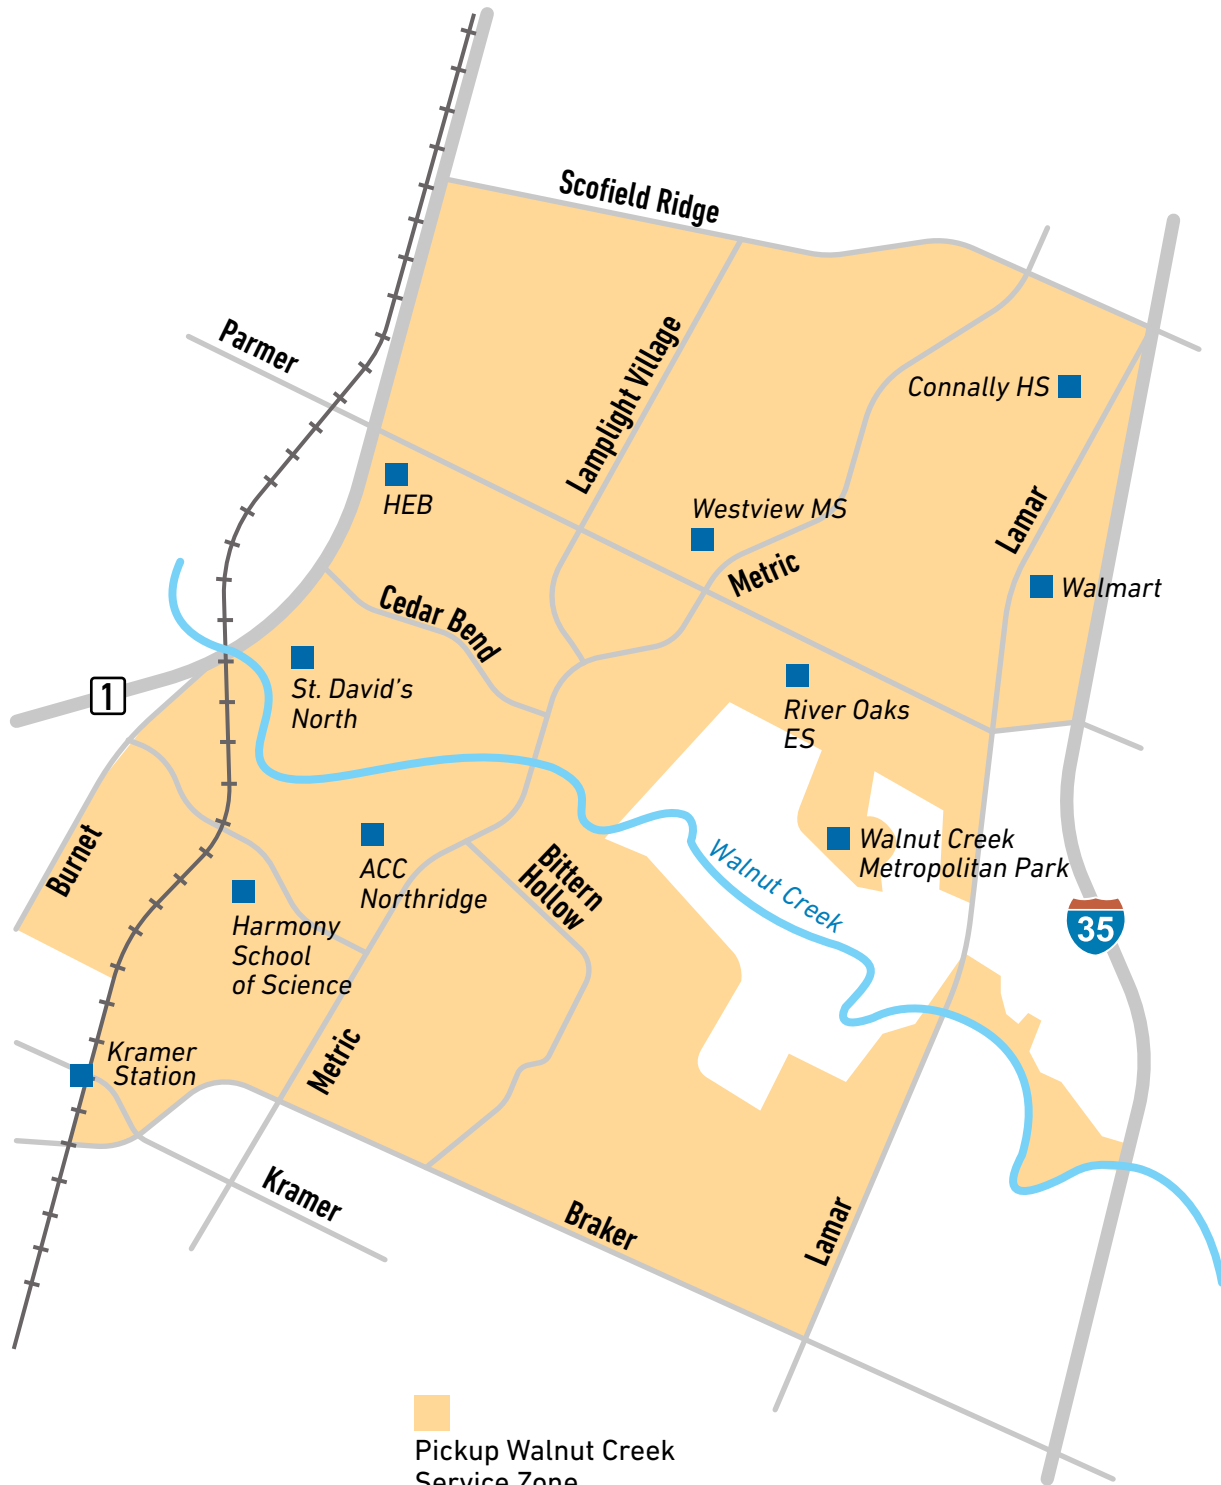

# Pickup

by METRO

 Pickup Walnut Creek Service Zone  
Zona de servicio del Pickup Walnut Creek

# Walnut Creek Pickup

Bordered on the South by W Braker Ln, on the East by North Lamar Blvd. North of Walnut Creek the zone's western boundary is IH35, on the North by Scofield Ridge Pkwy.

## Transit connection opportunities

**MetroBus:** 1, 142, 325, 392, 466

**MetroRapid:** 801

**MetroRail:** Red Line

## Points of Interest

- ACC Northridge
- HEB
- John Connelly High School
- Kramer Station
- Harmony School of Science
- Walmart
- Westview Middle School
- River Oaks Elementary
- St David's North Medical Center
- Walnut Creek Metropolitan Park