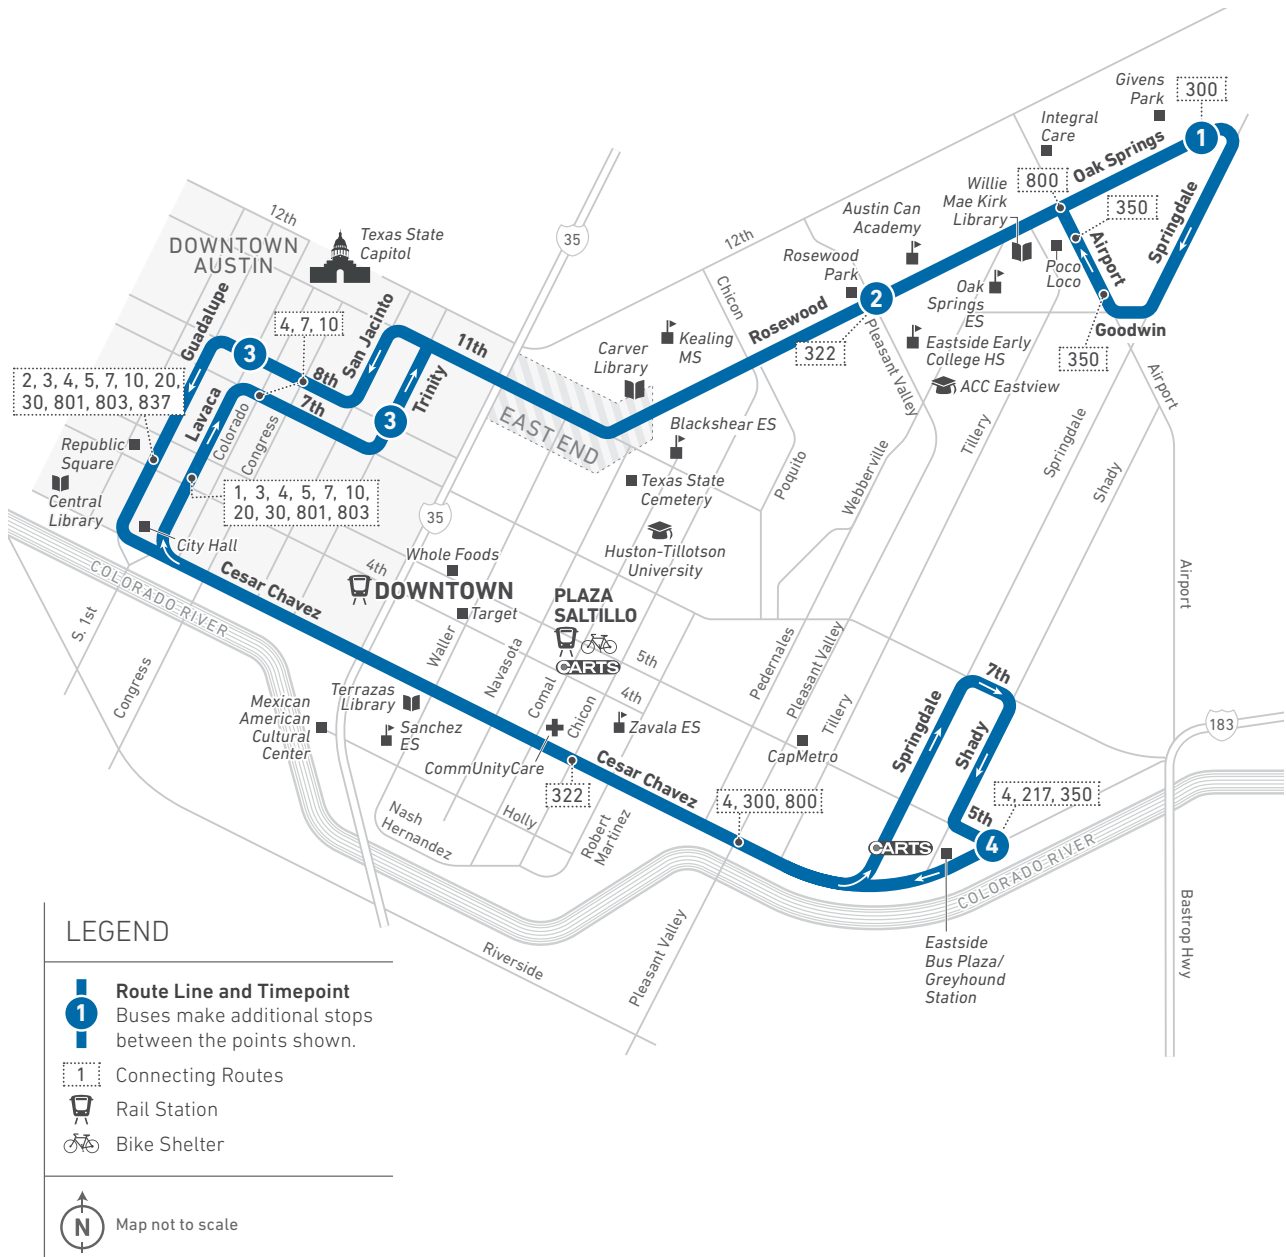

2

Rosewood/Cesar Chavez (WEEKDAY HIGH-FREQUENCY ROUTE)

LEGEND

1 Route Line and Timepoint
Buses make additional stops between the points shown.

1 Connecting Routes

Rail Station

Bike Shelter

Map not to scale

DESTINATIONS

- Givens Park
- Poco Loco Supermercado
- Integral Care
- Willie Mae Kirk Library
- Oak Springs Elementary School
- Austin Can Academy
- Eastside Early College High School
- ACC Eastview
- Rosewood Park
- Blackshear Elementary School
- Kealing Middle School
- Carver Library
- Texas State Cemetery
- East End District
- Texas State Capitol
- Republic Square
- Central Library
- City Hall
- Downtown Station
- Mexican American Cultural Center
- Terrazas Library
- Target
- Whole Foods
- Sanchez Elementary School
- Plaza Saltillo Station
- CommUnityCare
- Zavala Elementary School
- CapMetro
- Eastside Bus Plaza
- Greyhound Station