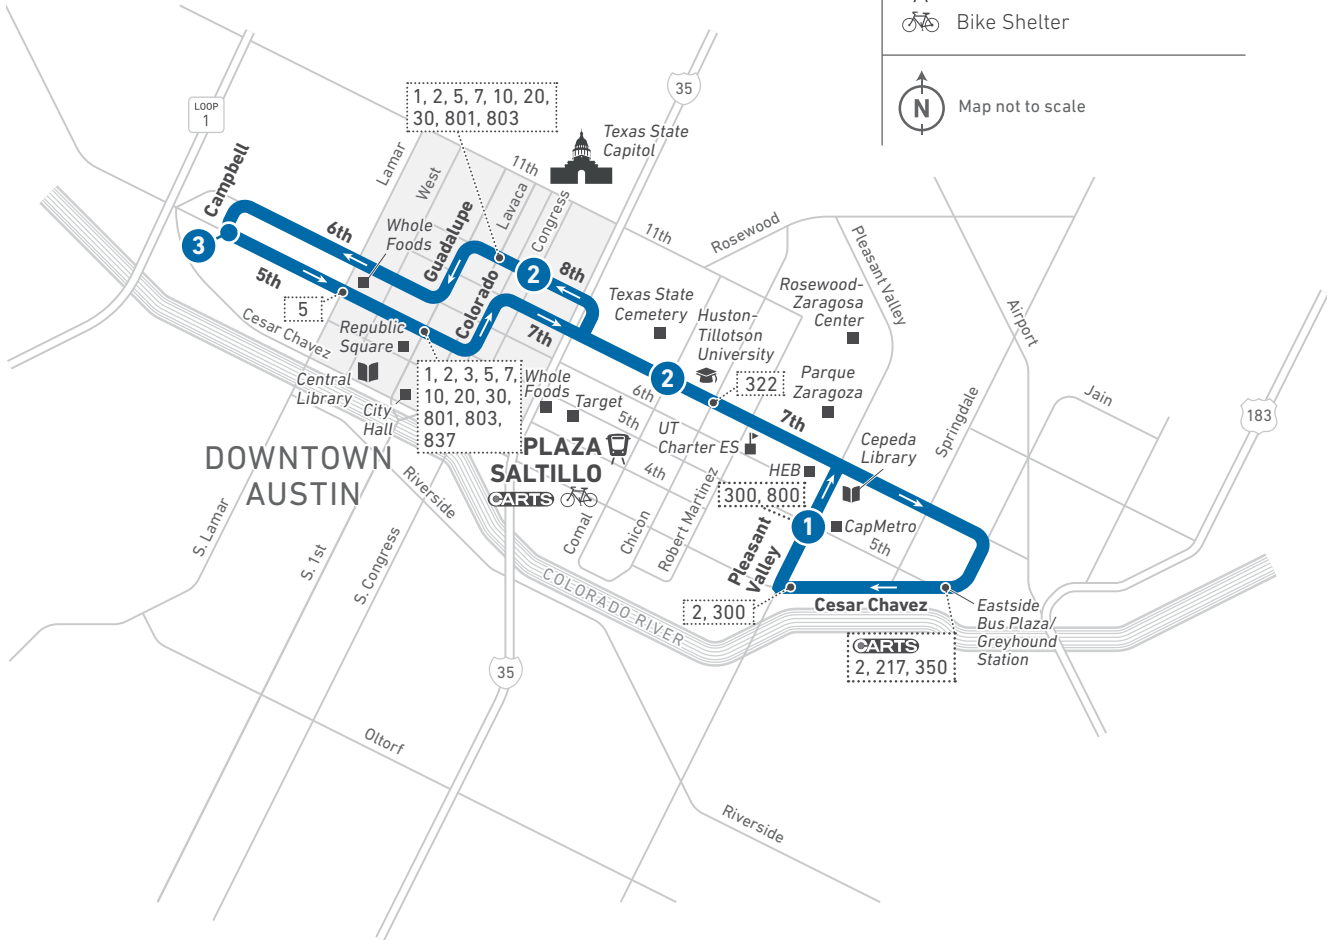

4

7th Street (WEEKDAY HIGH-FREQUENCY ROUTE)

LOCAL

LEGEND

- Route Line and Timepoint**
Buses make additional stops between the points shown.
- Connecting Routes**
- Rail Station**
- Bike Shelter**

Map not to scale

Scan the QR code to see an online version of this route map.

DESTINATIONS

- Greyhound Station
- Eastside Bus Plaza
- CapMetro
- Cepeda Library
- HEB
- Parque Zaragoza
- Rosewood-Zaragosa Center
- UT Charter Elementary School
- Huston-Tillotson University
- Texas State Cemetery
- Texas State Capitol
- Downtown Austin
- Whole Foods (Lamar and East Austin)
- Republic Square
- Central Library
- City Hall
- Target