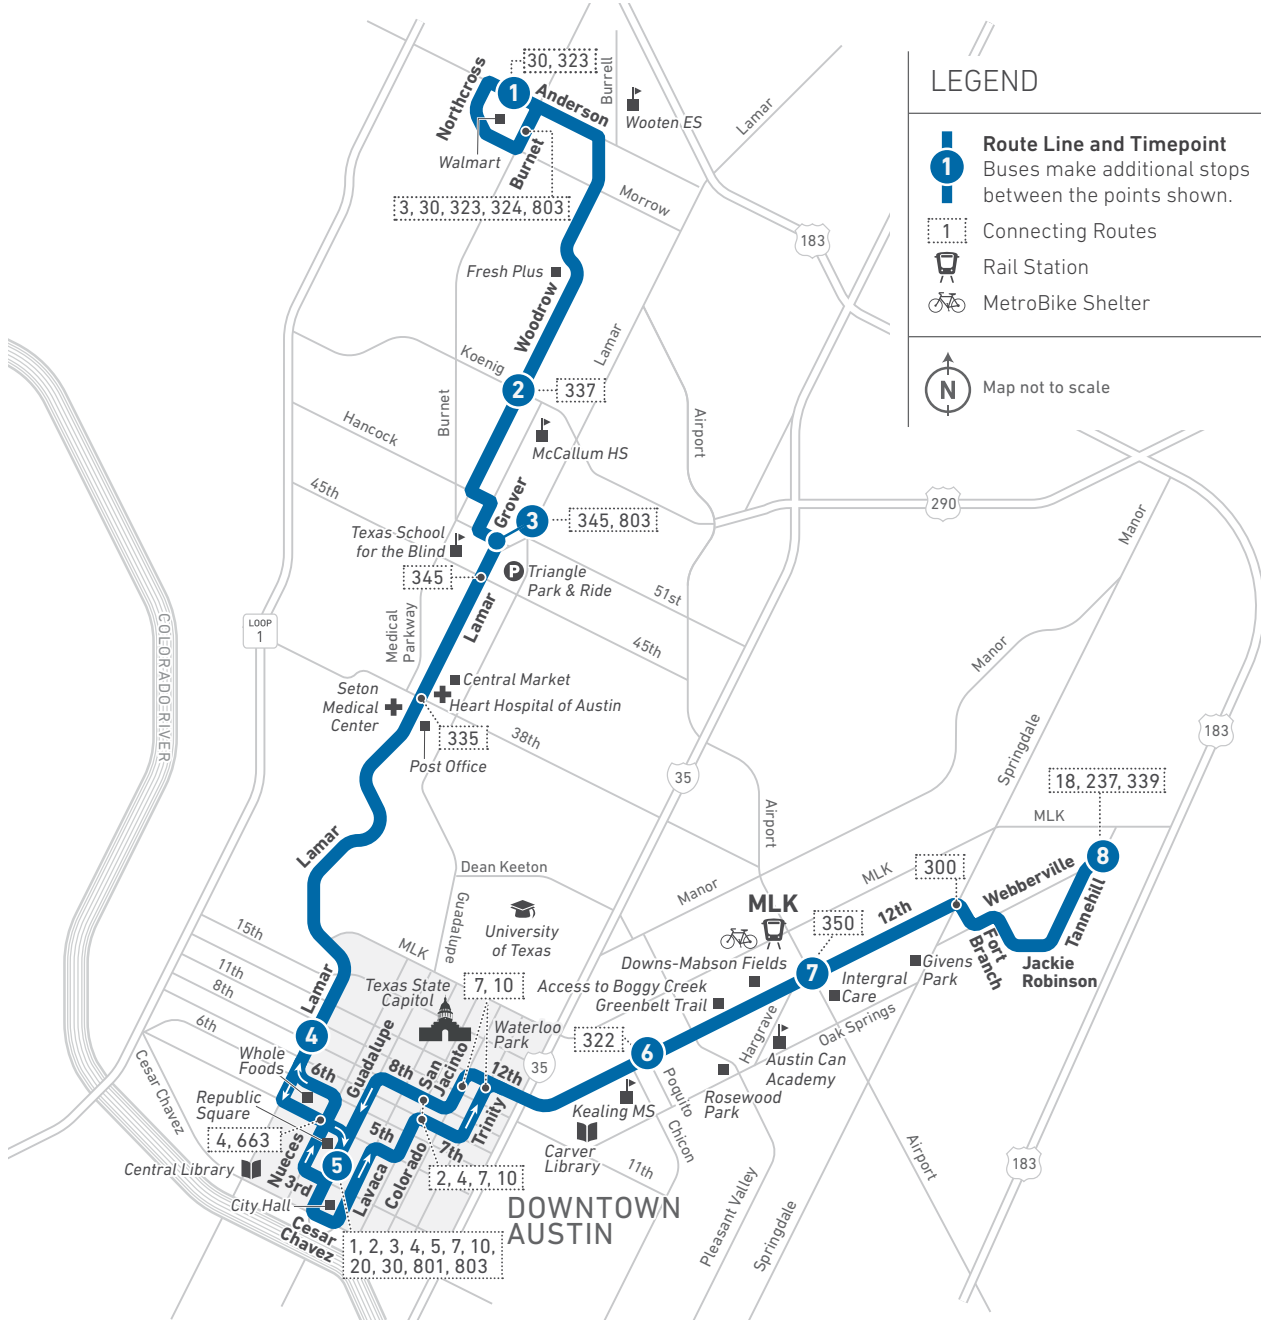

# Woodrow/East 12th

Scan the QR code to see an online version of this route map.

### DESTINATIONS

- Northcross
- Walmart
- Wooten Elementary School
- Fresh Plus
- McCallum High School
- Texas School for the Blind
- Triangle Park & Ride
- Central Market
- Heart Hospital of Austin
- Seton Medical Center
- Post Office
- Whole Foods
- Downtown Austin
- Republic Square
- Central Library
- City Hall
- Texas State Capitol
- Waterloo Park
- University of Texas
- Carver Library
- Kealing Middle School
- Rosewood Park
- Access to Boggy Creek Greenbelt Trail
- Downs-Mabson Fields
- Austin Can Academy
- MLK Station
- Integral Care
- Givens Park

### NOTES

- Lamar at 10th is a timepoint only going Westbound.
- Eastbound trips continue as either Route 237 Northeast Feeder or 339 Tuscany at Tannehill/Webberville.
- 12th and Chicon is a timepoint only going Eastbound. While 12th and poquito is a timepoint going Westbound