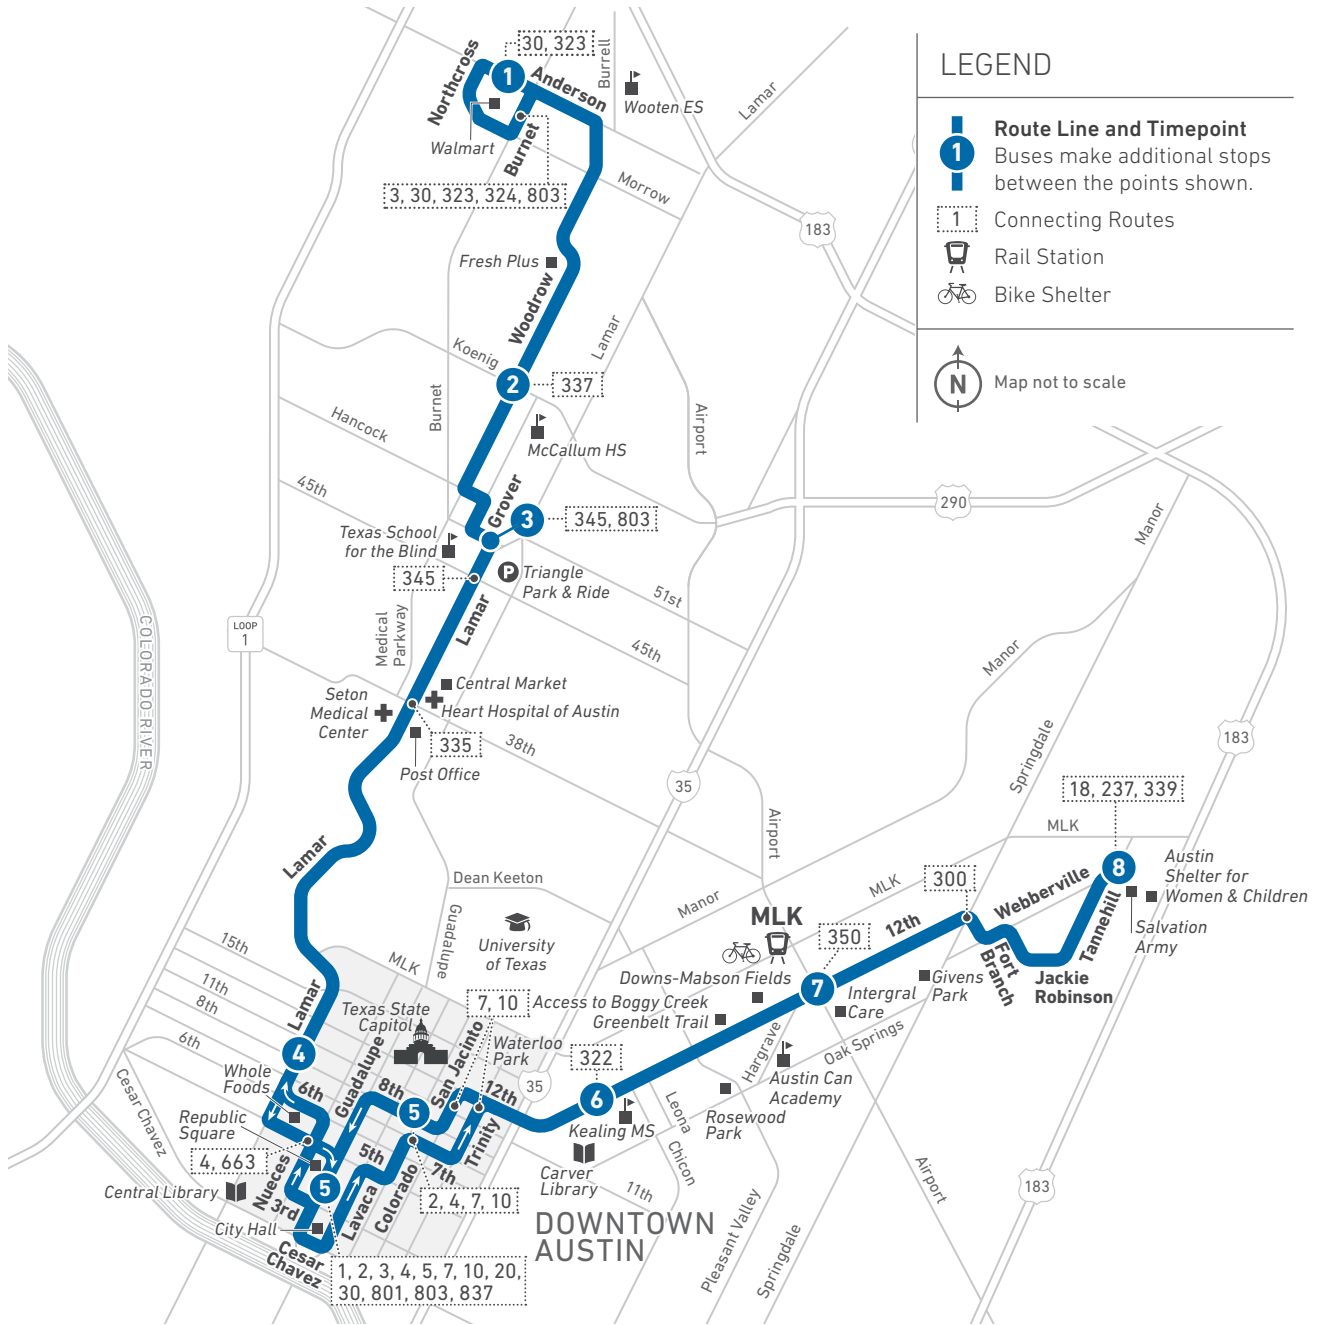

5

Woodrow/East 12th

Scan the QR code to see an online version of this route map.

DESTINATIONS

- Northcross Station
- Walmart
- Wooten Elementary School
- Fresh Plus
- McCallum High School
- Texas School for the Blind
- Triangle Park & Ride
- Central Market
- Heart Hospital of Austin
- Seton Medical Center
- Post Office
- Whole Foods
- Downtown Austin
- Republic Square
- Central Library
- City Hall
- Texas State Capitol
- Waterloo Park
- University of Texas
- Carver Library
- Kealing Middle School
- Rosewood Park
- Access to Boggy Creek Greenbelt Trail
- Downs-Mabson Fields
- Austin Can Academy
- Integral Care
- Givens Park
- Salvation Army
- Austin Shelter for Women & Children

NOTES

- Lamar at 10th is a timepoint only going Westbound.
- Eastbound trips continue as either Route 237 Northeast Feeder or 339 Tuscany at Tannehill/Webberville.

5 WEEKDAYS / EASTBOUND

5 WEEKDAYS / WESTBOUND