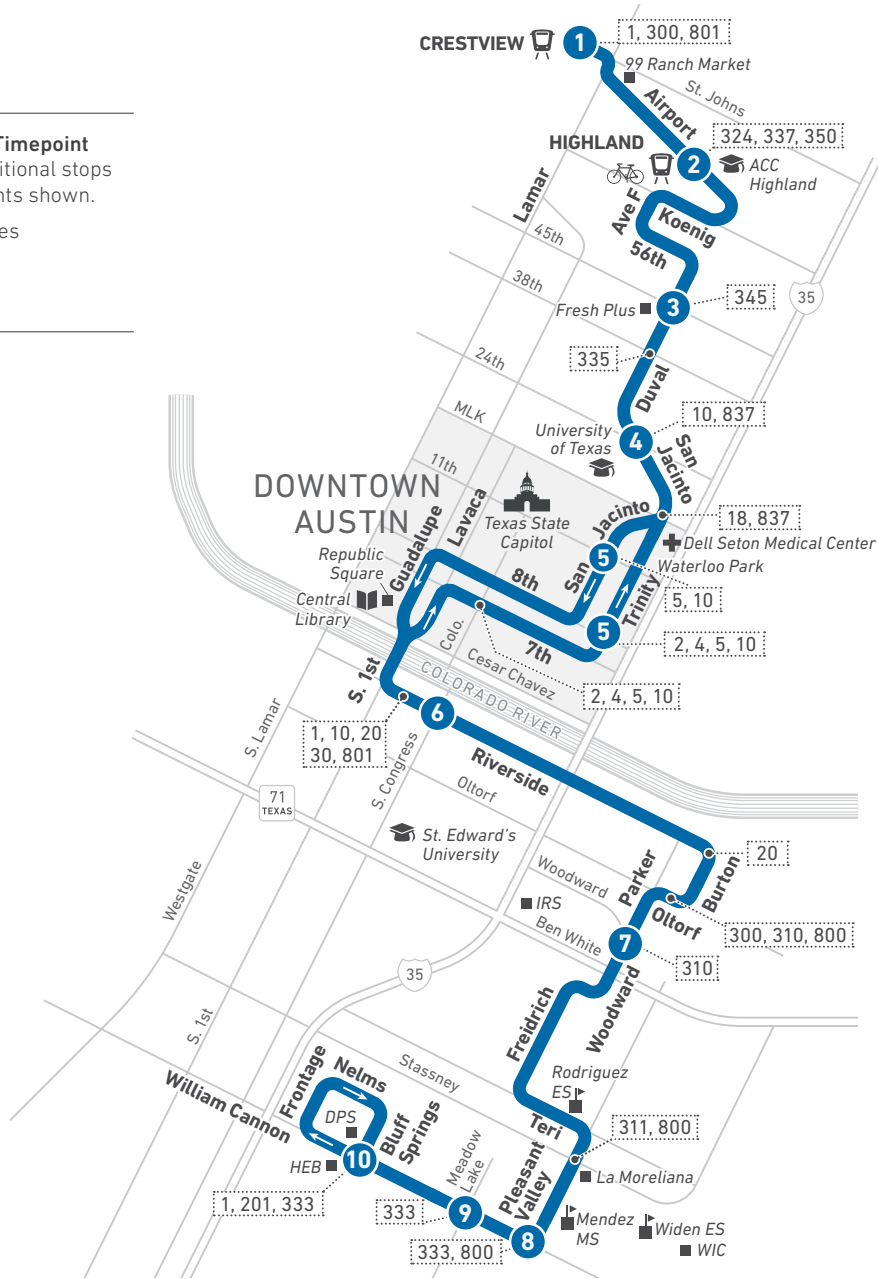

7 Duval/Dove Springs (HIGH-FREQUENCY ROUTE)

LEGEND

- 1** **Route Line and Timepoint**
Buses make additional stops between the points shown.
- 1** Connecting Routes
- Rail Station
- Bike Shelter
- Map not to scale

Scan the QR code to see an online version of this route map.

DESTINATIONS

- Crestview Station
- 99 Ranch Market
- ACC Highland
- Highland Station
- Fresh Plus
- University of Texas
- Waterloo Park
- Dell Seton Medical Center
- Texas State Capitol
- Downtown Austin
- Republic Square
- Central Library
- IRS
- Rodriguez Elementary School
- La Moreliana Market
- Dove Springs WIC
- Mendez Middle School
- Widen Elementary School
- Dove Springs WIC
- HEB
- Texas DPS

NOTES

- William Cannon at Meadow Lake is a timepoint only going Northbound. William Cannon at Pleasant Valley is a timepoint only going Southbound.
- Certain trips have an extended layover at ACC Highland after leaving Crestview Station. These trips are outlined in the schedule with a dashed box.