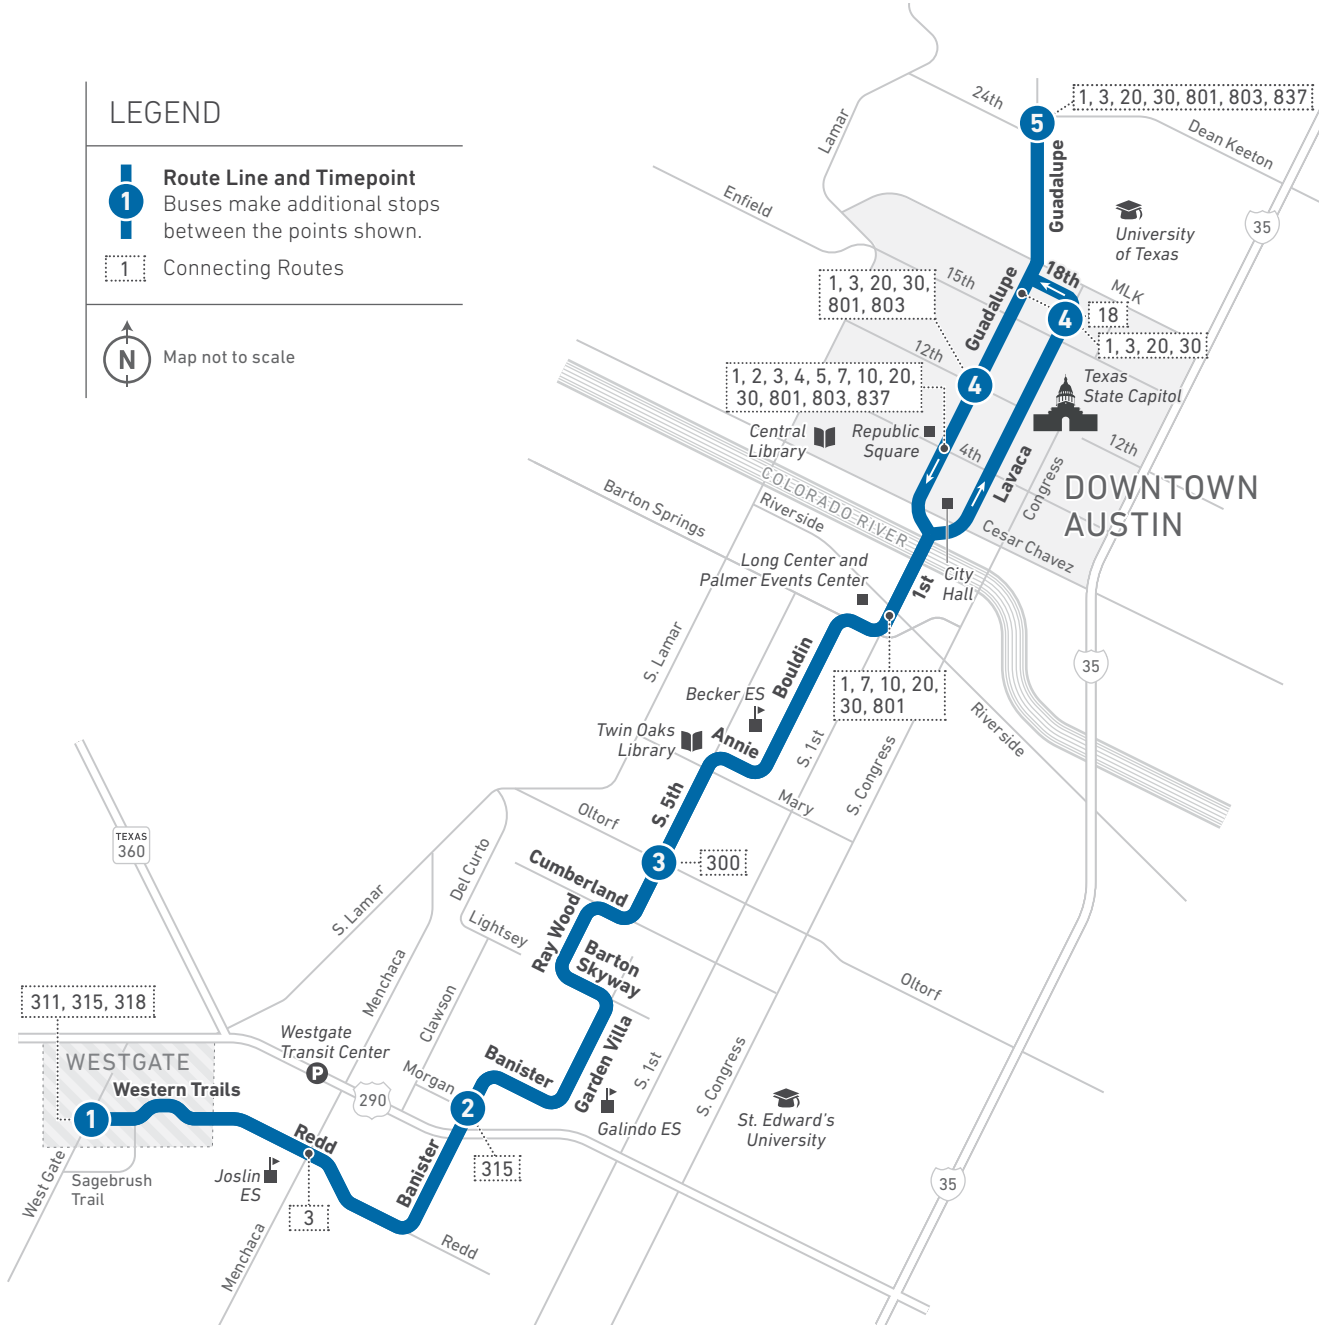

105

South 5th Flyer

LOCAL

LEGEND

Route Line and Timepoint
Buses make additional stops between the points shown.

Connecting Routes

Map not to scale

Scan the QR code to see an online version of this route map.

DESTINATIONS

- Westgate
- Joslin Elementary School
- Galindo Elementary School
- Twin Oaks Library
- Becker Elementary School
- Palmer Events Center
- Long Center
- City Hall
- Republic Square
- Downtown Austin
- Texas State Capitol
- University of Texas

105 WEEKDAYS/NORTHBOUND

105 WEEKDAYS/SOUTHBOUND

1 Western Trails at Sagebrush	2 Bamister at Ben White	3 South 5th at Oltorf	4 Lavaca at 17th	5 Guadalupe at UT West Mall (NB)	To Route/Garage	5 Guadalupe at UT West Mall Station (SB)	4 Capitol Station	3 South 5th at Oltorf	2 Bamister at Morgan	1 Western Trails at Sagebrush	To Route/Garage
6:45	6:59	7:09	7:27	7:32		4:15	4:22	4:42	4:51	4:59	
8:30	8:44	8:54	9:14	9:19	G	6:15	6:21	6:36	6:44	6:51	G
MORNING						AFTERNOON					