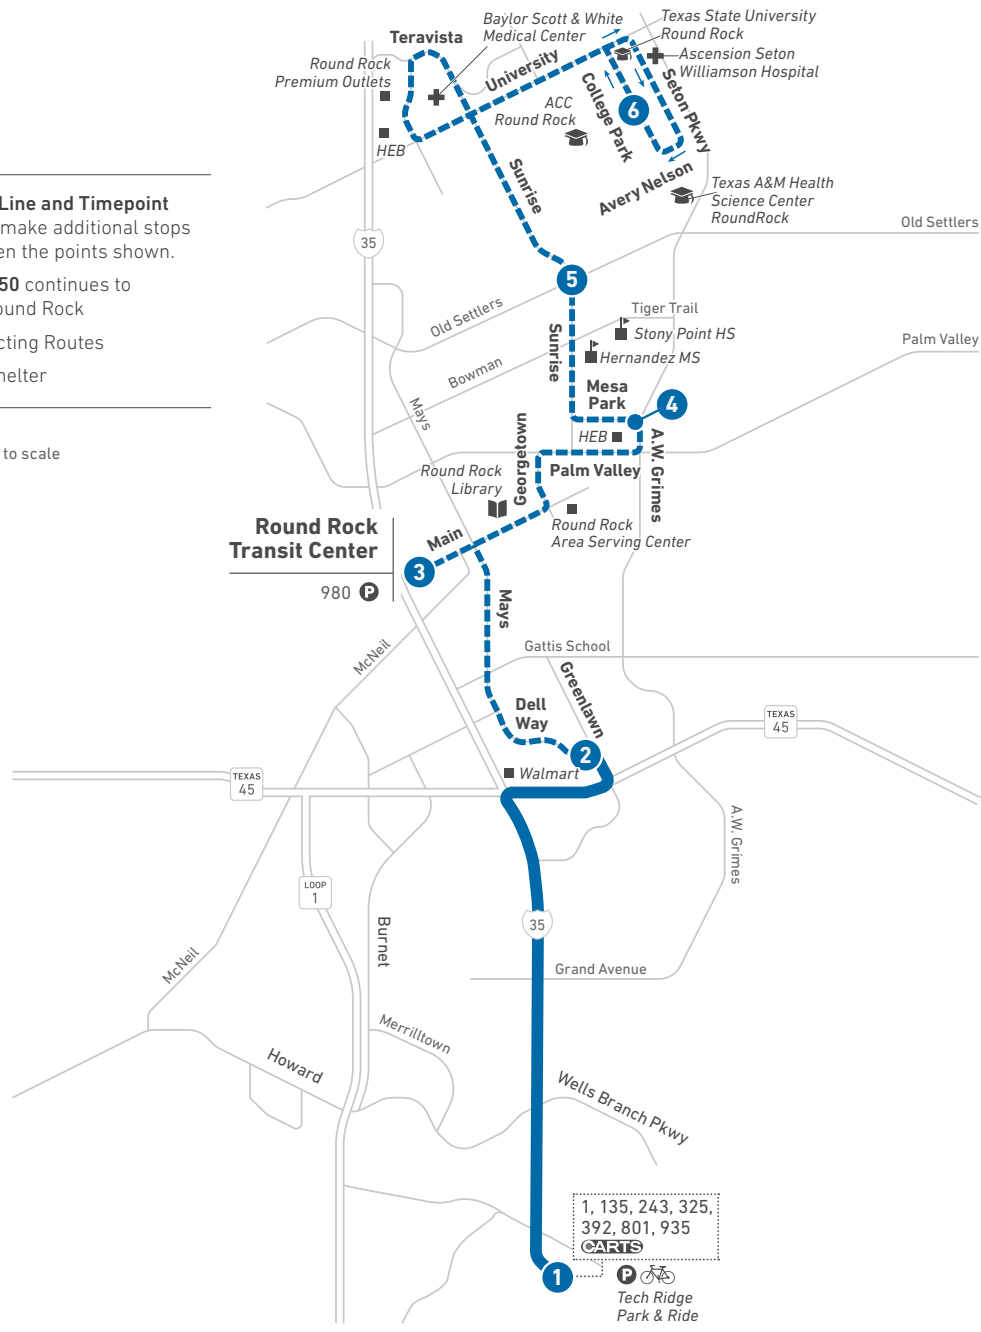

152/50

Round Rock Tech Ridge

LEGEND

- 1** **Route Line and Timepoint**
Buses make additional stops between the points shown.
- **Route 50** continues to ACC Round Rock
- 1** **Connecting Routes**
- Bike Shelter**

Map not to scale

Scan the QR code to see an online version of this route map.

DESTINATIONS

- Tech Ridge Park & Ride
- Walmart
- Round Rock Transit Center
- Round Rock Library
- Round Rock Area Serving Center
- Hernandez Middle School
- Stony Point High School
- HEB (University Blvd., Palm Valley)
- Round Rock Premium Outlets
- Baylor Scott & White Medical Center
- Texas State University Round Rock
- Ascension Seton Williamson Hospital
- Texas A&M Health Science Center
- ACC Round Rock

NOTES

After departing the bus stop at Dell Way & Greenlawn southbound trips continue as Route 152 and northbound trips operate as Route 50. Customers can remain seated on their bus if continuing past Dell Way stop in either direction.

G

50 WEEKDAYS/SOUTHBOUND

152 WEEKDAYS/SOUTHBOUND

ACC Round Rock ⑥	Sunrise at Old Settlers ⑤	Plateau Vista at A.W. Grimes ④	Round Rock Transit Center ③	Dell Way at Greenlawn ②	To Route/Garage	Dell Way at Greenlawn ②	Tech Ridge ①	To Route/Garage
6:20	6:35	6:41	6:50	6:56		6:56	7:12	
7:22	7:38	7:45	7:58	8:05		8:05	8:20	
8:32	8:48	8:55	9:08	9:15		9:15	9:30	
9:41	9:57	10:03	10:13	10:19		10:19	10:34	
10:43	10:59	11:05	11:15	11:21		11:21	11:36	
11:50	12:06	12:12	12:22	12:28		12:28	12:43	
12:57	1:13	1:19	1:29	1:35		1:35	1:50	
2:04	2:20	2:26	2:36	2:42		2:42	2:57	
3:20	3:36	3:42	3:55	4:05		4:05	4:24	
4:30	4:46	4:52	5:05	5:15		5:15	5:34	
5:50	6:06	6:12	6:25	6:35		6:35	6:54	
6:55	7:09	7:14	7:23	7:29		7:29	7:44	