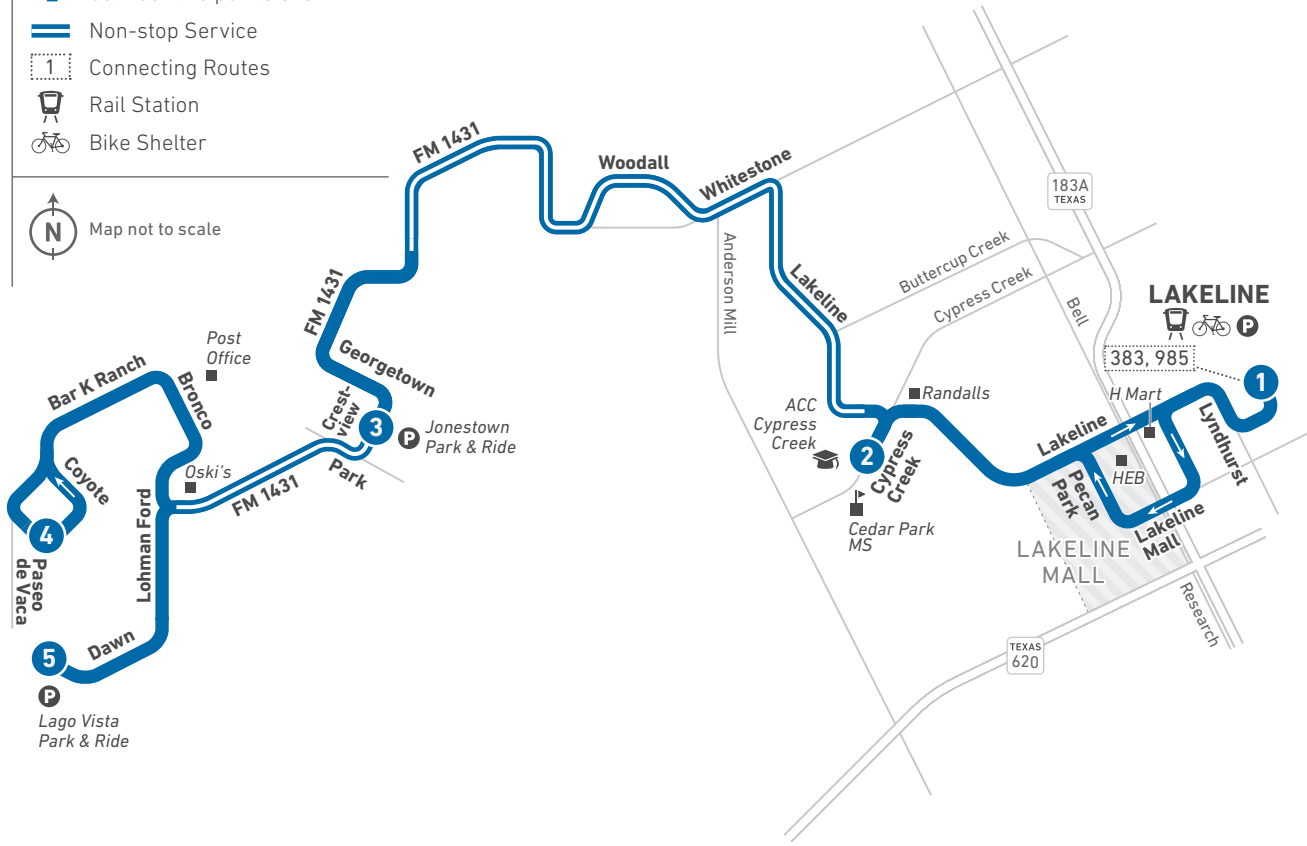

214

Northwest Feeder

LOCAL

LEGEND

- 1** **Route Line and Timepoint**
Buses make additional stops between the points shown.
- Non-stop Service
- 1** Connecting Routes
- Rail Station
- Bike Shelter

Map not to scale

Scan the QR code to see an online version of this route map.

DESTINATIONS

- Lakeline Station
- H Mart
- HEB
- Lakeline Mall
- Randalls
- Cedar Park Middle School
- ACC Cypress Creek
- Jonestown Park & Ride
- Oski's
- Post Office
- Lago Vista Park & Ride

214 WEEKDAYS / WESTBOUND

214 WEEKDAYS / EASTBOUND

1 Lakeline Station (Bay I)	2 ACC Cypress Creek	3 Jonestown Park & Ride (Crestview at Park)	4 Crossbow at Paseo de Vaca	5 Lago Vista Park & Ride (Thunderbird at Dawn)	To Route/Garage	5 Lago Vista Park & Ride (Thunderbird at Dawn)	4 Crossbow at Paseo de Vaca	3 Jonestown Park & Ride (Crestview at Park)	2 ACC Cypress Creek	1 Lakeline Station (Bay I)	To Route/Garage
5:57	6:06	6:24	6:36	6:48		5:10	—	5:22	5:41	5:53	
6:39	6:48	7:06	7:18	7:30		5:40	—	5:52	6:11	6:23	
7:50	7:59	8:17	8:29	8:41		6:53	—	7:05	7:24	7:36	
8:40	8:49	9:07	9:19	9:31		7:35	—	7:46	8:04	8:15	
9:40	9:49	10:07	10:19	10:31		8:46	—	8:57	9:15	9:26	
10:30	10:39	10:57	11:09	11:21		9:36	—	9:47	10:05	10:16	
11:25	11:34	11:48	12:00	12:12		10:36	—	10:47	11:05	11:16	
12:16	12:25	12:38	12:48	12:58		11:26	—	11:37	11:55	12:06	
1:20	1:29	1:47	—	1:59		12:17	—	12:24	1:00	1:11	
2:25	2:37	3:00	—	3:13		1:03	1:14	1:23	1:52	2:03	
3:20	3:32	3:55	—	4:08		2:03	2:14	2:25	2:43	2:54	
4:20	4:32	4:55	—	5:08		3:18	3:29	3:40	3:58	4:09	
5:30	5:42	6:05	—	6:18		4:13	4:24	4:35	4:53	5:04	
6:35	6:44	7:02	—	7:14		5:13	5:24	5:35	5:53	6:04	
7:41	7:50	8:08	—	8:20		6:20	6:31	6:42	7:00	7:11	
8:25	8:34	8:52	—	9:04		7:19	7:30	7:41	7:59	8:10	
						8:20	8:31	—	—	—	G
						9:04	9:15	—	—	—	G